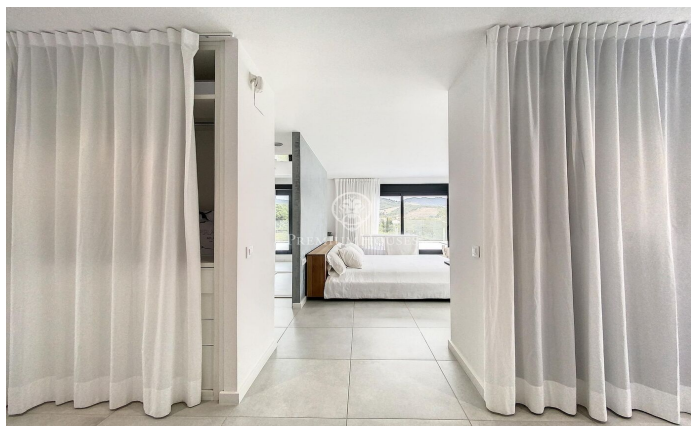

Contact us for more information or to arrange a viewing

Tel: +34 93 798 88 99

info@premiumhouses.com

www.premiumhouses.es