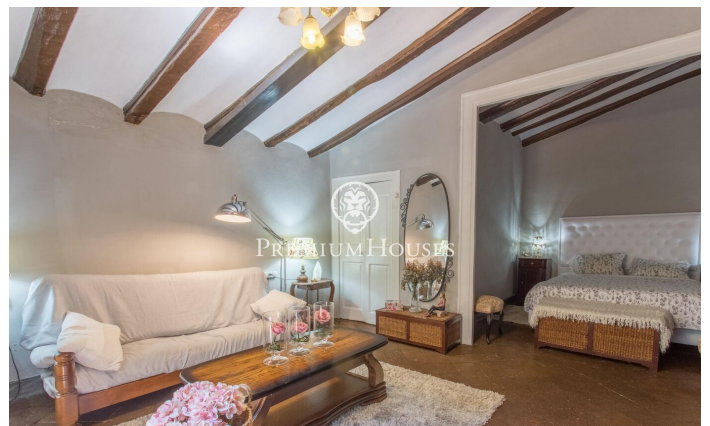

Contact us for more information or to arrange a viewing

Tel: +34 93 798 88 99

info@premiumhouses.com

www.premiumhouses.es