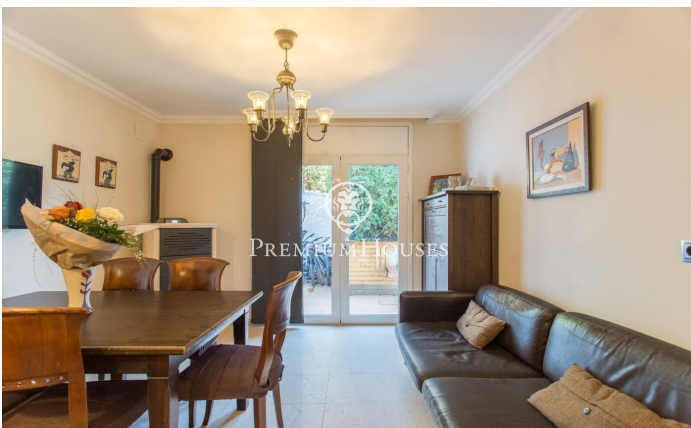

Contact us for more information or to arrange a viewing

Tel: +34 93 798 88 99

info@premiumhouses.com

www.premiumhouses.es