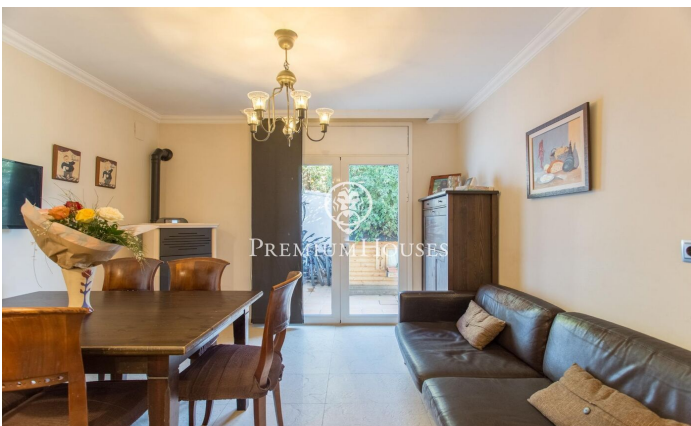

Contact us for more information or to arrange a viewing

Tel: +34 93 798 88 99

info@premiumhouses.com

www.premiumhouses.es