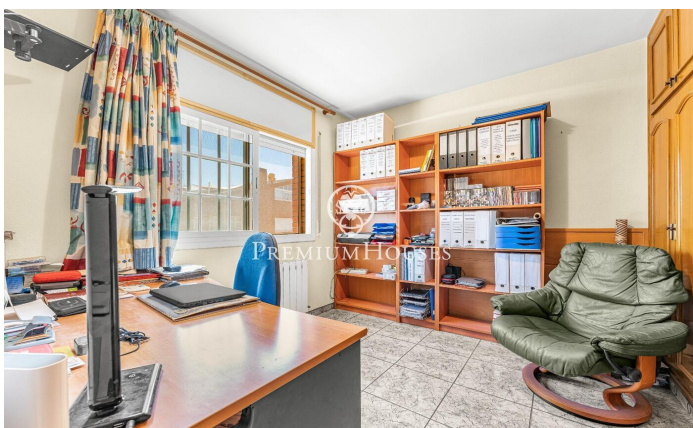

Independent House with Unobstructed Views in l'Aiguacuit

Ref: PHS101011

Vilanova i la Geltrú / Barcelona Costa Sur

In the l'Aiguacuit neighborhood of Vilanova i la Geltrú we find this independent house. The property has a large size and a large patio with unobstructed views. The house includes pre-installation for an elevator. The house is divided into four floors. On the ground floor we have the day area that consists of a living-dining room and a kitchen-dining room. From both rooms there is an access to a large patio with unobstructed views. Moreover, we have a bedroom and a full bathroom. On the first floor we have the night area. It consists of two en-suite bedrooms with a dressing room, a double bedroom and a single bedroom (both with built-in wardrobes). A full bathroom serves the last two. On the second floor we have an attic. It consists of two rooms, one of them with access to a terrace. In the basement we have a laundry room, two storage rooms and a garage with capacity for four cars. This house is located in the l'Aiguacuit neighborhood of Vilanova i la Geltrú. The property is located in a residential and quiet area. In addition, it is close to all essential services.

€570,000

409 m²
5 Bedrooms
3 Bathrooms
321 m² plot
A/C
Heating
Backyard
Storage
Lift
Parking
Built in closets

Contact us for more information or to arrange a viewing

Tel: +34 93 809 72 40

sitges@premiumhouses.com