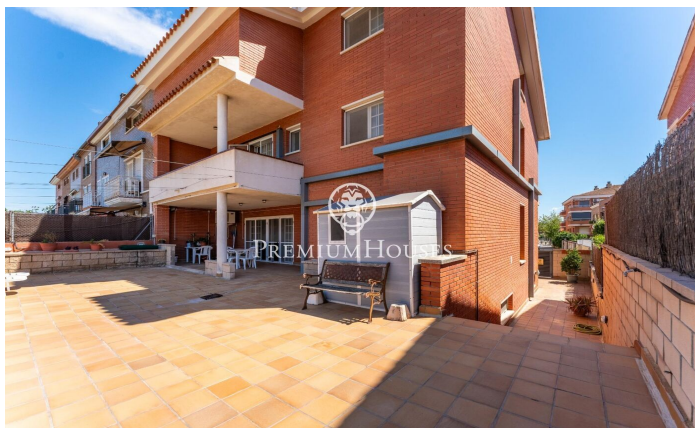

Independent House with Unobstructed Views in l'Aiguacuit

Ref: PHS101011

Vilanova i la Geltrú / Barcelona Costa Sur

In the l'Aiguacuit neighborhood of Vilanova i la Geltrú we find this independent house. The property has a large size and a large patio with unobstructed views. The house includes pre-installation for an elevator. The house is divided into four floors. On the ground floor we have the day area that consists of a living-dining room and a kitchen-dining room. From both rooms there is an access to a large patio with unobstructed views. Moreover, we have a bedroom and a full bathroom. On the first floor we have the night area. It consists of two en-suite bedrooms with a dressing room, a double bedroom and a single bedroom (both with built-in wardrobes). A full bathroom serves the last two. On the second floor we have an attic. It consists of two rooms, one of them with access to a terrace. In the basement we have a laundry room, two storage rooms and a garage with capacity for four cars. This house is located in the l'Aiguacuit neighborhood of Vilanova i la Geltrú. The property is located in a residential and quiet area. In addition, it is close to all essential services.

€570,000

409 m²
5 Bedrooms
3 Bathrooms
321 m² plot
A/C
Heating
Backyard
Storage
Lift
Parking
Built in closets

Contact us for more information or to arrange a viewing

Tel: +34 93 809 72 40

sitges@premiumhouses.com