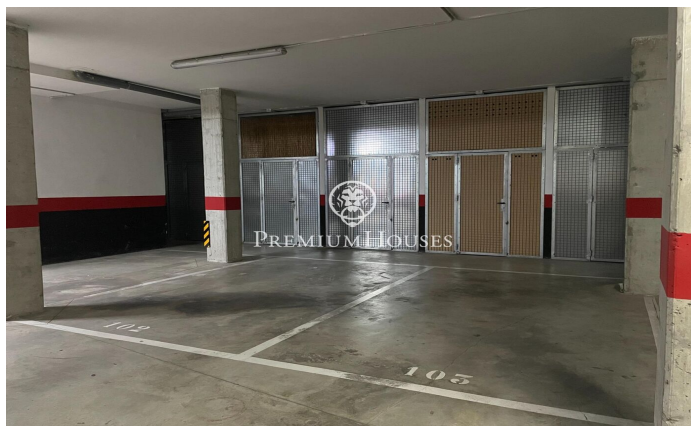

PREMIUMHOUSES
Excellence in Real Estate

Avda. Camí dels Capellans, 81
Local 3 Sitges
Tel: +34 93 809 72 40