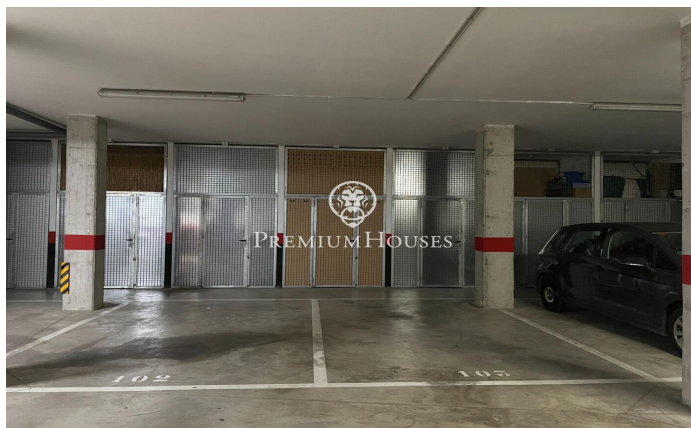

PREMIUMHOUSES
Excellence in Real Estate

Avda. Camí dels Capellans, 81
Local 3 Sitges
Tel: +34 93 809 72 40