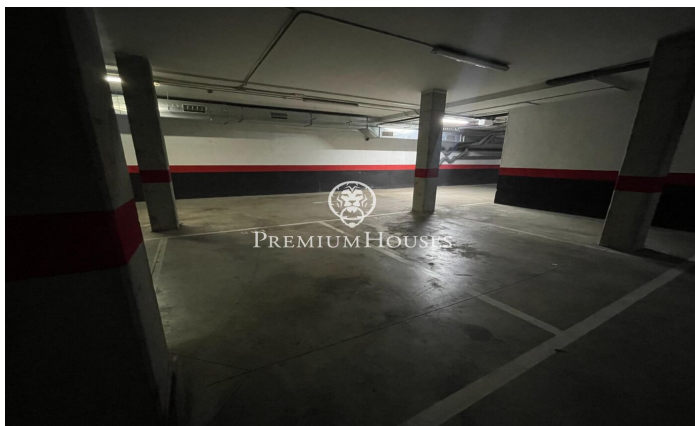

PREMIUMHOUSES
Excellence in Real Estate

Avda. Camí dels Capellans, 81
Local 3 Sitges
Tel: +34 93 809 72 40