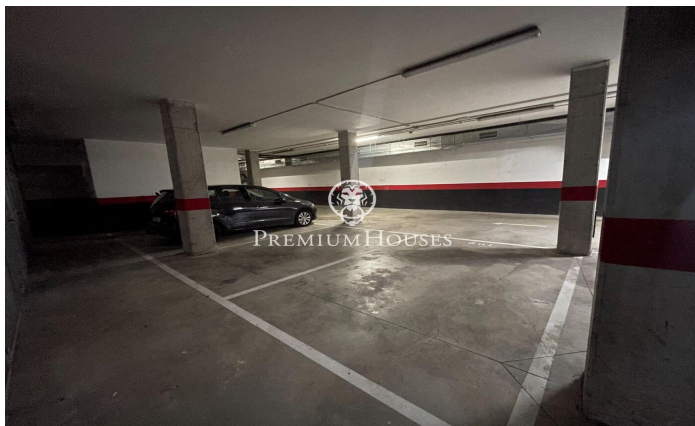

PREMIUMHOUSES
Excellence in Real Estate

Avda. Camí dels Capellans, 81
Local 3 Sitges
Tel: +34 93 809 72 40