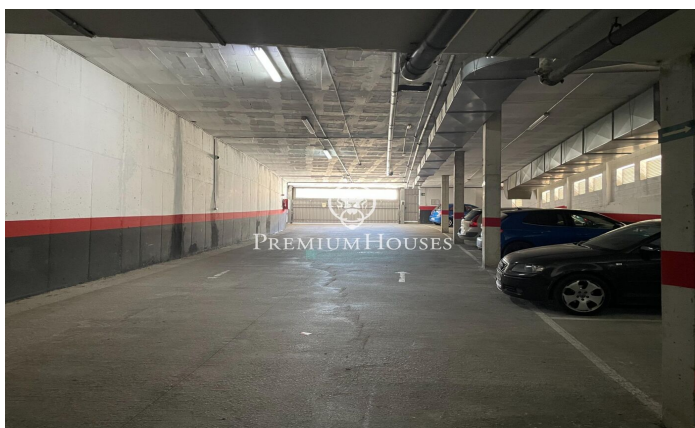

PREMIUMHOUSES
Excellence in Real Estate

Avda. Camí dels Capellans, 81
Local 3 Sitges
Tel: +34 93 809 72 40