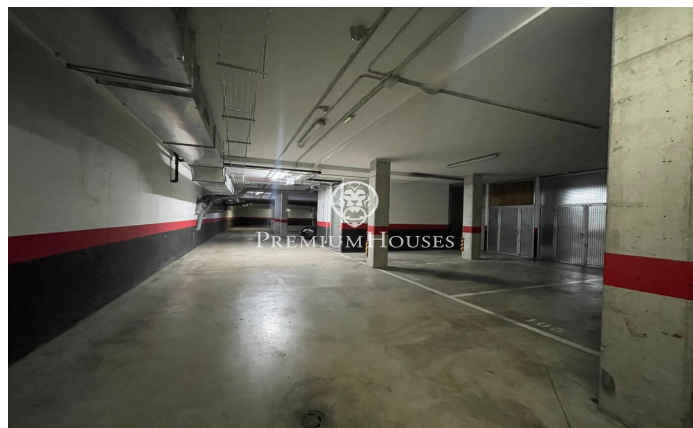

PREMIUMHOUSES
Excellence in Real Estate

Avda. Camí dels Capellans, 81
Local 3 Sitges
Tel: +34 93 809 72 40