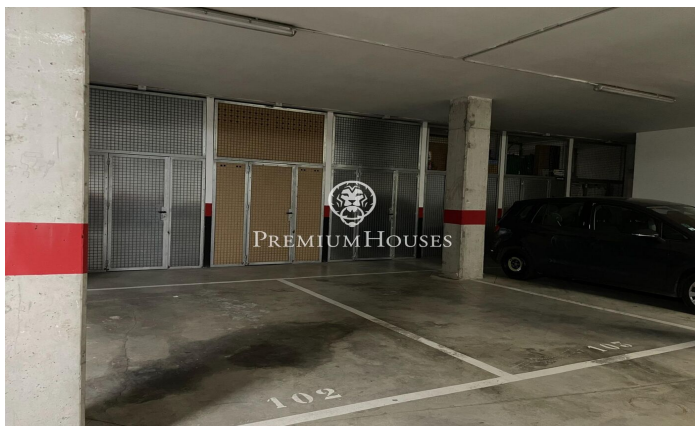

PREMIUMHOUSES
Excellence in Real Estate

Avda. Camí dels Capellans, 81
Local 3 Sitges
Tel: +34 93 809 72 40