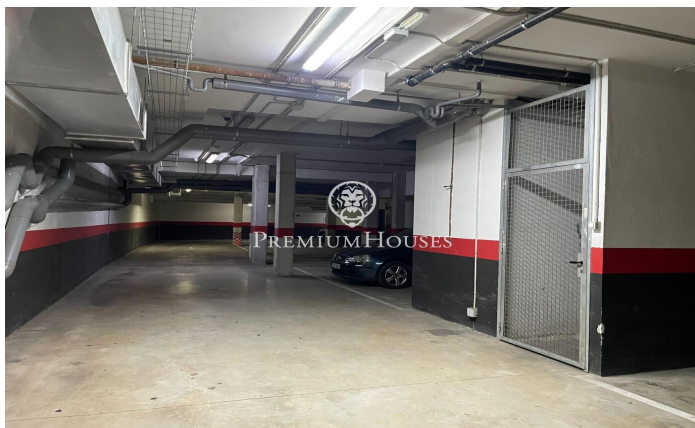

PREMIUMHOUSES
Excellence in Real Estate

Avda. Camí dels Capellans, 81
Local 3 Sitges
Tel: +34 93 809 72 40