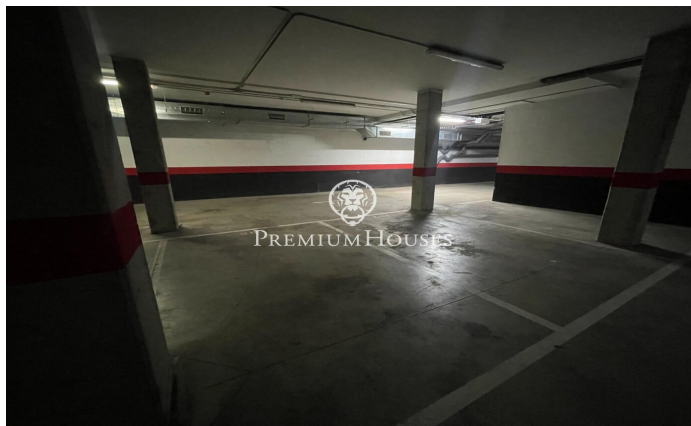

PREMIUMHOUSES
Excellence in Real Estate

Avda. Camí dels Capellans, 81
Local 3 Sitges
Tel: +34 93 809 72 40