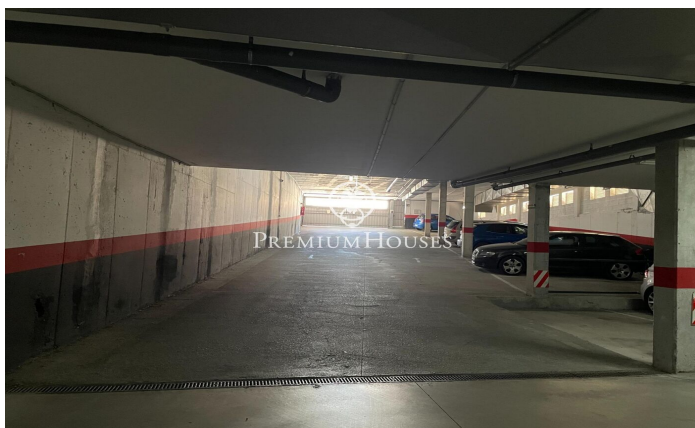

PREMIUMHOUSES
Excellence in Real Estate

Avda. Camí dels Capellans, 81
Local 3 Sitges
Tel: +34 93 809 72 40