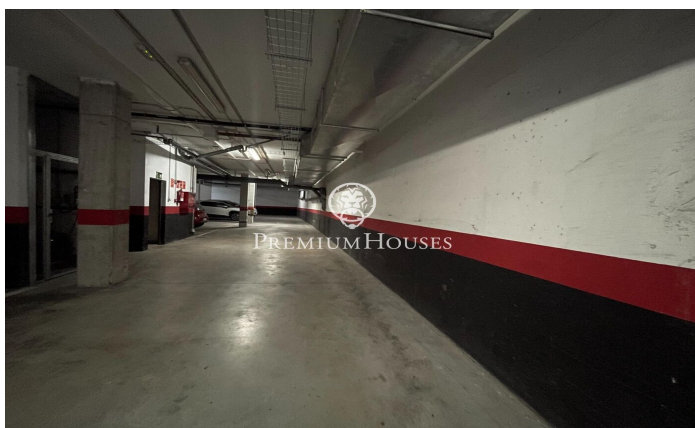

PREMIUMHOUSES
Excellence in Real Estate

Avda. Camí dels Capellans, 81
Local 3 Sitges
Tel: +34 93 809 72 40