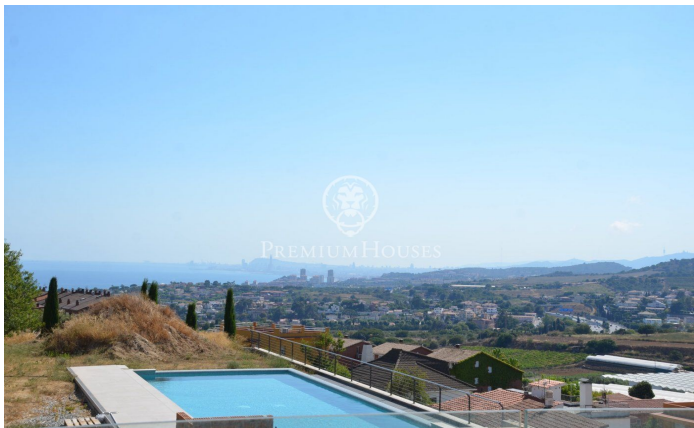

PREMIUMHOUSES
Excellence in Real Estate

Avda. Maresme, 143 Mataró
Tel: +34 93 798 88 99