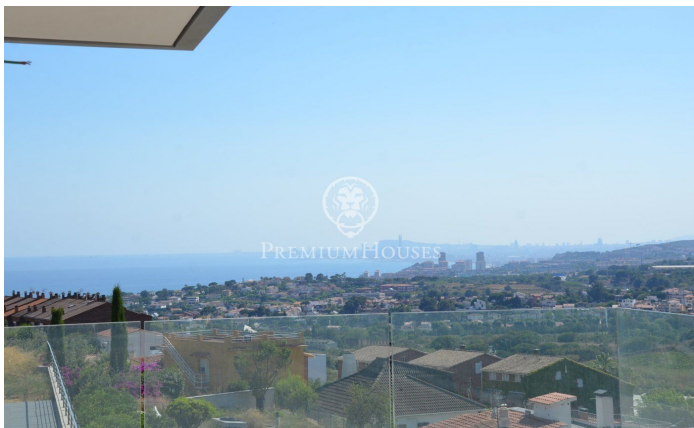

PREMIUMHOUSES
Excellence in Real Estate

Avda. Maresme, 143 Mataró
Tel: +34 93 798 88 99