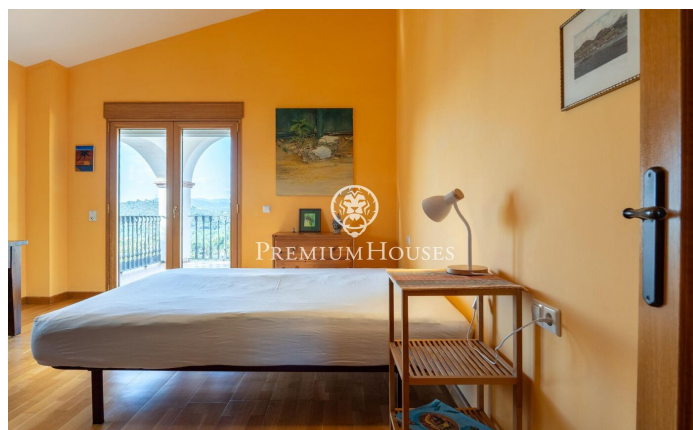

Contact us for more information or to arrange a viewing

Tel: +34 93 809 72 40

sitges@premiumhouses.com

www.premiumhouses.es