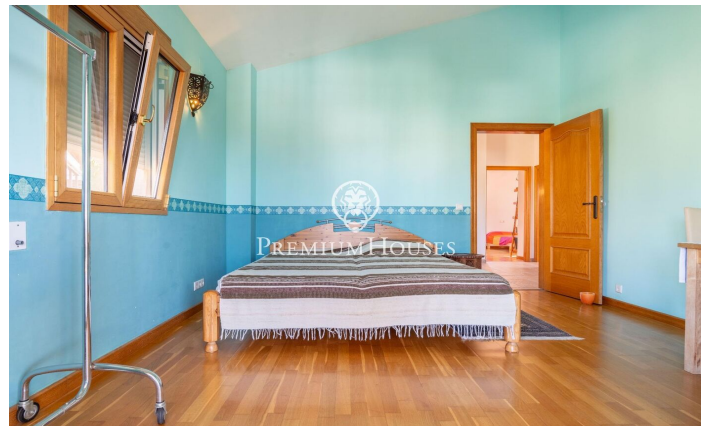

Contact us for more information or to arrange a viewing

Tel: +34 93 809 72 40

sitges@premiumhouses.com

www.premiumhouses.es