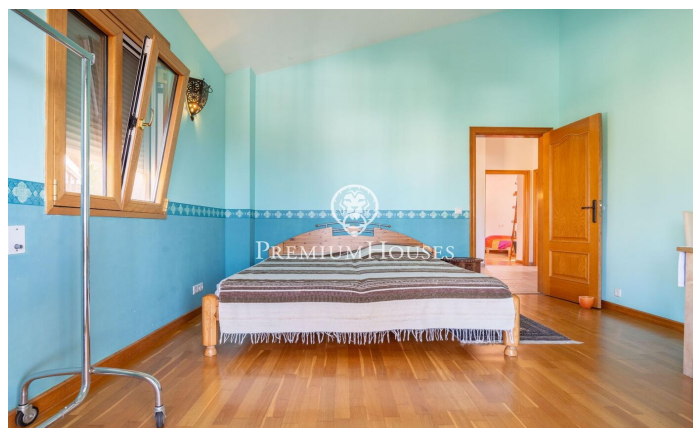

Contact us for more information or to arrange a viewing

Tel: +34 93 809 72 40

sitges@premiumhouses.com

www.premiumhouses.es