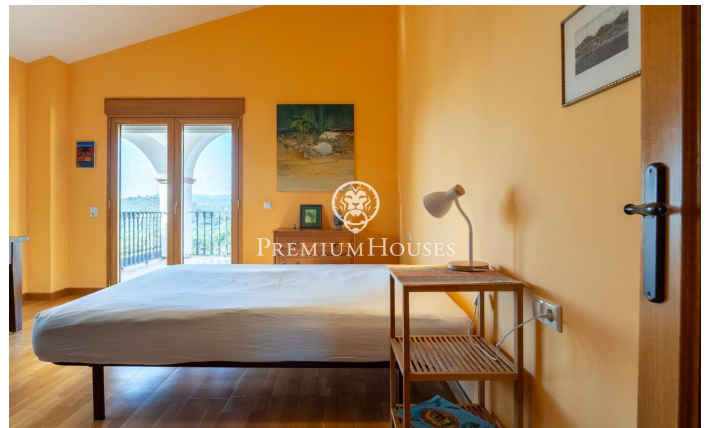

Contact us for more information or to arrange a viewing

Tel: +34 93 809 72 40

sitges@premiumhouses.com

www.premiumhouses.es