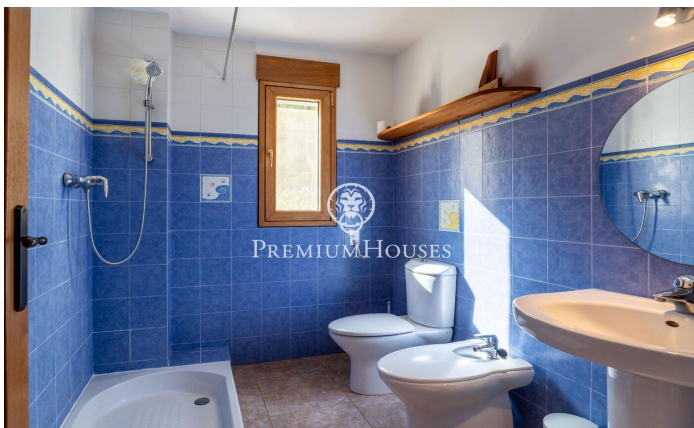

Contact us for more information or to arrange a viewing

Tel: +34 93 809 72 40

sitges@premiumhouses.com

www.premiumhouses.es