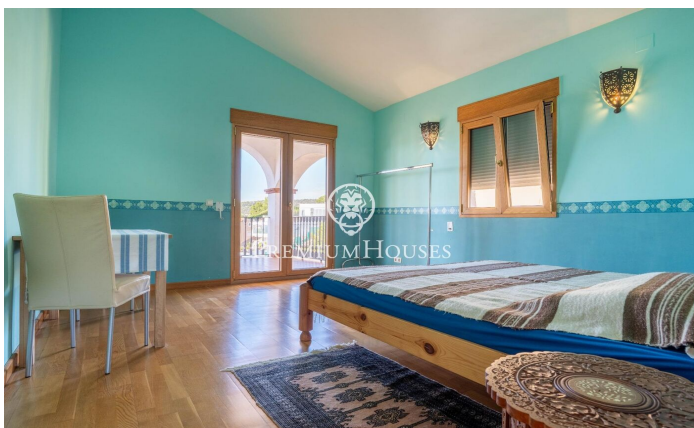

Contact us for more information or to arrange a viewing

Tel: +34 93 809 72 40

sitges@premiumhouses.com

www.premiumhouses.es