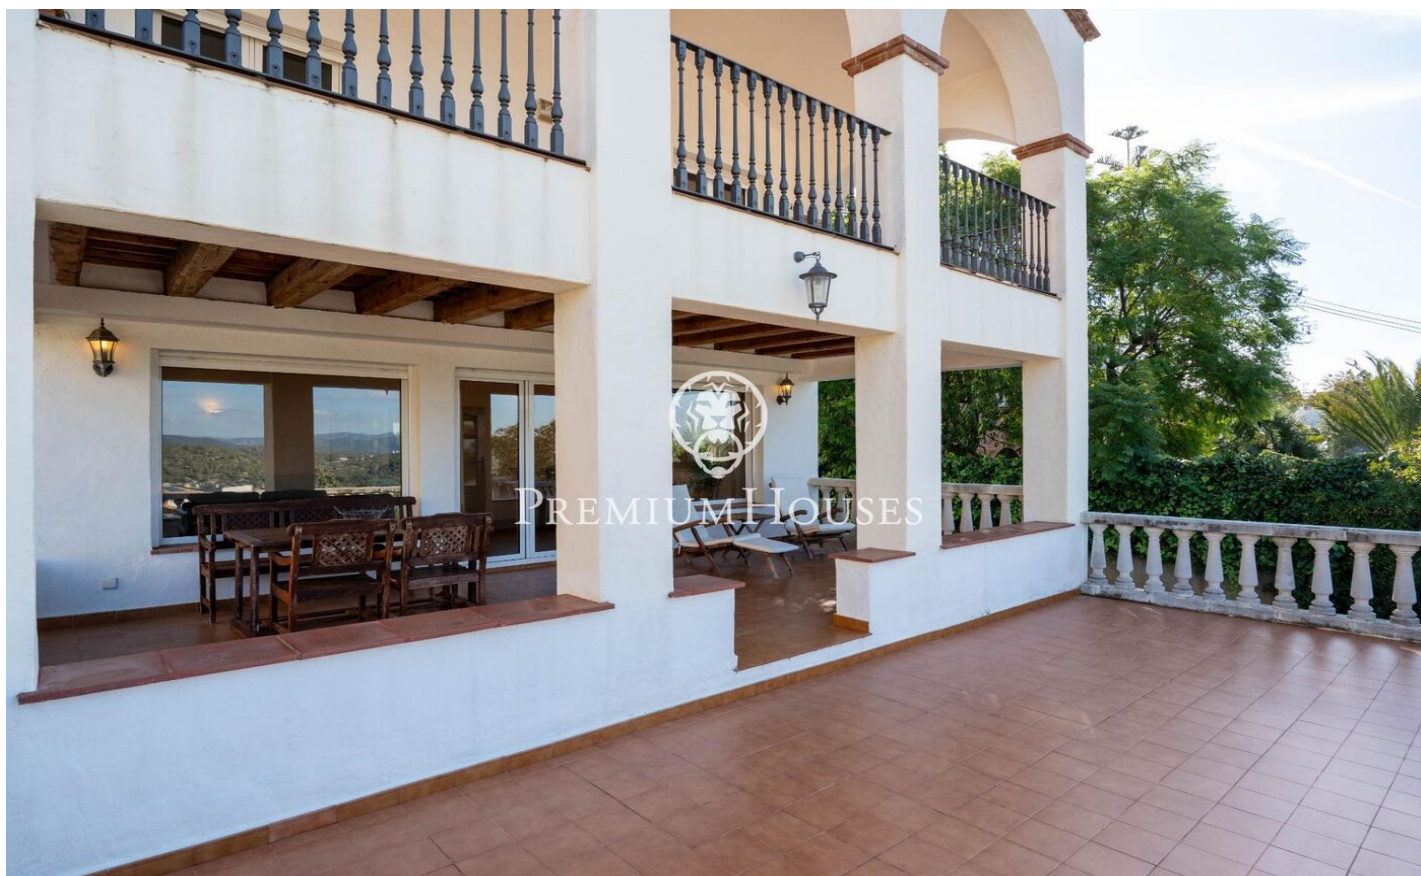

Charming House with Views in Quintmar

Ref: PHS101012

Quint Mar / Sitges

In the Quintmar neighbourhood of Sitges we find this charming house. The house has clear views of the mountains that can be enjoyed from the porch. Additionally, the property has a large garage space. On the main floor we find a living room with access to a large porch with clear views. On the same floor there is a large kitchen with space to eat. Finally, there is a double bedroom and a full bathroom that serves the floor. On the upper floor we find the night area. It is made up of 4 double bedrooms and a full bathroom that serves the floor. The Quintmar neighbourhood is characterised by being the quietest residential neighbourhood in all of Sitges. It has a privileged location with respect to the Garraf Natural Park without giving up an optimal connection to the motorway towards Barcelona.