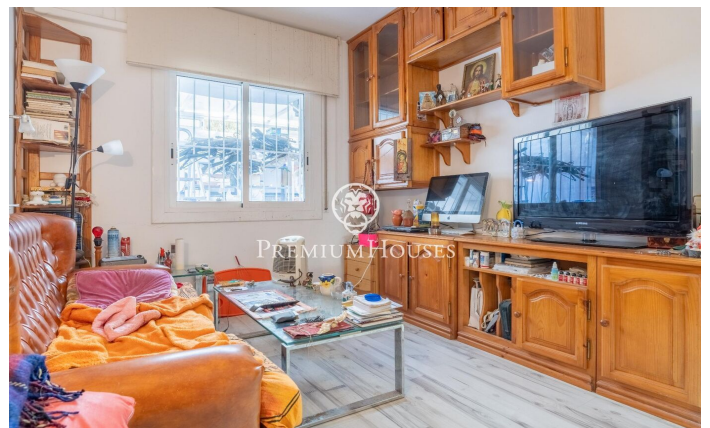

### Poble sec/observatori / Sitges

In the Poblesec neighborhood of Sitges we find this ground floor with a large patio. The property faces south which offers natural light throughout the day. We access the day area as we enter the house. This space contains a living-dining room with access to a small balcony and a separate kitchen. The night area has two double bedrooms and a room with built-in wardrobes. In this same space we find a full bathroom and a guest toilet. From one of the rooms we access a 20 square meter patio. The Poblesec neighborhood is characterized by its excellent location with respect to all essential services and the center of Sitges. It is a residential neighborhood that enjoys great tranquility throughout the year.

**€390,000**

79 m<sup>2</sup>  
3 Bedrooms  
1 Bathroom  
A/C  
Heating  
Backyard  
Terrace  
Balcony  
Built in closets

Contact us for more information or to arrange a viewing

Tel: +34 93 809 72 40

[sitges@premiumhouses.com](mailto:sitges@premiumhouses.com)