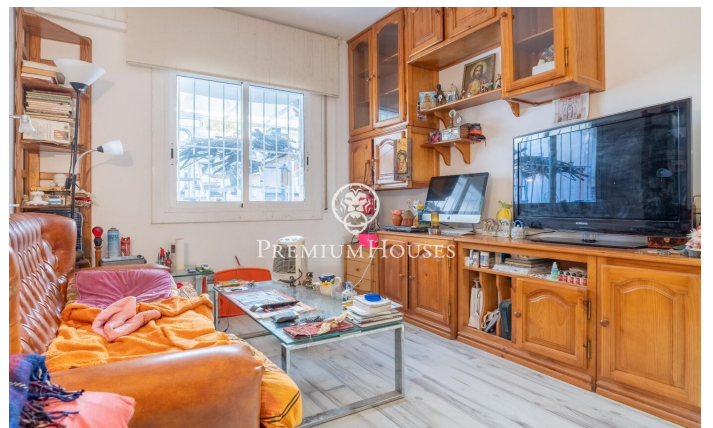

Ground Floor in Poblesec with Patio

Ref: PHS100911

Poble Sec / Sitges

In the Poblesec neighborhood of Sitges we find this ground floor with a large patio. The property faces south which offers natural light throughout the day. We access the day area as we enter the house. This space contains a living-dining room with access to a small balcony and a separate kitchen. The night area has two double bedrooms and a room with built-in wardrobes. In this same space we find a full bathroom and a guest toilet. From one of the rooms we access a 20 square meter patio. The Poblesec neighborhood is characterized by its excellent location with respect to all essential services and the center of Sitges. It is a residential neighborhood that enjoys great tranquility throughout the year.

€390,000

79 m²
3 Bedrooms
1 Bathroom
A/C
Heating
Backyard
Terrace
Balcony
Built in closets

Contact us for more information or to arrange a viewing

Tel: +34 93 809 72 40

sitges@premiumhouses.com

www.premiumhouses.es