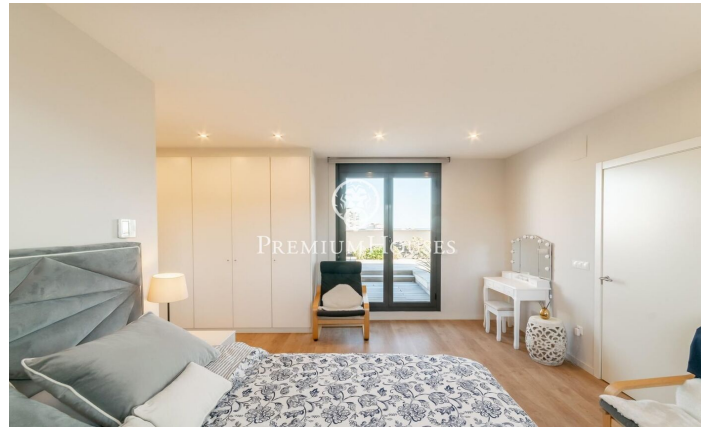

Penthouse In La Plana

Ref: PHS100948

La plana / Sitges

In the La Plana neighborhood of Sitges we find this penthouse. The house has clear views and a solarium with an outdoor kitchen. The apartment is in good condition in a very recent building. This property is located in an urbanization with a community pool, elevator and parking. On the ground floor is the day area, which consists of a living-dining room and a fully equipped kitchen-dining room. Both rooms have access to the terrace. The night area is distributed in an en-suite room with a dressing room, 3 simple bedrooms with built-in wardrobes and a full bathroom that serves the entire floor. On the upper floor there is the solarium with an outdoor summer kitchen where you can enjoy spectacular views of the sea. The La Plana neighborhood of Sitges is a quiet residential area close to essential services. All this without giving up a location close to the center and the beach.

€1,450,000

170 m²
4 Bedrooms
2 Bathrooms
Pool
A/C
Heating
Sea views
Lift
Furnished
Parking
Terrace
Built in closets

Contact us for more information or to arrange a viewing

Tel: +34 93 809 72 40

sitges@premiumhouses.com