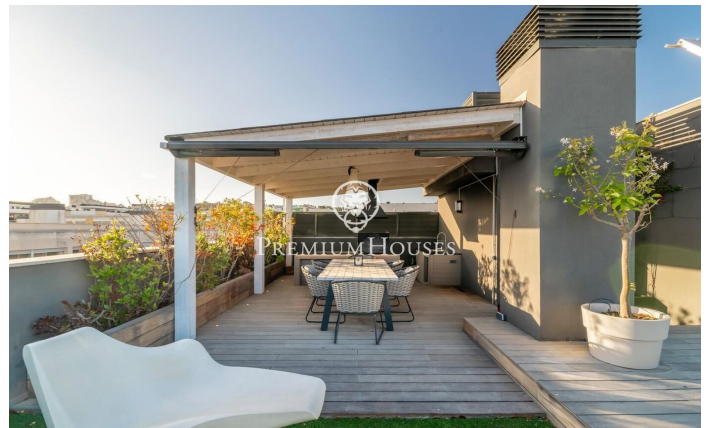

### La plana / Sitges

In the La Plana neighborhood of Sitges we find this penthouse. The house has clear views and a solarium with an outdoor kitchen. The apartment is in good condition in a very recent building. This property is located in an urbanization with a community pool, elevator and parking. On the ground floor is the day area, which consists of a living-dining room and a fully equipped kitchen-dining room. Both rooms have access to the terrace. The night area is distributed in an en-suite room with a dressing room, 3 simple bedrooms with built-in wardrobes and a full bathroom that serves the entire floor. On the upper floor there is the solarium with an outdoor summer kitchen where you can enjoy spectacular views of the sea. The La Plana neighborhood of Sitges is a quiet residential area close to essential services. All this without giving up a location close to the center and the beach.

**€1,450,000**

170 m<sup>2</sup>  
4 Bedrooms  
2 Bathrooms  
Pool  
A/C  
Heating  
Sea views  
Lift  
Furnished  
Parking  
Terrace  
Built in closets

Contact us for more information or to arrange a viewing