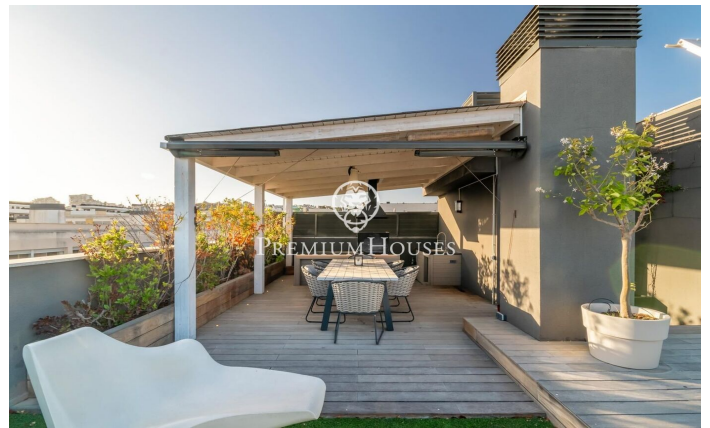

Penthouse In La Plana

Ref: PHS100948

La plana / Sitges

In the La Plana neighborhood of Sitges we find this penthouse. The house has clear views and a solarium with an outdoor kitchen. The apartment is in good condition in a very recent building. This property is located in an urbanization with a community pool, elevator and parking. On the ground floor is the day area, which consists of a living-dining room and a fully equipped kitchen-dining room. Both rooms have access to the terrace. The night area is distributed in an en-suite room with a dressing room, 3 simple bedrooms with built-in wardrobes and a full bathroom that serves the entire floor. On the upper floor there is the solarium with an outdoor summer kitchen where you can enjoy spectacular views of the sea. The La Plana neighborhood of Sitges is a quiet residential area close to essential services. All this without giving up a location close to the center and the beach.

€1,450,000

170 m²
4 Bedrooms
2 Bathrooms
Pool
A/C
Heating
Sea views
Lift
Furnished
Parking
Terrace
Built in closets

Contact us for more information or to arrange a viewing

Tel: +34 93 809 72 40

sitges@premiumhouses.com