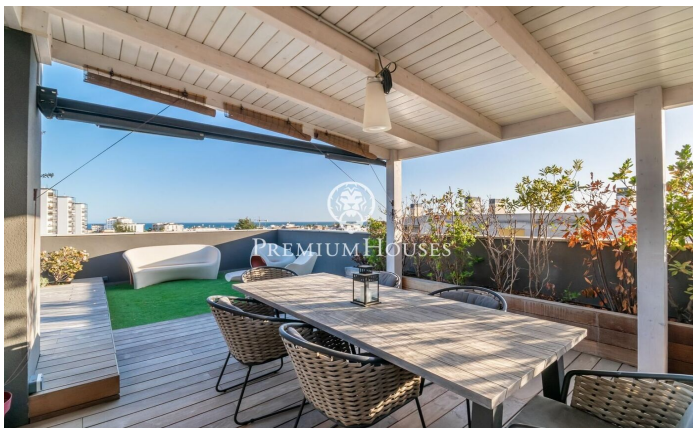

Penthouse In La Plana

Ref: PHS100948

La plana / Sitges

In the La Plana neighborhood of Sitges we find this penthouse. The house has clear views and a solarium with an outdoor kitchen. The apartment is in good condition in a very recent building. This property is located in an urbanization with a community pool, elevator and parking. On the ground floor is the day area, which consists of a living-dining room and a fully equipped kitchen-dining room. Both rooms have access to the terrace. The night area is distributed in an en-suite room with a dressing room, 3 simple bedrooms with built-in wardrobes and a full bathroom that serves the entire floor. On the upper floor there is the solarium with an outdoor summer kitchen where you can enjoy spectacular views of the sea. The La Plana neighborhood of Sitges is a quiet residential area close to essential services. All this without giving up a location close to the center and the beach.

€1,450,000

170 m²
4 Bedrooms
2 Bathrooms
Pool
A/C
Heating
Sea views
Lift
Furnished
Parking
Terrace
Built in closets

Contact us for more information or to arrange a viewing

Tel: +34 93 809 72 40

sitges@premiumhouses.com