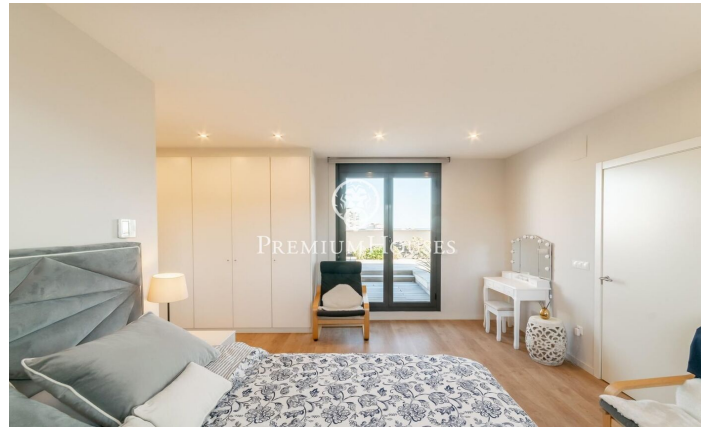

### La plana / Sitges

In the La Plana neighborhood of Sitges we find this penthouse. The house has clear views and a solarium with an outdoor kitchen. The apartment is in good condition in a very recent building. This property is located in an urbanization with a community pool, elevator and parking. On the ground floor is the day area, which consists of a living-dining room and a fully equipped kitchen-dining room. Both rooms have access to the terrace. The night area is distributed in an en-suite room with a dressing room, 3 simple bedrooms with built-in wardrobes and a full bathroom that serves the entire floor. On the upper floor there is the solarium with an outdoor summer kitchen where you can enjoy spectacular views of the sea. The La Plana neighborhood of Sitges is a quiet residential area close to essential services. All this without giving up a location close to the center and the beach.

**€1,450,000**

170 m<sup>2</sup>  
4 Bedrooms  
2 Bathrooms  
Pool  
A/C  
Heating  
Sea views  
Lift  
Furnished  
Parking  
Terrace  
Built in closets

Contact us for more information or to arrange a viewing