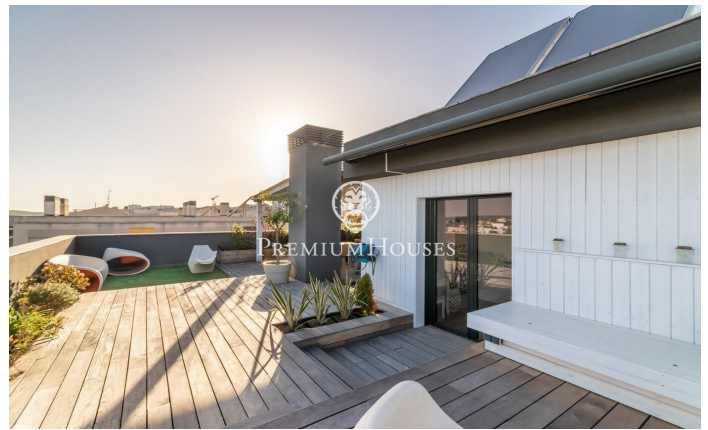

### La plana / Sitges

In the La Plana neighborhood of Sitges we find this penthouse. The house has clear views and a solarium with an outdoor kitchen. The apartment is in good condition in a very recent building. This property is located in an urbanization with a community pool, elevator and parking. On the ground floor is the day area, which consists of a living-dining room and a fully equipped kitchen-dining room. Both rooms have access to the terrace. The night area is distributed in an en-suite room with a dressing room, 3 simple bedrooms with built-in wardrobes and a full bathroom that serves the entire floor. On the upper floor there is the solarium with an outdoor summer kitchen where you can enjoy spectacular views of the sea. The La Plana neighborhood of Sitges is a quiet residential area close to essential services. All this without giving up a location close to the center and the beach.

**€1,450,000**

170 m<sup>2</sup>  
4 Bedrooms  
2 Bathrooms  
Pool  
A/C  
Heating  
Sea views  
Lift  
Furnished  
Parking  
Terrace  
Built in closets

Contact us for more information or to arrange a viewing