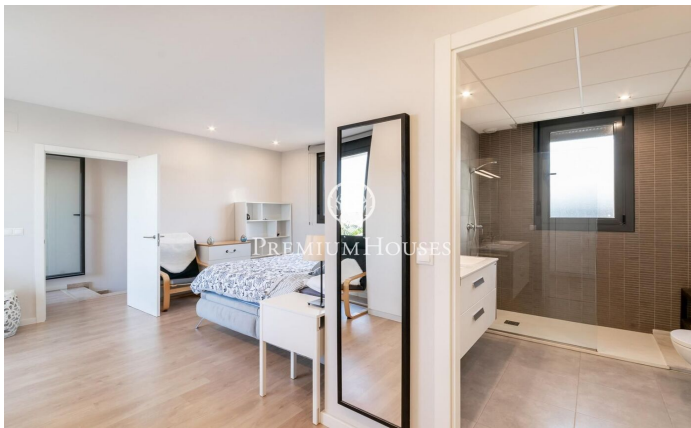

### La plana / Sitges

In the La Plana neighborhood of Sitges we find this penthouse. The house has clear views and a solarium with an outdoor kitchen. The apartment is in good condition in a very recent building. This property is located in an urbanization with a community pool, elevator and parking. On the ground floor is the day area, which consists of a living-dining room and a fully equipped kitchen-dining room. Both rooms have access to the terrace. The night area is distributed in an en-suite room with a dressing room, 3 simple bedrooms with built-in wardrobes and a full bathroom that serves the entire floor. On the upper floor there is the solarium with an outdoor summer kitchen where you can enjoy spectacular views of the sea. The La Plana neighborhood of Sitges is a quiet residential area close to essential services. All this without giving up a location close to the center and the beach.

**€1,450,000**

170 m<sup>2</sup>  
4 Bedrooms  
2 Bathrooms  
Pool  
A/C  
Heating  
Sea views  
Lift  
Furnished  
Parking  
Terrace  
Built in closets

Contact us for more information or to arrange a viewing