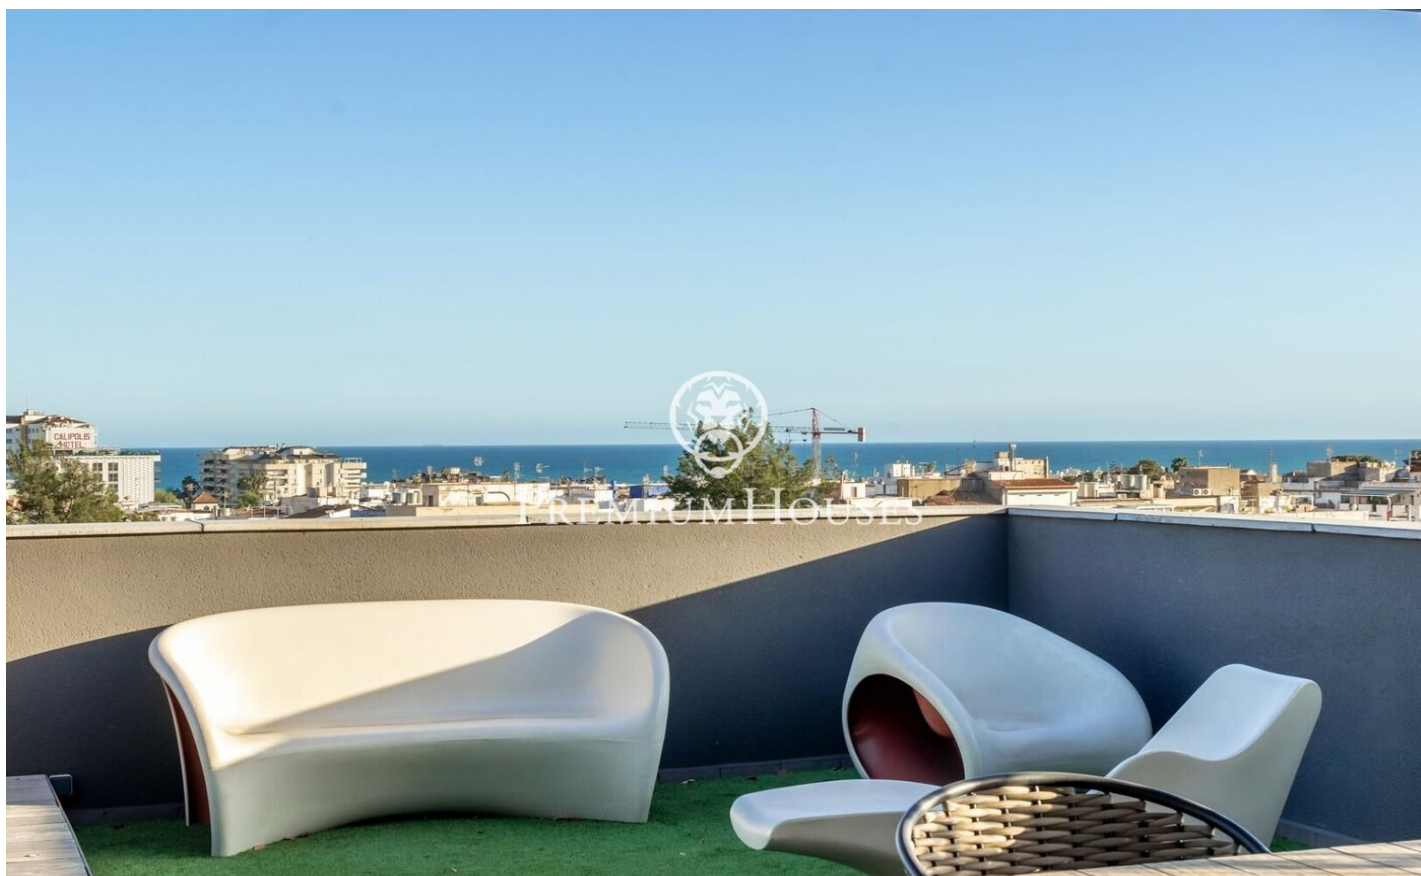

Penthouse In La Plana

Ref: PHS100948

La plana / Sitges

In the La Plana neighborhood of Sitges we find this penthouse. The house has clear views and a solarium with an outdoor kitchen. The apartment is in good condition in a very recent building. This property is located in an urbanization with a community pool, elevator and parking. On the ground floor is the day area, which consists of a living-dining room and a fully equipped kitchen-dining room. Both rooms have access to the terrace. The night area is distributed in an en-suite room with a dressing room, 3 simple bedrooms with built-in wardrobes and a full bathroom that serves the entire floor. On the upper floor there is the solarium with an outdoor summer kitchen where you can enjoy spectacular views of the sea. The La Plana neighborhood of Sitges is a quiet residential area close to essential services. All this without giving up a location close to the center and the beach.

€1,450,000

170 m²
4 Bedrooms
2 Bathrooms
Pool
A/C
Heating
Sea views
Lift
Furnished
Parking
Terrace
Built in closets