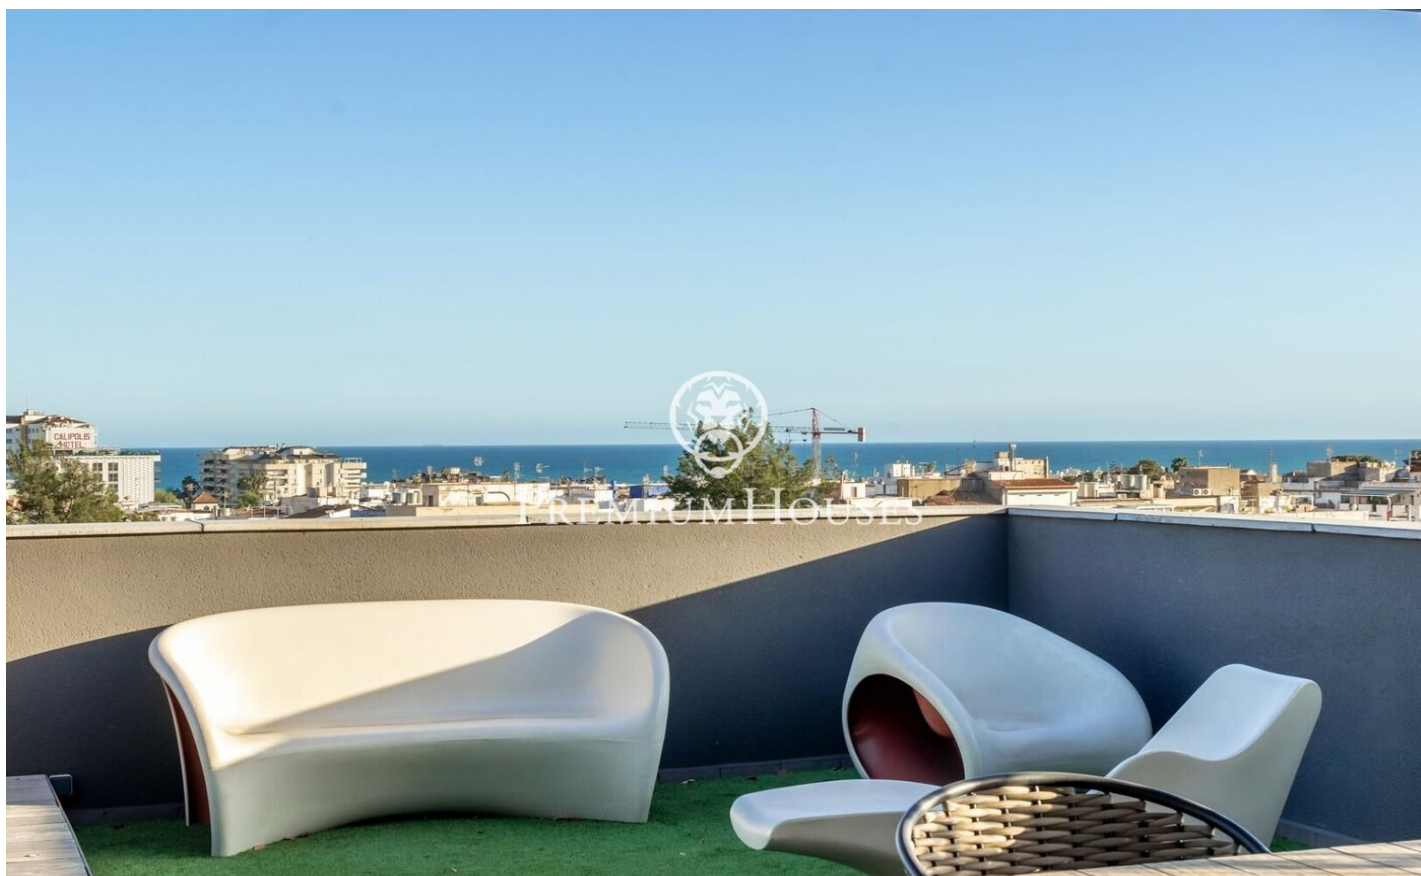

Penthouse In La Plana

Ref: PHS100948

La plana / Sitges

In the La Plana neighborhood of Sitges we find this penthouse. The house has clear views and a solarium with an outdoor kitchen. The apartment is in good condition in a very recent building. This property is located in an urbanization with a community pool, elevator and parking. On the ground floor is the day area, which consists of a living-dining room and a fully equipped kitchen-dining room. Both rooms have access to the terrace. The night area is distributed in an en-suite room with a dressing room, 3 simple bedrooms with built-in wardrobes and a full bathroom that serves the entire floor. On the upper floor there is the solarium with an outdoor summer kitchen where you can enjoy spectacular views of the sea. The La Plana neighborhood of Sitges is a quiet residential area close to essential services. All this without giving up a location close to the center and the beach.