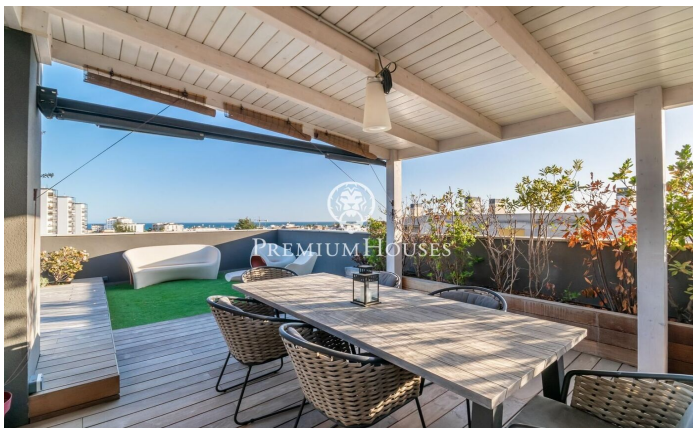

### La plana / Sitges

In the La Plana neighborhood of Sitges we find this penthouse. The house has clear views and a solarium with an outdoor kitchen. The apartment is in good condition in a very recent building. This property is located in an urbanization with a community pool, elevator and parking. On the ground floor is the day area, which consists of a living-dining room and a fully equipped kitchen-dining room. Both rooms have access to the terrace. The night area is distributed in an en-suite room with a dressing room, 3 simple bedrooms with built-in wardrobes and a full bathroom that serves the entire floor. On the upper floor there is the solarium with an outdoor summer kitchen where you can enjoy spectacular views of the sea. The La Plana neighborhood of Sitges is a quiet residential area close to essential services. All this without giving up a location close to the center and the beach.

**€1,450,000**

170 m<sup>2</sup>  
4 Bedrooms  
2 Bathrooms  
Pool  
A/C  
Heating  
Sea views  
Lift  
Furnished  
Parking  
Terrace  
Built in closets

Contact us for more information or to arrange a viewing