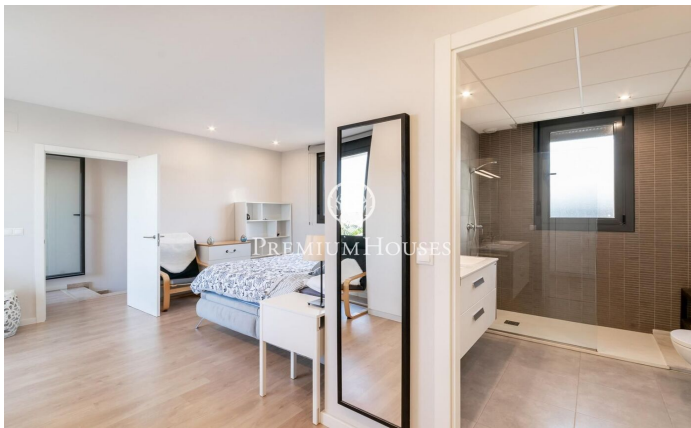

Penthouse In La Plana

Ref: PHS100948

La plana / Sitges

In the La Plana neighborhood of Sitges we find this penthouse. The house has clear views and a solarium with an outdoor kitchen. The apartment is in good condition in a very recent building. This property is located in an urbanization with a community pool, elevator and parking. On the ground floor is the day area, which consists of a living-dining room and a fully equipped kitchen-dining room. Both rooms have access to the terrace. The night area is distributed in an en-suite room with a dressing room, 3 simple bedrooms with built-in wardrobes and a full bathroom that serves the entire floor. On the upper floor there is the solarium with an outdoor summer kitchen where you can enjoy spectacular views of the sea. The La Plana neighborhood of Sitges is a quiet residential area close to essential services. All this without giving up a location close to the center and the beach.

€1,450,000

170 m²
4 Bedrooms
2 Bathrooms
Pool
A/C
Heating
Sea views
Lift
Furnished
Parking
Terrace
Built in closets

Contact us for more information or to arrange a viewing

Tel: +34 93 809 72 40

sitges@premiumhouses.com