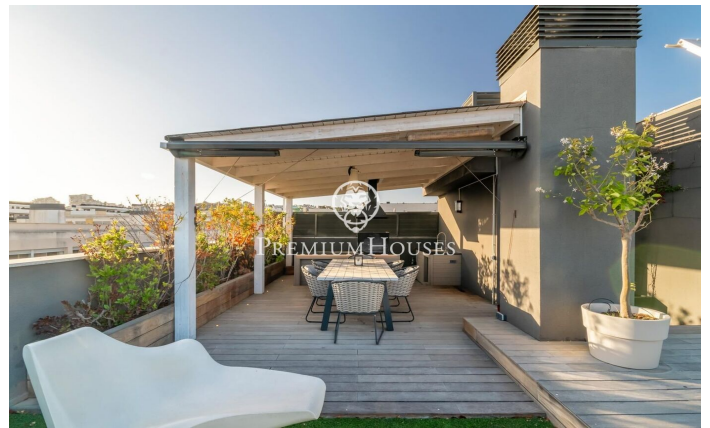

Penthouse For Rent In La Plana

Ref: PHS100948

La plana / Sitges

In the La Plana neighborhood of Sitges we find this penthouse for 11 month rent. The house has clear views and a solarium with an outdoor kitchen. The apartment is in good condition in a very recent building. This property is located in an urbanization with a community pool, elevator and parking. On the ground floor is the day area, which consists of a living-dining room and a fully equipped kitchen-dining room. Both rooms have access to the terrace. The night area is distributed in an en-suite room with a dressing room, 3 simple bedrooms with built-in wardrobes and a full bathroom that serves the entire floor. On the upper floor there is the solarium with an outdoor summer kitchen where you can enjoy spectacular views of the sea. The La Plana neighborhood of Sitges is a quiet residential area close to essential services. All this without giving up a location close to the center and the beach.

€1,450,000

170 m²
4 Bedrooms
2 Bathrooms
Pool
A/C
Heating
Sea views
Lift
Furnished
Parking
Terrace
Built in closets

Contact us for more information or to arrange a viewing

Tel: +34 93 809 72 40

sitges@premiumhouses.com