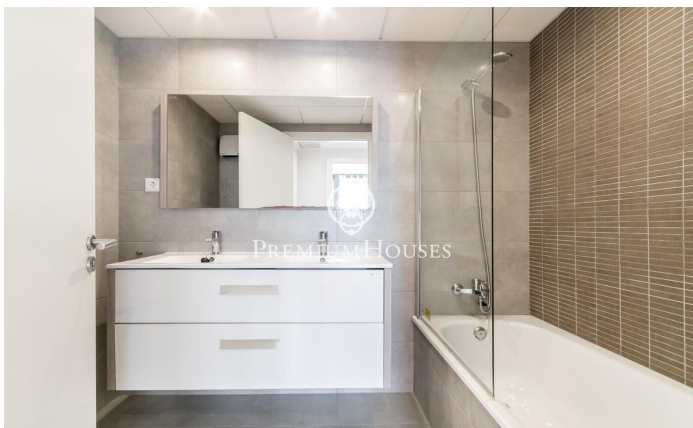

Penthouse For Rent In La Plana

Ref: PHS100948

La plana / Sitges

In the La Plana neighborhood of Sitges we find this penthouse for 11 month rent. The house has clear views and a solarium with an outdoor kitchen. The apartment is in good condition in a very recent building. This property is located in an urbanization with a community pool, elevator and parking. On the ground floor is the day area, which consists of a living-dining room and a fully equipped kitchen-dining room. Both rooms have access to the terrace. The night area is distributed in an en-suite room with a dressing room, 3 simple bedrooms with built-in wardrobes and a full bathroom that serves the entire floor. On the upper floor there is the solarium with an outdoor summer kitchen where you can enjoy spectacular views of the sea. The La Plana neighborhood of Sitges is a quiet residential area close to essential services. All this without giving up a location close to the center and the beach.

€1,450,000

170 m²
4 Bedrooms
2 Bathrooms
Pool
A/C
Heating
Sea views
Lift
Furnished
Parking
Terrace
Built in closets

Contact us for more information or to arrange a viewing

Tel: +34 93 809 72 40

sitges@premiumhouses.com