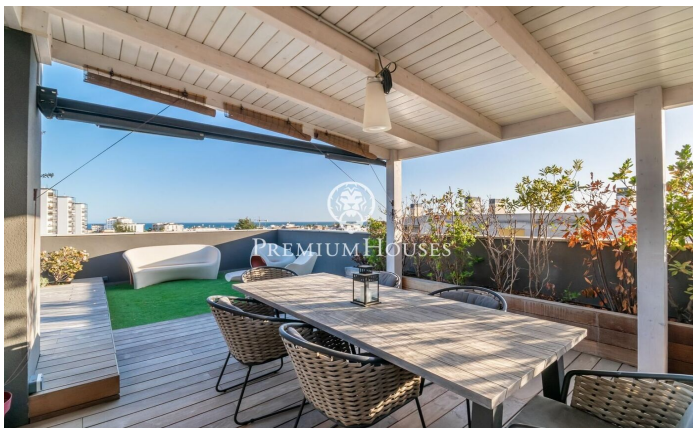

Penthouse For Rent In La Plana

Ref: PHS100948

La plana / Sitges

In the La Plana neighborhood of Sitges we find this penthouse for 11 month rent. The house has clear views and a solarium with an outdoor kitchen. The apartment is in good condition in a very recent building. This property is located in an urbanization with a community pool, elevator and parking. On the ground floor is the day area, which consists of a living-dining room and a fully equipped kitchen-dining room. Both rooms have access to the terrace. The night area is distributed in an en-suite room with a dressing room, 3 simple bedrooms with built-in wardrobes and a full bathroom that serves the entire floor. On the upper floor there is the solarium with an outdoor summer kitchen where you can enjoy spectacular views of the sea. The La Plana neighborhood of Sitges is a quiet residential area close to essential services. All this without giving up a location close to the center and the beach.

€1,450,000

170 m²
4 Bedrooms
2 Bathrooms
Pool
A/C
Heating
Sea views
Lift
Furnished
Parking
Terrace
Built in closets

Contact us for more information or to arrange a viewing

Tel: +34 93 809 72 40

sitges@premiumhouses.com