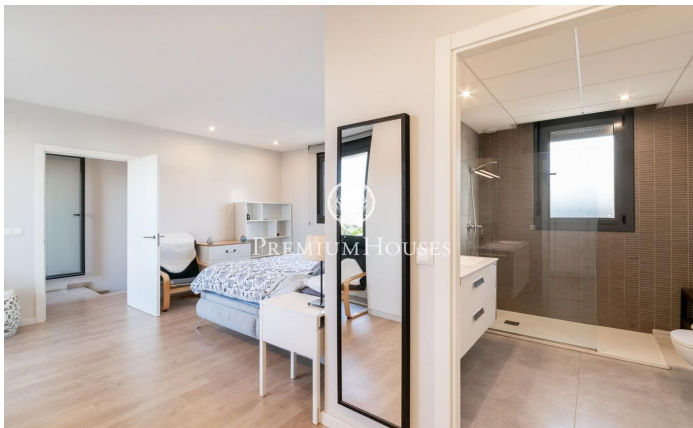

Penthouse For Rent In La Plana

Ref: PHS100948

La plana / Sitges

In the La Plana neighborhood of Sitges we find this penthouse for 11 month rent. The house has clear views and a solarium with an outdoor kitchen. The apartment is in good condition in a very recent building. This property is located in an urbanization with a community pool, elevator and parking. On the ground floor is the day area, which consists of a living-dining room and a fully equipped kitchen-dining room. Both rooms have access to the terrace. The night area is distributed in an en-suite room with a dressing room, 3 simple bedrooms with built-in wardrobes and a full bathroom that serves the entire floor. On the upper floor there is the solarium with an outdoor summer kitchen where you can enjoy spectacular views of the sea. The La Plana neighborhood of Sitges is a quiet residential area close to essential services. All this without giving up a location close to the center and the beach.

€1,450,000

170 m²
4 Bedrooms
2 Bathrooms
Pool
A/C
Heating
Sea views
Lift
Furnished
Parking
Terrace
Built in closets

Contact us for more information or to arrange a viewing

Tel: +34 93 809 72 40

sitges@premiumhouses.com