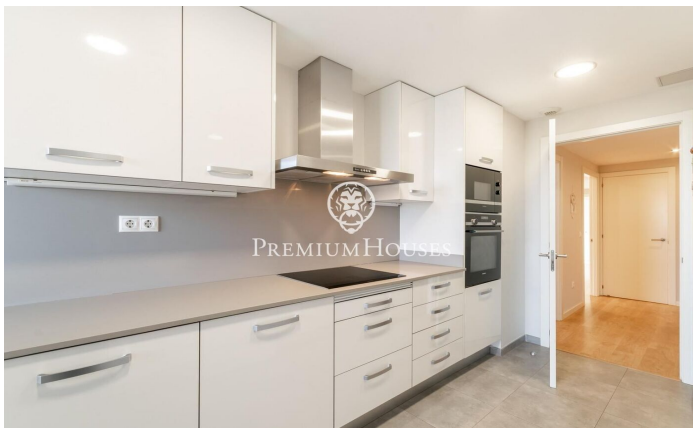

Penthouse For Rent In La Plana

Ref: PHS100948

La plana / Sitges

In the La Plana neighborhood of Sitges we find this penthouse for 11 month rent. The house has clear views and a solarium with an outdoor kitchen. The apartment is in good condition in a very recent building. This property is located in an urbanization with a community pool, elevator and parking. On the ground floor is the day area, which consists of a living-dining room and a fully equipped kitchen-dining room. Both rooms have access to the terrace. The night area is distributed in an en-suite room with a dressing room, 3 simple bedrooms with built-in wardrobes and a full bathroom that serves the entire floor. On the upper floor there is the solarium with an outdoor summer kitchen where you can enjoy spectacular views of the sea. The La Plana neighborhood of Sitges is a quiet residential area close to essential services. All this without giving up a location close to the center and the beach.

€1,450,000

170 m²
4 Bedrooms
2 Bathrooms
Pool
A/C
Heating
Sea views
Lift
Furnished
Parking
Terrace
Built in closets

Contact us for more information or to arrange a viewing

Tel: +34 93 809 72 40

sitges@premiumhouses.com