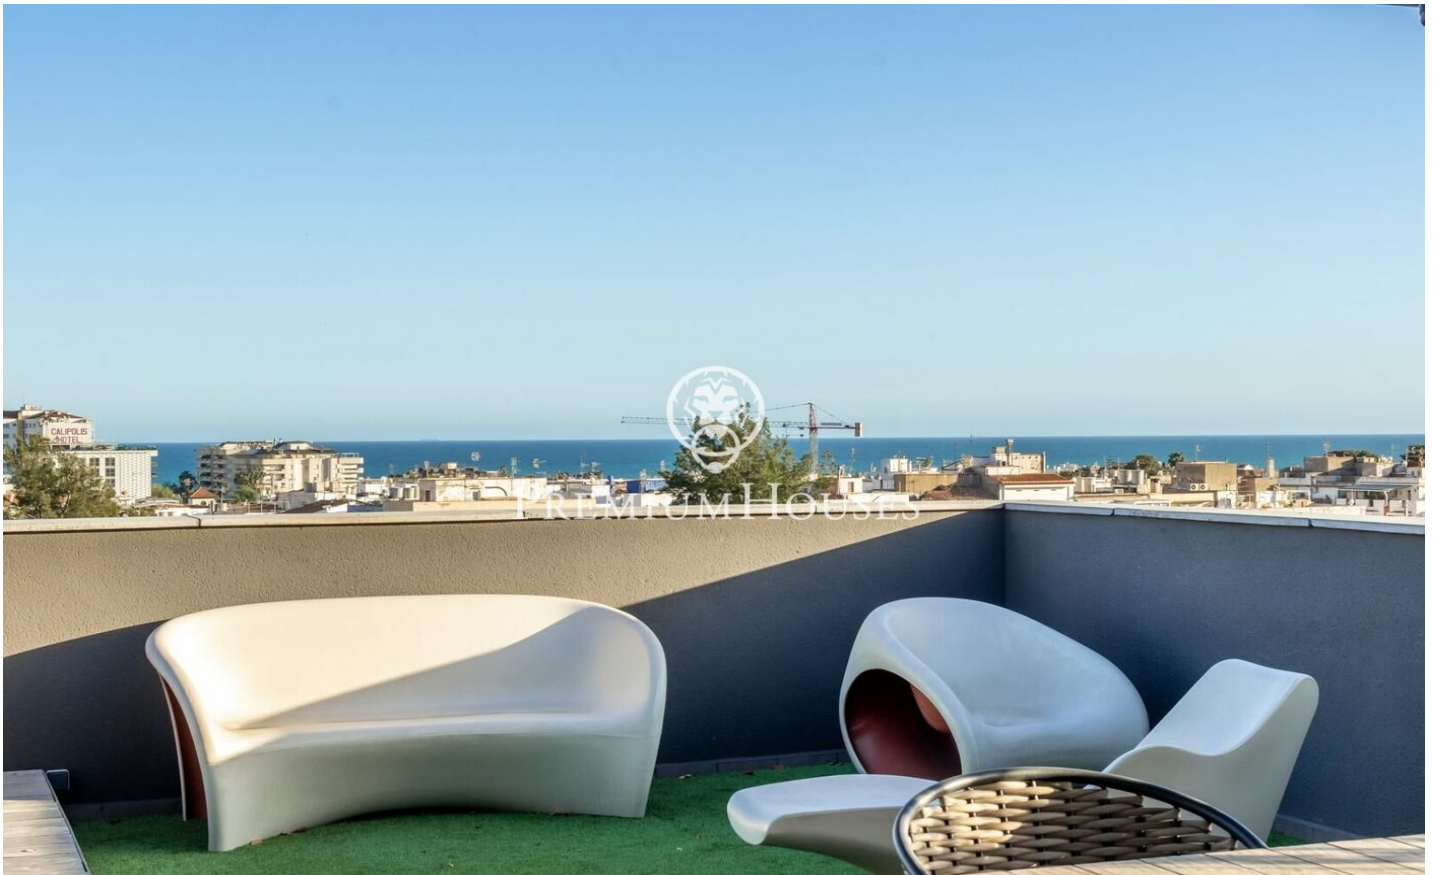

Penthouse For Rent In La Plana

Ref: PHS100948

La plana / Sitges

In the La Plana neighborhood of Sitges we find this penthouse for 11 month rent. The house has clear views and a solarium with an outdoor kitchen. The apartment is in good condition in a very recent building. This property is located in an urbanization with a community pool, elevator and parking. On the ground floor is the day area, which consists of a living-dining room and a fully equipped kitchen-dining room. Both rooms have access to the terrace. The night area is distributed in an en-suite room with a dressing room, 3 simple bedrooms with built-in wardrobes and a full bathroom that serves the entire floor. On the upper floor there is the solarium with an outdoor summer kitchen where you can enjoy spectacular views of the sea. The La Plana neighborhood of Sitges is a quiet residential area close to essential services. All this without giving up a location close to the center and the beach.