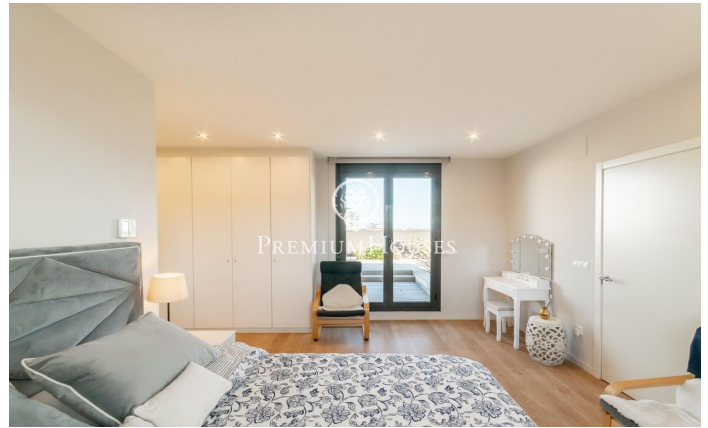

Penthouse For Rent In La Plana

Ref: PHS100948

La plana / Sitges

In the La Plana neighborhood of Sitges we find this penthouse for 11 month rent. The house has clear views and a solarium with an outdoor kitchen. The apartment is in good condition in a very recent building. This property is located in an urbanization with a community pool, elevator and parking. On the ground floor is the day area, which consists of a living-dining room and a fully equipped kitchen-dining room. Both rooms have access to the terrace. The night area is distributed in an en-suite room with a dressing room, 3 simple bedrooms with built-in wardrobes and a full bathroom that serves the entire floor. On the upper floor there is the solarium with an outdoor summer kitchen where you can enjoy spectacular views of the sea. The La Plana neighborhood of Sitges is a quiet residential area close to essential services. All this without giving up a location close to the center and the beach.

€1,450,000

170 m²
4 Bedrooms
2 Bathrooms
Pool
A/C
Heating
Sea views
Lift
Furnished
Parking
Terrace
Built in closets

Contact us for more information or to arrange a viewing

Tel: +34 93 809 72 40

sitges@premiumhouses.com