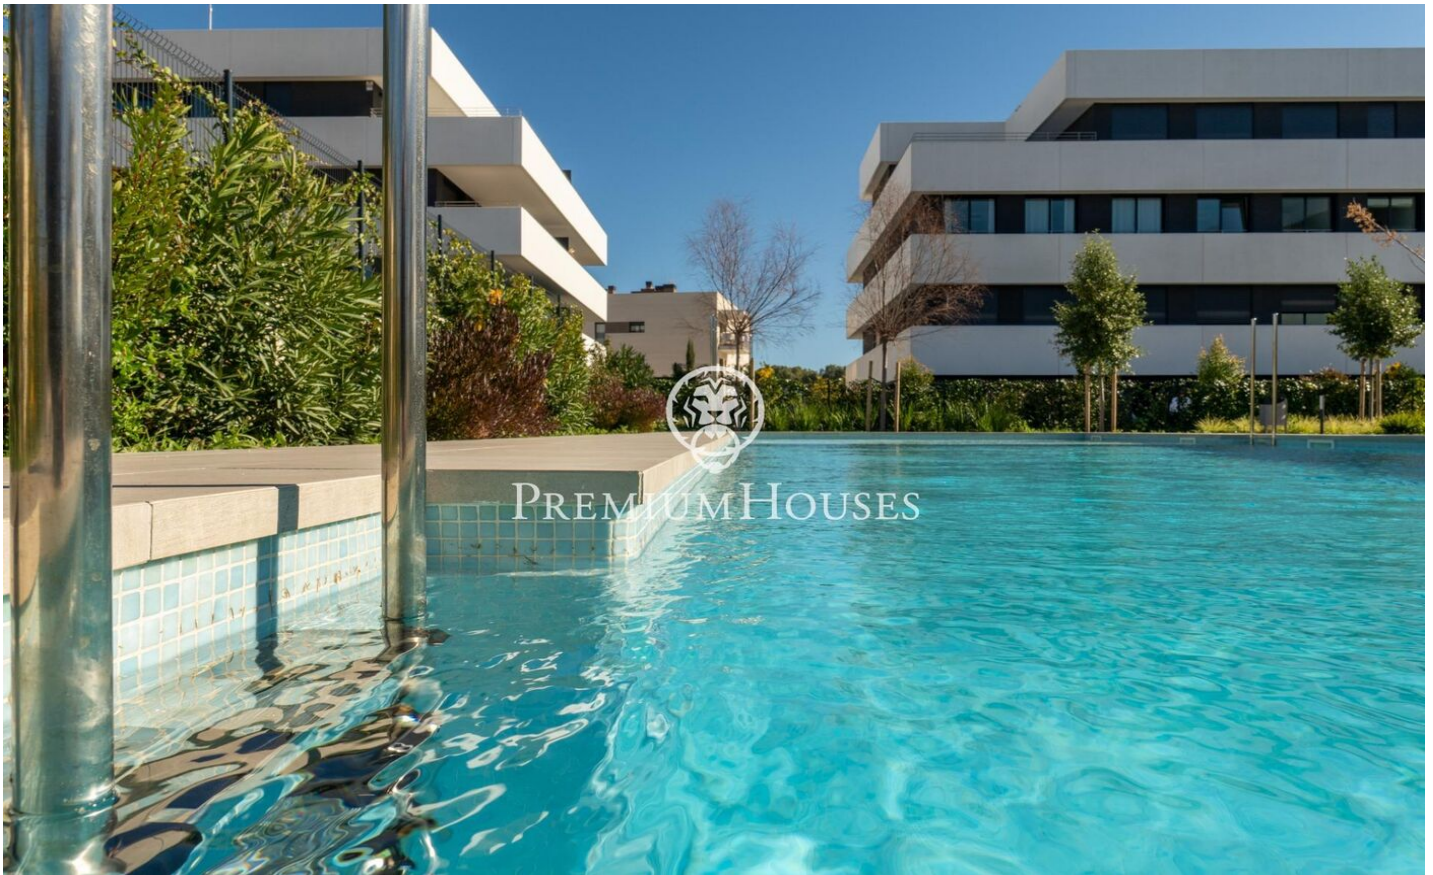

Apartment With Sea Views in La Plana

Ref: PHS101023

La Plana / Sitges

In the Plana neighborhood of Sitges we find this recently built apartment. The property has a large terrace with unobstructed views of the sea. The apartment is distributed in a day area that consists of a living-dining room and a separate kitchen. From the living room you have access to a large terrace where you can enjoy sea views. The night area consists of an en-suite room and two double bedrooms with built-in wardrobes. A full bathroom serves the apartment. The apartment has a parking space, a storage room, an elevator and a community pool. The La Plana neighborhood of Sitges is a quiet residential area close to essential services. All this without giving up a location close to the center and the beach.