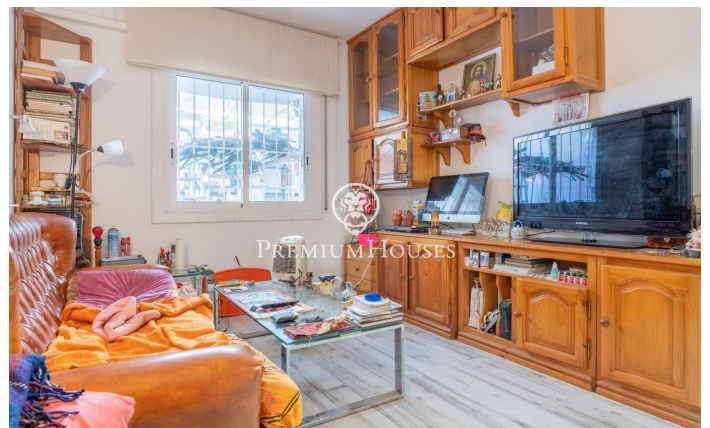

Ground Floor in Poblesec with Patio

Ref: PHS100911

Sitges / Barcelona Costa Sur

In the Poblesec neighborhood of Sitges we find this ground floor with a large patio. The property faces south which offers natural light throughout the day. We access the day area as we enter the house. This space contains a living-dining room with access to a small balcony and a separate kitchen. The night area has two double bedrooms and a room with built-in wardrobes. In this same space we find a full bathroom and a guest toilet. From one of the rooms we access a 20 square meter patio. The Poblesec neighborhood is characterized by its excellent location with respect to all essential services and the center of Sitges. It is a residential neighborhood that enjoys great tranquility throughout the year.

€390,000

79 m²
3 Bedrooms
1 Bathroom
A/C
Heating
Backyard
Terrace
Balcony
Built in closets

Contact us for more information or to arrange a viewing

Tel: +34 93 809 72 40

sitges@premiumhouses.com

www.premiumhouses.es