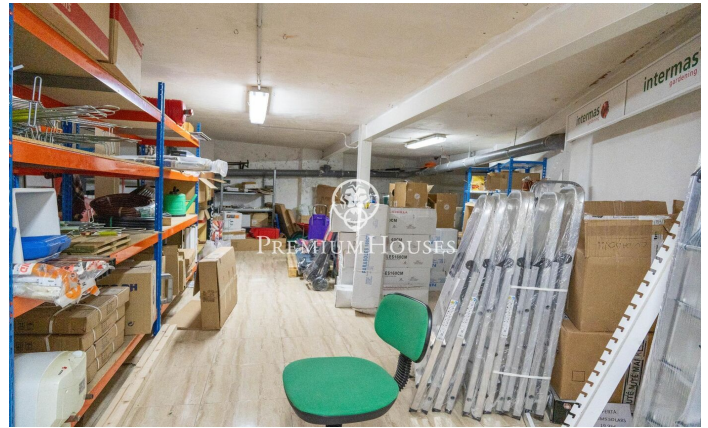

Contact us for more information or to arrange a viewing

Tel: +34 93 809 72 40

sitges@premiumhouses.com

www.premiumhouses.es