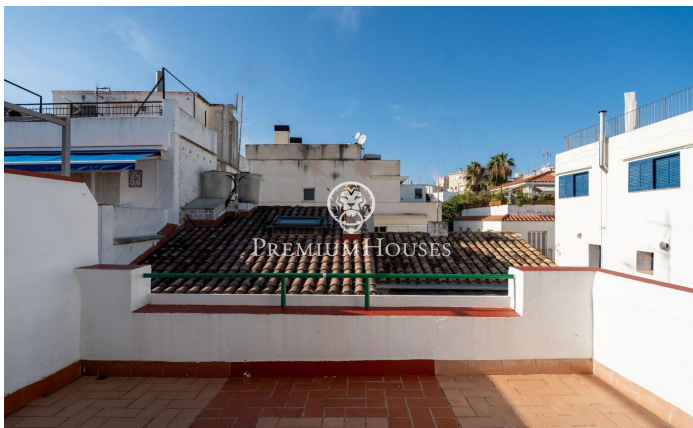

## Penthouse with Terrace in the Center

Ref: PHS101010

### Centre / Sitges

In the centre of Sitges we find this penthouse located really close to the beach. The property has two large terraces, one on each floor. In the day area we have a living-dining room and a separate kitchen. Next, we find a bedroom en suite with access to a terrace. The second floor consists of another bedroom en suite with access to another terrace. Next to this room we find a laundry area. The property is located in the centre of Sitges. This neighbourhood is characterised by having all the services and the beach just a stone's throw away. The centre of Sitges has a lot of life throughout the year to enjoy all the festivities of this town.