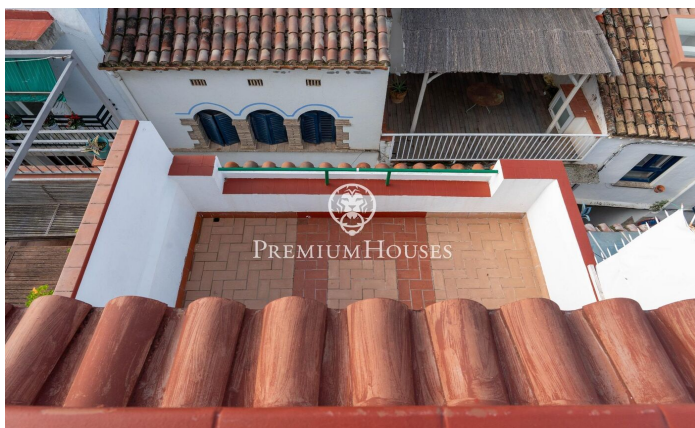

Contact us for more information or to arrange a viewing

Tel: +34 93 809 72 40

sitges@premiumhouses.com

www.premiumhouses.es