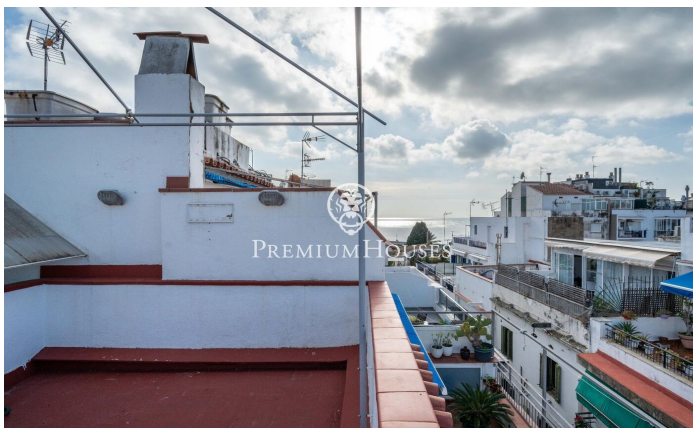

Contact us for more information or to arrange a viewing

Tel: +34 93 809 72 40

sitges@premiumhouses.com

www.premiumhouses.es