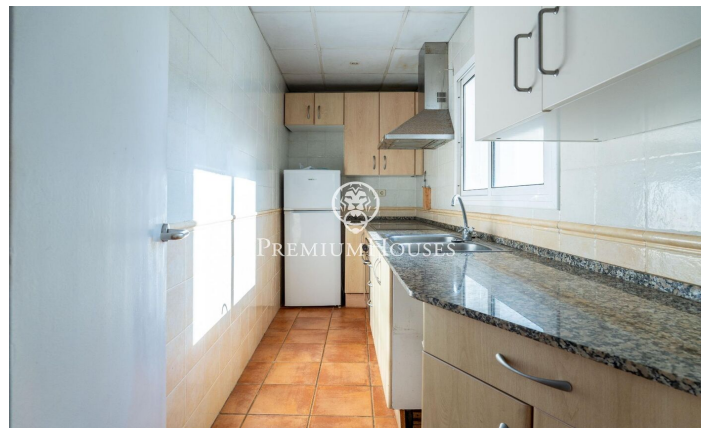

### Centre / Sitges

In the centre of Sitges we find this penthouse located really close to the beach. The property has two large terraces, one on each floor. In the day area we have a living-dining room and a separate kitchen. Next, we find a bedroom en suite with access to a terrace. The second floor consists of another bedroom en suite with access to another terrace. Next to this room we find a laundry area. The property is located in the centre of Sitges. This neighbourhood is characterised by having all the services and the beach just a stone's throw away. The centre of Sitges has a lot of life throughout the year to enjoy all the festivities of this town.