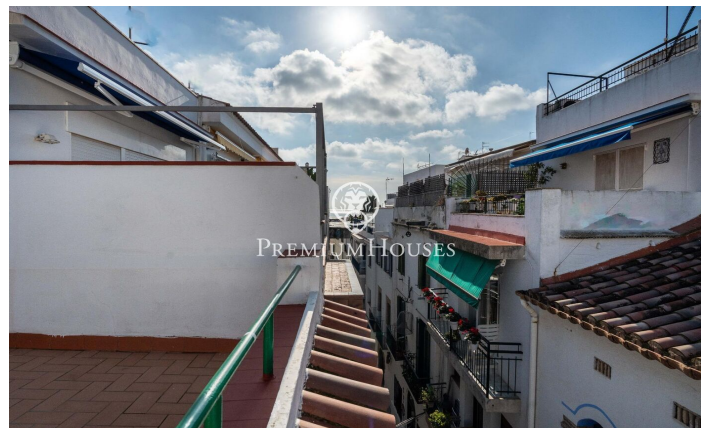

Contact us for more information or to arrange a viewing

Tel: +34 93 809 72 40

sitges@premiumhouses.com

www.premiumhouses.es