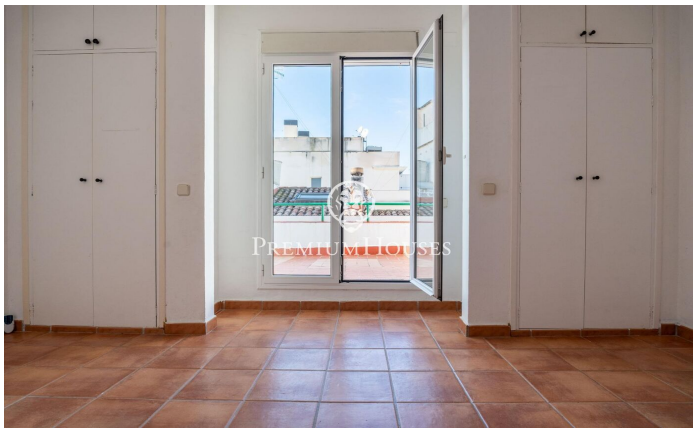

### Centre / Sitges

In the centre of Sitges we find this penthouse located really close to the beach. The property has two large terraces, one on each floor. In the day area we have a living-dining room and a separate kitchen. Next, we find a bedroom en suite with access to a terrace. The second floor consists of another bedroom en suite with access to another terrace. Next to this room we find a laundry area. The property is located in the centre of Sitges. This neighbourhood is characterised by having all the services and the beach just a stone's throw away. The centre of Sitges has a lot of life throughout the year to enjoy all the festivities of this town.