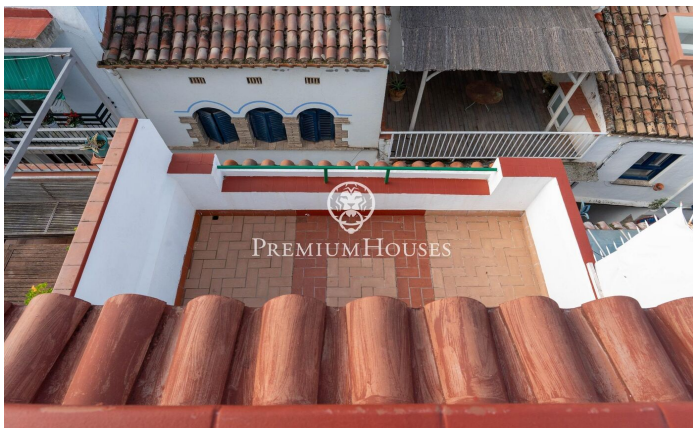

Contact us for more information or to arrange a viewing

Tel: +34 93 809 72 40

sitges@premiumhouses.com

www.premiumhouses.es