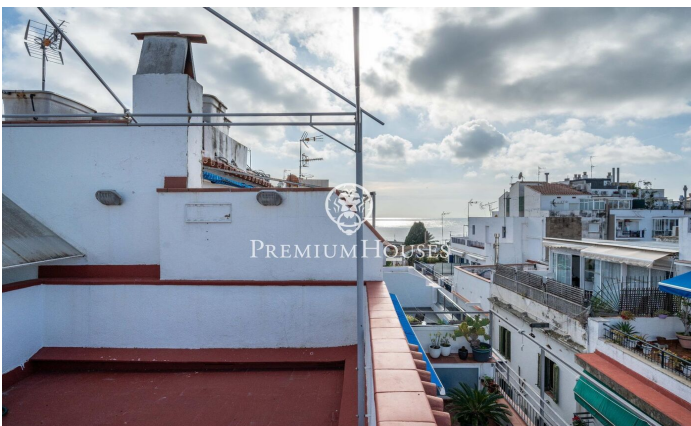

Contact us for more information or to arrange a viewing

Tel: +34 93 809 72 40

sitges@premiumhouses.com

www.premiumhouses.es