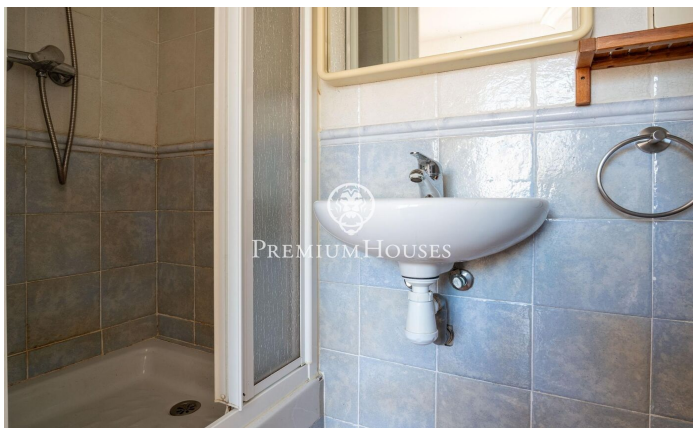

### Centre / Sitges

In the centre of Sitges we find this penthouse located really close to the beach. The property has two large terraces, one on each floor. In the day area we have a living-dining room and a separate kitchen. Next, we find a bedroom en suite with access to a terrace. The second floor consists of another bedroom en suite with access to another terrace. Next to this room we find a laundry area. The property is located in the centre of Sitges. This neighbourhood is characterised by having all the services and the beach just a stone's throw away. The centre of Sitges has a lot of life throughout the year to enjoy all the festivities of this town.