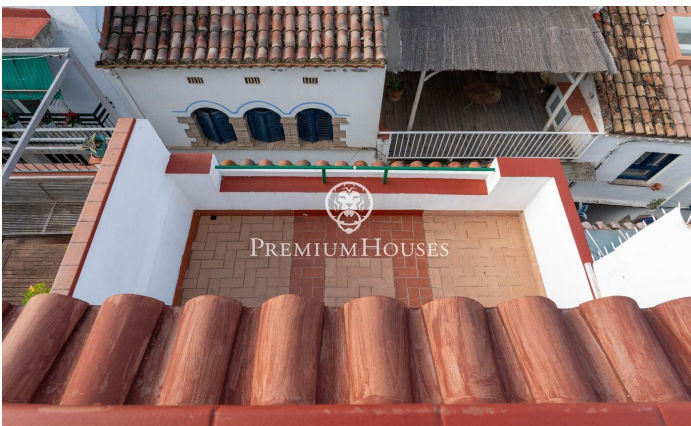

Contact us for more information or to arrange a viewing

Tel: +34 93 809 72 40

sitges@premiumhouses.com

www.premiumhouses.es