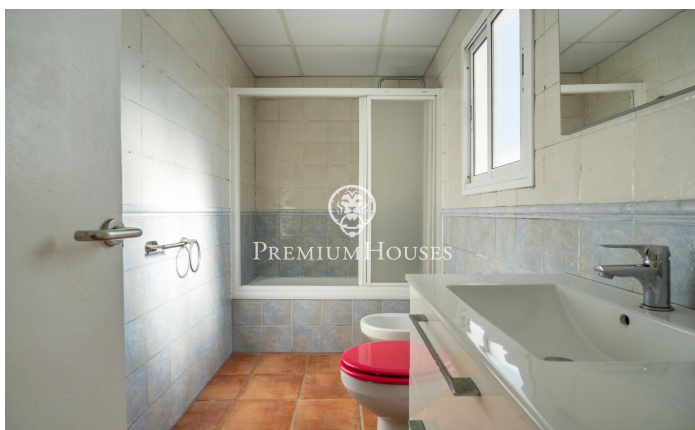

Contact us for more information or to arrange a viewing

Tel: +34 93 809 72 40

sitges@premiumhouses.com

www.premiumhouses.es