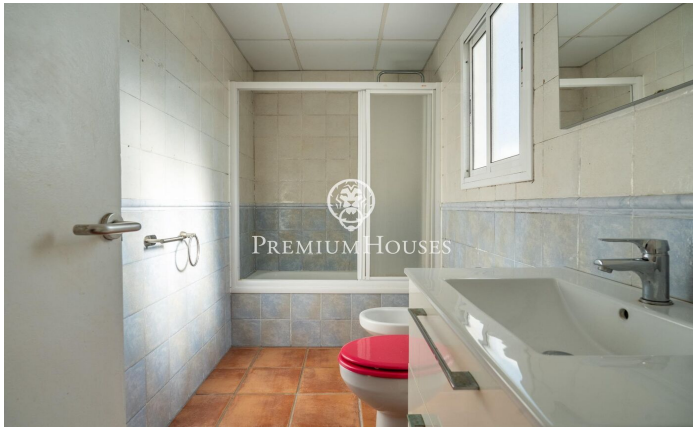

Contact us for more information or to arrange a viewing

Tel: +34 93 809 72 40

sitges@premiumhouses.com

www.premiumhouses.es