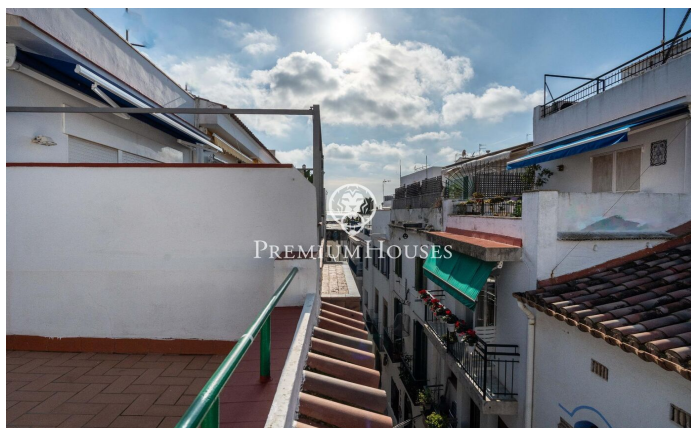

Contact us for more information or to arrange a viewing

Tel: +34 93 809 72 40

sitges@premiumhouses.com

www.premiumhouses.es