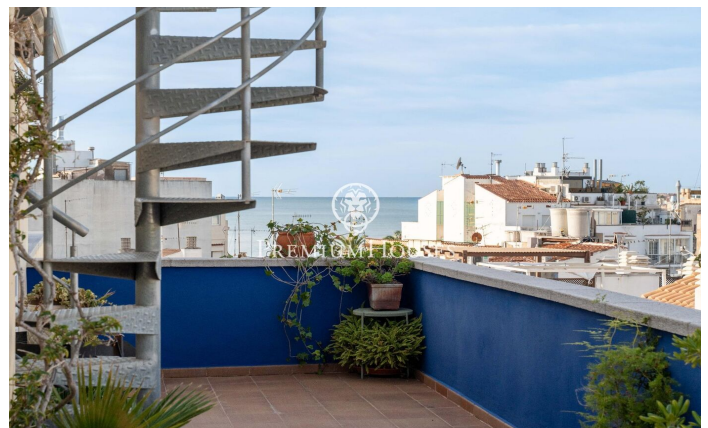

Contact us for more information or to arrange a viewing

Tel: +34 93 809 72 40

sitges@premiumhouses.com

www.premiumhouses.es