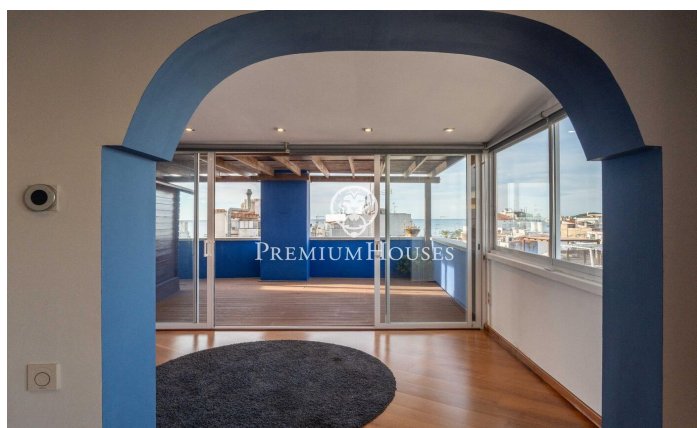

PREMIUMHOUSES
Excellence in Real Estate

Avda. Camí dels Capellans, 81
Local 3 Sitges
Tel: +34 93 809 72 40