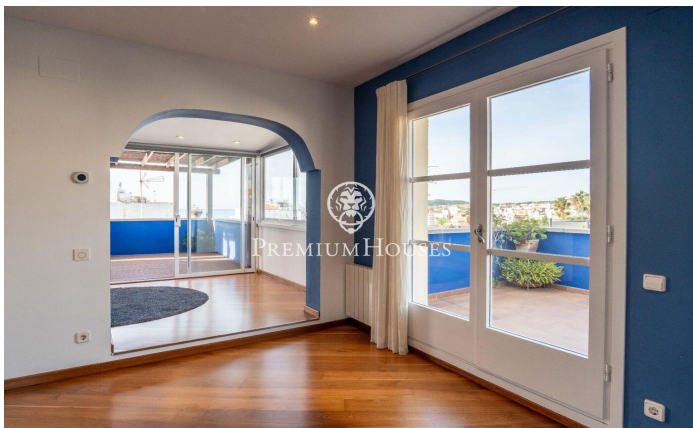

Penthouse with Sea Views in the Center

Ref: PHS101021

Centre / Sitges

In the center of Sitges we find this penthouse with sea views. The house has a lot of outdoor space on each floor. The apartment building has an elevator. The day area is located on the upper floor and consists of a spacious living-dining room with access to a large terrace. Then, we find a separate kitchen with access to another terrace. A toilet completes the floor. The night area is located on the lower floor and is made up of two double bedrooms and a full bathroom. From both rooms there is an access to a large terrace. From the terrace on the second floor we access a solarium where you can enjoy clear views of the sea. The central neighborhood of Sitges is characterized by enjoying a lot of life throughout the year. It is located within walking distance of the beach and all essential services.

€880,000

79 m²
2 Bedrooms
1 Bathroom
A/C
Heating
Sea views
Backyard
Lift
Phone
Terrace

Contact us for more information or to arrange a viewing

Tel: +34 93 809 72 40

sitges@premiumhouses.com

www.premiumhouses.es