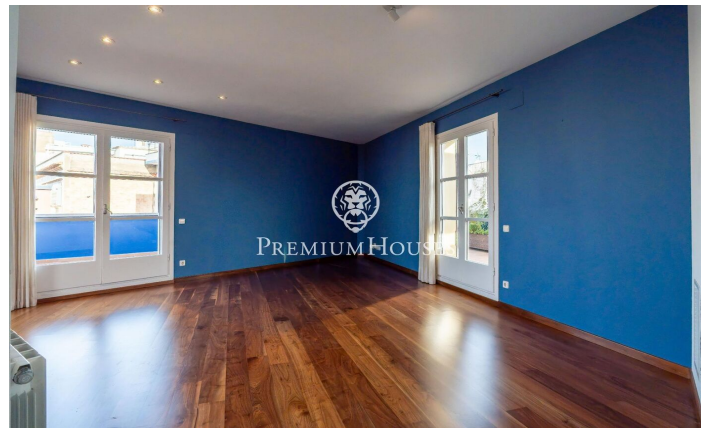

Penthouse with Sea Views in the Center

Ref: PHS101021

Centre / Sitges

In the center of Sitges we find this penthouse with sea views. The house has a lot of outdoor space on each floor. The apartment building has an elevator. The day area is located on the upper floor and consists of a spacious living-dining room with access to a large terrace. Then, we find a separate kitchen with access to another terrace. A toilet completes the floor. The night area is located on the lower floor and is made up of two double bedrooms and a full bathroom. From both rooms there is an access to a large terrace. From the terrace on the second floor we access a solarium where you can enjoy clear views of the sea. The central neighborhood of Sitges is characterized by enjoying a lot of life throughout the year. It is located within walking distance of the beach and all essential services.

€880,000

79 m²
2 Bedrooms
1 Bathroom
A/C
Heating
Sea views
Backyard
Lift
Phone
Terrace

Contact us for more information or to arrange a viewing

Tel: +34 93 809 72 40

sitges@premiumhouses.com

www.premiumhouses.es