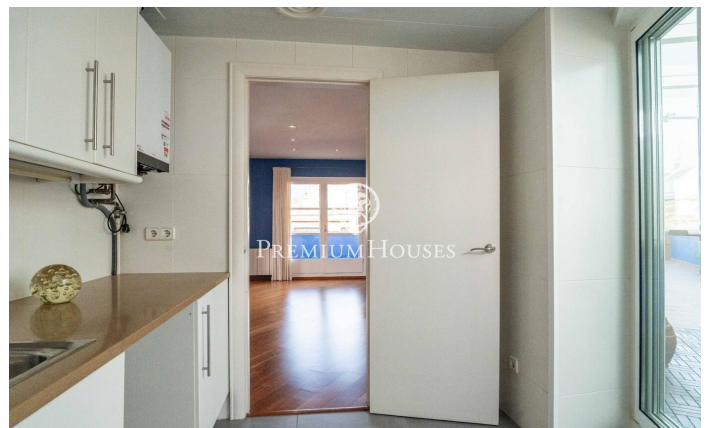

### Centre / Sitges

In the center of Sitges we find this penthouse with sea views. The house has a lot of outdoor space on each floor. The apartment building has an elevator. The day area is located on the upper floor and consists of a spacious living-dining room with access to a large terrace. Then, we find a separate kitchen with access to another terrace. A toilet completes the floor. The night area is located on the lower floor and is made up of two double bedrooms and a full bathroom. From both rooms there is an access to a large terrace. From the terrace on the second floor we access a solarium where you can enjoy clear views of the sea. The central neighborhood of Sitges is characterized by enjoying a lot of life throughout the year. It is located within walking distance of the beach and all essential services.

**€880,000**

79 m<sup>2</sup>  
2 Bedrooms  
1 Bathroom  
A/C  
Heating  
Sea views  
Backyard  
Lift  
Phone  
Terrace

Contact us for more information or to arrange a viewing

Tel: +34 93 809 72 40

[sitges@premiumhouses.com](mailto:sitges@premiumhouses.com)