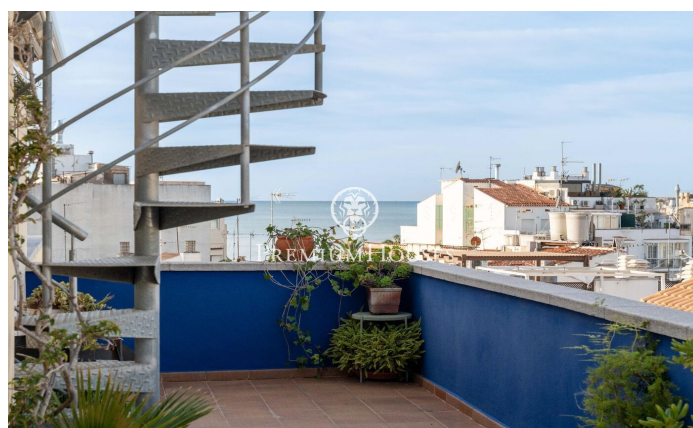

Contact us for more information or to arrange a viewing

Tel: +34 93 809 72 40

sitges@premiumhouses.com

www.premiumhouses.es