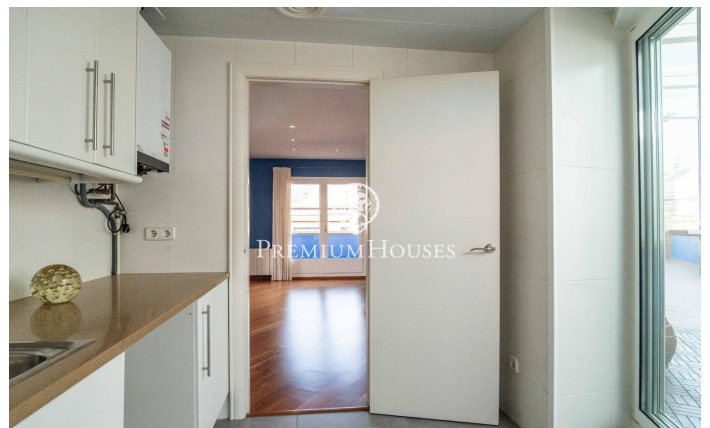

Penthouse with Sea Views in the Center

Ref: PHS101021

Centre / Sitges

In the center of Sitges we find this penthouse with sea views. The house has a lot of outdoor space on each floor. The apartment building has an elevator. The day area is located on the upper floor and consists of a spacious living-dining room with access to a large terrace. Then, we find a separate kitchen with access to another terrace. A toilet completes the floor. The night area is located on the lower floor and is made up of two double bedrooms and a full bathroom. From both rooms there is an access to a large terrace. From the terrace on the second floor we access a solarium where you can enjoy clear views of the sea. The central neighborhood of Sitges is characterized by enjoying a lot of life throughout the year. It is located within walking distance of the beach and all essential services.

€880,000

79 m²
2 Bedrooms
1 Bathroom
A/C
Heating
Sea views
Backyard
Lift
Phone
Terrace

Contact us for more information or to arrange a viewing

Tel: +34 93 809 72 40

sitges@premiumhouses.com

www.premiumhouses.es