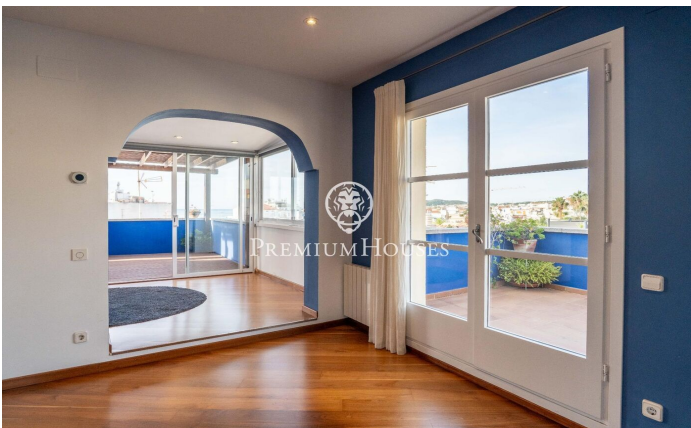

### Centre / Sitges

In the center of Sitges we find this penthouse with sea views. The house has a lot of outdoor space on each floor. The apartment building has an elevator. The day area is located on the upper floor and consists of a spacious living-dining room with access to a large terrace. Then, we find a separate kitchen with access to another terrace. A toilet completes the floor. The night area is located on the lower floor and is made up of two double bedrooms and a full bathroom. From both rooms there is an access to a large terrace. From the terrace on the second floor we access a solarium where you can enjoy clear views of the sea. The central neighborhood of Sitges is characterized by enjoying a lot of life throughout the year. It is located within walking distance of the beach and all essential services.

**€880,000**

79 m<sup>2</sup>  
2 Bedrooms  
1 Bathroom  
A/C  
Heating  
Sea views  
Backyard  
Lift  
Phone  
Terrace

Contact us for more information or to arrange a viewing

Tel: +34 93 809 72 40

[sitges@premiumhouses.com](mailto:sitges@premiumhouses.com)