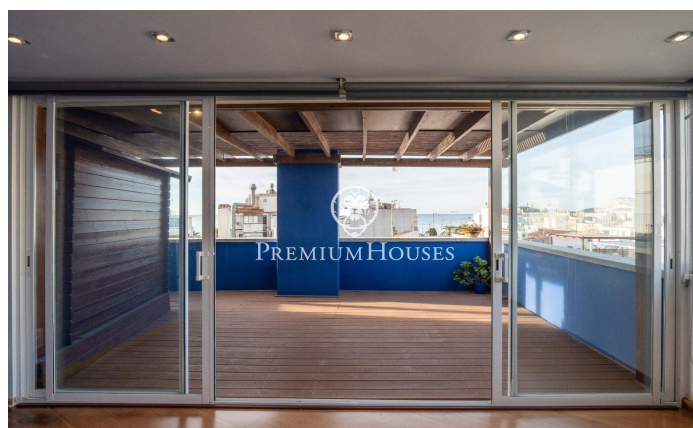

PREMIUMHOUSES
Excellence in Real Estate

Avda. Camí dels Capellans, 81
Local 3 Sitges
Tel: +34 93 809 72 40