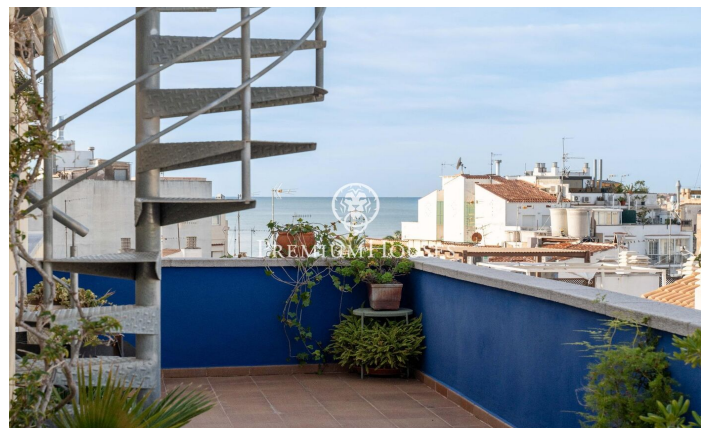

Contact us for more information or to arrange a viewing

Tel: +34 93 809 72 40

sitges@premiumhouses.com

www.premiumhouses.es