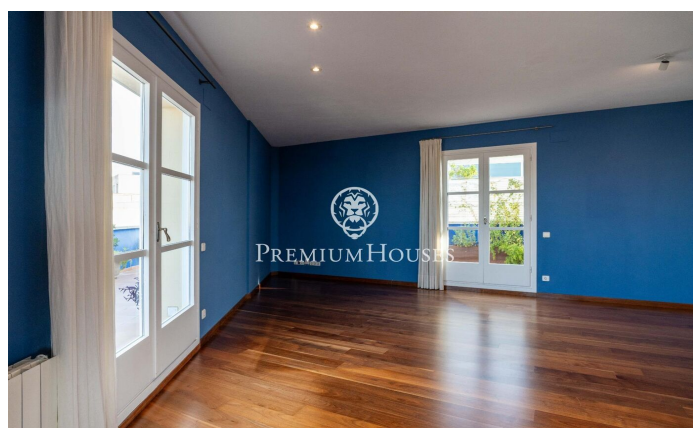

PREMIUMHOUSES
Excellence in Real Estate

Avda. Camí dels Capellans, 81
Local 3 Sitges
Tel: +34 93 809 72 40