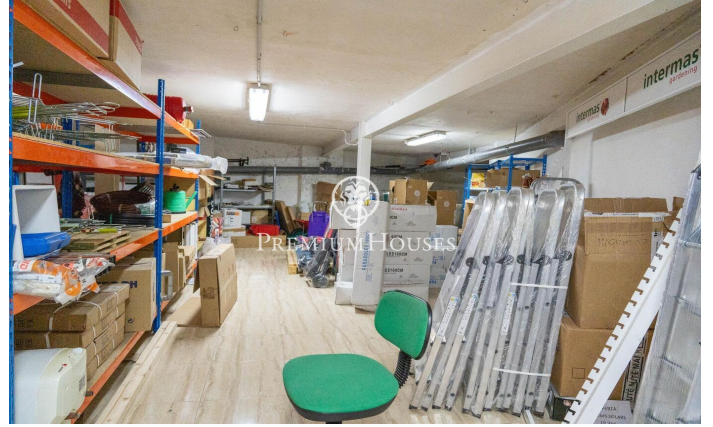

Contact us for more information or to arrange a viewing

Tel: +34 93 809 72 40

sitges@premiumhouses.com

www.premiumhouses.es