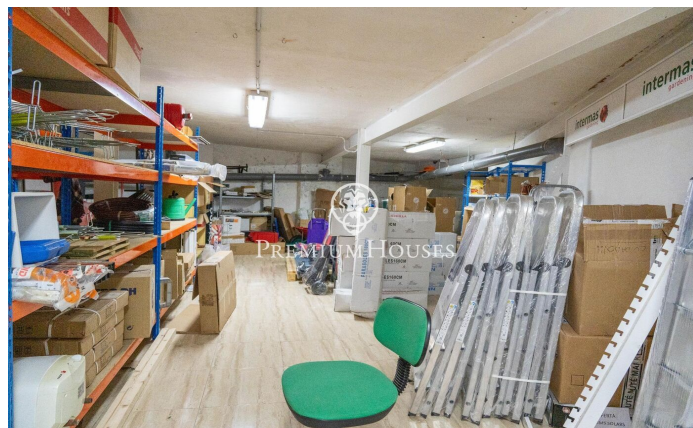

Contact us for more information or to arrange a viewing

Tel: +34 93 809 72 40

sitges@premiumhouses.com

www.premiumhouses.es