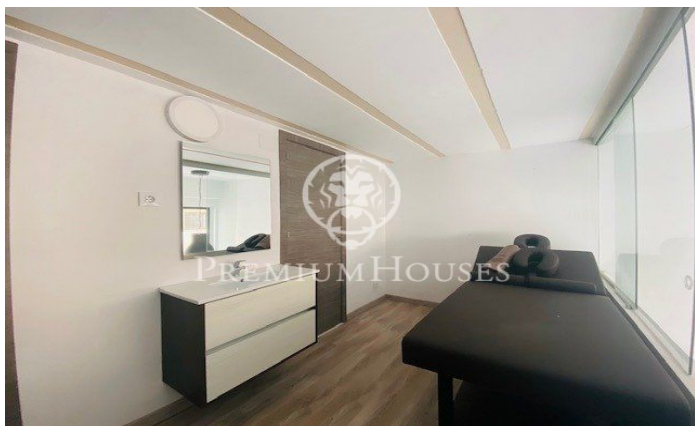

Contact us for more information or to arrange a viewing

Tel: +34 93 809 72 40

sitges@premiumhouses.com

www.premiumhouses.es