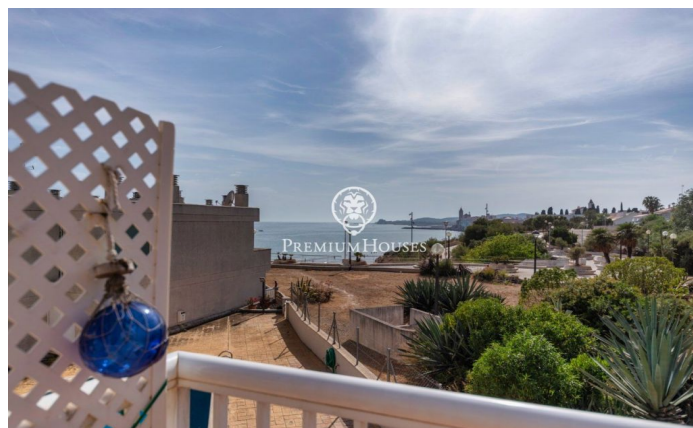

Contact us for more information or to arrange a viewing

Tel: +34 93 809 72 40

sitges@premiumhouses.com

www.premiumhouses.es