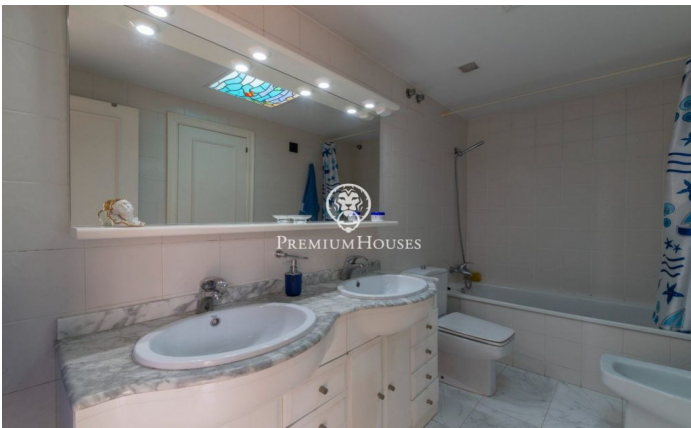

Frontline semi-detached House for Sale in Aiguadolç

Ref: PHS100597

Aiguadolç / Sitges

This exclusive townhouse for sale located on the first line of Aiguadolç is one of the few built so close to Balmins beach with views of all of Sitges. In front of the beach facing southwest. Spacious and bright house, as it is all exterior, 200m² built and distributed in 5 double bedrooms with fitted closets. It has 3 bathrooms in total and 2 of the bedrooms are en suite. On the main entrance floor there is a small hall connected through a small corridor, with the main living room and kitchen. On one side of the hall we have the entrance to the first double bedroom en suite, with full bathroom. Overlooking the large living room, we have to your left the fully equipped kitchen with window open to the living room. Once in the living room we can contemplate the relaxing views to the sea and the horizon, from the sofa or the terrace facing the sea. Downstairs we have the night area with another living room with access to the terrace and the communal pool, and the 4 double bedrooms also exterior and with desks and fitted closets. Of these rooms, the largest is en suite and, in addition to a large whirlpool bath, is connected to a terrace facing the sea and direct access to the pool. On the lower floor we have the parking directly connected to the house. This parking has ...

€1,200,000

188 m²
5 Bedrooms
3 Bathrooms
Heating
Sea views
Backyard
Storage
Furnished
Terrace

Contact us for more information or to arrange a viewing

Tel: +34 93 809 72 40

sitges@premiumhouses.com

www.premiumhouses.es