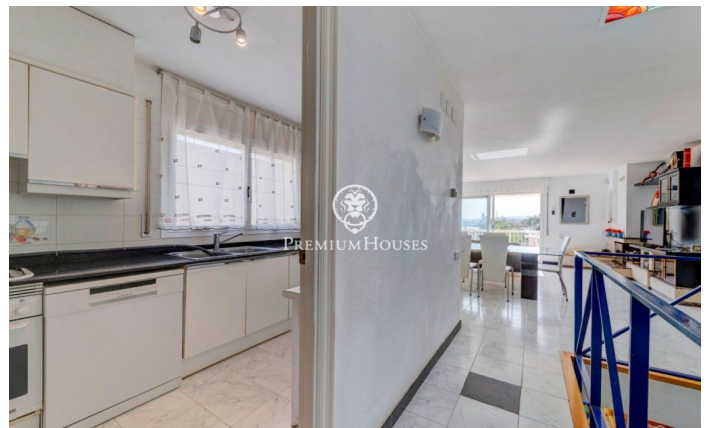

Frontline semi-detached House for Sale in Aiguadolç

Ref: PHS100597

Aiguadolç / Sitges

This exclusive townhouse for sale located on the first line of Aiguadolç is one of the few built so close to Balmins beach with views of all of Sitges. In front of the beach facing southwest. Spacious and bright house, as it is all exterior, 200m² built and distributed in 5 double bedrooms with fitted closets. It has 3 bathrooms in total and 2 of the bedrooms are en suite. On the main entrance floor there is a small hall connected through a small corridor, with the main living room and kitchen. On one side of the hall we have the entrance to the first double bedroom en suite, with full bathroom. Overlooking the large living room, we have to your left the fully equipped kitchen with window open to the living room. Once in the living room we can contemplate the relaxing views to the sea and the horizon, from the sofa or the terrace facing the sea. Downstairs we have the night area with another living room with access to the terrace and the communal pool, and the 4 double bedrooms also exterior and with desks and fitted closets. Of these rooms, the largest is en suite and, in addition to a large whirlpool bath, is connected to a terrace facing the sea and direct access to the pool. On the lower floor we have the parking directly connected to the house. This parking has ...

€1,200,000

188 m²
5 Bedrooms
3 Bathrooms
Heating
Sea views
Backyard
Storage
Furnished
Terrace

Contact us for more information or to arrange a viewing

Tel: +34 93 809 72 40

sitges@premiumhouses.com

www.premiumhouses.es