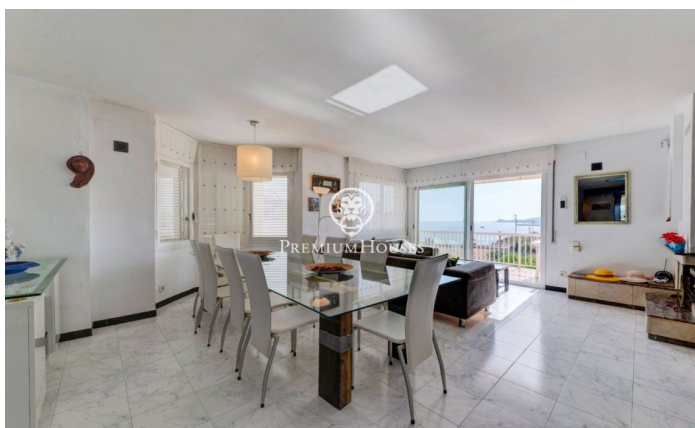

Contact us for more information or to arrange a viewing

Tel: +34 93 809 72 40

sitges@premiumhouses.com

www.premiumhouses.es