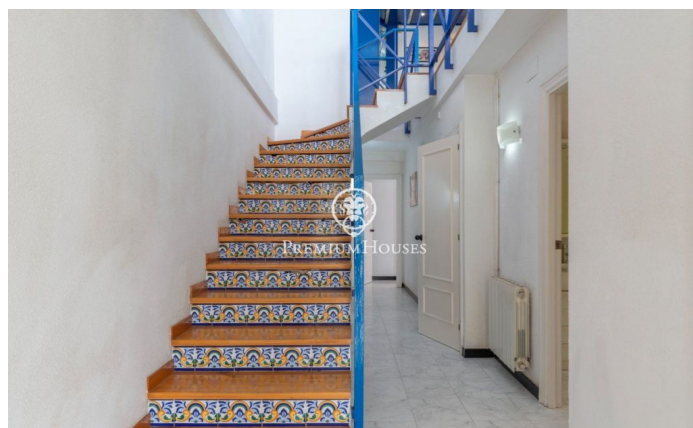

Contact us for more information or to arrange a viewing

Tel: +34 93 809 72 40

sitges@premiumhouses.com

www.premiumhouses.es