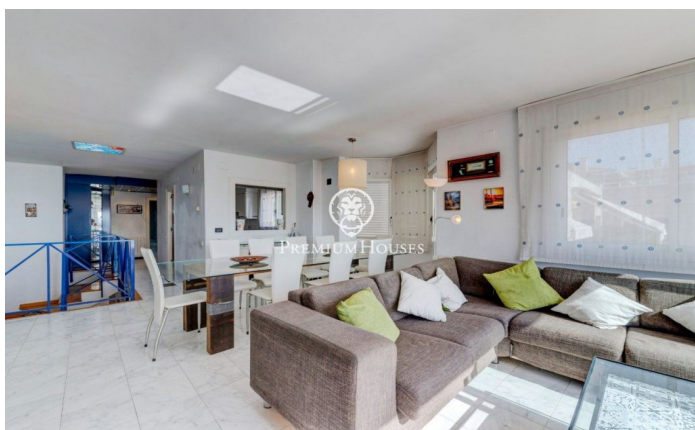

Contact us for more information or to arrange a viewing

Tel: +34 93 809 72 40

sitges@premiumhouses.com

www.premiumhouses.es