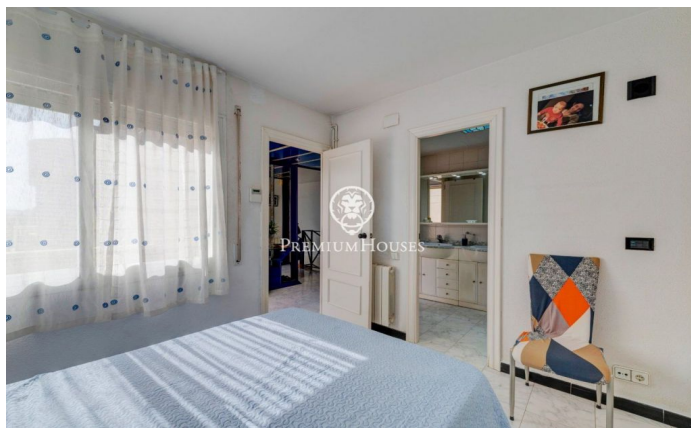

PREMIUMHOUSES
Excellence in Real Estate

Avda. Camí dels Capellans, 81
Local 3 Sitges
Tel: +34 93 809 72 40