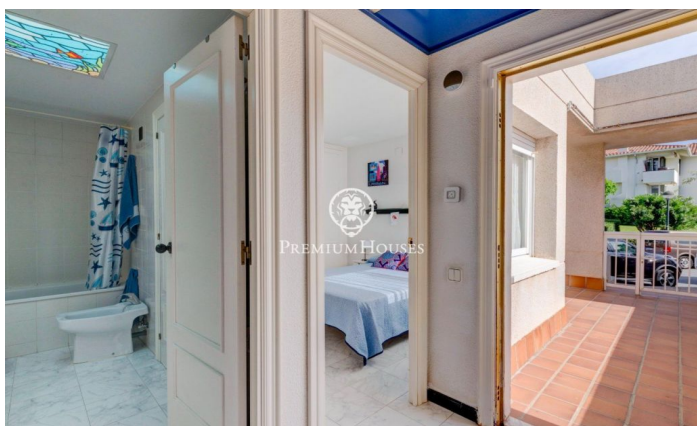

PREMIUMHOUSES
Excellence in Real Estate

Avda. Camí dels Capellans, 81
Local 3 Sitges
Tel: +34 93 809 72 40