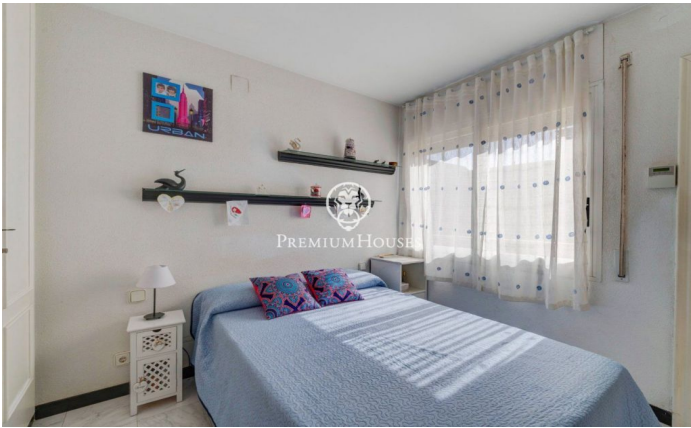

Frontline semi-detached House for Sale in Aiguadolç

Ref: PHS100597

Aiguadolç / Sitges

This exclusive townhouse for sale located on the first line of Aiguadolç is one of the few built so close to Balmins beach with views of all of Sitges. In front of the beach facing southwest. Spacious and bright house, as it is all exterior, 200m² built and distributed in 5 double bedrooms with fitted closets. It has 3 bathrooms in total and 2 of the bedrooms are en suite. On the main entrance floor there is a small hall connected through a small corridor, with the main living room and kitchen. On one side of the hall we have the entrance to the first double bedroom en suite, with full bathroom. Overlooking the large living room, we have to your left the fully equipped kitchen with window open to the living room. Once in the living room we can contemplate the relaxing views to the sea and the horizon, from the sofa or the terrace facing the sea. Downstairs we have the night area with another living room with access to the terrace and the communal pool, and the 4 double bedrooms also exterior and with desks and fitted closets. Of these rooms, the largest is en suite and, in addition to a large whirlpool bath, is connected to a terrace facing the sea and direct access to the pool. On the lower floor we have the parking directly connected to the house. This parking has ...

€1,200,000

188 m²
5 Bedrooms
3 Bathrooms
Heating
Sea views
Backyard
Storage
Furnished
Terrace

Contact us for more information or to arrange a viewing

Tel: +34 93 809 72 40

sitges@premiumhouses.com

www.premiumhouses.es