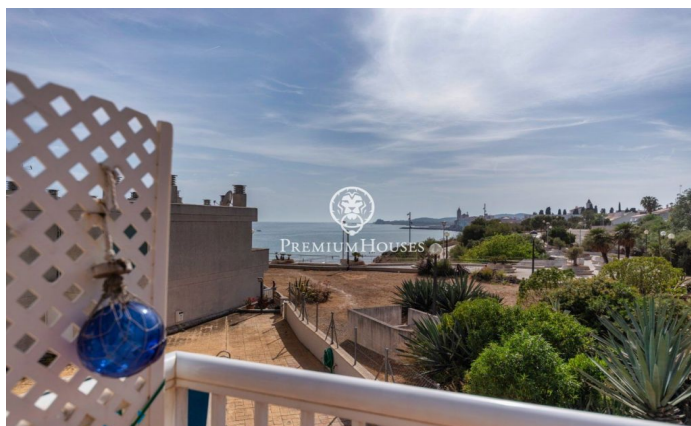

Contact us for more information or to arrange a viewing

Tel: +34 93 809 72 40

sitges@premiumhouses.com

www.premiumhouses.es