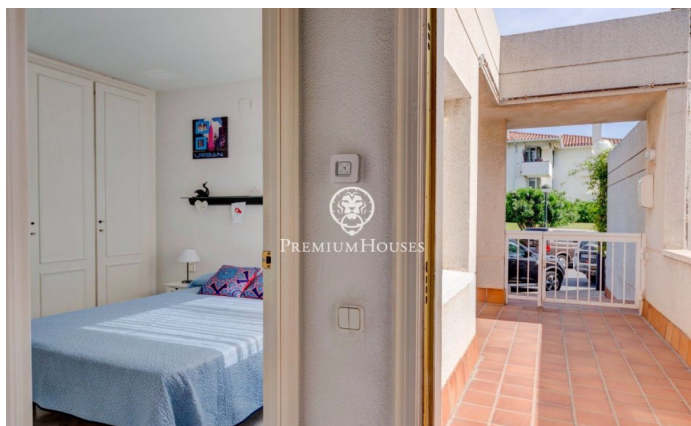

PREMIUMHOUSES
Excellence in Real Estate

Avda. Camí dels Capellans, 81
Local 3 Sitges
Tel: +34 93 809 72 40