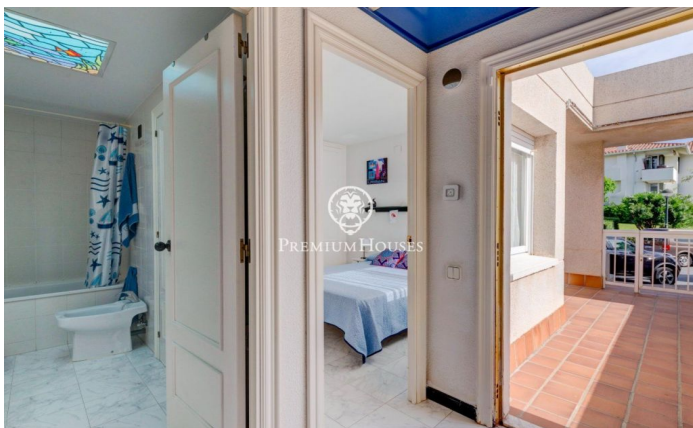

Frontline semi-detached House for Sale in Aiguadolç

Ref: PHS100597

Aiguadolç / Sitges

This exclusive townhouse for sale located on the first line of Aiguadolç is one of the few built so close to Balmins beach with views of all of Sitges. In front of the beach facing southwest. Spacious and bright house, as it is all exterior, 200m² built and distributed in 5 double bedrooms with fitted closets. It has 3 bathrooms in total and 2 of the bedrooms are en suite. On the main entrance floor there is a small hall connected through a small corridor, with the main living room and kitchen. On one side of the hall we have the entrance to the first double bedroom en suite, with full bathroom. Overlooking the large living room, we have to your left the fully equipped kitchen with window open to the living room. Once in the living room we can contemplate the relaxing views to the sea and the horizon, from the sofa or the terrace facing the sea. Downstairs we have the night area with another living room with access to the terrace and the communal pool, and the 4 double bedrooms also exterior and with desks and fitted closets. Of these rooms, the largest is en suite and, in addition to a large whirlpool bath, is connected to a terrace facing the sea and direct access to the pool. On the lower floor we have the parking directly connected to the house. This parking has ...

€1,200,000

188 m²
5 Bedrooms
3 Bathrooms
Heating
Sea views
Backyard
Storage
Furnished
Terrace

Contact us for more information or to arrange a viewing

Tel: +34 93 809 72 40

sitges@premiumhouses.com

www.premiumhouses.es