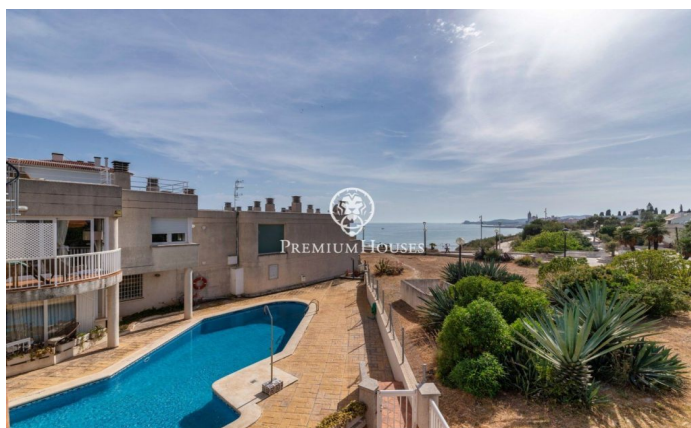

PREMIUMHOUSES
Excellence in Real Estate

Avda. Camí dels Capellans, 81
Local 3 Sitges
Tel: +34 93 809 72 40