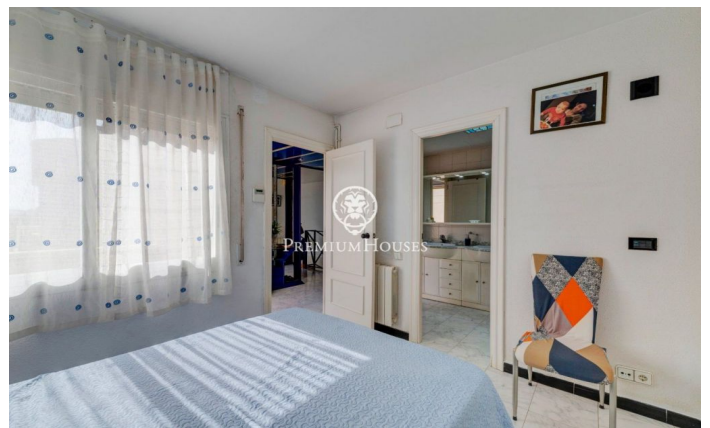

Frontline semi-detached House for Sale in Aiguadolç

Ref: PHS100597

Aiguadolç / Sitges

This exclusive townhouse for sale located on the first line of Aiguadolç is one of the few built so close to Balmins beach with views of all of Sitges. In front of the beach facing southwest. Spacious and bright house, as it is all exterior, 200m² built and distributed in 5 double bedrooms with fitted closets. It has 3 bathrooms in total and 2 of the bedrooms are en suite. On the main entrance floor there is a small hall connected through a small corridor, with the main living room and kitchen. On one side of the hall we have the entrance to the first double bedroom en suite, with full bathroom. Overlooking the large living room, we have to your left the fully equipped kitchen with window open to the living room. Once in the living room we can contemplate the relaxing views to the sea and the horizon, from the sofa or the terrace facing the sea. Downstairs we have the night area with another living room with access to the terrace and the communal pool, and the 4 double bedrooms also exterior and with desks and fitted closets. Of these rooms, the largest is en suite and, in addition to a large whirlpool bath, is connected to a terrace facing the sea and direct access to the pool. On the lower floor we have the parking directly connected to the house. This parking has ...

€1,200,000

188 m²
5 Bedrooms
3 Bathrooms
Heating
Sea views
Backyard
Storage
Furnished
Terrace

Contact us for more information or to arrange a viewing

Tel: +34 93 809 72 40

sitges@premiumhouses.com

www.premiumhouses.es