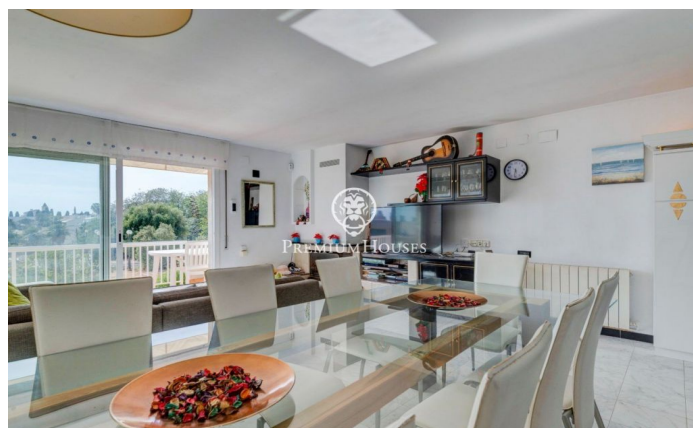

Contact us for more information or to arrange a viewing

Tel: +34 93 809 72 40

sitges@premiumhouses.com

www.premiumhouses.es