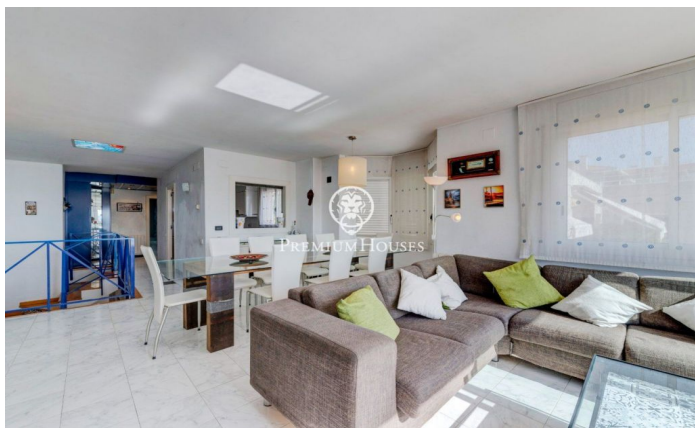

Contact us for more information or to arrange a viewing

Tel: +34 93 809 72 40

sitges@premiumhouses.com

www.premiumhouses.es