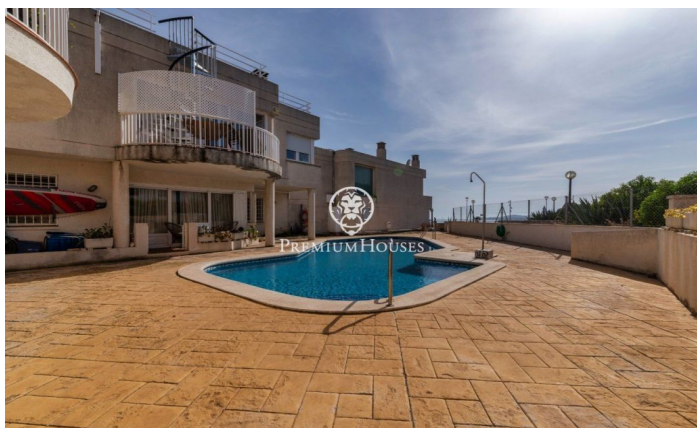

PREMIUMHOUSES
Excellence in Real Estate

Avda. Camí dels Capellans, 81
Local 3 Sitges
Tel: +34 93 809 72 40