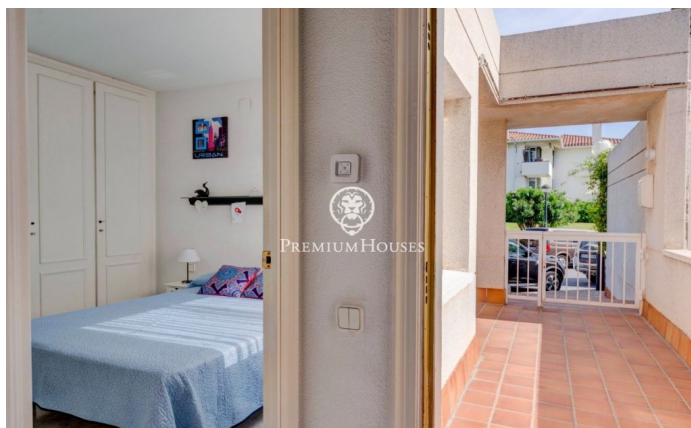

PREMIUMHOUSES
Excellence in Real Estate

Avda. Camí dels Capellans, 81
Local 3 Sitges
Tel: +34 93 809 72 40