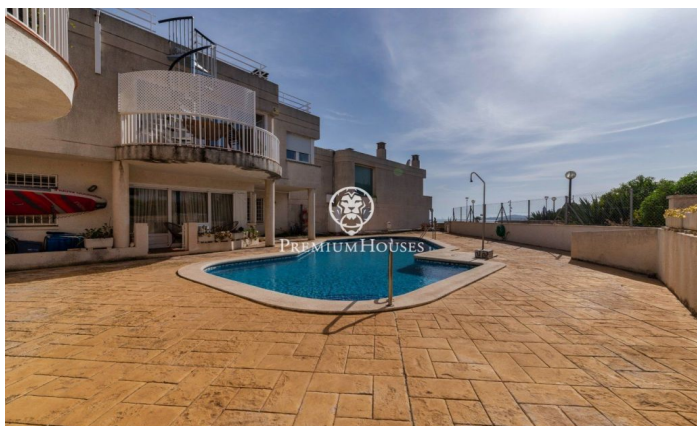

PREMIUMHOUSES
Excellence in Real Estate

Avda. Camí dels Capellans, 81
Local 3 Sitges
Tel: +34 93 809 72 40