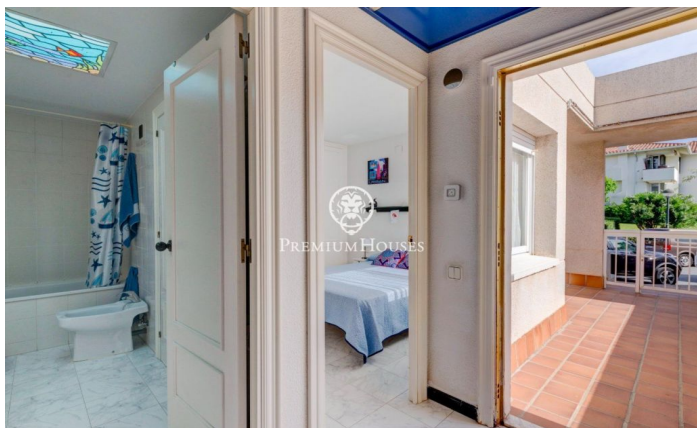

PREMIUMHOUSES
Excellence in Real Estate

Avda. Camí dels Capellans, 81
Local 3 Sitges
Tel: +34 93 809 72 40