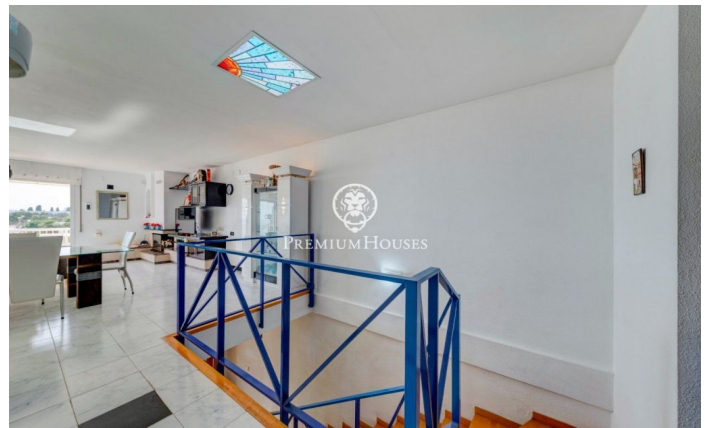

Frontline semi-detached House for Sale in Aiguadolç

Ref: PHS100597

Aiguadolç / Sitges

This exclusive townhouse for sale located on the first line of Aiguadolç is one of the few built so close to Balmins beach with views of all of Sitges. In front of the beach facing southwest. Spacious and bright house, as it is all exterior, 200m² built and distributed in 5 double bedrooms with fitted closets. It has 3 bathrooms in total and 2 of the bedrooms are en suite. On the main entrance floor there is a small hall connected through a small corridor, with the main living room and kitchen. On one side of the hall we have the entrance to the first double bedroom en suite, with full bathroom. Overlooking the large living room, we have to your left the fully equipped kitchen with window open to the living room. Once in the living room we can contemplate the relaxing views to the sea and the horizon, from the sofa or the terrace facing the sea. Downstairs we have the night area with another living room with access to the terrace and the communal pool, and the 4 double bedrooms also exterior and with desks and fitted closets. Of these rooms, the largest is en suite and, in addition to a large whirlpool bath, is connected to a terrace facing the sea and direct access to the pool. On the lower floor we have the parking directly connected to the house. This parking has ...

€1,200,000

188 m²
5 Bedrooms
3 Bathrooms
Heating
Sea views
Backyard
Storage
Furnished
Terrace

Contact us for more information or to arrange a viewing

Tel: +34 93 809 72 40

sitges@premiumhouses.com

www.premiumhouses.es