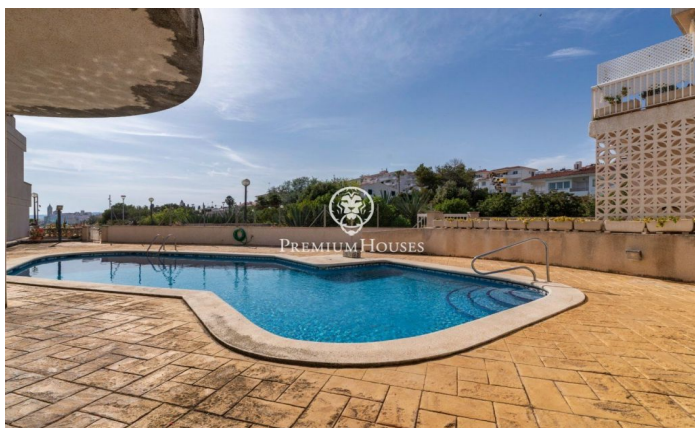

Contact us for more information or to arrange a viewing

Tel: +34 93 809 72 40

sitges@premiumhouses.com

www.premiumhouses.es