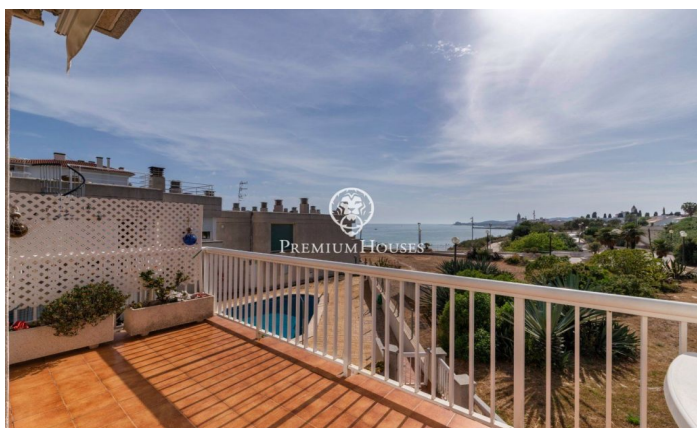

PREMIUMHOUSES
Excellence in Real Estate

Avda. Camí dels Capellans, 81
Local 3 Sitges
Tel: +34 93 809 72 40