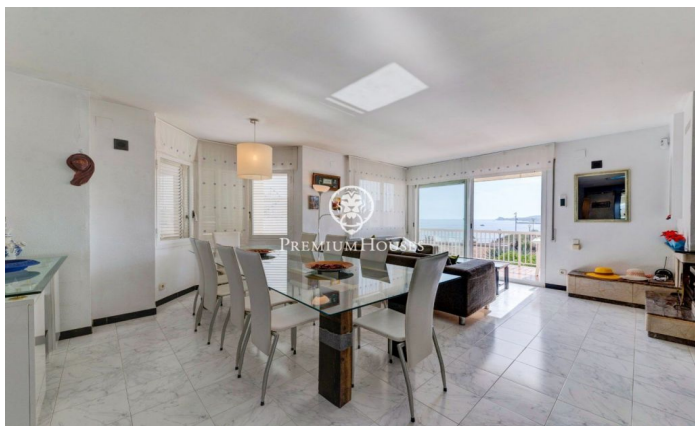

Frontline semi-detached House for Sale in Aiguadolç

Ref: PHS100597

Aiguadolç / Sitges

This exclusive townhouse for sale located on the first line of Aiguadolç is one of the few built so close to Balmins beach with views of all of Sitges. In front of the beach facing southwest. Spacious and bright house, as it is all exterior, 200m² built and distributed in 5 double bedrooms with fitted closets. It has 3 bathrooms in total and 2 of the bedrooms are en suite. On the main entrance floor there is a small hall connected through a small corridor, with the main living room and kitchen. On one side of the hall we have the entrance to the first double bedroom en suite, with full bathroom. Overlooking the large living room, we have to your left the fully equipped kitchen with window open to the living room. Once in the living room we can contemplate the relaxing views to the sea and the horizon, from the sofa or the terrace facing the sea. Downstairs we have the night area with another living room with access to the terrace and the communal pool, and the 4 double bedrooms also exterior and with desks and fitted closets. Of these rooms, the largest is en suite and, in addition to a large whirlpool bath, is connected to a terrace facing the sea and direct access to the pool. On the lower floor we have the parking directly connected to the house. This parking has ...

€1,200,000

188 m²
5 Bedrooms
3 Bathrooms
Heating
Sea views
Backyard
Storage
Furnished
Terrace

Contact us for more information or to arrange a viewing

Tel: +34 93 809 72 40

sitges@premiumhouses.com

www.premiumhouses.es