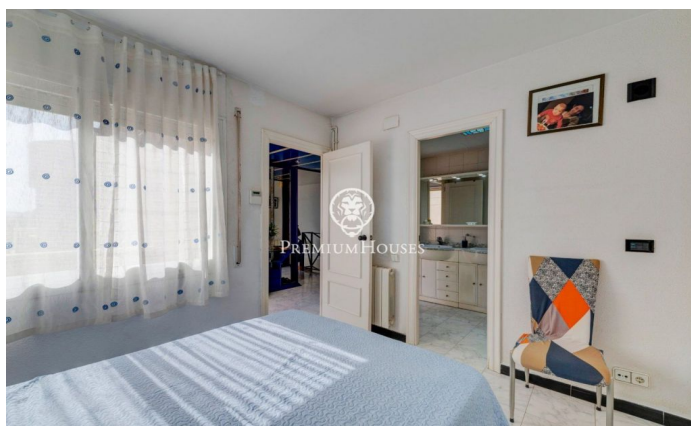

PREMIUMHOUSES
Excellence in Real Estate

Avda. Camí dels Capellans, 81
Local 3 Sitges
Tel: +34 93 809 72 40