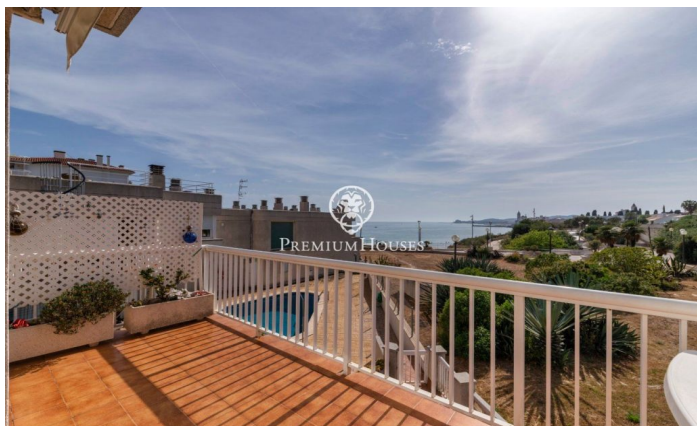

PREMIUMHOUSES
Excellence in Real Estate

Avda. Camí dels Capellans, 81
Local 3 Sitges
Tel: +34 93 809 72 40