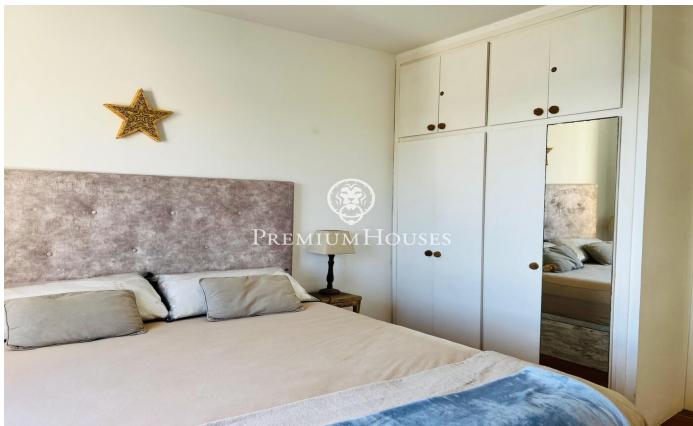

Apartment with Terrace and Sea Views for Winter Rental in Aiguadolç, Sitges

Ref: PHS100835

Aiguadolç / Sitges

Apartment with splendid sea views for rent in the Aiguadolç neighborhood, Sitges, for temporary rental (maximum 11 months). Availability February 2025. The house is in perfect condition and enjoys sea views from the terrace, dining room and master bedroom. With lots of light thanks to its south orientation. It is rented furnished and perfectly equipped. To the right of the entrance is the living-dining room, the fully equipped independent kitchen, which connects to the living-dining room through a serving hatch. The living room has direct access to the terrace. From the living room you access the main bedroom suite. To the right of the hall we find two other double bedrooms and another full bathroom. All bedrooms have built-in wardrobes. The house has parking for a small car included in the price and access to the community pool. The Aiguadolç neighborhood of Sitges is known for its tranquility and proximity to the beach and the port of Sitges. It is an area that has many restaurants and other services. The house is located a few meters from the beach and the port and very close to the C-31 highway towards Barcelona and the airport.

€1,850

72 m²
3 Bedrooms
2 Bathrooms
Pool
Heating
Sea views
Furnished
Phone
Terrace

Contact us for more information or to arrange a viewing

Tel: +34 93 809 72 40

sitges@premiumhouses.com

www.premiumhouses.es