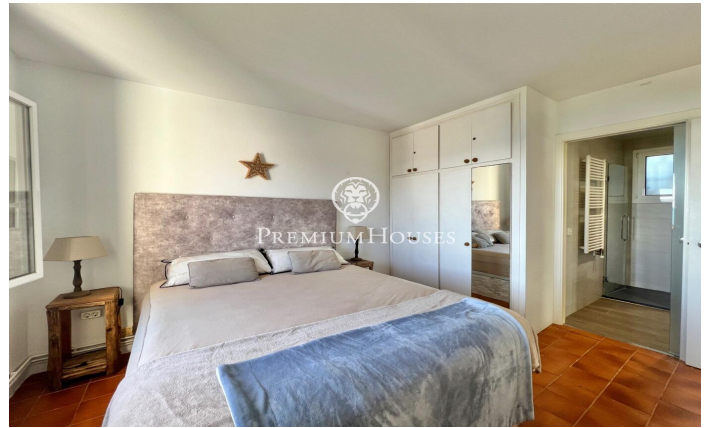

Apartment with Terrace and Sea Views for Winter Rental in Aiguadolç, Sitges

Ref: PHS100835

Aiguadolç / Sitges

Apartment with splendid sea views for rent in the Aiguadolç neighborhood, Sitges, for temporary rental (maximum 11 months). Availability February 2025. The house is in perfect condition and enjoys sea views from the terrace, dining room and master bedroom. With lots of light thanks to its south orientation. It is rented furnished and perfectly equipped. To the right of the entrance is the living-dining room, the fully equipped independent kitchen, which connects to the living-dining room through a serving hatch. The living room has direct access to the terrace. From the living room you access the main bedroom suite. To the right of the hall we find two other double bedrooms and another full bathroom. All bedrooms have built-in wardrobes. The house has parking for a small car included in the price and access to the community pool. The Aiguadolç neighborhood of Sitges is known for its tranquility and proximity to the beach and the port of Sitges. It is an area that has many restaurants and other services. The house is located a few meters from the beach and the port and very close to the C-31 highway towards Barcelona and the airport.

€1,850

72 m²
3 Bedrooms
2 Bathrooms
Pool
Heating
Sea views
Furnished
Phone
Terrace

Contact us for more information or to arrange a viewing

Tel: +34 93 809 72 40

sitges@premiumhouses.com

www.premiumhouses.es