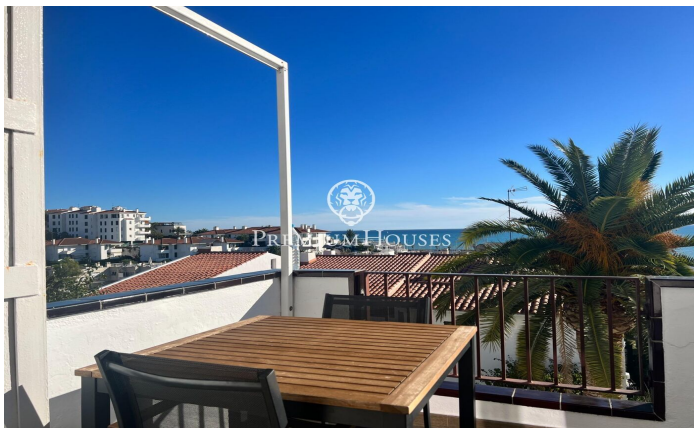

Apartment with Terrace and Sea Views for Winter Rental in Aiguadolç, Sitges

Ref: PHS100835

Aiguadolç / Sitges

Apartment with splendid sea views for rent in the Aiguadolç neighborhood, Sitges, for temporary rental (maximum 11 months). Availability February 2025. The house is in perfect condition and enjoys sea views from the terrace, dining room and master bedroom. With lots of light thanks to its south orientation. It is rented furnished and perfectly equipped. To the right of the entrance is the living-dining room, the fully equipped independent kitchen, which connects to the living-dining room through a serving hatch. The living room has direct access to the terrace. From the living room you access the main bedroom suite. To the right of the hall we find two other double bedrooms and another full bathroom. All bedrooms have built-in wardrobes. The house has parking for a small car included in the price and access to the community pool. The Aiguadolç neighborhood of Sitges is known for its tranquility and proximity to the beach and the port of Sitges. It is an area that has many restaurants and other services. The house is located a few meters from the beach and the port and very close to the C-31 highway towards Barcelona and the airport.

€1,850

72 m²
3 Bedrooms
2 Bathrooms
Pool
Heating
Sea views
Furnished
Phone
Terrace

Contact us for more information or to arrange a viewing

Tel: +34 93 809 72 40

sitges@premiumhouses.com

www.premiumhouses.es