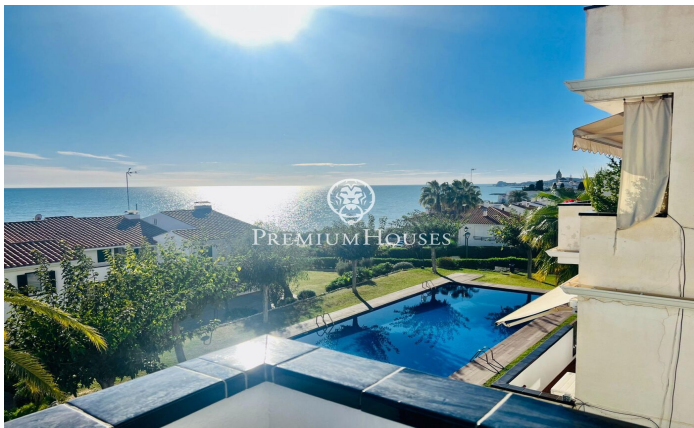

Apartment with Terrace and Sea Views for Winter Rental in Aiguadolç, Sitges

Ref: PHS100835

Aiguadolç / Sitges

Apartment with splendid sea views for rent in the Aiguadolç neighborhood, Sitges, for temporary rental (maximum 11 months). Availability February 2025. The house is in perfect condition and enjoys sea views from the terrace, dining room and master bedroom. With lots of light thanks to its south orientation. It is rented furnished and perfectly equipped. To the right of the entrance is the living-dining room, the fully equipped independent kitchen, which connects to the living-dining room through a serving hatch. The living room has direct access to the terrace. From the living room you access the main bedroom suite. To the right of the hall we find two other double bedrooms and another full bathroom. All bedrooms have built-in wardrobes. The house has parking for a small car included in the price and access to the community pool. The Aiguadolç neighborhood of Sitges is known for its tranquility and proximity to the beach and the port of Sitges. It is an area that has many restaurants and other services. The house is located a few meters from the beach and the port and very close to the C-31 highway towards Barcelona and the airport.

€1,850

72 m²
3 Bedrooms
2 Bathrooms
Pool
Heating
Sea views
Furnished
Phone
Terrace

Contact us for more information or to arrange a viewing

Tel: +34 93 809 72 40

sitges@premiumhouses.com

www.premiumhouses.es