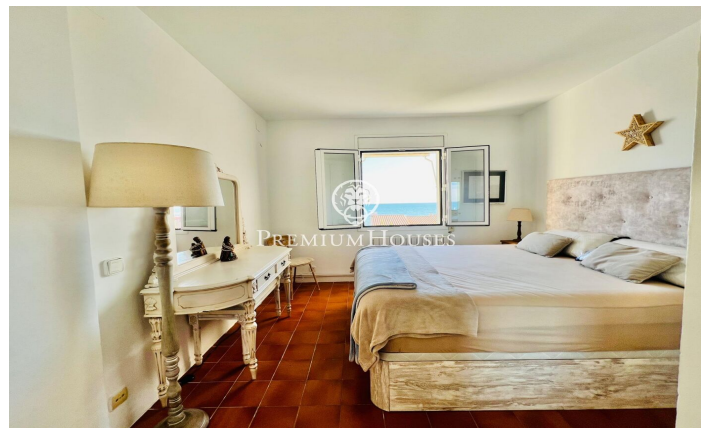

Apartment with Terrace and Sea Views for Winter Rental in Aiguadolç, Sitges

Ref: PHS100835

Aiguadolç / Sitges

Apartment with splendid sea views for rent in the Aiguadolç neighborhood, Sitges, for temporary rental (maximum 11 months). Availability February 2025. The house is in perfect condition and enjoys sea views from the terrace, dining room and master bedroom. With lots of light thanks to its south orientation. It is rented furnished and perfectly equipped. To the right of the entrance is the living-dining room, the fully equipped independent kitchen, which connects to the living-dining room through a serving hatch. The living room has direct access to the terrace. From the living room you access the main bedroom suite. To the right of the hall we find two other double bedrooms and another full bathroom. All bedrooms have built-in wardrobes. The house has parking for a small car included in the price and access to the community pool. The Aiguadolç neighborhood of Sitges is known for its tranquility and proximity to the beach and the port of Sitges. It is an area that has many restaurants and other services. The house is located a few meters from the beach and the port and very close to the C-31 highway towards Barcelona and the airport.

€1,850

72 m²
3 Bedrooms
2 Bathrooms
Pool
Heating
Sea views
Furnished
Phone
Terrace

Contact us for more information or to arrange a viewing

Tel: +34 93 809 72 40

sitges@premiumhouses.com

www.premiumhouses.es