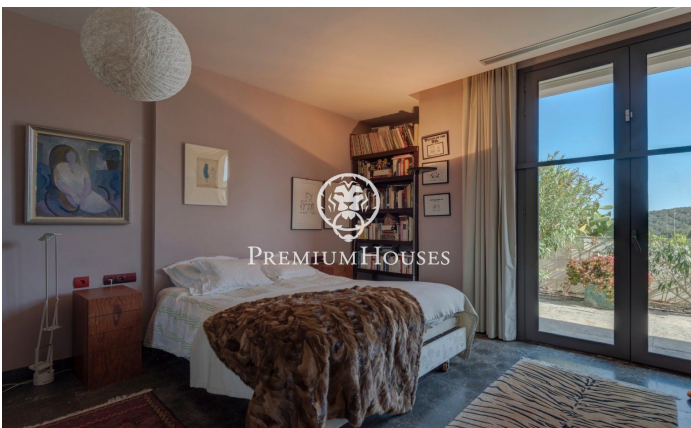

Detached villa in Els Cards

Ref: PHS100340

Sant Pere de Ribes / Barcelona Costa Sur

In the Els Cards neighborhood of Sant Pere de Ribes we present this chalet. The property is located in the middle of nature and enjoys wonderful views of the sea and the mountains. The house is distributed in a day area that has a living-dining room and a kitchen with an island. From the living room there is access to a terrace and the garden. The night area has two double rooms and two single rooms. There are two full bathrooms that serve the entire house. The property also has an insulated and heated indoor jacuzzi. The Els Cards neighborhood of Sant Pere de Ribes is a residential and quiet area. It is located 5 minutes by car from Sitges, Vilanova and international schools. It has easy access to the C-32 highway towards Barcelona.

€950,000

432 m²
4 Bedrooms
2 Bathrooms
1,081 m² plot
A/C
Heating
Sea views
Furnished
Security

Contact us for more information or to arrange a viewing

Tel: +34 93 809 72 40

sitges@premiumhouses.com

www.premiumhouses.es