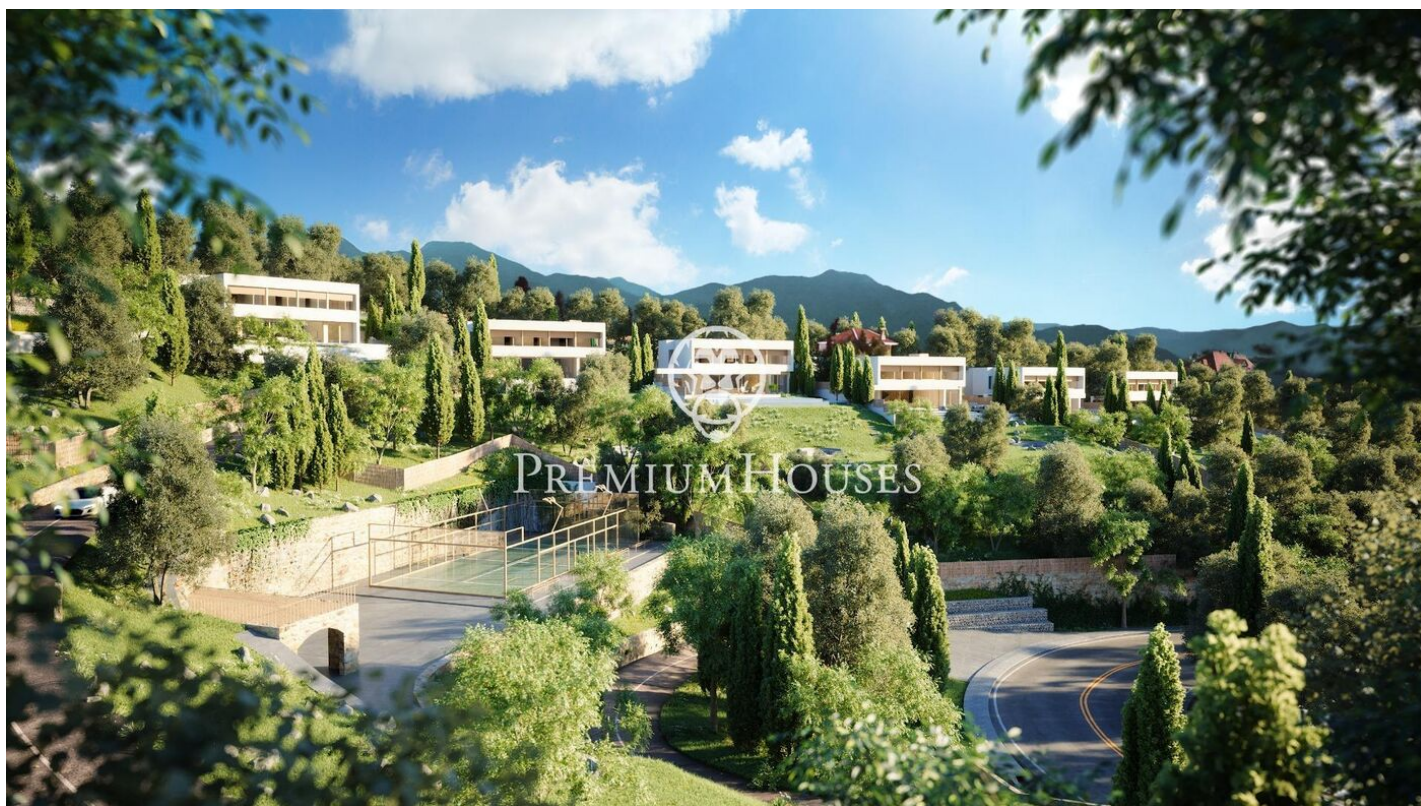

Exclusive new build houses with frontal sea views

Ref: PH102987

Sant Andreu de Llavaneres / Maresme/Barcelona Costa Norte

We present the most exclusive private residential complex with sea views in Sant Andreu de Llavaneras. Luxury and discretion define it! Discover the only luxury residential complex located in a private gated community, with stunning sea views. Located just five minutes from the charming village of Sant Andreu de Llavaneras, these properties are the perfect retreat for those seeking tranquility and elegance. Sant Andreu de Llavaneras is a privileged town, famous for its microclimate that makes it a perfect place to enjoy the sun all year round. Here you will find first-class golf courses, the exclusive El Balis yacht harbour, as well as tennis and paddle tennis clubs to satisfy the most demanding. In addition, its varied gastronomic offer will allow you to enjoy a unique culinary experience. And best of all, you are only 30 minutes away from Barcelona, where you can enjoy its rich cultural and gastronomic offer. Don't miss the opportunity to live in a place where luxury and nature meet! With a total surface area of 19.810m², this residential complex of 6 single-family houses, each with a private garden and spectacular sea views. On entering the complex, we are greeted by a pleasant stroll through magnificent trees and low maintenance Mediterranean vegetation that leads direct...

€2,400,000

569 m²
5 Bedrooms
5 Bathrooms
3,666 m² plot
A/C
Heating
Lift
Phone
Security
Gym
Parking
Built in closets