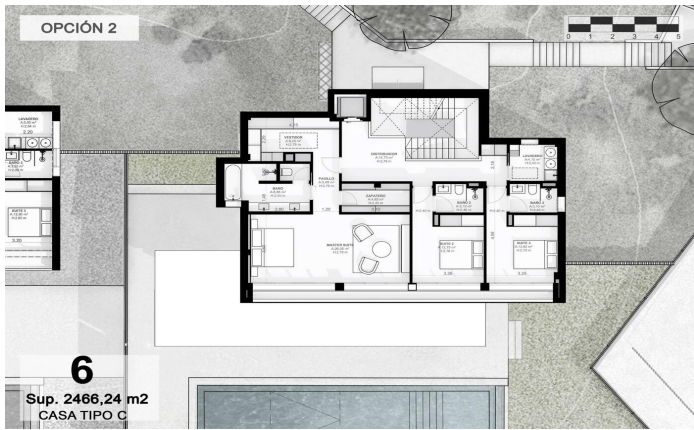

Exclusive new build houses with frontal sea views

Ref: PH102987

Sant Andreu de Llavaneres / Maresme/Barcelona Costa Norte

We present the most exclusive private residential complex with sea views in Sant Andreu de Llavaneres. Luxury and discretion define it! Discover the only luxury residential complex located in a private gated community, with stunning sea views. Located just five minutes from the charming village of Sant Andreu de Llavaneres, these properties are the perfect retreat for those seeking tranquillity and elegance. Sant Andreu de Llavaneres is a privileged town, famous for its microclimate that makes it a perfect place to enjoy the sun all year round. Here you will find first-class golf courses, the exclusive El Balis yacht harbour, as well as tennis and paddle tennis clubs to satisfy the most demanding. In addition, its varied gastronomic offer will allow you to enjoy a unique culinary experience. And best of all, you are only 30 minutes away from Barcelona, where you can enjoy its rich cultural and gastronomic offer. Don't miss the opportunity to live in a place where luxury and nature meet! With a total surface area of 19.810m², this residential complex of 6 single-family houses, each with a private garden and spectacular sea views. On entering the complex, we are greeted by a pleasant stroll through magnificent trees and low maintenance Mediterranean vegetation that leads direct...

€2,400,000

569 m²
5 Bedrooms
5 Bathrooms
3,666 m² plot
A/C
Heating
Lift
Phone
Security
Gym
Parking
Built in closets

6
Sup. 2466,24 m2
CASA TIPO C

6
Sup. 2466,24 m2
CASA TIPO C

Barcelona Coast, the best place to live
Over 2,500 hours of sun per year