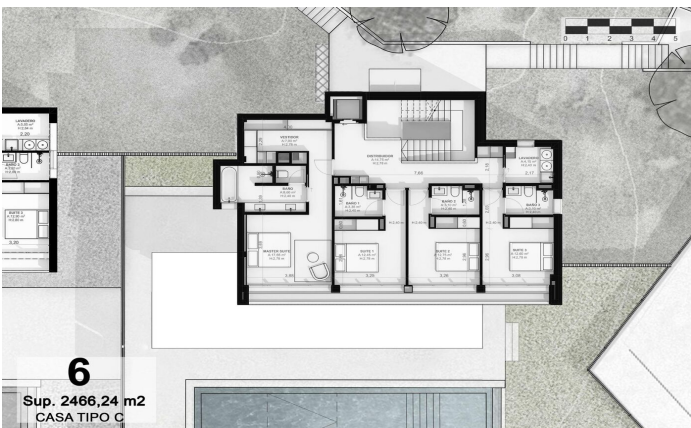

Exclusive new build houses with frontal sea views

Ref: PH102987

Sant Andreu de Llavaneres / Maresme/Barcelona Costa Norte

We present the most exclusive private residential complex with sea views in Sant Andreu de Llavaneres. Luxury and discretion define it! Discover the only luxury residential complex located in a private gated community, with stunning sea views. Located just five minutes from the charming village of Sant Andreu de Llavaneres, these properties are the perfect retreat for those seeking tranquillity and elegance. Sant Andreu de Llavaneres is a privileged town, famous for its microclimate that makes it a perfect place to enjoy the sun all year round. Here you will find first-class golf courses, the exclusive El Balis yacht harbour, as well as tennis and paddle tennis clubs to satisfy the most demanding. In addition, its varied gastronomic offer will allow you to enjoy a unique culinary experience. And best of all, you are only 30 minutes away from Barcelona, where you can enjoy its rich cultural and gastronomic offer. Don't miss the opportunity to live in a place where luxury and nature meet! With a total surface area of 19.810m², this residential complex of 6 single-family houses, each with a private garden and spectacular sea views. On entering the complex, we are greeted by a pleasant stroll through magnificent trees and low maintenance Mediterranean vegetation that leads direct...

€2,400,000

569 m²
5 Bedrooms
5 Bathrooms
3,666 m² plot
A/C
Heating
Lift
Phone
Security
Gym
Parking
Built in closets

6
Sup. 2466,24 m2
CASA TIPO C

6
Sup. 2466,24 m2
CASA TIPO C

Barcelona Coast, the best place to live
Over 2,500 hours of sun per year