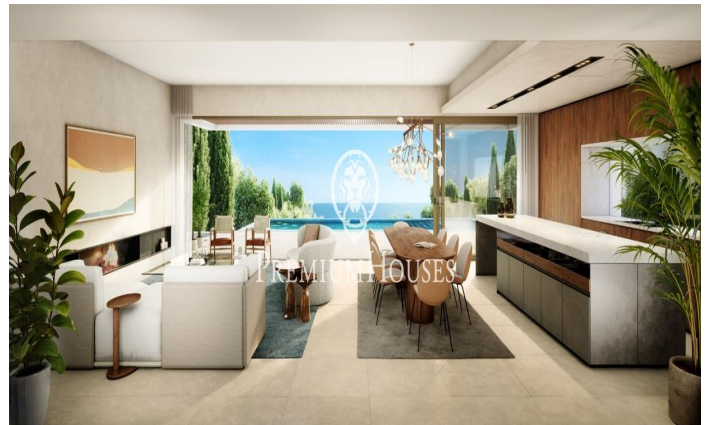

Exclusive new build houses with frontal sea views

Ref: PH102987

Sant Andreu de Llavaneres / Maresme/Barcelona Costa Norte

We present the most exclusive private residential complex with sea views in Sant Andreu de Llavaneres. Luxury and discretion define it! Discover the only luxury residential complex located in a private gated community, with stunning sea views. Located just five minutes from the charming village of Sant Andreu de Llavaneres, these properties are the perfect retreat for those seeking tranquillity and elegance. Sant Andreu de Llavaneres is a privileged town, famous for its microclimate that makes it a perfect place to enjoy the sun all year round. Here you will find first-class golf courses, the exclusive El Balis yacht harbour, as well as tennis and paddle tennis clubs to satisfy the most demanding. In addition, its varied gastronomic offer will allow you to enjoy a unique culinary experience. And best of all, you are only 30 minutes away from Barcelona, where you can enjoy its rich cultural and gastronomic offer. Don't miss the opportunity to live in a place where luxury and nature meet! With a total surface area of 19.810m², this residential complex of 6 single-family houses, each with a private garden and spectacular sea views. On entering the complex, we are greeted by a pleasant stroll through magnificent trees and low maintenance Mediterranean vegetation that leads direct...

€2,400,000

569 m²
5 Bedrooms
5 Bathrooms
3,666 m² plot
A/C
Heating
Lift
Phone
Security
Gym
Parking
Built in closets

6
Sup. 2466,24 m2
CASA TIPO C

6
Sup. 2466,24 m2
CASA TIPO C

Barcelona Coast, the best place to live
Over 2,500 hours of sun per year