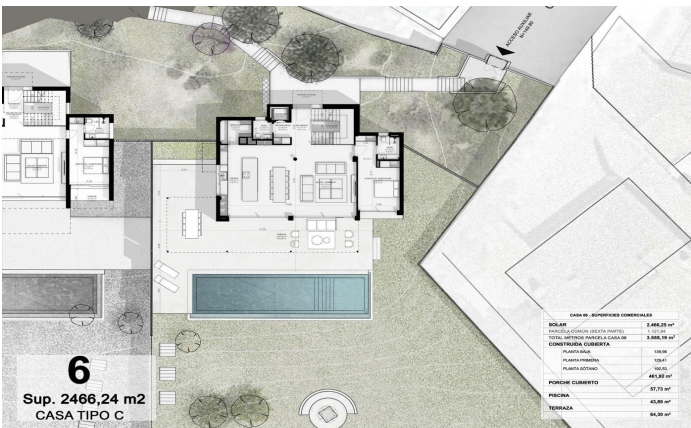

Exclusive new build houses with frontal sea views

Ref: PH102987

Sant Andreu de Llavaneres / Maresme/Barcelona Costa Norte

We present the most exclusive private residential complex with sea views in Sant Andreu de Llavaneres. Luxury and discretion define it! Discover the only luxury residential complex located in a private gated community, with stunning sea views. Located just five minutes from the charming village of Sant Andreu de Llavaneres, these properties are the perfect retreat for those seeking tranquillity and elegance. Sant Andreu de Llavaneres is a privileged town, famous for its microclimate that makes it a perfect place to enjoy the sun all year round. Here you will find first-class golf courses, the exclusive El Balis yacht harbour, as well as tennis and paddle tennis clubs to satisfy the most demanding. In addition, its varied gastronomic offer will allow you to enjoy a unique culinary experience. And best of all, you are only 30 minutes away from Barcelona, where you can enjoy its rich cultural and gastronomic offer. Don't miss the opportunity to live in a place where luxury and nature meet! With a total surface area of 19.810m², this residential complex of 6 single-family houses, each with a private garden and spectacular sea views. On entering the complex, we are greeted by a pleasant stroll through magnificent trees and low maintenance Mediterranean vegetation that leads direct...

€2,400,000

569 m²
5 Bedrooms
5 Bathrooms
3,666 m² plot
A/C
Heating
Lift
Phone
Security
Gym
Parking
Built in closets

6
Sup. 2466,24 m2
CASA TIPO C

6
Sup. 2466,24 m2
CASA TIPO C

Barcelona Coast, the best place to live
Over 2,500 hours of sun per year