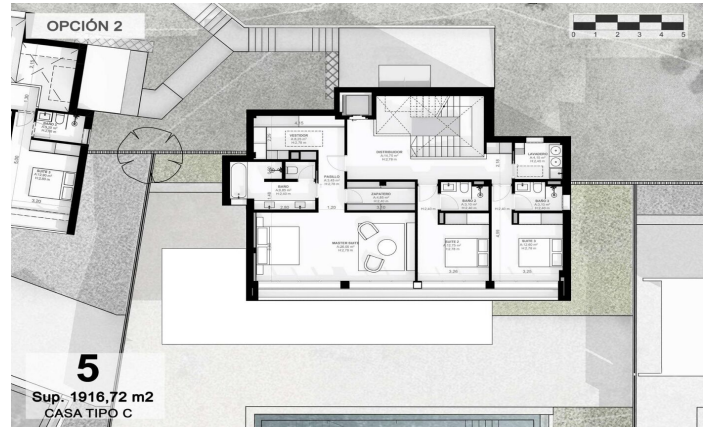

**€2,300,000**

512 m<sup>2</sup>  
5 Bedrooms  
5 Bathrooms  
3,116 m<sup>2</sup> plot  
A/C  
Heating  
Lift  
Phone  
Security  
Gym  
Parking  
Built in closets

**Barcelona Coast, the best place to live**  
Over 2,500 hours of sun per year