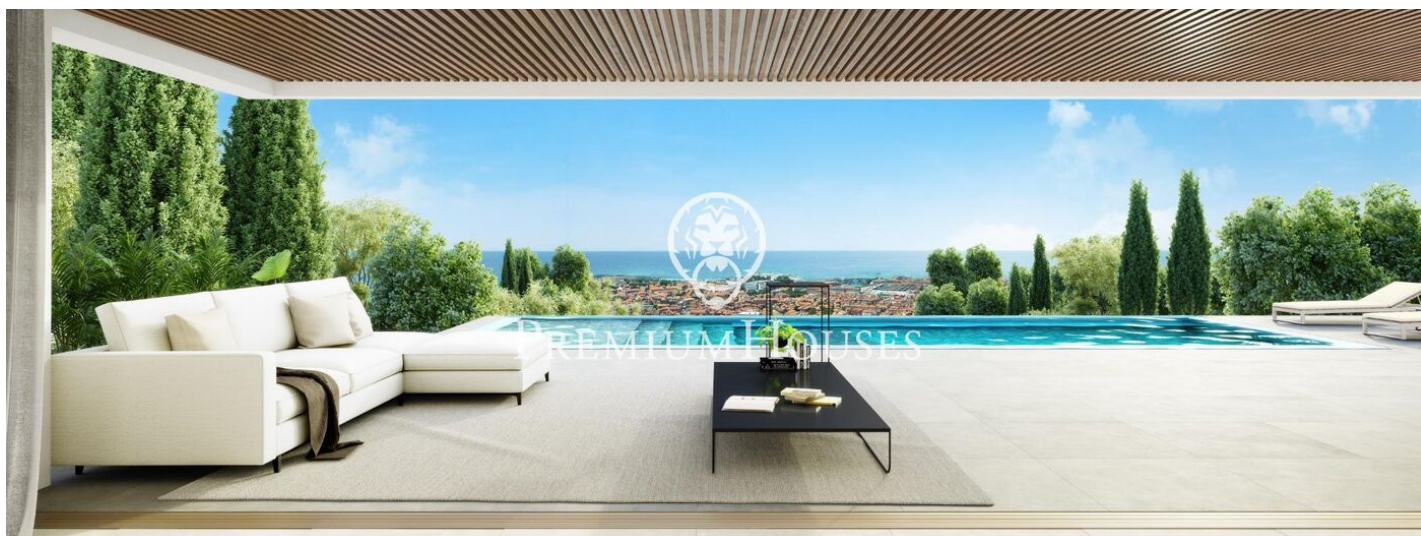

Exclusive new build houses with frontal sea views

Ref: PH102986

Sant Andreu de Llavaneres / Maresme/Barcelona Costa Norte

We present the most exclusive private residential complex with sea views in Sant Andreu de Llavaneras. Luxury and discretion define it! Discover the only luxury residential complex located in a private gated community, with stunning sea views. Located just five minutes from the charming village of Sant Andreu de Llavaneras, these properties are the perfect retreat for those seeking tranquility and elegance. Sant Andreu de Llavaneras is a privileged town, famous for its microclimate that makes it a perfect place to enjoy the sun all year round. Here you will find first-class golf courses, the exclusive El Balis yacht harbour, as well as tennis and paddle tennis clubs to satisfy the most demanding. In addition, its varied gastronomic offer will allow you to enjoy a unique culinary experience. And best of all, you are only 30 minutes away from Barcelona, where you can enjoy its rich cultural and gastronomic offer. Don't miss the opportunity to live in a place where luxury and nature meet! With a total surface area of 19.810m², this residential complex of 6 single-family houses, each with a private garden and spectacular sea views. On entering the complex, we are greeted by a pleasant stroll through magnificent trees and low maintenance Mediterranean vegetation that leads direct...

€2,300,000

512 m²
5 Bedrooms
5 Bathrooms
3,116 m² plot
A/C
Heating
Lift
Phone
Security
Gym
Parking
Built in closets