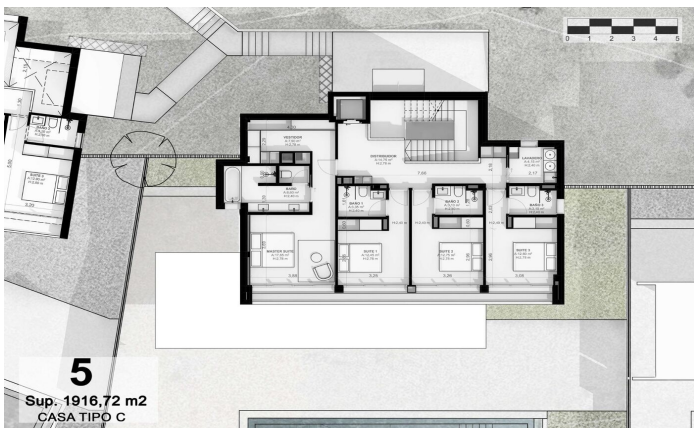

**€2,300,000**

512 m<sup>2</sup>  
5 Bedrooms  
5 Bathrooms  
3,116 m<sup>2</sup> plot  
A/C  
Heating  
Lift  
Phone  
Security  
Gym  
Parking  
Built in closets

**Barcelona Coast, the best place to live**  
Over 2,500 hours of sun per year