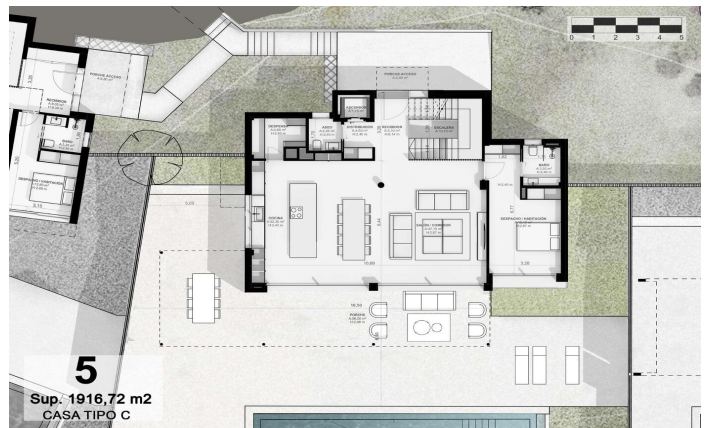

**€2,300,000**

512 m<sup>2</sup>  
5 Bedrooms  
5 Bathrooms  
3,116 m<sup>2</sup> plot  
A/C  
Heating  
Lift  
Phone  
Security  
Gym  
Parking  
Built in closets

**Barcelona Coast, the best place to live**  
Over 2,500 hours of sun per year