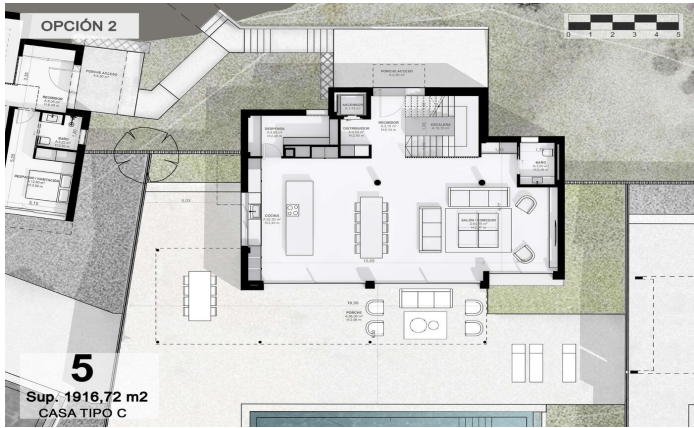

**€2,300,000**

512 m<sup>2</sup>  
5 Bedrooms  
5 Bathrooms  
3,116 m<sup>2</sup> plot  
A/C  
Heating  
Lift  
Phone  
Security  
Gym  
Parking  
Built in closets

**Barcelona Coast, the best place to live**  
Over 2,500 hours of sun per year