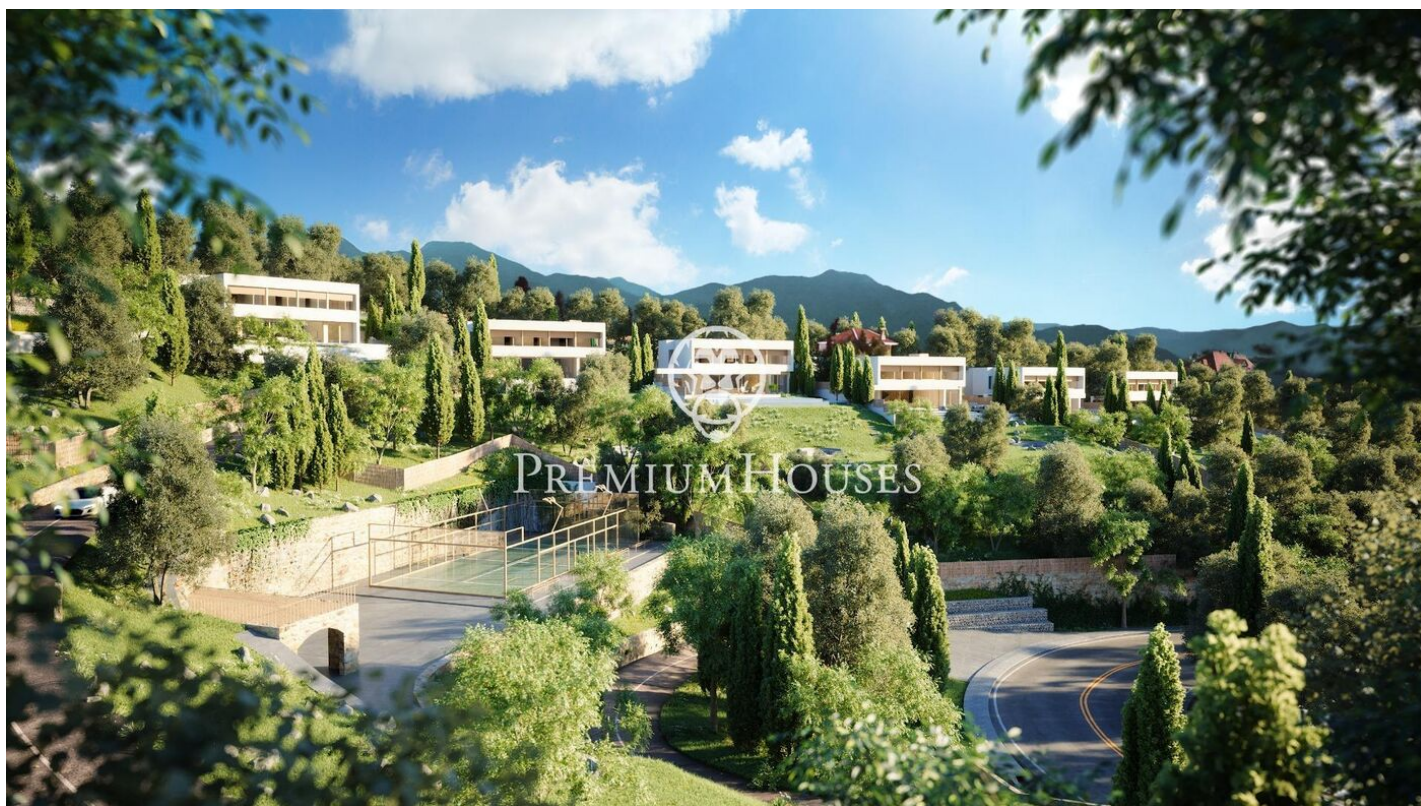

## Exclusive new build houses with frontal sea views

Ref: PH102986

### **Sant Andreu de Llavaneres / Maresme/Barcelona Costa Norte**

We present the most exclusive private residential complex with sea views in Sant Andreu de Llavaneras. Luxury and discretion define it! Discover the only luxury residential complex located in a private gated community, with stunning sea views. Located just five minutes from the charming village of Sant Andreu de Llavaneras, these properties are the perfect retreat for those seeking tranquility and elegance. Sant Andreu de Llavaneras is a privileged town, famous for its microclimate that makes it a perfect place to enjoy the sun all year round. Here you will find first-class golf courses, the exclusive El Balis yacht harbour, as well as tennis and paddle tennis clubs to satisfy the most demanding. In addition, its varied gastronomic offer will allow you to enjoy a unique culinary experience. And best of all, you are only 30 minutes away from Barcelona, where you can enjoy its rich cultural and gastronomic offer. Don't miss the opportunity to live in a place where luxury and nature meet! With a total surface area of 19.810m<sup>2</sup>, this residential complex of 6 single-family houses, each with a private garden and spectacular sea views. On entering the complex, we are greeted by a pleasant stroll through magnificent trees and low maintenance Mediterranean vegetation that leads direct...