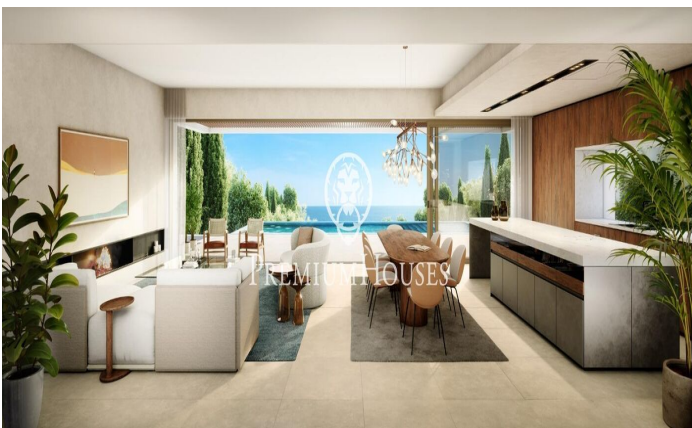

### **Sant Andreu de Llavaneres / Maresme/Barcelona Costa Norte**

We present the most exclusive private residential complex with sea views in Sant Andreu de Llavaneras. Luxury and discretion define it! Discover the only luxury residential complex located in a private gated community, with stunning sea views. Located just five minutes from the charming village of Sant Andreu de Llavaneras, these properties are the perfect retreat for those seeking tranquility and elegance. Sant Andreu de Llavaneras is a privileged town, famous for its microclimate that makes it a perfect place to enjoy the sun all year round. Here you will find first-class golf courses, the exclusive El Balis yacht harbour, as well as tennis and paddle tennis clubs to satisfy the most demanding. In addition, its varied gastronomic offer will allow you to enjoy a unique culinary experience. And best of all, you are only 30 minutes away from Barcelona, where you can enjoy its rich cultural and gastronomic offer. Don't miss the opportunity to live in a place where luxury and nature meet! With a total surface area of 19.810m<sup>2</sup>, this residential complex of 6 single-family houses, each with a private garden and spectacular sea views. On entering the complex, we are greeted by a pleasant stroll through magnificent trees and low maintenance Mediterranean vegetation that leads direct...

**€2,300,000**

512 m<sup>2</sup>  
5 Bedrooms  
5 Bathrooms  
3,116 m<sup>2</sup> plot  
A/C  
Heating  
Lift  
Phone  
Security  
Gym  
Parking  
Built in closets

**Barcelona Coast, the best place to live**  
Over 2,500 hours of sun per year