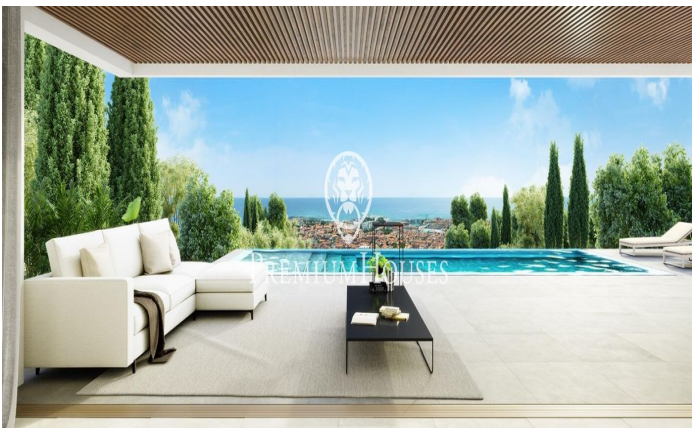

### **Sant Andreu de Llavaneres / Maresme/Barcelona Costa Norte**

We present the most exclusive private residential complex with sea views in Sant Andreu de Llavaneras. Luxury and discretion define it! Discover the only luxury residential complex located in a private gated community, with stunning sea views. Located just five minutes from the charming village of Sant Andreu de Llavaneras, these properties are the perfect retreat for those seeking tranquility and elegance. Sant Andreu de Llavaneras is a privileged town, famous for its microclimate that makes it a perfect place to enjoy the sun all year round. Here you will find first-class golf courses, the exclusive El Balis yacht harbour, as well as tennis and paddle tennis clubs to satisfy the most demanding. In addition, its varied gastronomic offer will allow you to enjoy a unique culinary experience. And best of all, you are only 30 minutes away from Barcelona, where you can enjoy its rich cultural and gastronomic offer. Don't miss the opportunity to live in a place where luxury and nature meet! With a total surface area of 19.810m<sup>2</sup>, this residential complex of 6 single-family houses, each with a private garden and spectacular sea views. On entering the complex, we are greeted by a pleasant stroll through magnificent trees and low maintenance Mediterranean vegetation that leads direct...

**€2,300,000**

512 m<sup>2</sup>  
5 Bedrooms  
5 Bathrooms  
3,116 m<sup>2</sup> plot  
A/C  
Heating  
Lift  
Phone  
Security  
Gym  
Parking  
Built in closets

**Barcelona Coast, the best place to live**  
Over 2,500 hours of sun per year