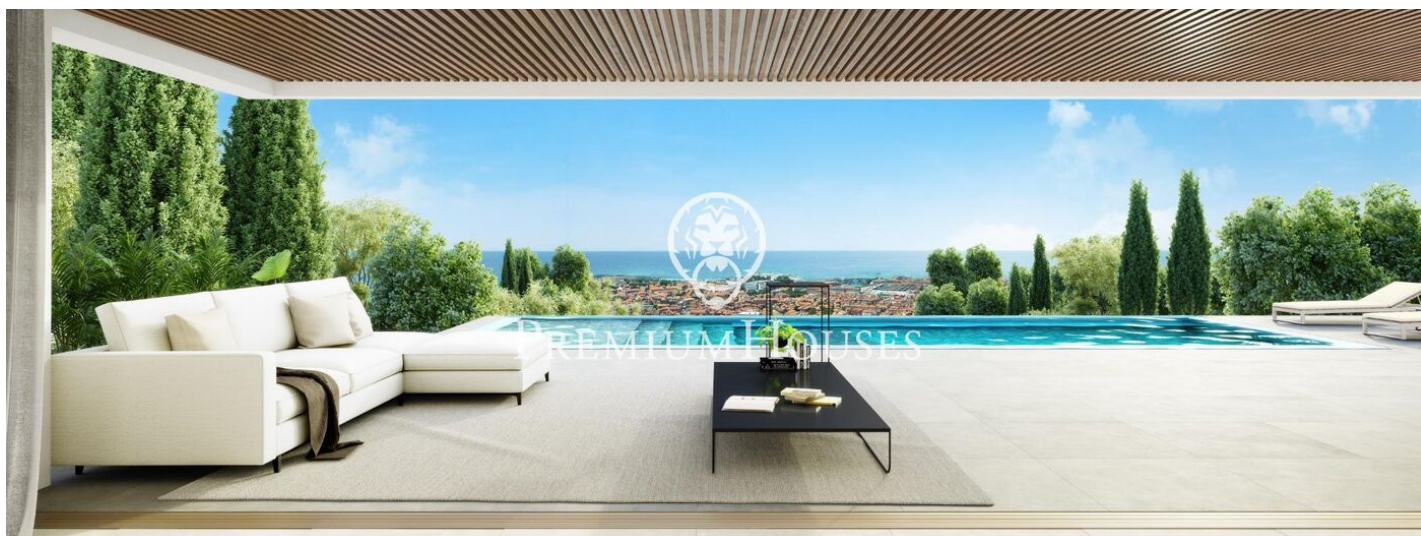

Exclusive new build houses with frontal sea views

Ref: PH102986

Sant Andreu de Llavaneres / Maresme/Barcelona Costa Norte

We present the most exclusive private residential complex with sea views in Sant Andreu de Llavaneras. Luxury and discretion define it! Discover the only luxury residential complex located in a private gated community, with stunning sea views. Located just five minutes from the charming village of Sant Andreu de Llavaneras, these properties are the perfect retreat for those seeking tranquillity and elegance. Sant Andreu de Llavaneras is a privileged town, famous for its microclimate that makes it a perfect place to enjoy the sun all year round. Here you will find first-class golf courses, the exclusive El Balis yacht harbour, as well as tennis and paddle tennis clubs to satisfy the most demanding. In addition, its varied gastronomic offer will allow you to enjoy a unique culinary experience. And best of all, you are only 30 minutes away from Barcelona, where you can enjoy its rich cultural and gastronomic offer. Don't miss the opportunity to live in a place where luxury and nature meet! With a total surface area of 19.810m², this residential complex of 6 single-family houses, each with a private garden and spectacular sea views. On entering the complex, we are greeted by a pleasant stroll through magnificent trees and low maintenance Mediterranean vegetation that leads direct...

€2,300,000

512 m²
5 Bedrooms
5 Bathrooms
3,116 m² plot
A/C
Heating
Lift
Phone
Security
Gym
Parking
Built in closets