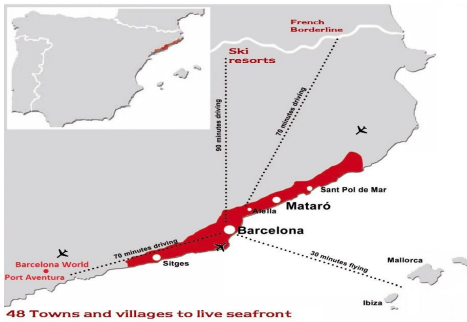

Barcelona Coast, the best place to live
Over 2,500 hours of sun per year