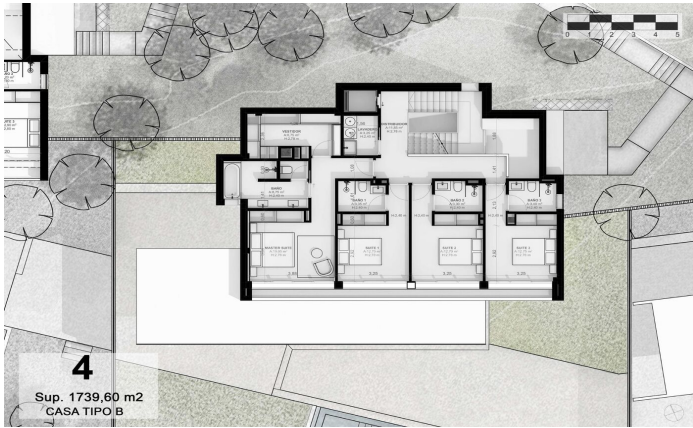

Exclusive new build houses with frontal sea views

Ref: PH102985

Sant Andreu de Llavaneres / Maresme/Barcelona Costa Norte

We present the most exclusive private residential complex with sea views in Sant Andreu de Llavaneras. Luxury and discretion define it! Discover the only luxury residential complex located in a private gated community, with stunning sea views. Located just five minutes from the charming village of Sant Andreu de Llavaneras, these properties are the perfect retreat for those seeking tranquillity and elegance. Sant Andreu de Llavaneras is a privileged town, famous for its microclimate that makes it a perfect place to enjoy the sun all year round. Here you will find first-class golf courses, the exclusive El Balis yacht harbour, as well as tennis and paddle tennis clubs to satisfy the most demanding. In addition, its varied gastronomic offer will allow you to enjoy a unique culinary experience. And best of all, you are only 30 minutes away from Barcelona, where you can enjoy its rich cultural and gastronomic offer. Don't miss the opportunity to live in a place where luxury and nature meet! With a total surface area of 19.810m², this residential complex of 6 single-family houses, each with a private garden and spectacular sea views. On entering the complex, we are greeted by a pleasant stroll through magnificent trees and low maintenance Mediterranean vegetation that leads direct...

€2,200,000

516 m²
5 Bedrooms
5 Bathrooms
2,940 m² plot
A/C
Heating
Lift
Phone
Security
Gym
Parking
Terrace
Built in closets

Barcelona Coast, the best place to live
Over 2,500 hours of sun per year

Contact us for more information or to arrange a viewing