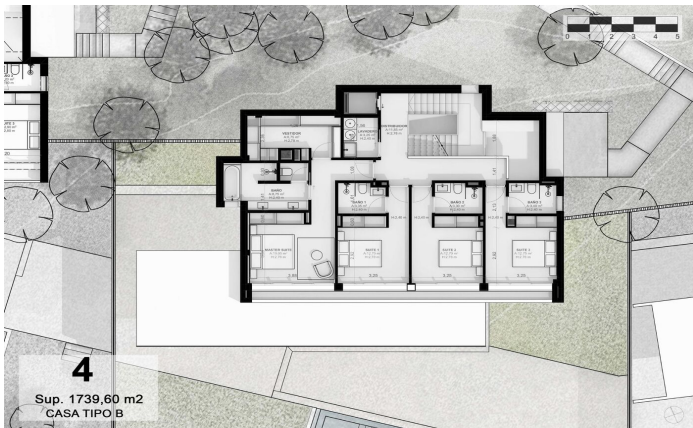

Barcelona Coast, the best place to live
Over 2,500 hours of sun per year

Contact us for more information or to arrange a viewing

Tel: +34 93 798 88 99

info@premiumhouses.com

www.premiumhouses.es