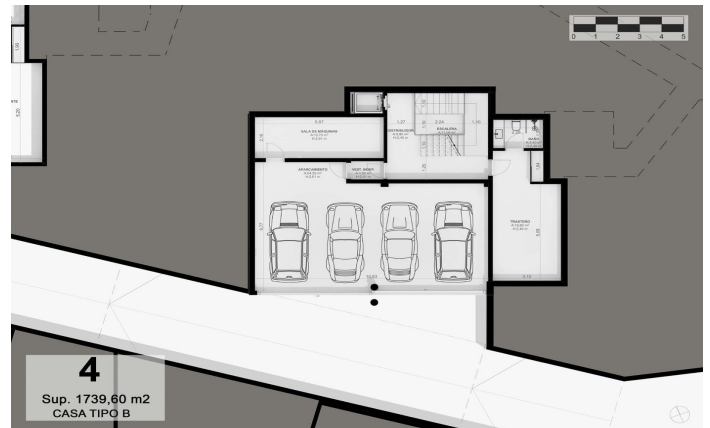

Barcelona Coast, the best place to live
Over 2,500 hours of sun per year

Contact us for more information or to arrange a viewing

Tel: +34 93 798 88 99

info@premiumhouses.com

www.premiumhouses.es