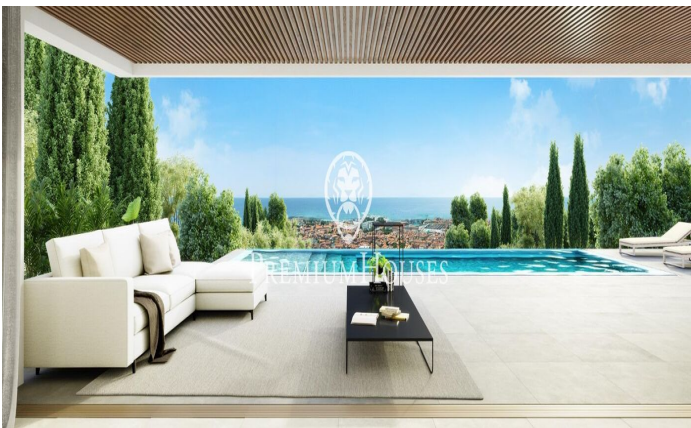

Exclusive new build houses with frontal sea views

Ref: PH102985

Sant Andreu de Llavaneres / Maresme/Barcelona Costa Norte

We present the most exclusive private residential complex with sea views in Sant Andreu de Llavaneras. Luxury and discretion define it! Discover the only luxury residential complex located in a private gated community, with stunning sea views. Located just five minutes from the charming village of Sant Andreu de Llavaneras, these properties are the perfect retreat for those seeking tranquility and elegance. Sant Andreu de Llavaneras is a privileged town, famous for its microclimate that makes it a perfect place to enjoy the sun all year round. Here you will find first-class golf courses, the exclusive El Balis yacht harbour, as well as tennis and paddle tennis clubs to satisfy the most demanding. In addition, its varied gastronomic offer will allow you to enjoy a unique culinary experience. And best of all, you are only 30 minutes away from Barcelona, where you can enjoy its rich cultural and gastronomic offer. Don't miss the opportunity to live in a place where luxury and nature meet! With a total surface area of 19.810m², this residential complex of 6 single-family houses, each with a private garden and spectacular sea views. On entering the complex, we are greeted by a pleasant stroll through magnificent trees and low maintenance Mediterranean vegetation that leads direct...

€2,200,000

516 m²
5 Bedrooms
5 Bathrooms
2,940 m² plot
A/C
Heating
Lift
Phone
Security
Gym
Parking
Terrace
Built in closets

Barcelona Coast, the best place to live
Over 2,500 hours of sun per year