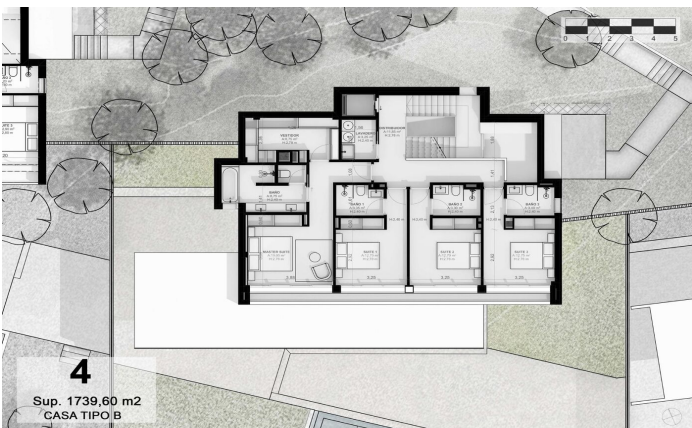

Exclusive new build houses with frontal sea views

Ref: PH102985

Sant Andreu de Llavaneres / Maresme/Barcelona Costa Norte

We present the most exclusive private residential complex with sea views in Sant Andreu de Llavaneras. Luxury and discretion define it! Discover the only luxury residential complex located in a private gated community, with stunning sea views. Located just five minutes from the charming village of Sant Andreu de Llavaneras, these properties are the perfect retreat for those seeking tranquility and elegance. Sant Andreu de Llavaneras is a privileged town, famous for its microclimate that makes it a perfect place to enjoy the sun all year round. Here you will find first-class golf courses, the exclusive El Balis yacht harbour, as well as tennis and paddle tennis clubs to satisfy the most demanding. In addition, its varied gastronomic offer will allow you to enjoy a unique culinary experience. And best of all, you are only 30 minutes away from Barcelona, where you can enjoy its rich cultural and gastronomic offer. Don't miss the opportunity to live in a place where luxury and nature meet! With a total surface area of 19.810m², this residential complex of 6 single-family houses, each with a private garden and spectacular sea views. On entering the complex, we are greeted by a pleasant stroll through magnificent trees and low maintenance Mediterranean vegetation that leads direct...

€2,200,000

516 m²
5 Bedrooms
5 Bathrooms
2,940 m² plot
A/C
Heating
Lift
Phone
Security
Gym
Parking
Terrace
Built in closets

Barcelona Coast, the best place to live
Over 2,500 hours of sun per year