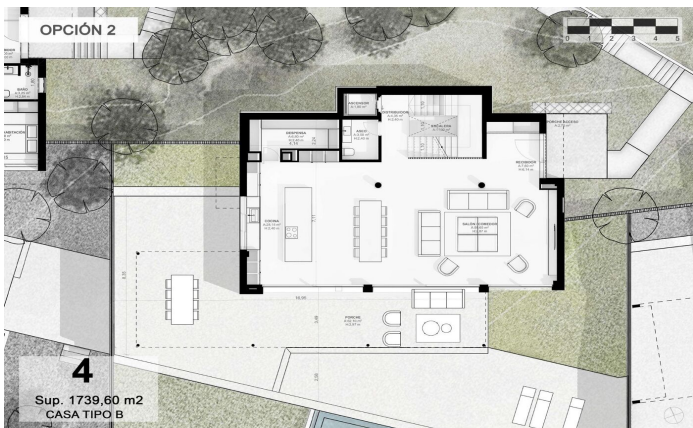

Barcelona Coast, the best place to live
Over 2,500 hours of sun per year

Contact us for more information or to arrange a viewing

Tel: +34 93 798 88 99

info@premiumhouses.com

www.premiumhouses.es