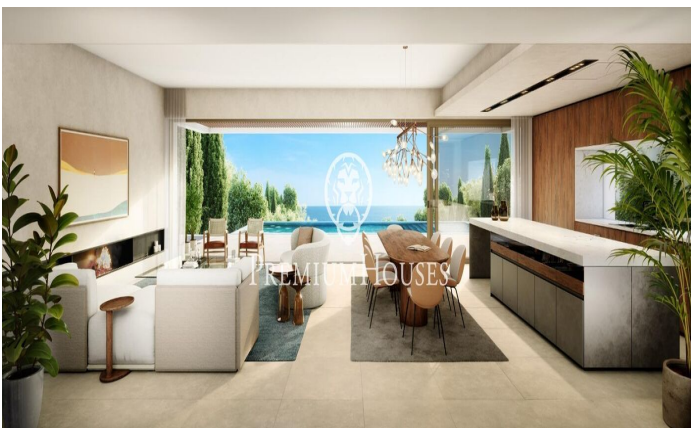

Exclusive new build houses with frontal sea views

Ref: PH102985

Sant Andreu de Llavaneres / Maresme/Barcelona Costa Norte

We present the most exclusive private residential complex with sea views in Sant Andreu de Llavaneras. Luxury and discretion define it! Discover the only luxury residential complex located in a private gated community, with stunning sea views. Located just five minutes from the charming village of Sant Andreu de Llavaneras, these properties are the perfect retreat for those seeking tranquility and elegance. Sant Andreu de Llavaneras is a privileged town, famous for its microclimate that makes it a perfect place to enjoy the sun all year round. Here you will find first-class golf courses, the exclusive El Balis yacht harbour, as well as tennis and paddle tennis clubs to satisfy the most demanding. In addition, its varied gastronomic offer will allow you to enjoy a unique culinary experience. And best of all, you are only 30 minutes away from Barcelona, where you can enjoy its rich cultural and gastronomic offer. Don't miss the opportunity to live in a place where luxury and nature meet! With a total surface area of 19.810m², this residential complex of 6 single-family houses, each with a private garden and spectacular sea views. On entering the complex, we are greeted by a pleasant stroll through magnificent trees and low maintenance Mediterranean vegetation that leads direct...

€2,200,000

516 m²
5 Bedrooms
5 Bathrooms
2,940 m² plot
A/C
Heating
Lift
Phone
Security
Gym
Parking
Terrace
Built in closets

Barcelona Coast, the best place to live
Over 2,500 hours of sun per year