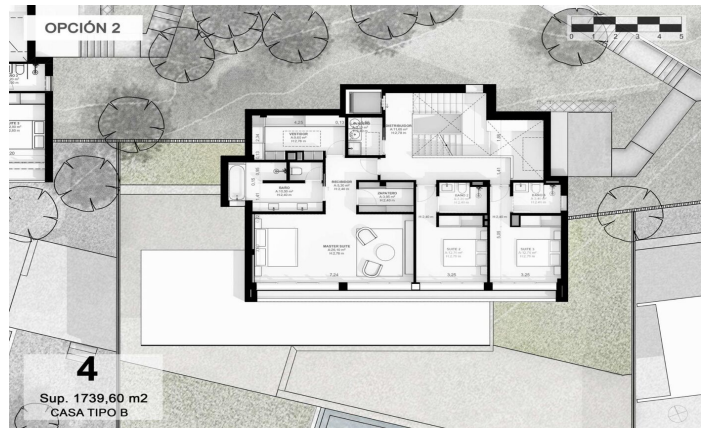

Exclusive new build houses with frontal sea views

Ref: PH102985

Sant Andreu de Llavaneres / Maresme/Barcelona Costa Norte

We present the most exclusive private residential complex with sea views in Sant Andreu de Llavaneras. Luxury and discretion define it! Discover the only luxury residential complex located in a private gated community, with stunning sea views. Located just five minutes from the charming village of Sant Andreu de Llavaneras, these properties are the perfect retreat for those seeking tranquillity and elegance. Sant Andreu de Llavaneras is a privileged town, famous for its microclimate that makes it a perfect place to enjoy the sun all year round. Here you will find first-class golf courses, the exclusive El Balis yacht harbour, as well as tennis and paddle tennis clubs to satisfy the most demanding. In addition, its varied gastronomic offer will allow you to enjoy a unique culinary experience. And best of all, you are only 30 minutes away from Barcelona, where you can enjoy its rich cultural and gastronomic offer. Don't miss the opportunity to live in a place where luxury and nature meet! With a total surface area of 19.810m², this residential complex of 6 single-family houses, each with a private garden and spectacular sea views. On entering the complex, we are greeted by a pleasant stroll through magnificent trees and low maintenance Mediterranean vegetation that leads direct...

€2,200,000

516 m²
5 Bedrooms
5 Bathrooms
2,940 m² plot
A/C
Heating
Lift
Phone
Security
Gym
Parking
Terrace
Built in closets

Barcelona Coast, the best place to live
Over 2,500 hours of sun per year

Contact us for more information or to arrange a viewing