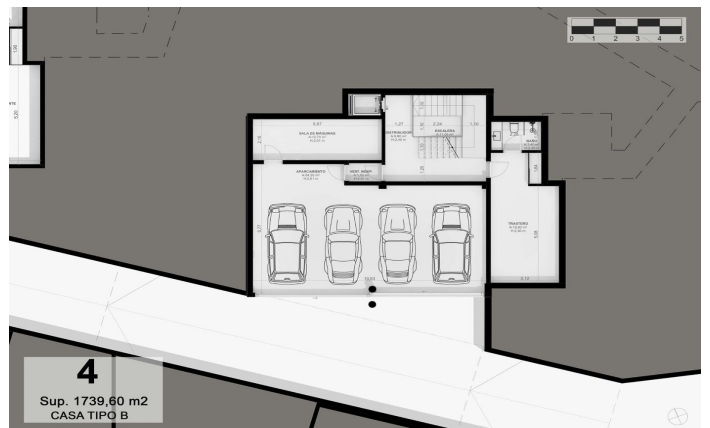

Exclusive new build houses with frontal sea views

Ref: PH102985

Sant Andreu de Llavaneres / Maresme/Barcelona Costa Norte

We present the most exclusive private residential complex with sea views in Sant Andreu de Llavaneras. Luxury and discretion define it! Discover the only luxury residential complex located in a private gated community, with stunning sea views. Located just five minutes from the charming village of Sant Andreu de Llavaneras, these properties are the perfect retreat for those seeking tranquility and elegance. Sant Andreu de Llavaneras is a privileged town, famous for its microclimate that makes it a perfect place to enjoy the sun all year round. Here you will find first-class golf courses, the exclusive El Balis yacht harbour, as well as tennis and paddle tennis clubs to satisfy the most demanding. In addition, its varied gastronomic offer will allow you to enjoy a unique culinary experience. And best of all, you are only 30 minutes away from Barcelona, where you can enjoy its rich cultural and gastronomic offer. Don't miss the opportunity to live in a place where luxury and nature meet! With a total surface area of 19.810m², this residential complex of 6 single-family houses, each with a private garden and spectacular sea views. On entering the complex, we are greeted by a pleasant stroll through magnificent trees and low maintenance Mediterranean vegetation that leads direct...

€2,200,000

516 m²
5 Bedrooms
5 Bathrooms
2,940 m² plot
A/C
Heating
Lift
Phone
Security
Gym
Parking
Terrace
Built in closets

Barcelona Coast, the best place to live
Over 2,500 hours of sun per year