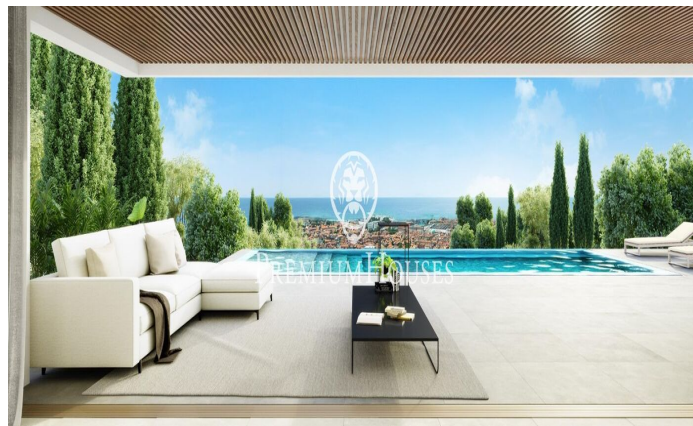

PREMIUMHOUSES
Excellence in Real Estate

Avda. Maresme, 143 Mataró
Tel: +34 93 798 88 99