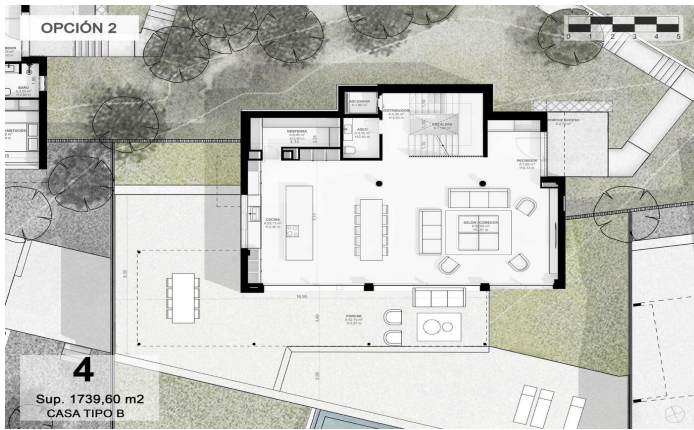

Exclusive new build houses with frontal sea views

Ref: PH102985

Sant Andreu de Llavaneres / Maresme/Barcelona Costa Norte

We present the most exclusive private residential complex with sea views in Sant Andreu de Llavaneras. Luxury and discretion define it! Discover the only luxury residential complex located in a private gated community, with stunning sea views. Located just five minutes from the charming village of Sant Andreu de Llavaneras, these properties are the perfect retreat for those seeking tranquility and elegance. Sant Andreu de Llavaneras is a privileged town, famous for its microclimate that makes it a perfect place to enjoy the sun all year round. Here you will find first-class golf courses, the exclusive El Balis yacht harbour, as well as tennis and paddle tennis clubs to satisfy the most demanding. In addition, its varied gastronomic offer will allow you to enjoy a unique culinary experience. And best of all, you are only 30 minutes away from Barcelona, where you can enjoy its rich cultural and gastronomic offer. Don't miss the opportunity to live in a place where luxury and nature meet! With a total surface area of 19.810m², this residential complex of 6 single-family houses, each with a private garden and spectacular sea views. On entering the complex, we are greeted by a pleasant stroll through magnificent trees and low maintenance Mediterranean vegetation that leads direct...

€2,200,000

516 m²
5 Bedrooms
5 Bathrooms
2,940 m² plot
A/C
Heating
Lift
Phone
Security
Gym
Parking
Terrace
Built in closets

Barcelona Coast, the best place to live
Over 2,500 hours of sun per year