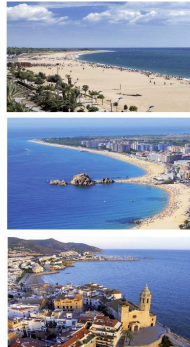

Barcelona Coast, the best place to live
Over 2,500 hours of sun per year