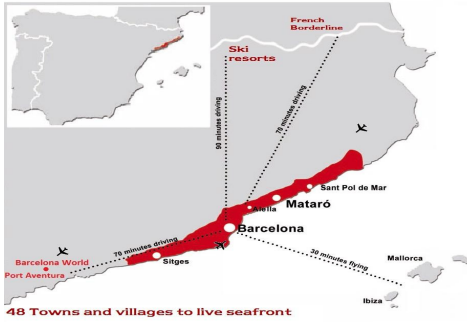

Barcelona Coast, the best place to live
Over 2,500 hours of sun per year