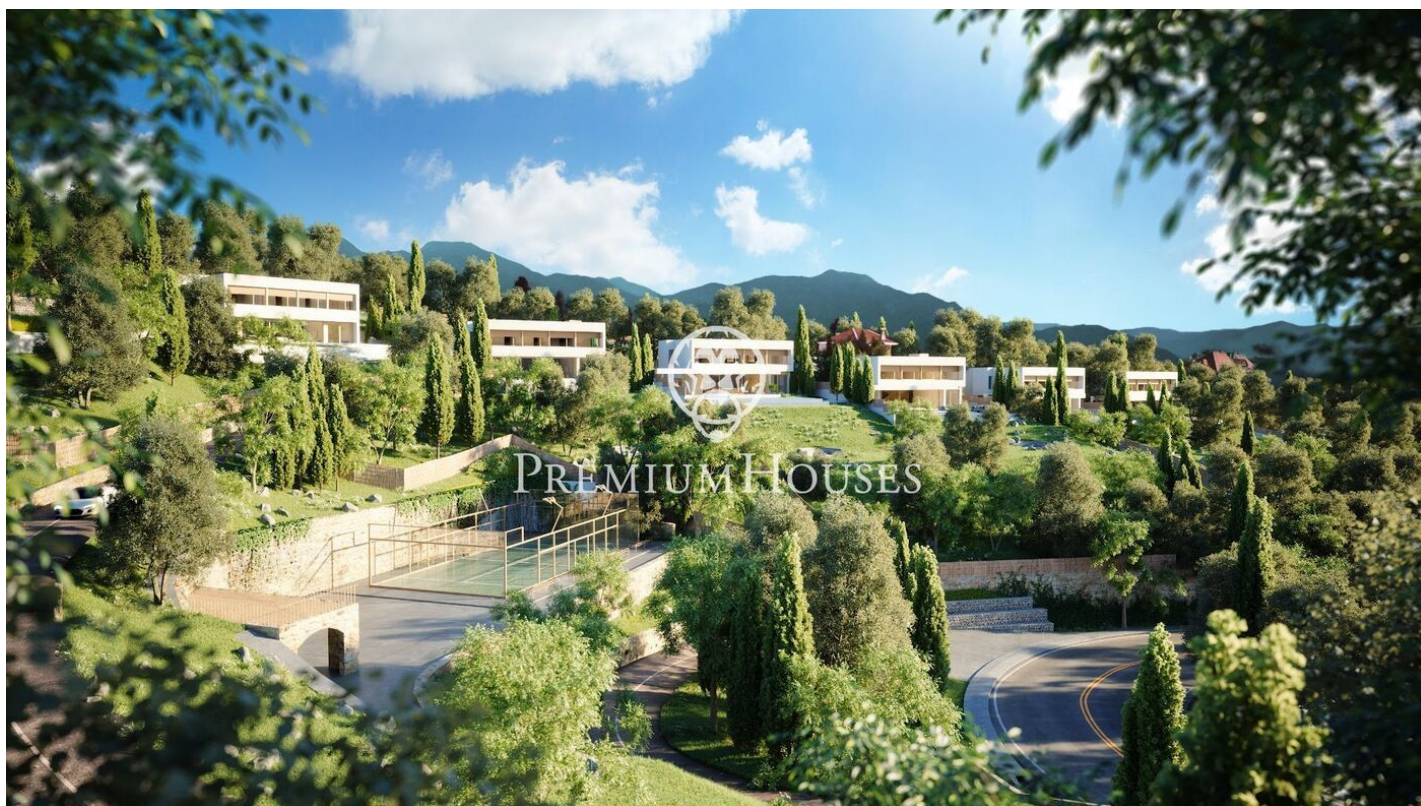

Exclusive new build houses with frontal sea views

Ref: PH102985

Sant Andreu de Llavaneres / Maresme/Barcelona Costa Norte

We present the most exclusive private residential complex with sea views in Sant Andreu de Llavaneras. Luxury and discretion define it! Discover the only luxury residential complex located in a private gated community, with stunning sea views. Located just five minutes from the charming village of Sant Andreu de Llavaneras, these properties are the perfect retreat for those seeking tranquility and elegance. Sant Andreu de Llavaneras is a privileged town, famous for its microclimate that makes it a perfect place to enjoy the sun all year round. Here you will find first-class golf courses, the exclusive El Balis yacht harbour, as well as tennis and paddle tennis clubs to satisfy the most demanding. In addition, its varied gastronomic offer will allow you to enjoy a unique culinary experience. And best of all, you are only 30 minutes away from Barcelona, where you can enjoy its rich cultural and gastronomic offer. Don't miss the opportunity to live in a place where luxury and nature meet! With a total surface area of 19.810m², this residential complex of 6 single-family houses, each with a private garden and spectacular sea views. On entering the complex, we are greeted by a pleasant stroll through magnificent trees and low maintenance Mediterranean vegetation that leads direct...

€2,200,000

516 m²
5 Bedrooms
5 Bathrooms
2,940 m² plot
A/C
Heating
Lift
Phone
Security
Gym
Parking
Terrace
Built in closets

Barcelona Coast, the best place to live
Over 2,500 hours of sun per year