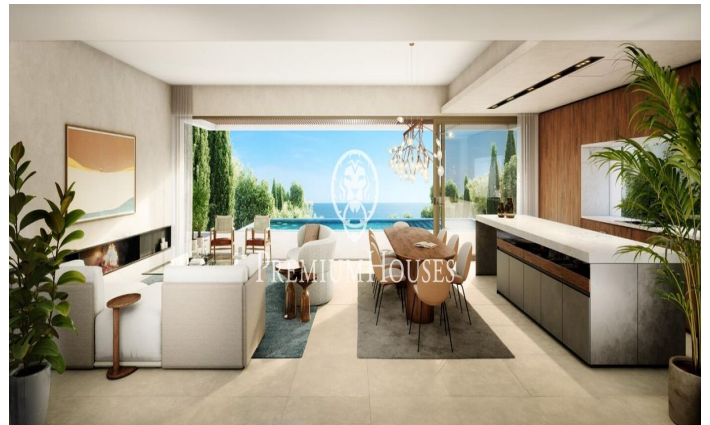

Exclusive new build houses with frontal sea views

Ref: PH102985

Sant Andreu de Llavaneres / Maresme/Barcelona Costa Norte

We present the most exclusive private residential complex with sea views in Sant Andreu de Llavaneras. Luxury and discretion define it! Discover the only luxury residential complex located in a private gated community, with stunning sea views. Located just five minutes from the charming village of Sant Andreu de Llavaneras, these properties are the perfect retreat for those seeking tranquillity and elegance. Sant Andreu de Llavaneras is a privileged town, famous for its microclimate that makes it a perfect place to enjoy the sun all year round. Here you will find first-class golf courses, the exclusive El Balis yacht harbour, as well as tennis and paddle tennis clubs to satisfy the most demanding. In addition, its varied gastronomic offer will allow you to enjoy a unique culinary experience. And best of all, you are only 30 minutes away from Barcelona, where you can enjoy its rich cultural and gastronomic offer. Don't miss the opportunity to live in a place where luxury and nature meet! With a total surface area of 19.810m², this residential complex of 6 single-family houses, each with a private garden and spectacular sea views. On entering the complex, we are greeted by a pleasant stroll through magnificent trees and low maintenance Mediterranean vegetation that leads direct...

€2,200,000

516 m²
5 Bedrooms
5 Bathrooms
2,940 m² plot
A/C
Heating
Lift
Phone
Security
Gym
Parking
Terrace
Built in closets

Barcelona Coast, the best place to live
Over 2,500 hours of sun per year

Contact us for more information or to arrange a viewing