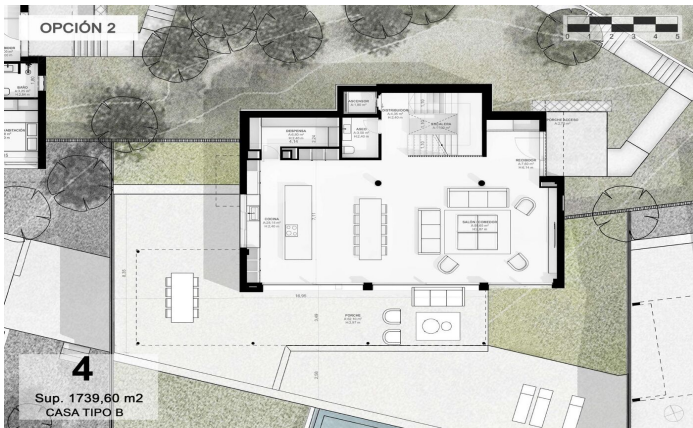

Exclusive new build houses with frontal sea views

Ref: PH102985

Sant Andreu de Llavaneres / Maresme/Barcelona Costa Norte

We present the most exclusive private residential complex with sea views in Sant Andreu de Llavaneras. Luxury and discretion define it! Discover the only luxury residential complex located in a private gated community, with stunning sea views. Located just five minutes from the charming village of Sant Andreu de Llavaneras, these properties are the perfect retreat for those seeking tranquillity and elegance. Sant Andreu de Llavaneras is a privileged town, famous for its microclimate that makes it a perfect place to enjoy the sun all year round. Here you will find first-class golf courses, the exclusive El Balis yacht harbour, as well as tennis and paddle tennis clubs to satisfy the most demanding. In addition, its varied gastronomic offer will allow you to enjoy a unique culinary experience. And best of all, you are only 30 minutes away from Barcelona, where you can enjoy its rich cultural and gastronomic offer. Don't miss the opportunity to live in a place where luxury and nature meet! With a total surface area of 19.810m², this residential complex of 6 single-family houses, each with a private garden and spectacular sea views. On entering the complex, we are greeted by a pleasant stroll through magnificent trees and low maintenance Mediterranean vegetation that leads direct...

€2,200,000

516 m²
5 Bedrooms
5 Bathrooms
2,940 m² plot
A/C
Heating
Lift
Phone
Security
Gym
Parking
Terrace
Built in closets

Barcelona Coast, the best place to live
Over 2,500 hours of sun per year

Contact us for more information or to arrange a viewing