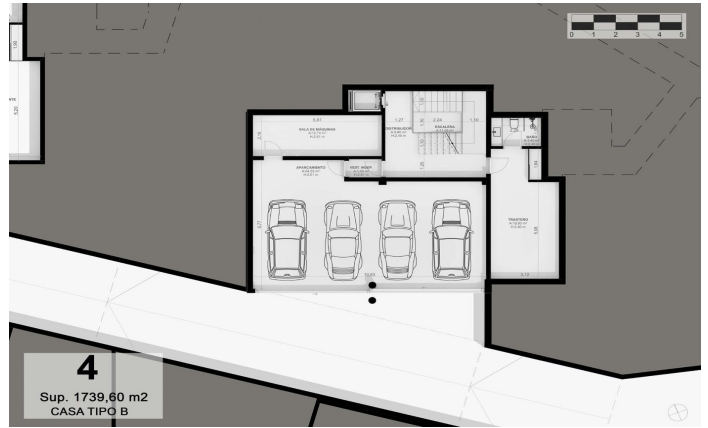

Exclusive new build houses with frontal sea views

Ref: PH102985

Sant Andreu de Llavaneres / Maresme/Barcelona Costa Norte

We present the most exclusive private residential complex with sea views in Sant Andreu de Llavaneras. Luxury and discretion define it! Discover the only luxury residential complex located in a private gated community, with stunning sea views. Located just five minutes from the charming village of Sant Andreu de Llavaneras, these properties are the perfect retreat for those seeking tranquillity and elegance. Sant Andreu de Llavaneras is a privileged town, famous for its microclimate that makes it a perfect place to enjoy the sun all year round. Here you will find first-class golf courses, the exclusive El Balis yacht harbour, as well as tennis and paddle tennis clubs to satisfy the most demanding. In addition, its varied gastronomic offer will allow you to enjoy a unique culinary experience. And best of all, you are only 30 minutes away from Barcelona, where you can enjoy its rich cultural and gastronomic offer. Don't miss the opportunity to live in a place where luxury and nature meet! With a total surface area of 19.810m², this residential complex of 6 single-family houses, each with a private garden and spectacular sea views. On entering the complex, we are greeted by a pleasant stroll through magnificent trees and low maintenance Mediterranean vegetation that leads direct...

€2,200,000

516 m²
5 Bedrooms
5 Bathrooms
2,940 m² plot
A/C
Heating
Lift
Phone
Security
Gym
Parking
Terrace
Built in closets

Barcelona Coast, the best place to live
Over 2,500 hours of sun per year

Contact us for more information or to arrange a viewing