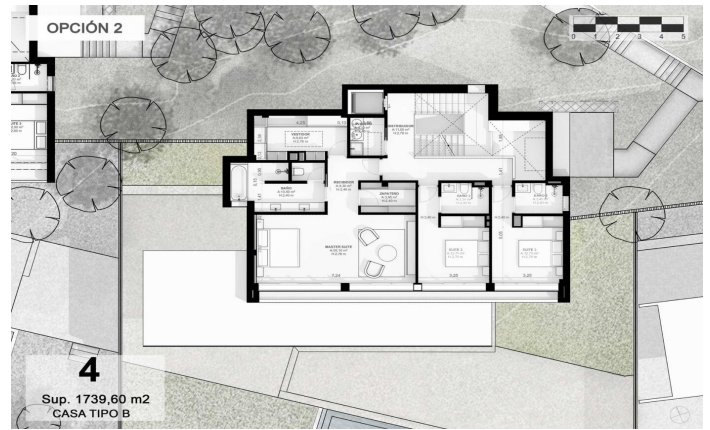

Exclusive new build houses with frontal sea views

Ref: PH102985

Sant Andreu de Llavaneres / Maresme/Barcelona Costa Norte

We present the most exclusive private residential complex with sea views in Sant Andreu de Llavaneras. Luxury and discretion define it! Discover the only luxury residential complex located in a private gated community, with stunning sea views. Located just five minutes from the charming village of Sant Andreu de Llavaneras, these properties are the perfect retreat for those seeking tranquility and elegance. Sant Andreu de Llavaneras is a privileged town, famous for its microclimate that makes it a perfect place to enjoy the sun all year round. Here you will find first-class golf courses, the exclusive El Balis yacht harbour, as well as tennis and paddle tennis clubs to satisfy the most demanding. In addition, its varied gastronomic offer will allow you to enjoy a unique culinary experience. And best of all, you are only 30 minutes away from Barcelona, where you can enjoy its rich cultural and gastronomic offer. Don't miss the opportunity to live in a place where luxury and nature meet! With a total surface area of 19.810m², this residential complex of 6 single-family houses, each with a private garden and spectacular sea views. On entering the complex, we are greeted by a pleasant stroll through magnificent trees and low maintenance Mediterranean vegetation that leads direct...

€2,200,000

516 m²
5 Bedrooms
5 Bathrooms
2,940 m² plot
A/C
Heating
Lift
Phone
Security
Gym
Parking
Terrace
Built in closets

Barcelona Coast, the best place to live
Over 2,500 hours of sun per year