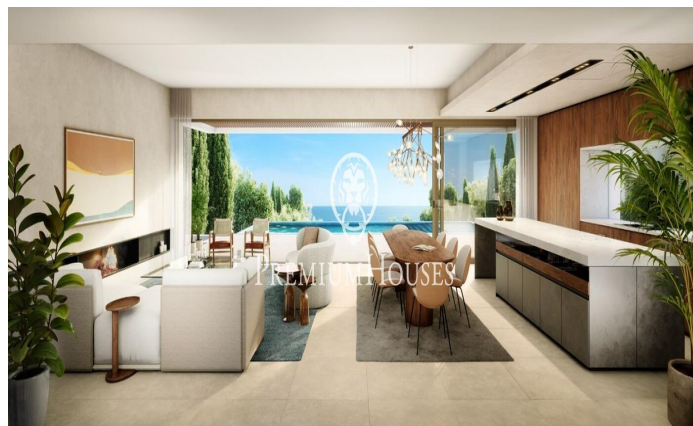

PREMIUMHOUSES
Excellence in Real Estate

Avda. Maresme, 143 Mataró
Tel: +34 93 798 88 99