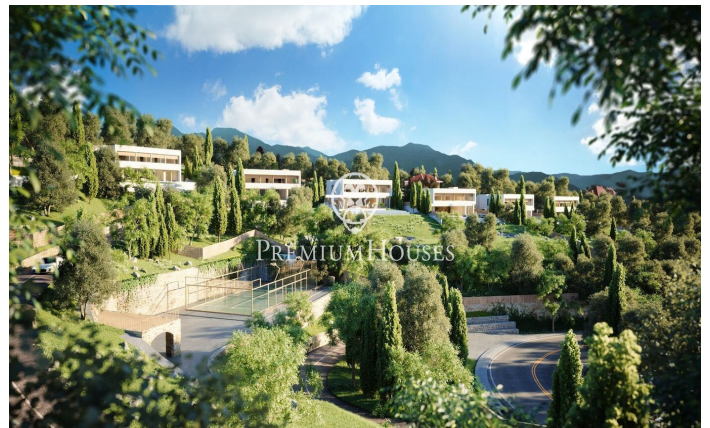

Exclusive new build houses with frontal sea views

Ref: PH102985

Sant Andreu de Llavaneres / Maresme/Barcelona Costa Norte

We present the most exclusive private residential complex with sea views in Sant Andreu de Llavaneras. Luxury and discretion define it! Discover the only luxury residential complex located in a private gated community, with stunning sea views. Located just five minutes from the charming village of Sant Andreu de Llavaneras, these properties are the perfect retreat for those seeking tranquillity and elegance. Sant Andreu de Llavaneras is a privileged town, famous for its microclimate that makes it a perfect place to enjoy the sun all year round. Here you will find first-class golf courses, the exclusive El Balis yacht harbour, as well as tennis and paddle tennis clubs to satisfy the most demanding. In addition, its varied gastronomic offer will allow you to enjoy a unique culinary experience. And best of all, you are only 30 minutes away from Barcelona, where you can enjoy its rich cultural and gastronomic offer. Don't miss the opportunity to live in a place where luxury and nature meet! With a total surface area of 19.810m², this residential complex of 6 single-family houses, each with a private garden and spectacular sea views. On entering the complex, we are greeted by a pleasant stroll through magnificent trees and low maintenance Mediterranean vegetation that leads direct...

€2,200,000

516 m²
5 Bedrooms
5 Bathrooms
2,940 m² plot
A/C
Heating
Lift
Phone
Security
Gym
Parking
Terrace
Built in closets

Barcelona Coast, the best place to live
Over 2,500 hours of sun per year

Contact us for more information or to arrange a viewing