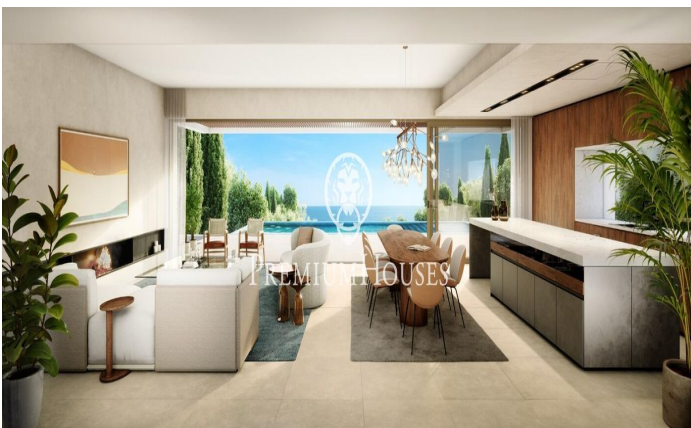

### **Sant Andreu de Llavaneres / Maresme/Barcelona Costa Norte**

We present the most exclusive private residential complex with sea views in Sant Andreu de Llavaneres. Luxury and discretion define it. Discover the only luxury residential complex located in a private gated community, with stunning sea views. Located just five minutes from the charming village of Sant Andreu de Llavaneres, these properties are the perfect retreat for those seeking tranquility and elegance. Sant Andreu de Llavaneres is a privileged town, famous for its microclimate that makes it a perfect place to enjoy the sun all year round. Here you will find first-class golf courses, the exclusive El Balis yacht harbour, as well as tennis and paddle tennis clubs to satisfy the most demanding. In addition, its varied gastronomic offer will allow you to enjoy a unique culinary experience. And best of all, you are only 30 minutes away from Barcelona, where you can enjoy its rich cultural and gastronomic offer. Don't miss the opportunity to live in a place where luxury and nature meet! With a total surface area of 19.810m<sup>2</sup>, this residential complex of 6 single-family houses, each with a private garden and spectacular sea views. On entering the complex, we are greeted by a pleasant stroll through magnificent trees and low maintenance Mediterranean vegetation that leads direct...

**€2,225,000**

524 m<sup>2</sup>  
5 Bedrooms  
5 Bathrooms  
2,896 m<sup>2</sup> plot  
A/C  
Heating  
Lift  
Phone  
Security  
Gym  
Parking  
Built in closets

**Barcelona Coast, the best place to live**  
Over 2,500 hours of sun per year