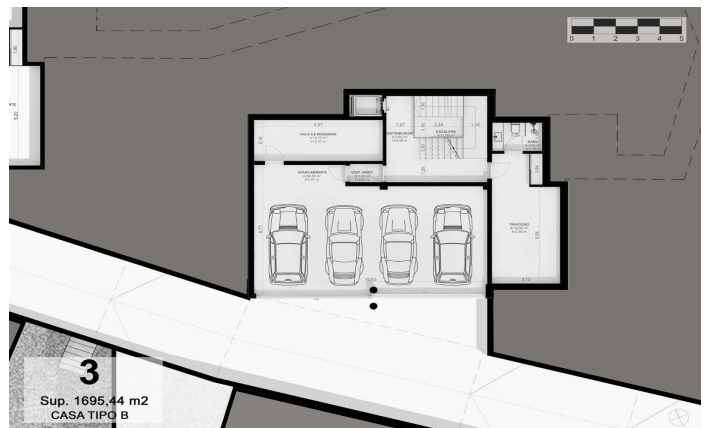

**€2,225,000**

524 m<sup>2</sup>  
5 Bedrooms  
5 Bathrooms  
2,896 m<sup>2</sup> plot  
A/C  
Heating  
Lift  
Phone  
Security  
Gym  
Parking  
Built in closets

**Barcelona Coast, the best place to live**  
Over 2,500 hours of sun per year