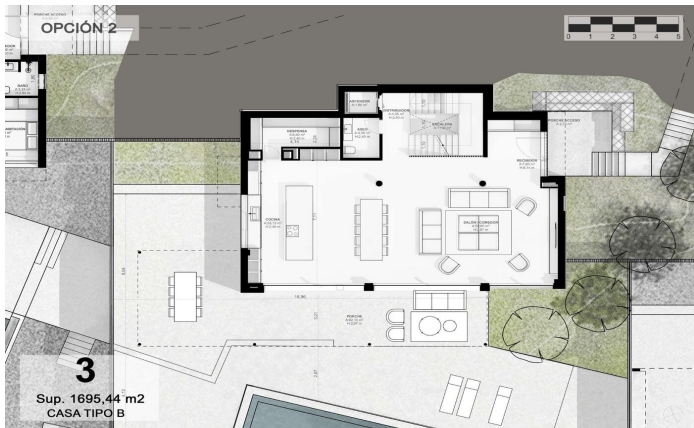

### **Sant Andreu de Llavaneres / Maresme/Barcelona Costa Norte**

We present the most exclusive private residential complex with sea views in Sant Andreu de Llavaneres. Luxury and discretion define it. Discover the only luxury residential complex located in a private gated community, with stunning sea views. Located just five minutes from the charming village of Sant Andreu de Llavaneres, these properties are the perfect retreat for those seeking tranquility and elegance. Sant Andreu de Llavaneres is a privileged town, famous for its microclimate that makes it a perfect place to enjoy the sun all year round. Here you will find first-class golf courses, the exclusive El Balis yacht harbour, as well as tennis and paddle tennis clubs to satisfy the most demanding. In addition, its varied gastronomic offer will allow you to enjoy a unique culinary experience. And best of all, you are only 30 minutes away from Barcelona, where you can enjoy its rich cultural and gastronomic offer. Don't miss the opportunity to live in a place where luxury and nature meet! With a total surface area of 19.810m<sup>2</sup>, this residential complex of 6 single-family houses, each with a private garden and spectacular sea views. On entering the complex, we are greeted by a pleasant stroll through magnificent trees and low maintenance Mediterranean vegetation that leads direct...

**€2,225,000**

524 m<sup>2</sup>  
5 Bedrooms  
5 Bathrooms  
2,896 m<sup>2</sup> plot  
A/C  
Heating  
Lift  
Phone  
Security  
Gym  
Parking  
Built in closets

**Barcelona Coast, the best place to live**  
Over 2,500 hours of sun per year