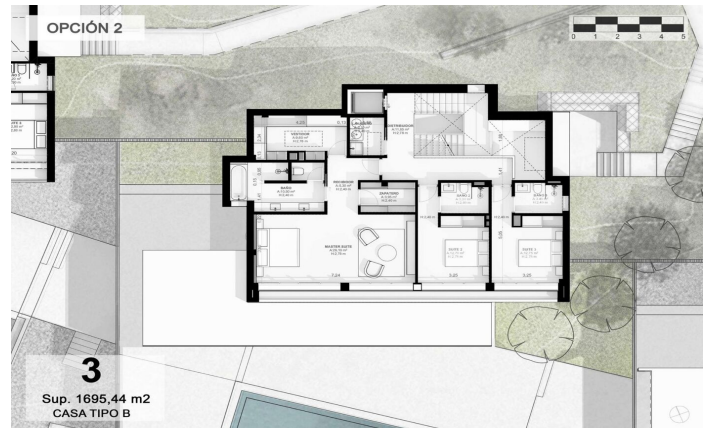

### **Sant Andreu de Llavaneres / Maresme/Barcelona Costa Norte**

We present the most exclusive private residential complex with sea views in Sant Andreu de Llavaneres. Luxury and discretion define it. Discover the only luxury residential complex located in a private gated community, with stunning sea views. Located just five minutes from the charming village of Sant Andreu de Llavaneres, these properties are the perfect retreat for those seeking tranquility and elegance. Sant Andreu de Llavaneres is a privileged town, famous for its microclimate that makes it a perfect place to enjoy the sun all year round. Here you will find first-class golf courses, the exclusive El Balis yacht harbour, as well as tennis and paddle tennis clubs to satisfy the most demanding. In addition, its varied gastronomic offer will allow you to enjoy a unique culinary experience. And best of all, you are only 30 minutes away from Barcelona, where you can enjoy its rich cultural and gastronomic offer. Don't miss the opportunity to live in a place where luxury and nature meet! With a total surface area of 19.810m<sup>2</sup>, this residential complex of 6 single-family houses, each with a private garden and spectacular sea views. On entering the complex, we are greeted by a pleasant stroll through magnificent trees and low maintenance Mediterranean vegetation that leads direct...

**€2,225,000**

524 m<sup>2</sup>  
5 Bedrooms  
5 Bathrooms  
2,896 m<sup>2</sup> plot  
A/C  
Heating  
Lift  
Phone  
Security  
Gym  
Parking  
Built in closets

**Barcelona Coast, the best place to live**  
Over 2,500 hours of sun per year