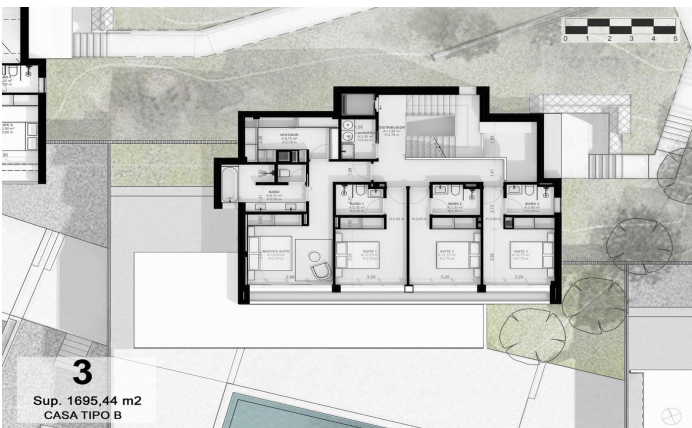

## Exclusive new build houses with frontal sea views

Ref: PH102983

### **Sant Andreu de Llavaneres / Maresme/Barcelona Costa Norte**

We present the most exclusive private residential complex with sea views in Sant Andreu de Llavaneres. Luxury and discretion define it. Discover the only luxury residential complex located in a private gated community, with stunning sea views. Located just five minutes from the charming village of Sant Andreu de Llavaneres, these properties are the perfect retreat for those seeking tranquility and elegance. Sant Andreu de Llavaneres is a privileged town, famous for its microclimate that makes it a perfect place to enjoy the sun all year round. Here you will find first-class golf courses, the exclusive El Balis yacht harbour, as well as tennis and paddle tennis clubs to satisfy the most demanding. In addition, its varied gastronomic offer will allow you to enjoy a unique culinary experience. And best of all, you are only 30 minutes away from Barcelona, where you can enjoy its rich cultural and gastronomic offer. Don't miss the opportunity to live in a place where luxury and nature meet! With a total surface area of 19.810m<sup>2</sup>, this residential complex of 6 single-family houses, each with a private garden and spectacular sea views. On entering the complex, we are greeted by a pleasant stroll through magnificent trees and low maintenance Mediterranean vegetation that leads direct...

**€2,225,000**

524 m<sup>2</sup>  
5 Bedrooms  
5 Bathrooms  
2,896 m<sup>2</sup> plot  
A/C  
Heating  
Lift  
Phone  
Security  
Gym  
Parking  
Built in closets

**Barcelona Coast, the best place to live**  
Over 2,500 hours of sun per year