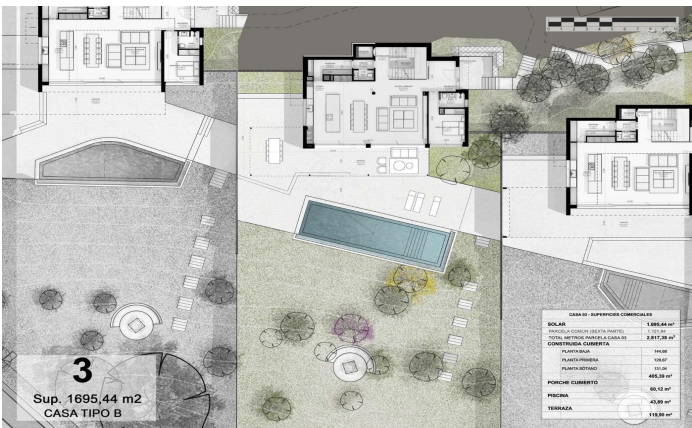

## Exclusive new build houses with frontal sea views

Ref: PH102983

### **Sant Andreu de Llavaneres / Maresme/Barcelona Costa Norte**

We present the most exclusive private residential complex with sea views in Sant Andreu de Llavaneres. Luxury and discretion define it. Discover the only luxury residential complex located in a private gated community, with stunning sea views. Located just five minutes from the charming village of Sant Andreu de Llavaneres, these properties are the perfect retreat for those seeking tranquility and elegance. Sant Andreu de Llavaneres is a privileged town, famous for its microclimate that makes it a perfect place to enjoy the sun all year round. Here you will find first-class golf courses, the exclusive El Balis yacht harbour, as well as tennis and paddle tennis clubs to satisfy the most demanding. In addition, its varied gastronomic offer will allow you to enjoy a unique culinary experience. And best of all, you are only 30 minutes away from Barcelona, where you can enjoy its rich cultural and gastronomic offer. Don't miss the opportunity to live in a place where luxury and nature meet! With a total surface area of 19.810m<sup>2</sup>, this residential complex of 6 single-family houses, each with a private garden and spectacular sea views. On entering the complex, we are greeted by a pleasant stroll through magnificent trees and low maintenance Mediterranean vegetation that leads direct...

**€2,225,000**

524 m<sup>2</sup>  
5 Bedrooms  
5 Bathrooms  
2,896 m<sup>2</sup> plot  
A/C  
Heating  
Lift  
Phone  
Security  
Gym  
Parking  
Built in closets

**Barcelona Coast, the best place to live**  
Over 2,500 hours of sun per year