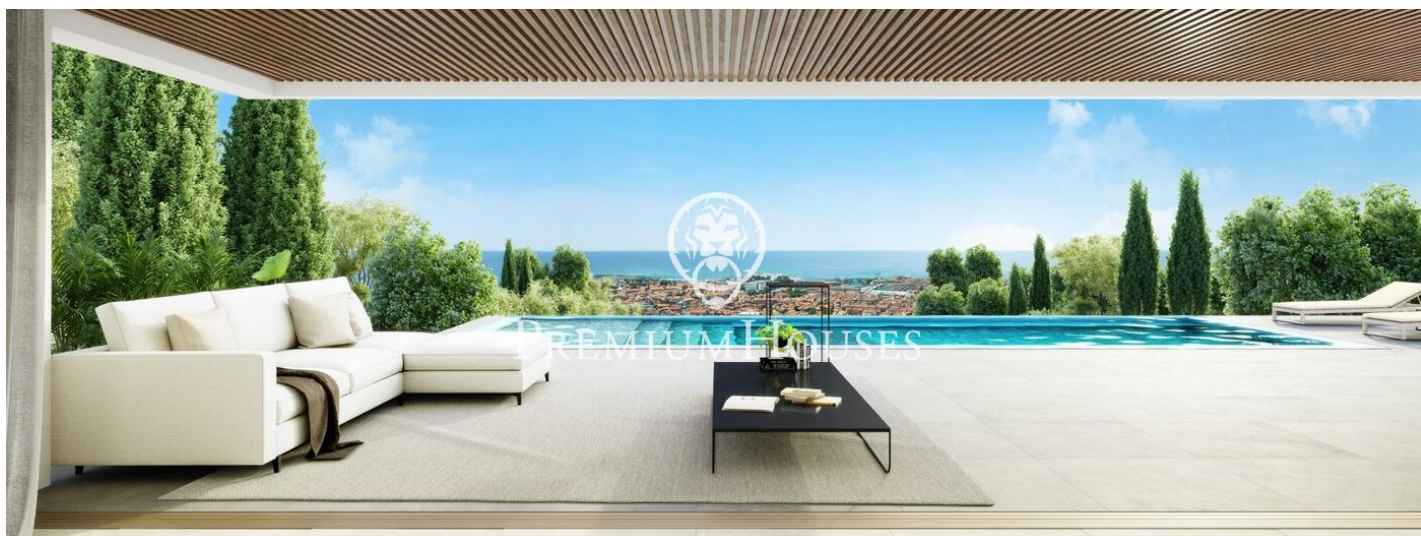

### **Sant Andreu de Llavaneres / Maresme/Barcelona Costa Norte**

We present the most exclusive private residential complex with sea views in Sant Andreu de Llavaneras. Luxury and discretion define it. Discover the only luxury residential complex located in a private gated community, with stunning sea views. Located just five minutes from the charming village of Sant Andreu de Llavaneras, these properties are the perfect retreat for those seeking tranquility and elegance. Sant Andreu de Llavaneras is a privileged town, famous for its microclimate that makes it a perfect place to enjoy the sun all year round. Here you will find first-class golf courses, the exclusive El Balis yacht harbour, as well as tennis and paddle tennis clubs to satisfy the most demanding. In addition, its varied gastronomic offer will allow you to enjoy a unique culinary experience. And best of all, you are only 30 minutes away from Barcelona, where you can enjoy its rich cultural and gastronomic offer. Don't miss the opportunity to live in a place where luxury and nature meet! With a total surface area of 19.810m<sup>2</sup>, this residential complex of 6 single-family houses, each with a private garden and spectacular sea views. On entering the complex, we are greeted by a pleasant stroll through magnificent trees and low maintenance Mediterranean vegetation that leads direct...