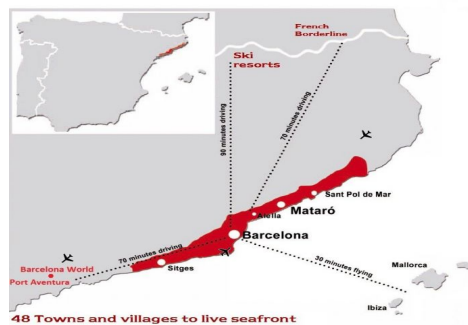

Barcelona Coast, the best place to live
Over 2,500 hours of sun per year