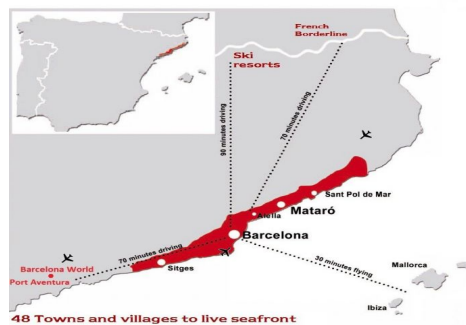

Barcelona Coast, the best place to live
Over 2,500 hours of sun per year