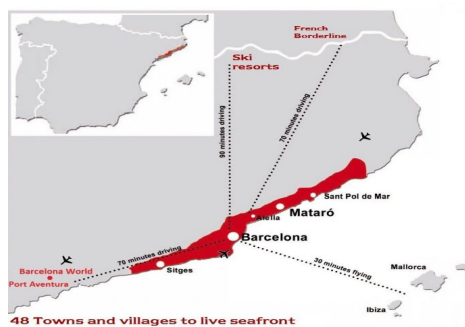

Barcelona Coast, the best place to live
Over 2,500 hours of sun per year