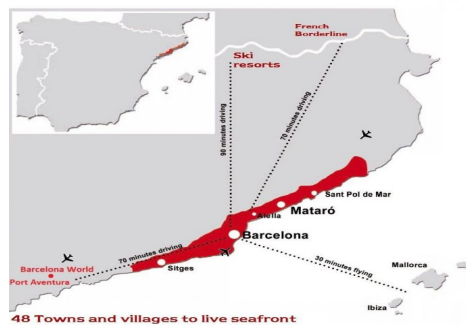

Magnificent urban and flat plot in Rocaferrera.

Ref: W-022H1R

Sant Andreu de Llavaneres / Maresme/Barcelona Costa Norte

In the magnificent urbanization of Rocaferrera and only 5 minutes from Sant Andreu de Llavaneres we find this flat plot of easy construction and clear views. It allows a maximum buildable area of 0.25%. Occupation of 10%. Buildability 500 m² ground floor and one first floor, with the possibility of building basement. Allows a maximum façade height of 6.70 m. With the possibility of building an annexe of 60 m².

€495,000

1,866 m² plot

Barcelona Coast, the best place to live
Over 2,500 hours of sun per year

48 Towns and villages to live seafrent

Contact us for more information or to arrange a viewing

Tel: +34 93 798 88 99