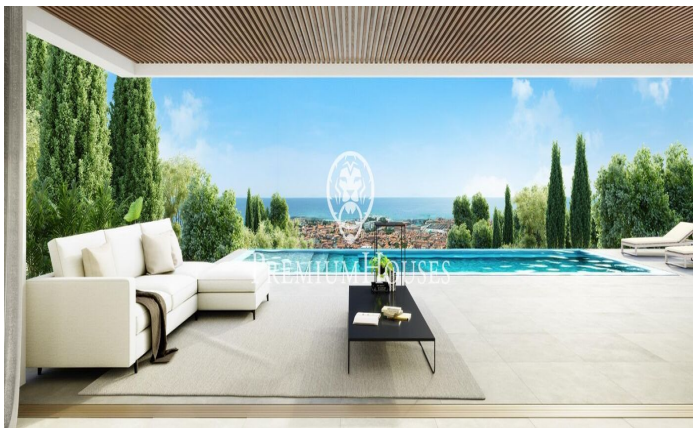

Exclusive new build houses with frontal sea views

Ref: PH102980

Sant Andreu de Llavaneres / Maresme/Barcelona Costa Norte

We present the most exclusive private residential complex with sea views in Sant Andreu de Llavaneras. Luxury and discretion define it. Discover the only luxury residential complex located in a private gated community, with stunning sea views. Located just five minutes from the charming village of Sant Andreu de Llavaneras, these properties are the perfect retreat for those seeking tranquility and elegance. Sant Andreu de Llavaneras is a privileged town, famous for its microclimate that makes it a perfect place to enjoy the sun all year round. Here you will find first-class golf courses, the exclusive El Balis yacht harbour, as well as tennis and paddle tennis clubs to satisfy the most demanding. In addition, its varied gastronomic offer will allow you to enjoy a unique culinary experience. And best of all, you are only 30 minutes away from Barcelona, where you can enjoy its rich cultural and gastronomic offer. Don't miss the opportunity to live in a place where luxury and nature meet! With a total surface area of 19.810m², this residential complex of 6 single-family houses, each with a private garden and spectacular sea views. On entering the complex, we are greeted by a pleasant stroll through magnificent trees and low maintenance Mediterranean vegetation that leads direct...

€2,500,000

589 m²
5 Bedrooms
5 Bathrooms
4,175 m² plot
A/C
Heating
Sea views
Lift
Phone
Security
Gym
Parking
Built in closets

Barcelona Coast, the best place to live
Over 2,500 hours of sun per year