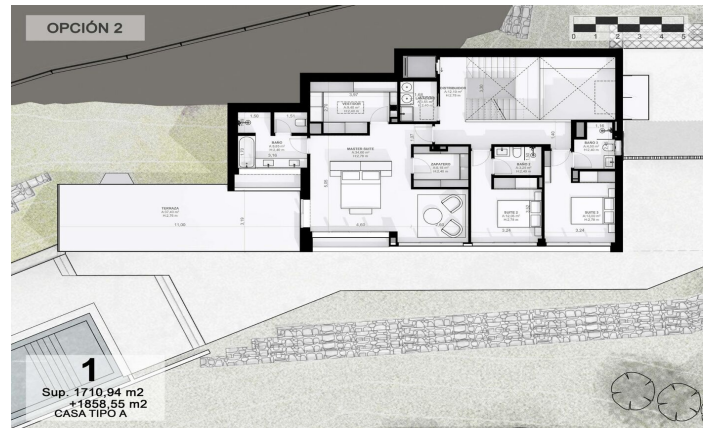

Exclusive new build houses with frontal sea views

Ref: PH102980

Sant Andreu de Llavaneres / Maresme/Barcelona Costa Norte

We present the most exclusive private residential complex with sea views in Sant Andreu de Llavaneras. Luxury and discretion define it. Discover the only luxury residential complex located in a private gated community, with stunning sea views. Located just five minutes from the charming village of Sant Andreu de Llavaneras, these properties are the perfect retreat for those seeking tranquility and elegance. Sant Andreu de Llavaneras is a privileged town, famous for its microclimate that makes it a perfect place to enjoy the sun all year round. Here you will find first-class golf courses, the exclusive El Balis yacht harbour, as well as tennis and paddle tennis clubs to satisfy the most demanding. In addition, its varied gastronomic offer will allow you to enjoy a unique culinary experience. And best of all, you are only 30 minutes away from Barcelona, where you can enjoy its rich cultural and gastronomic offer. Don't miss the opportunity to live in a place where luxury and nature meet! With a total surface area of 19.810m², this residential complex of 6 single-family houses, each with a private garden and spectacular sea views. On entering the complex, we are greeted by a pleasant stroll through magnificent trees and low maintenance Mediterranean vegetation that leads direct...

€2,500,000

589 m²
5 Bedrooms
5 Bathrooms
4,175 m² plot
A/C
Heating
Sea views
Lift
Phone
Security
Gym
Parking
Built in closets

Barcelona Coast, the best place to live
Over 2,500 hours of sun per year