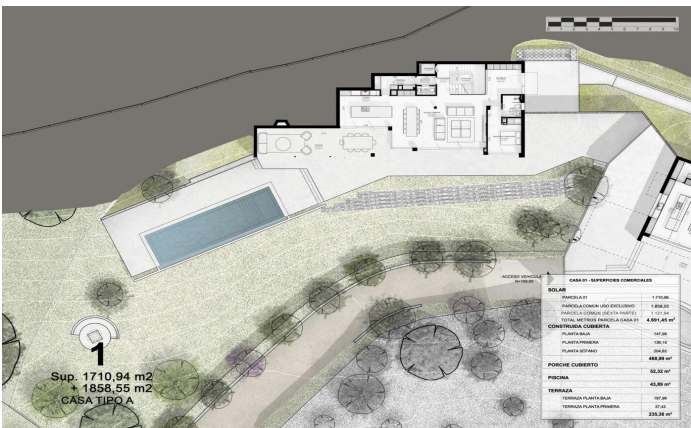

Exclusive new build houses with frontal sea views

Ref: PH102980

Sant Andreu de Llavaneres / Maresme/Barcelona Costa Norte

We present the most exclusive private residential complex with sea views in Sant Andreu de Llavaneras. Luxury and discretion define it. Discover the only luxury residential complex located in a private gated community, with stunning sea views. Located just five minutes from the charming village of Sant Andreu de Llavaneras, these properties are the perfect retreat for those seeking tranquility and elegance. Sant Andreu de Llavaneras is a privileged town, famous for its microclimate that makes it a perfect place to enjoy the sun all year round. Here you will find first-class golf courses, the exclusive El Balis yacht harbour, as well as tennis and paddle tennis clubs to satisfy the most demanding. In addition, its varied gastronomic offer will allow you to enjoy a unique culinary experience. And best of all, you are only 30 minutes away from Barcelona, where you can enjoy its rich cultural and gastronomic offer. Don't miss the opportunity to live in a place where luxury and nature meet! With a total surface area of 19.810m², this residential complex of 6 single-family houses, each with a private garden and spectacular sea views. On entering the complex, we are greeted by a pleasant stroll through magnificent trees and low maintenance Mediterranean vegetation that leads direct...

€2,500,000

589 m²
5 Bedrooms
5 Bathrooms
4,175 m² plot
A/C
Heating
Sea views
Lift
Phone
Security
Gym
Parking
Built in closets

Barcelona Coast, the best place to live
Over 2,500 hours of sun per year