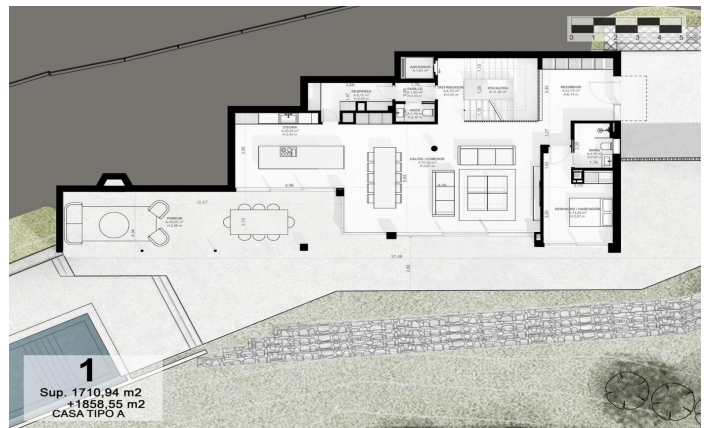

Exclusive new build houses with frontal sea views

Ref: PH102980

Sant Andreu de Llavaneres / Maresme/Barcelona Costa Norte

We present the most exclusive private residential complex with sea views in Sant Andreu de Llavaneras. Luxury and discretion define it. Discover the only luxury residential complex located in a private gated community, with stunning sea views. Located just five minutes from the charming village of Sant Andreu de Llavaneras, these properties are the perfect retreat for those seeking tranquility and elegance. Sant Andreu de Llavaneras is a privileged town, famous for its microclimate that makes it a perfect place to enjoy the sun all year round. Here you will find first-class golf courses, the exclusive El Balis yacht harbour, as well as tennis and paddle tennis clubs to satisfy the most demanding. In addition, its varied gastronomic offer will allow you to enjoy a unique culinary experience. And best of all, you are only 30 minutes away from Barcelona, where you can enjoy its rich cultural and gastronomic offer. Don't miss the opportunity to live in a place where luxury and nature meet! With a total surface area of 19.810m², this residential complex of 6 single-family houses, each with a private garden and spectacular sea views. On entering the complex, we are greeted by a pleasant stroll through magnificent trees and low maintenance Mediterranean vegetation that leads direct...

€2,500,000

589 m²
5 Bedrooms
5 Bathrooms
4,175 m² plot
A/C
Heating
Sea views
Lift
Phone
Security
Gym
Parking
Built in closets

Barcelona Coast, the best place to live
Over 2,500 hours of sun per year