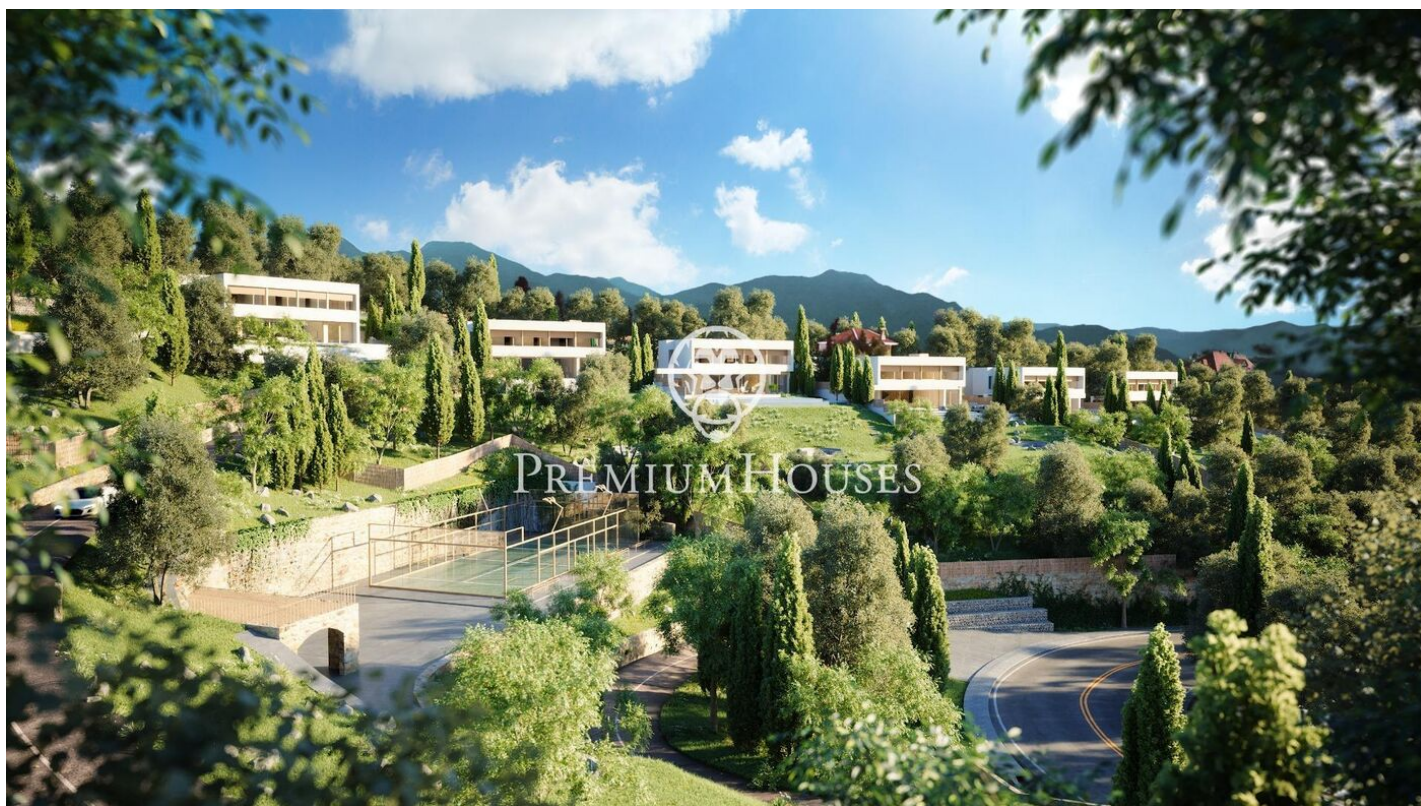

Exclusive new build houses with frontal sea views

Ref: PH102980

Sant Andreu de Llavaneres / Maresme/Barcelona Costa Norte

We present the most exclusive private residential complex with sea views in Sant Andreu de Llavaneras. Luxury and discretion define it. Discover the only luxury residential complex located in a private gated community, with stunning sea views. Located just five minutes from the charming village of Sant Andreu de Llavaneras, these properties are the perfect retreat for those seeking tranquility and elegance. Sant Andreu de Llavaneras is a privileged town, famous for its microclimate that makes it a perfect place to enjoy the sun all year round. Here you will find first-class golf courses, the exclusive El Balis yacht harbour, as well as tennis and paddle tennis clubs to satisfy the most demanding. In addition, its varied gastronomic offer will allow you to enjoy a unique culinary experience. And best of all, you are only 30 minutes away from Barcelona, where you can enjoy its rich cultural and gastronomic offer. Don't miss the opportunity to live in a place where luxury and nature meet! With a total surface area of 19.810m², this residential complex of 6 single-family houses, each with a private garden and spectacular sea views. On entering the complex, we are greeted by a pleasant stroll through magnificent trees and low maintenance Mediterranean vegetation that leads direct...

€2,500,000

589 m²
5 Bedrooms
5 Bathrooms
4,175 m² plot
A/C
Heating
Sea views
Lift
Phone
Security
Gym
Parking
Built in closets

Barcelona Coast, the best place to live
Over 2,500 hours of sun per year