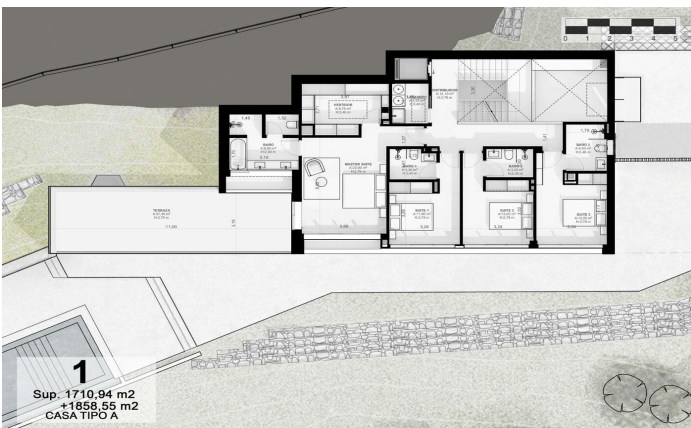

Exclusive new build houses with frontal sea views

Ref: PH102980

Sant Andreu de Llavaneres / Maresme/Barcelona Costa Norte

We present the most exclusive private residential complex with sea views in Sant Andreu de Llavaneras. Luxury and discretion define it. Discover the only luxury residential complex located in a private gated community, with stunning sea views. Located just five minutes from the charming village of Sant Andreu de Llavaneras, these properties are the perfect retreat for those seeking tranquility and elegance. Sant Andreu de Llavaneras is a privileged town, famous for its microclimate that makes it a perfect place to enjoy the sun all year round. Here you will find first-class golf courses, the exclusive El Balis yacht harbour, as well as tennis and paddle tennis clubs to satisfy the most demanding. In addition, its varied gastronomic offer will allow you to enjoy a unique culinary experience. And best of all, you are only 30 minutes away from Barcelona, where you can enjoy its rich cultural and gastronomic offer. Don't miss the opportunity to live in a place where luxury and nature meet! With a total surface area of 19.810m², this residential complex of 6 single-family houses, each with a private garden and spectacular sea views. On entering the complex, we are greeted by a pleasant stroll through magnificent trees and low maintenance Mediterranean vegetation that leads direct...

€2,500,000

589 m²
5 Bedrooms
5 Bathrooms
4,175 m² plot
A/C
Heating
Sea views
Lift
Phone
Security
Gym
Parking
Built in closets

Barcelona Coast, the best place to live
Over 2,500 hours of sun per year