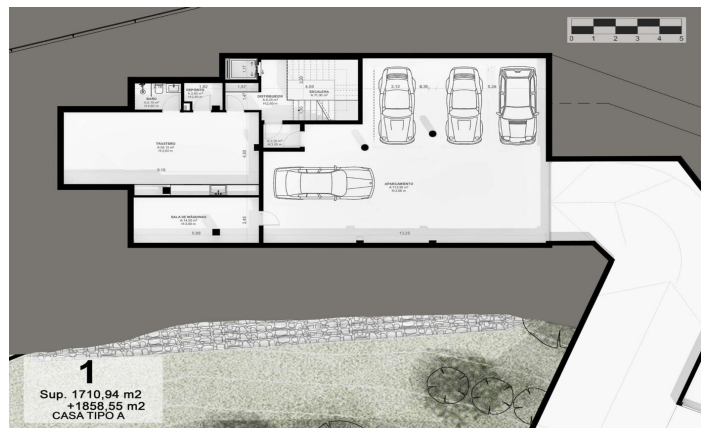

Exclusive new build houses with frontal sea views

Ref: PH102980

Sant Andreu de Llavaneres / Maresme/Barcelona Costa Norte

We present the most exclusive private residential complex with sea views in Sant Andreu de Llavaneras. Luxury and discretion define it. Discover the only luxury residential complex located in a private gated community, with stunning sea views. Located just five minutes from the charming village of Sant Andreu de Llavaneras, these properties are the perfect retreat for those seeking tranquility and elegance. Sant Andreu de Llavaneras is a privileged town, famous for its microclimate that makes it a perfect place to enjoy the sun all year round. Here you will find first-class golf courses, the exclusive El Balis yacht harbour, as well as tennis and paddle tennis clubs to satisfy the most demanding. In addition, its varied gastronomic offer will allow you to enjoy a unique culinary experience. And best of all, you are only 30 minutes away from Barcelona, where you can enjoy its rich cultural and gastronomic offer. Don't miss the opportunity to live in a place where luxury and nature meet! With a total surface area of 19.810m², this residential complex of 6 single-family houses, each with a private garden and spectacular sea views. On entering the complex, we are greeted by a pleasant stroll through magnificent trees and low maintenance Mediterranean vegetation that leads direct...

€2,500,000

589 m²
5 Bedrooms
5 Bathrooms
4,175 m² plot
A/C
Heating
Sea views
Lift
Phone
Security
Gym
Parking
Built in closets

Barcelona Coast, the best place to live
Over 2,500 hours of sun per year