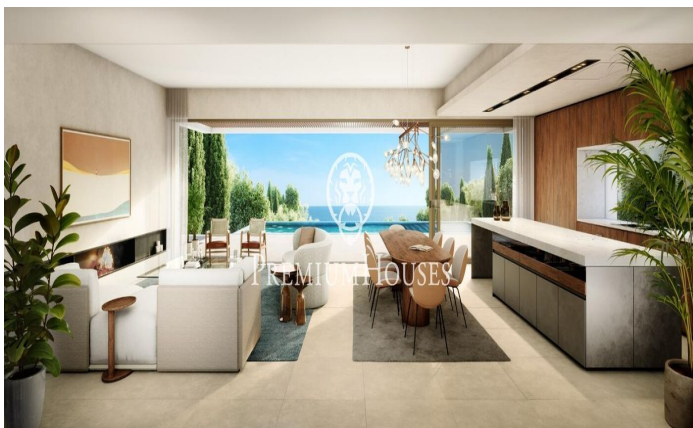

Exclusive new build houses with frontal sea views

Ref: PH102980

Sant Andreu de Llavaneres / Maresme/Barcelona Costa Norte

We present the most exclusive private residential complex with sea views in Sant Andreu de Llavaneras. Luxury and discretion define it. Discover the only luxury residential complex located in a private gated community, with stunning sea views. Located just five minutes from the charming village of Sant Andreu de Llavaneras, these properties are the perfect retreat for those seeking tranquility and elegance. Sant Andreu de Llavaneras is a privileged town, famous for its microclimate that makes it a perfect place to enjoy the sun all year round. Here you will find first-class golf courses, the exclusive El Balis yacht harbour, as well as tennis and paddle tennis clubs to satisfy the most demanding. In addition, its varied gastronomic offer will allow you to enjoy a unique culinary experience. And best of all, you are only 30 minutes away from Barcelona, where you can enjoy its rich cultural and gastronomic offer. Don't miss the opportunity to live in a place where luxury and nature meet! With a total surface area of 19.810m², this residential complex of 6 single-family houses, each with a private garden and spectacular sea views. On entering the complex, we are greeted by a pleasant stroll through magnificent trees and low maintenance Mediterranean vegetation that leads direct...

€2,500,000

589 m²
5 Bedrooms
5 Bathrooms
4,175 m² plot
A/C
Heating
Sea views
Lift
Phone
Security
Gym
Parking
Built in closets

Barcelona Coast, the best place to live
Over 2,500 hours of sun per year