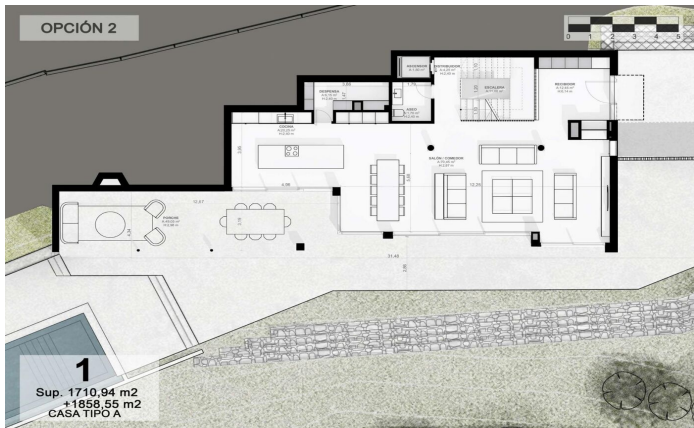

Exclusive new build houses with frontal sea views

Ref: PH102980

Sant Andreu de Llavaneres / Maresme/Barcelona Costa Norte

We present the most exclusive private residential complex with sea views in Sant Andreu de Llavaneras. Luxury and discretion define it. Discover the only luxury residential complex located in a private gated community, with stunning sea views. Located just five minutes from the charming village of Sant Andreu de Llavaneras, these properties are the perfect retreat for those seeking tranquility and elegance. Sant Andreu de Llavaneras is a privileged town, famous for its microclimate that makes it a perfect place to enjoy the sun all year round. Here you will find first-class golf courses, the exclusive El Balis yacht harbour, as well as tennis and paddle tennis clubs to satisfy the most demanding. In addition, its varied gastronomic offer will allow you to enjoy a unique culinary experience. And best of all, you are only 30 minutes away from Barcelona, where you can enjoy its rich cultural and gastronomic offer. Don't miss the opportunity to live in a place where luxury and nature meet! With a total surface area of 19.810m², this residential complex of 6 single-family houses, each with a private garden and spectacular sea views. On entering the complex, we are greeted by a pleasant stroll through magnificent trees and low maintenance Mediterranean vegetation that leads direct...

€2,500,000

589 m²
5 Bedrooms
5 Bathrooms
4,175 m² plot
A/C
Heating
Sea views
Lift
Phone
Security
Gym
Parking
Built in closets

Barcelona Coast, the best place to live
Over 2,500 hours of sun per year