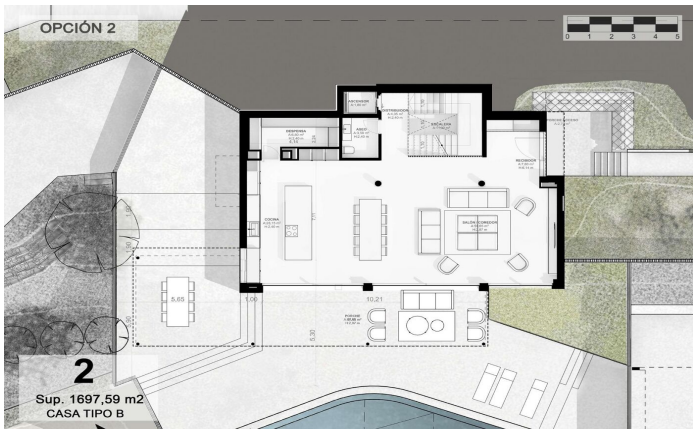

Exclusive new-build homes with frontal sea views

Ref: PH102981

Sant Andreu de Llavaneres / Maresme/Barcelona Costa Norte

We present the most exclusive private residential complex with sea views in Sant Andreu de Llavaneras. Luxury and discretion define it. Discover the only luxury residential complex located in a private gated community, with stunning sea views. Located just five minutes from the charming village of Sant Andreu de Llavaneras, these properties are the perfect retreat for those seeking tranquility and elegance. Sant Andreu de Llavaneras is a privileged town, famous for its microclimate that makes it a perfect place to enjoy the sun all year round. Here you will find first-class golf courses, the exclusive El Balis yacht harbour, as well as tennis and paddle tennis clubs to satisfy the most demanding. In addition, its varied gastronomic offer will allow you to enjoy a unique culinary experience. And best of all, you are only 30 minutes away from Barcelona, where you can enjoy its rich cultural and gastronomic offer. Don't miss the opportunity to live in a place where luxury and nature meet! With a total surface area of 19.810m², this residential complex of 6 single-family houses, each with a private garden and spectacular sea views. On entering the complex, we are greeted by a pleasant stroll through magnificent trees and low maintenance Mediterranean vegetation that leads direct...

€2,275,000

517 m²
5 Bedrooms
5 Bathrooms
2,898 m² plot
Pool
A/C
Heating
Storage
Lift
Phone
Security
Gym
Terrace
Built in closets

Barcelona Coast, the best place to live
Over 2,500 hours of sun per year

CAN GUITART
SANT ANDREU DE LLIBANERS