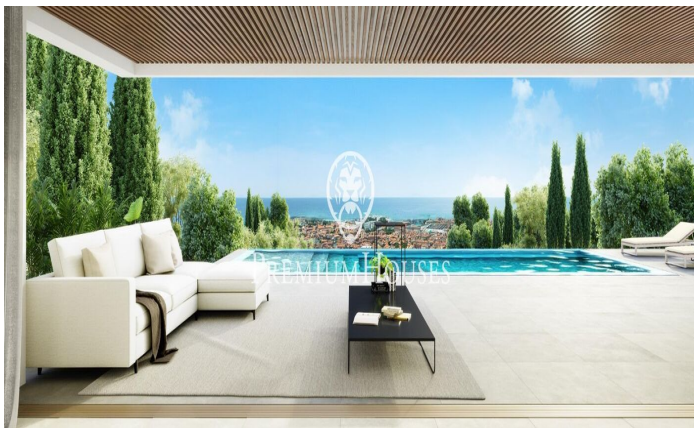

Exclusive new-build homes with frontal sea views

Ref: PH102981

Sant Andreu de Llavaneres / Maresme/Barcelona Costa Norte

We present the most exclusive private residential complex with sea views in Sant Andreu de Llavaneras. Luxury and discretion define it. Discover the only luxury residential complex located in a private gated community, with stunning sea views. Located just five minutes from the charming village of Sant Andreu de Llavaneras, these properties are the perfect retreat for those seeking tranquility and elegance. Sant Andreu de Llavaneras is a privileged town, famous for its microclimate that makes it a perfect place to enjoy the sun all year round. Here you will find first-class golf courses, the exclusive El Balis yacht harbour, as well as tennis and paddle tennis clubs to satisfy the most demanding. In addition, its varied gastronomic offer will allow you to enjoy a unique culinary experience. And best of all, you are only 30 minutes away from Barcelona, where you can enjoy its rich cultural and gastronomic offer. Don't miss the opportunity to live in a place where luxury and nature meet! With a total surface area of 19.810m², this residential complex of 6 single-family houses, each with a private garden and spectacular sea views. On entering the complex, we are greeted by a pleasant stroll through magnificent trees and low maintenance Mediterranean vegetation that leads direct...

€2,275,000

517 m²
5 Bedrooms
5 Bathrooms
2,898 m² plot
Pool
A/C
Heating
Storage
Lift
Phone
Security
Gym
Terrace
Built in closets

Barcelona Coast, the best place to live
Over 2,500 hours of sun per year

CAN GUITART
SANT ANDREU DE LLIBANERS