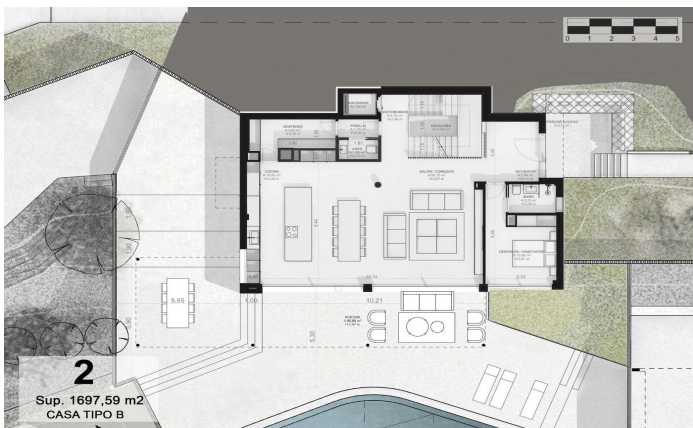

### **Sant Andreu de Llavaneres / Maresme/Barcelona Costa Norte**

We present the most exclusive private residential complex with sea views in Sant Andreu de Llavaneres, defined by luxury and discretion! With a total surface area of 19.810m<sup>2</sup>, this residential complex is made up of 6 single-family houses, each with a private garden and spectacular sea views. On entering the complex, we are greeted by a pleasant stroll through magnificent trees and low-maintenance Mediterranean vegetation that leads directly to an underground street that gives access to the private garages with capacity for four cars for each of the properties.

**€2,150,000**

517 m<sup>2</sup>  
5 Bedrooms  
5 Bathrooms  
2,892 m<sup>2</sup> plot  
Pool  
A/C  
Heating  
Storage  
Lift  
Phone  
Security  
Gym  
Parking  
Terrace  
Built in closets

**PREMIUMHOUSES**  
Excellence in Real Estate