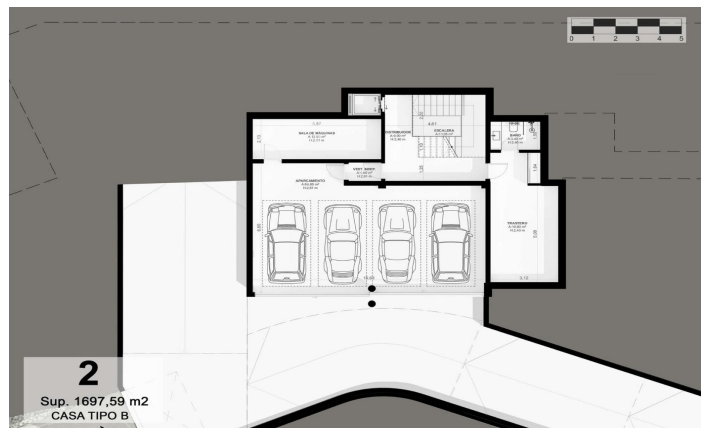

Exclusive new-build homes with frontal sea views

Ref: PH102981

Sant Andreu de Llavaneres / Maresme/Barcelona Costa Norte

We present the most exclusive private residential complex with sea views in Sant Andreu de Llavaneras. Luxury and discretion define it. Discover the only luxury residential complex located in a private gated community, with stunning sea views. Located just five minutes from the charming village of Sant Andreu de Llavaneras, these properties are the perfect retreat for those seeking tranquility and elegance. Sant Andreu de Llavaneras is a privileged town, famous for its microclimate that makes it a perfect place to enjoy the sun all year round. Here you will find first-class golf courses, the exclusive El Balis yacht harbour, as well as tennis and paddle tennis clubs to satisfy the most demanding. In addition, its varied gastronomic offer will allow you to enjoy a unique culinary experience. And best of all, you are only 30 minutes away from Barcelona, where you can enjoy its rich cultural and gastronomic offer. Don't miss the opportunity to live in a place where luxury and nature meet! With a total surface area of 19.810m², this residential complex of 6 single-family houses, each with a private garden and spectacular sea views. On entering the complex, we are greeted by a pleasant stroll through magnificent trees and low maintenance Mediterranean vegetation that leads direct...

€2,275,000

517 m²
5 Bedrooms
5 Bathrooms
2,898 m² plot
Pool
A/C
Heating
Storage
Lift
Phone
Security
Gym
Terrace
Built in closets

Barcelona Coast, the best place to live
Over 2,500 hours of sun per year

CAN GUITART
SANT ANDREU DE LLIBANERS