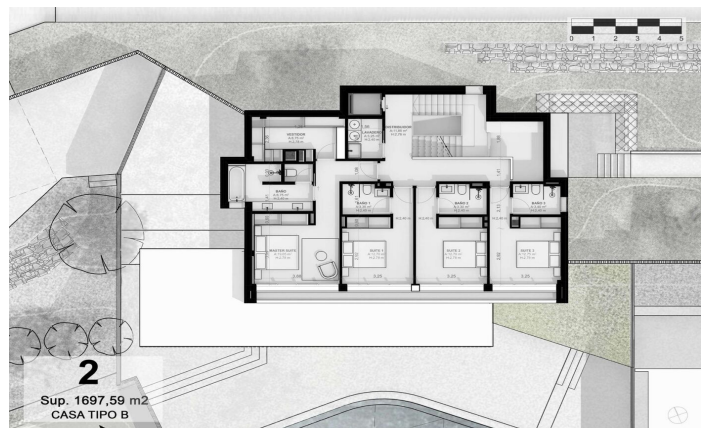

### **Sant Andreu de Llavaneres / Maresme/Barcelona Costa Norte**

We present the most exclusive private residential complex with sea views in Sant Andreu de Llavaneres, defined by luxury and discretion! With a total surface area of 19.810m<sup>2</sup>, this residential complex is made up of 6 single-family houses, each with a private garden and spectacular sea views. On entering the complex, we are greeted by a pleasant stroll through magnificent trees and low-maintenance Mediterranean vegetation that leads directly to an underground street that gives access to the private garages with capacity for four cars for each of the properties.

**€2,150,000**

517 m<sup>2</sup>  
5 Bedrooms  
5 Bathrooms  
2,892 m<sup>2</sup> plot  
Pool  
A/C  
Heating  
Storage  
Lift  
Phone  
Security  
Gym  
Parking  
Terrace  
Built in closets

**PREMIUMHOUSES**  
Excellence in Real Estate