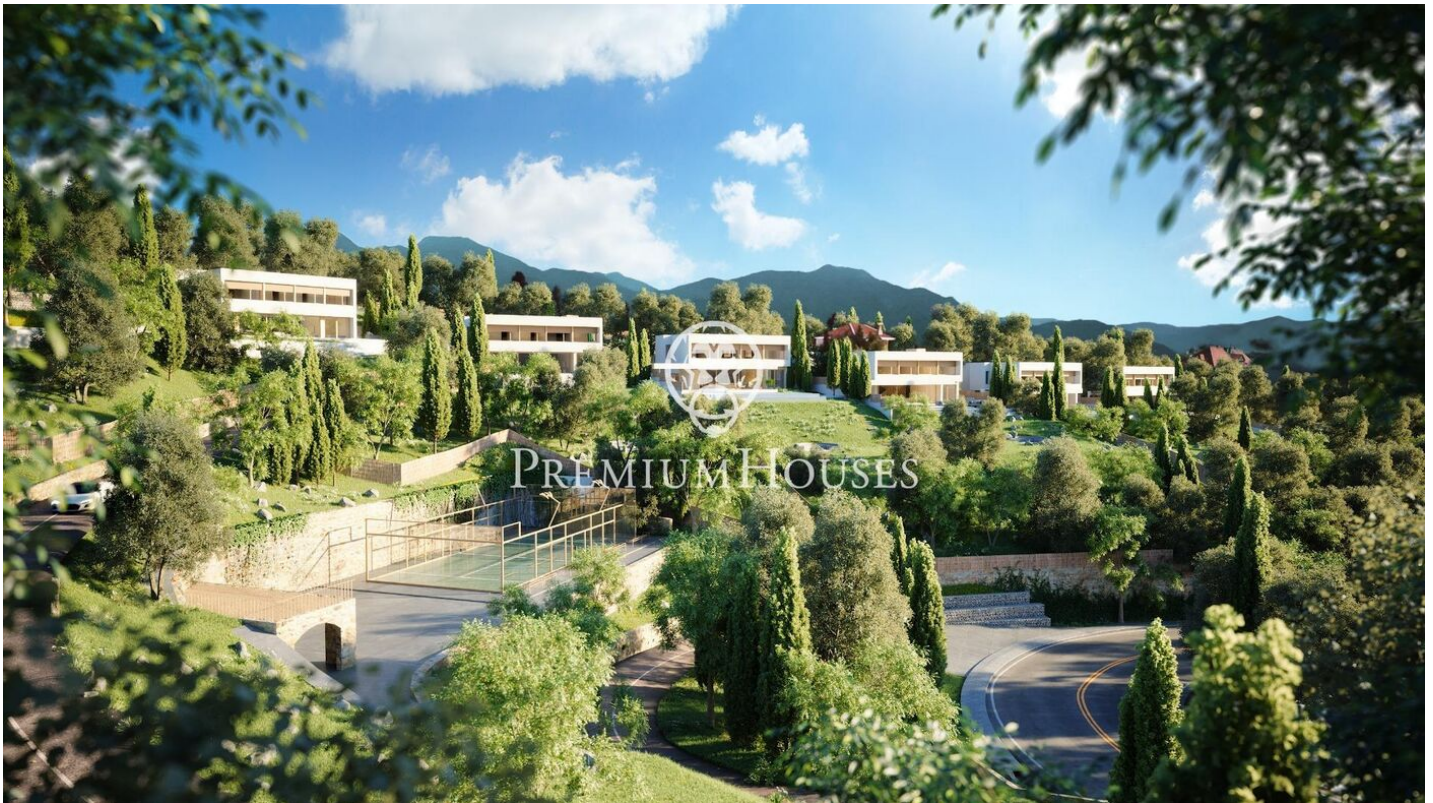

Exclusive new-build homes with frontal sea views

Ref: PH102981

Sant Andreu de Llavaneres / Maresme/Barcelona Costa Norte

We present the most exclusive private residential complex with sea views in Sant Andreu de Llavaneres, defined by luxury and discretion! With a total surface area of 19.810m², this residential complex is made up of 6 single-family houses, each with a private garden and spectacular sea views. On entering the complex, we are greeted by a pleasant stroll through magnificent trees and low-maintenance Mediterranean vegetation that leads directly to an underground street that gives access to the private garages with capacity for four cars for each of the properties.