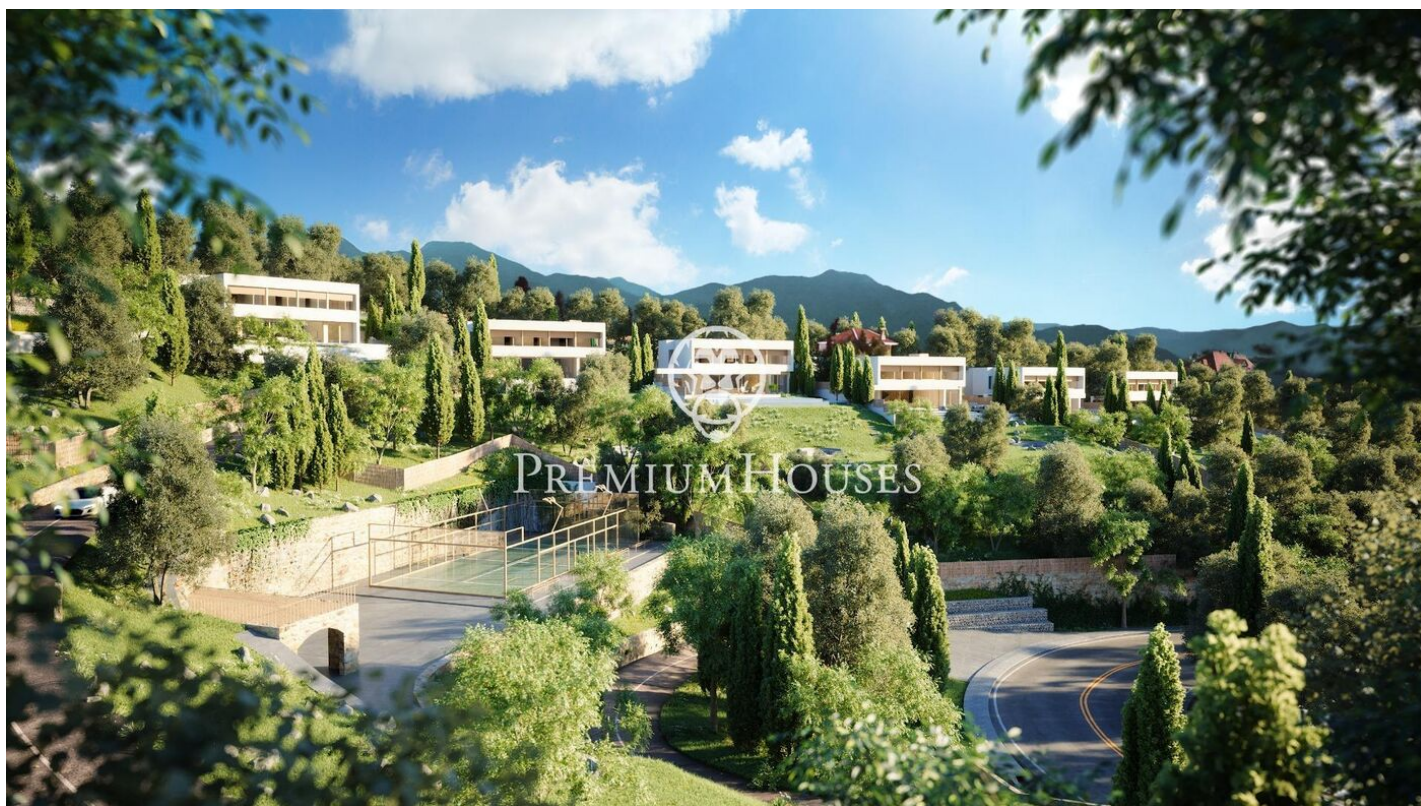

Exclusive new-build homes with frontal sea views

Ref: PH102981

Sant Andreu de Llavaneres / Maresme/Barcelona Costa Norte

We present the most exclusive private residential complex with sea views in Sant Andreu de Llavaneras. Luxury and discretion define it. Discover the only luxury residential complex located in a private gated community, with stunning sea views. Located just five minutes from the charming village of Sant Andreu de Llavaneras, these properties are the perfect retreat for those seeking tranquility and elegance. Sant Andreu de Llavaneras is a privileged town, famous for its microclimate that makes it a perfect place to enjoy the sun all year round. Here you will find first-class golf courses, the exclusive El Balis yacht harbour, as well as tennis and paddle tennis clubs to satisfy the most demanding. In addition, its varied gastronomic offer will allow you to enjoy a unique culinary experience. And best of all, you are only 30 minutes away from Barcelona, where you can enjoy its rich cultural and gastronomic offer. Don't miss the opportunity to live in a place where luxury and nature meet! With a total surface area of 19.810m², this residential complex of 6 single-family houses, each with a private garden and spectacular sea views. On entering the complex, we are greeted by a pleasant stroll through magnificent trees and low maintenance Mediterranean vegetation that leads direct...

€2,275,000

517 m²
5 Bedrooms
5 Bathrooms
2,898 m² plot
Pool
A/C
Heating
Storage
Lift
Phone
Security
Gym
Terrace
Built in closets

Barcelona Coast, the best place to live
Over 2,500 hours of sun per year

CAN GUITART
SANT ANDREU DE LLIBANERS