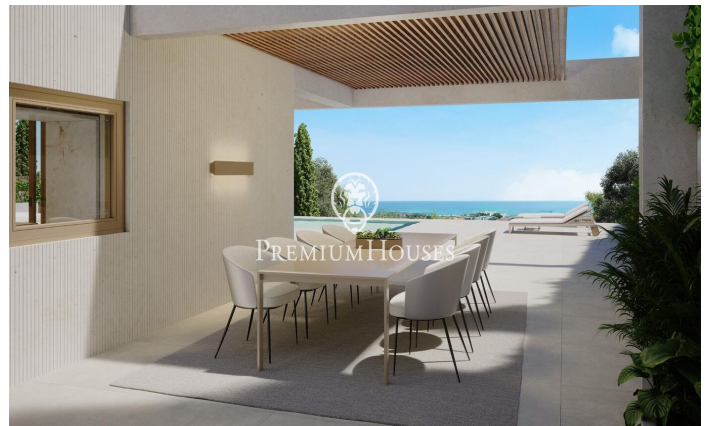

### **Sant Andreu de Llavaneres / Maresme/Barcelona Costa Norte**

We present the most exclusive private residential complex with sea views in Sant Andreu de Llavaneres, defined by luxury and discretion! With a total surface area of 19.810m<sup>2</sup>, this residential complex is made up of 6 single-family houses, each with a private garden and spectacular sea views. On entering the complex, we are greeted by a pleasant stroll through magnificent trees and low-maintenance Mediterranean vegetation that leads directly to an underground street that gives access to the private garages with capacity for four cars for each of the properties.

**€2,150,000**

517 m<sup>2</sup>  
5 Bedrooms  
5 Bathrooms  
2,892 m<sup>2</sup> plot  
Pool  
A/C  
Heating  
Storage  
Lift  
Phone  
Security  
Gym  
Parking  
Terrace  
Built in closets

**PREMIUMHOUSES**  
Excellence in Real Estate