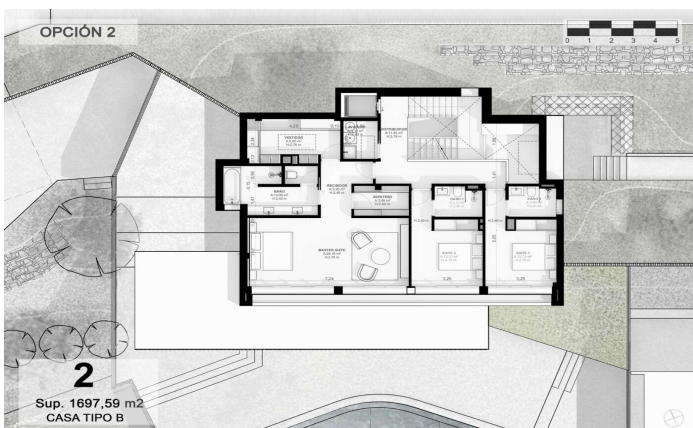

### **Sant Andreu de Llavaneres / Maresme/Barcelona Costa Norte**

We present the most exclusive private residential complex with sea views in Sant Andreu de Llavaneres, defined by luxury and discretion! With a total surface area of 19.810m<sup>2</sup>, this residential complex is made up of 6 single-family houses, each with a private garden and spectacular sea views. On entering the complex, we are greeted by a pleasant stroll through magnificent trees and low-maintenance Mediterranean vegetation that leads directly to an underground street that gives access to the private garages with capacity for four cars for each of the properties.

**€2,150,000**

517 m<sup>2</sup>  
5 Bedrooms  
5 Bathrooms  
2,892 m<sup>2</sup> plot  
Pool  
A/C  
Heating  
Storage  
Lift  
Phone  
Security  
Gym  
Parking  
Terrace  
Built in closets

**PREMIUMHOUSES**  
Excellence in Real Estate