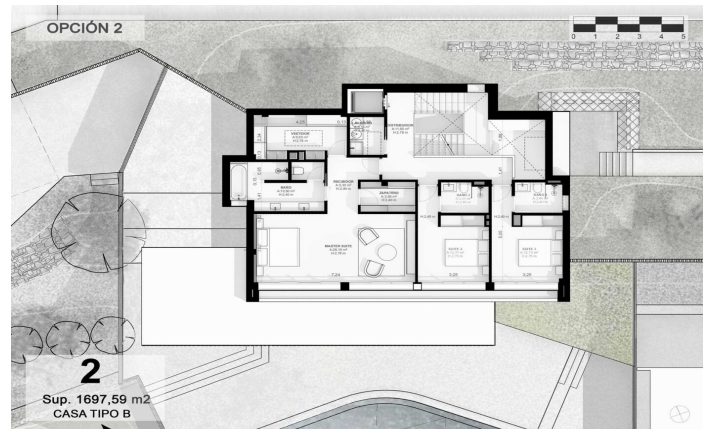

Exclusive new-build homes with frontal sea views

Ref: PH102981

Sant Andreu de Llavaneres / Maresme/Barcelona Costa Norte

We present the most exclusive private residential complex with sea views in Sant Andreu de Llavaneras. Luxury and discretion define it. Discover the only luxury residential complex located in a private gated community, with stunning sea views. Located just five minutes from the charming village of Sant Andreu de Llavaneras, these properties are the perfect retreat for those seeking tranquility and elegance. Sant Andreu de Llavaneras is a privileged town, famous for its microclimate that makes it a perfect place to enjoy the sun all year round. Here you will find first-class golf courses, the exclusive El Balis yacht harbour, as well as tennis and paddle tennis clubs to satisfy the most demanding. In addition, its varied gastronomic offer will allow you to enjoy a unique culinary experience. And best of all, you are only 30 minutes away from Barcelona, where you can enjoy its rich cultural and gastronomic offer. Don't miss the opportunity to live in a place where luxury and nature meet! With a total surface area of 19.810m², this residential complex of 6 single-family houses, each with a private garden and spectacular sea views. On entering the complex, we are greeted by a pleasant stroll through magnificent trees and low maintenance Mediterranean vegetation that leads direct...

€2,275,000

517 m²
5 Bedrooms
5 Bathrooms
2,898 m² plot
Pool
A/C
Heating
Storage
Lift
Phone
Security
Gym
Terrace
Built in closets

Barcelona Coast, the best place to live
Over 2,500 hours of sun per year

CAN GUITART
SANT ANDREU DE LLIBANERS