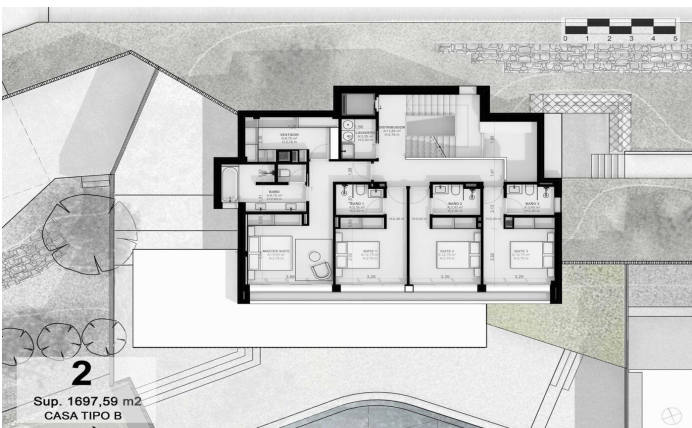

Exclusive new-build homes with frontal sea views

Ref: PH102981

Sant Andreu de Llavaneres / Maresme/Barcelona Costa Norte

We present the most exclusive private residential complex with sea views in Sant Andreu de Llavaneras. Luxury and discretion define it. Discover the only luxury residential complex located in a private gated community, with stunning sea views. Located just five minutes from the charming village of Sant Andreu de Llavaneras, these properties are the perfect retreat for those seeking tranquility and elegance. Sant Andreu de Llavaneras is a privileged town, famous for its microclimate that makes it a perfect place to enjoy the sun all year round. Here you will find first-class golf courses, the exclusive El Balis yacht harbour, as well as tennis and paddle tennis clubs to satisfy the most demanding. In addition, its varied gastronomic offer will allow you to enjoy a unique culinary experience. And best of all, you are only 30 minutes away from Barcelona, where you can enjoy its rich cultural and gastronomic offer. Don't miss the opportunity to live in a place where luxury and nature meet! With a total surface area of 19.810m², this residential complex of 6 single-family houses, each with a private garden and spectacular sea views. On entering the complex, we are greeted by a pleasant stroll through magnificent trees and low maintenance Mediterranean vegetation that leads direct...

€2,275,000

517 m²
5 Bedrooms
5 Bathrooms
2,898 m² plot
Pool
A/C
Heating
Storage
Lift
Phone
Security
Gym
Terrace
Built in closets

Barcelona Coast, the best place to live
Over 2,500 hours of sun per year

CAN GUITART
SANT ANDREU DE LLIBANERS