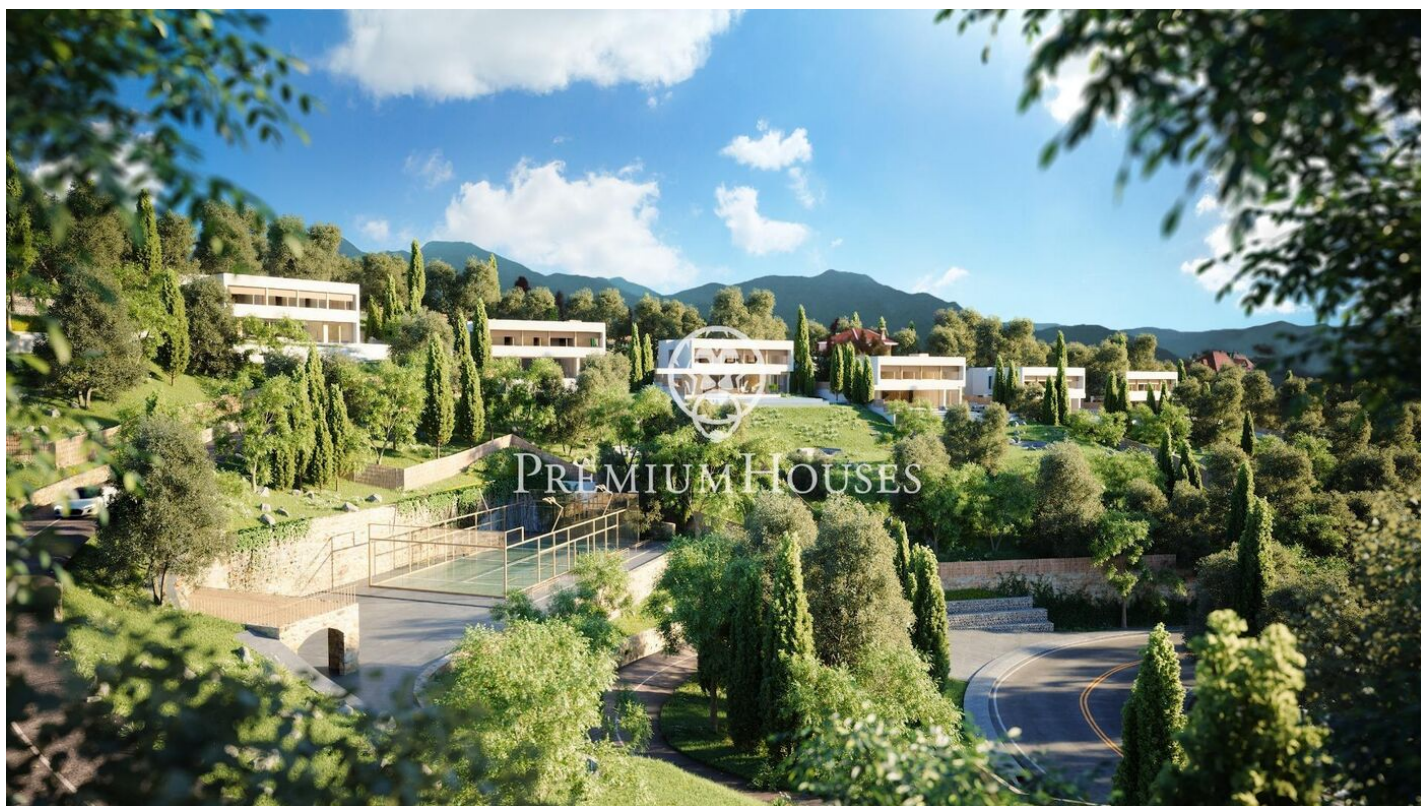

Exclusive new-build homes with frontal sea views

Ref: PH102981

### **Sant Andreu de Llavaneres / Maresme/Barcelona Costa Norte**

We present the most exclusive private residential complex with sea views in Sant Andreu de Llavaneres, defined by luxury and discretion! With a total surface area of 19.810m<sup>2</sup>, this residential complex is made up of 6 single-family houses, each with a private garden and spectacular sea views. On entering the complex, we are greeted by a pleasant stroll through magnificent trees and low-maintenance Mediterranean vegetation that leads directly to an underground street that gives access to the private garages with capacity for four cars for each of the properties.