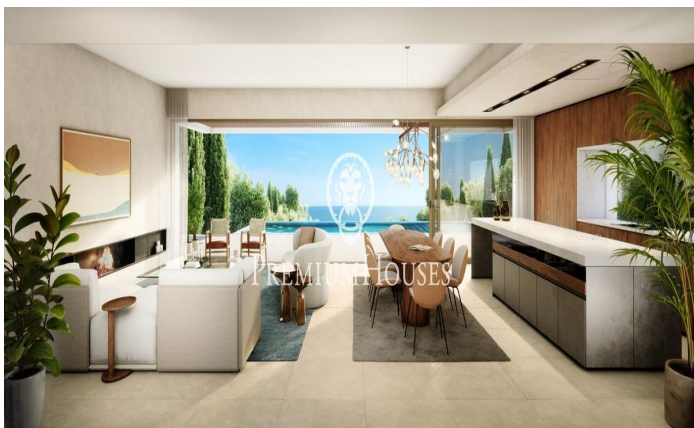

Exclusive new-build homes with frontal sea views

Ref: PH102981

Sant Andreu de Llavaneres / Maresme/Barcelona Costa Norte

We present the most exclusive private residential complex with sea views in Sant Andreu de Llavaneras. Luxury and discretion define it. Discover the only luxury residential complex located in a private gated community, with stunning sea views. Located just five minutes from the charming village of Sant Andreu de Llavaneras, these properties are the perfect retreat for those seeking tranquility and elegance. Sant Andreu de Llavaneras is a privileged town, famous for its microclimate that makes it a perfect place to enjoy the sun all year round. Here you will find first-class golf courses, the exclusive El Balis yacht harbour, as well as tennis and paddle tennis clubs to satisfy the most demanding. In addition, its varied gastronomic offer will allow you to enjoy a unique culinary experience. And best of all, you are only 30 minutes away from Barcelona, where you can enjoy its rich cultural and gastronomic offer. Don't miss the opportunity to live in a place where luxury and nature meet! With a total surface area of 19.810m², this residential complex of 6 single-family houses, each with a private garden and spectacular sea views. On entering the complex, we are greeted by a pleasant stroll through magnificent trees and low maintenance Mediterranean vegetation that leads direct...

€2,275,000

517 m²
5 Bedrooms
5 Bathrooms
2,898 m² plot
Pool
A/C
Heating
Storage
Lift
Phone
Security
Gym
Terrace
Built in closets

Barcelona Coast, the best place to live
Over 2,500 hours of sun per year

CAN GUITART
SANT ANDREU DE LLIBANERS