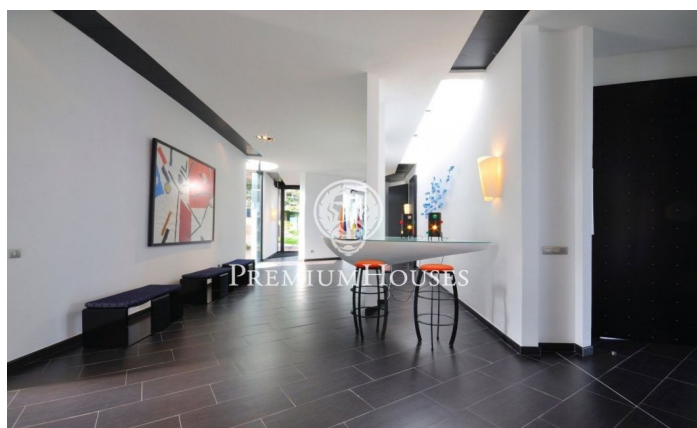

Contact us for more information or to arrange a viewing

Tel: +34 93 798 88 99

info@premiumhouses.com

www.premiumhouses.es