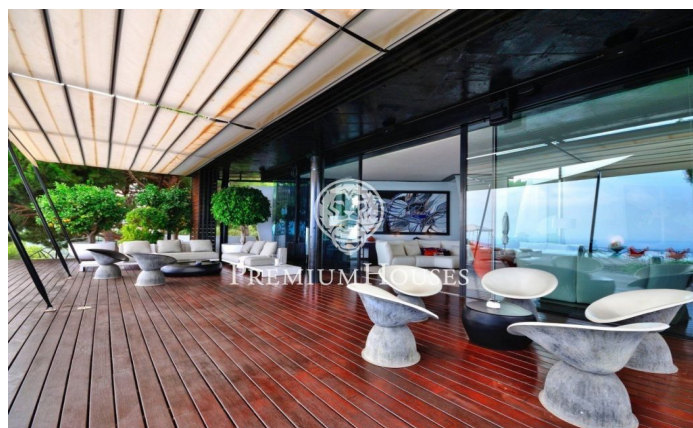

PREMIUMHOUSES
Excellence in Real Estate

Avda. Maresme, 143 Mataró
Tel: +34 93 798 88 99