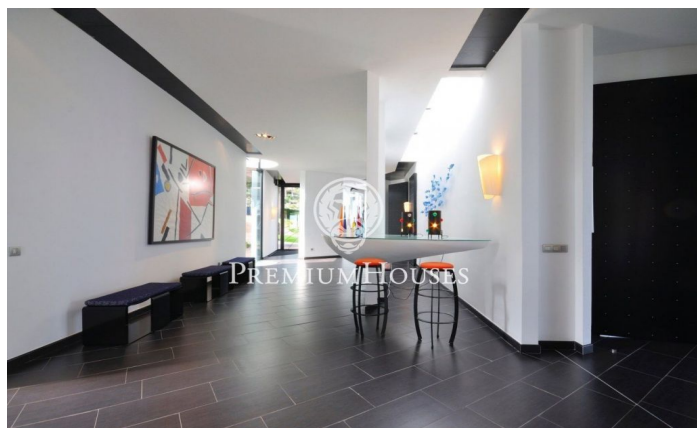

Contact us for more information or to arrange a viewing

Tel: +34 93 798 88 99

info@premiumhouses.com

www.premiumhouses.es