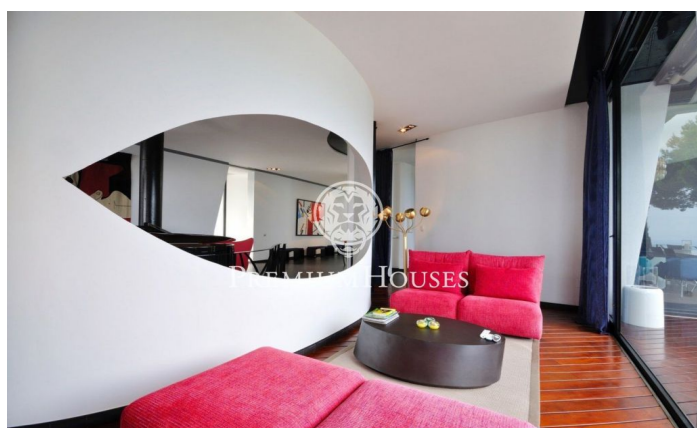

Contact us for more information or to arrange a viewing

Tel: +34 93 798 88 99

info@premiumhouses.com

www.premiumhouses.es