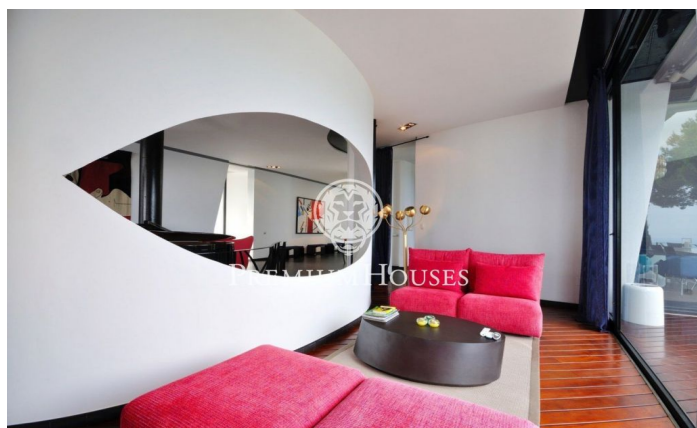

Contact us for more information or to arrange a viewing

Tel: +34 93 798 88 99

info@premiumhouses.com

www.premiumhouses.es