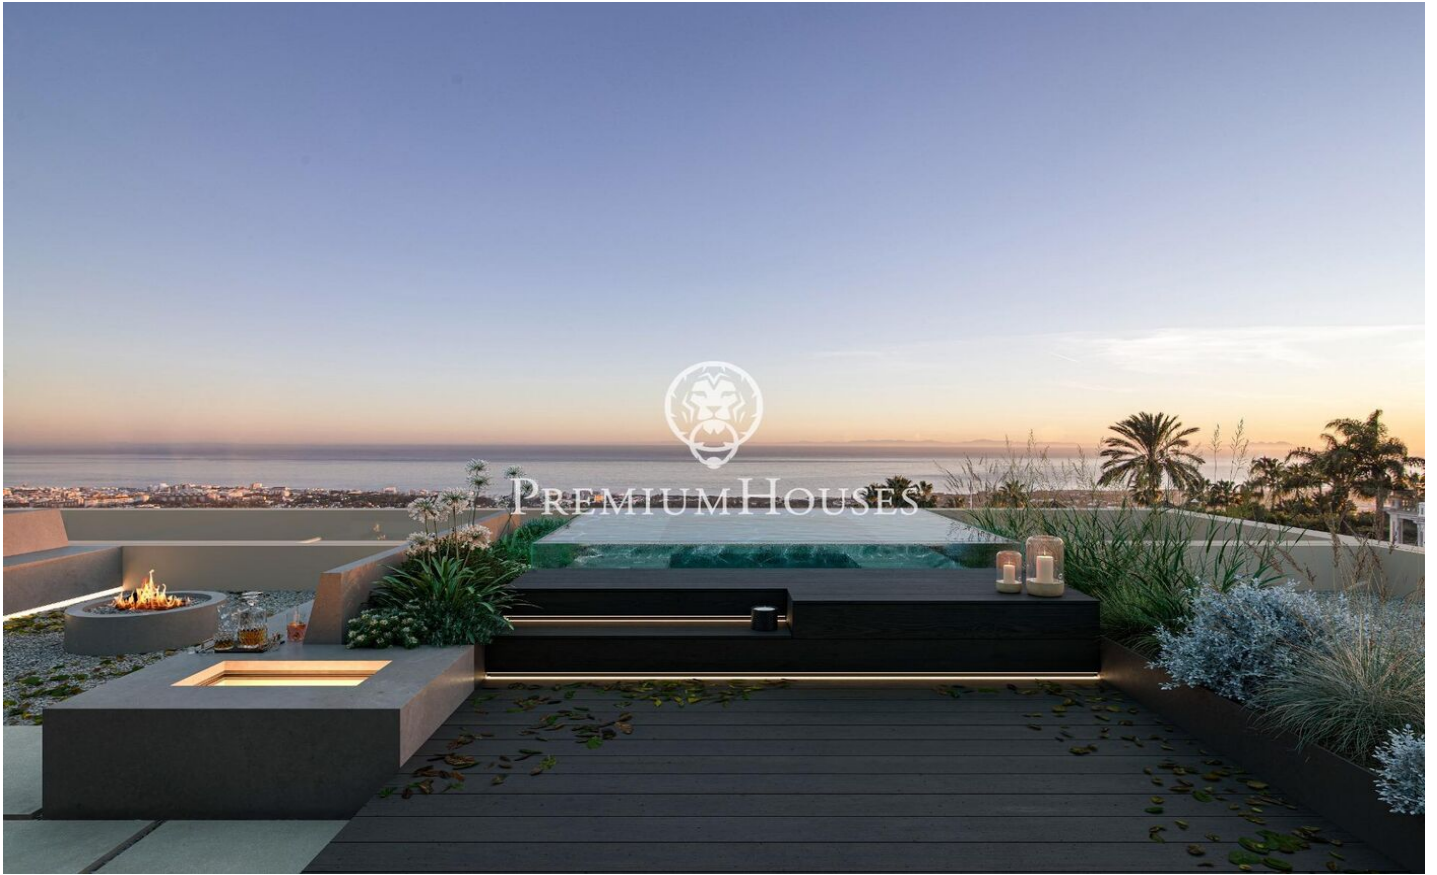

Amazing property in the area of Maresme, Super Maresme

Ref: PH103189

Sant Andreu de Llavaneres / Maresme/Barcelona Costa Norte

Nestled along the sun-kissed Catalan coast, Villa Atalaya embodies the pinnacle of luxury and architectural excellence. This remarkable estate offers an exclusive lifestyle where elegance and tranquility intertwine. Thoughtfully designed to blend seamlessly with its stunning surroundings, the villa features an effortless integration of indoor and outdoor spaces. Expansive floor-to-ceiling glass walls frame panoramic views of the Mediterranean Sea, while beautifully landscaped gardens create a private retreat. Every element has been meticulously selected to foster an atmosphere of refined sophistication. As you step inside, you'll enter a realm of elegance. Premium materials, from exquisite Italian marble to rare woods, grace the interior, crafting a timeless ambiance. The open-concept layout is ideal for both intimate gatherings and grand celebrations, with multiple living areas ensuring flexibility and privacy. At the heart of the home lies the gourmet kitchen, a chef's dream outfitted with cutting-edge appliances and generous workspace. Create culinary masterpieces while soaking in the breathtaking sea views through oversized windows. Outdoors, the expansive grounds are perfect for entertaining. The infinity pool, a glistening oasis, beckons for relaxation and rejuvenation...