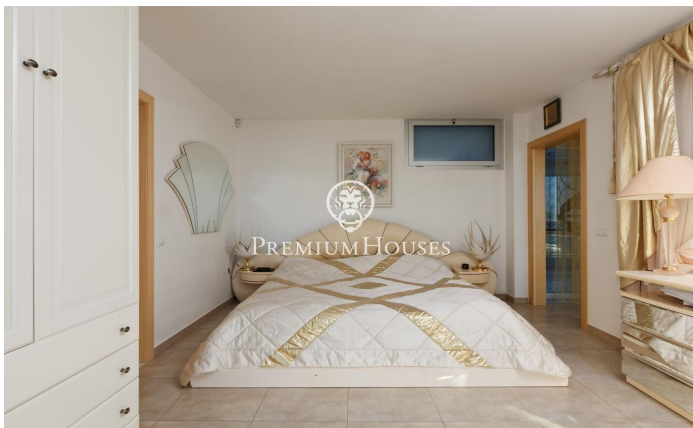

Contact us for more information or to arrange a viewing

Tel: +34 93 760 12 34

info@premiumhouses.com

www.premiumhouses.es