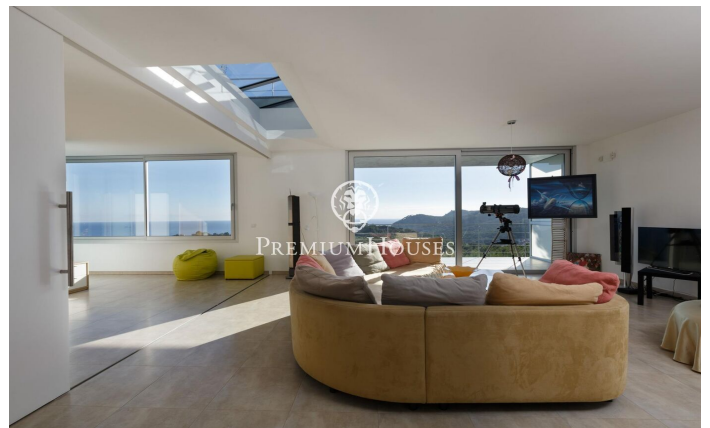

### **Palafrugell / Costa Brava**

Stunning elevated residence with swimming pool and breathtaking sea views in Tamariu. Located on the quiet coast of Aigua Xelida, a UNESCO protected natural heritage site, this stunning villa offers a tranquil setting, just 15 minutes' walk from the beach. Located in the charming fishing village of Palafrugell, the property boasts an enviable hillside position, allowing you to enjoy panoramic sea views from its position approximately 600 meters from the coast and 100 meters above sea level. This exceptional home, meticulously rebuilt by its current owners, occupies a south-facing plot of 967 m<sup>2</sup>. The spacious terrace features a magnificent infinity pool complete with a waterfall and a surrounding solarium. Adjacent to the terrace is an exquisite stone barbecue complemented by a summer dining area. Comprised of four floors interconnected by an internal elevator and an impressive wrought iron spiral staircase, the residence encompasses a generous 480 m<sup>2</sup> of living space. The main floor, located on the lower level, is seamlessly integrated with the terrace and pool area through large floor-to-ceiling windows. An open-concept design includes a spacious dining room with seating for up to 12 guests, a well-equipped kitchen with top-of-the-line appliances and a breakfast table, and ...

**€1,470,000**

432 m<sup>2</sup>  
4 Bedrooms  
5 Bathrooms  
967 m<sup>2</sup> plot  
Pool  
Heating  
Sea views  
Backyard  
Lift  
Parking  
Built in closets

Contact us for more information or to arrange a viewing