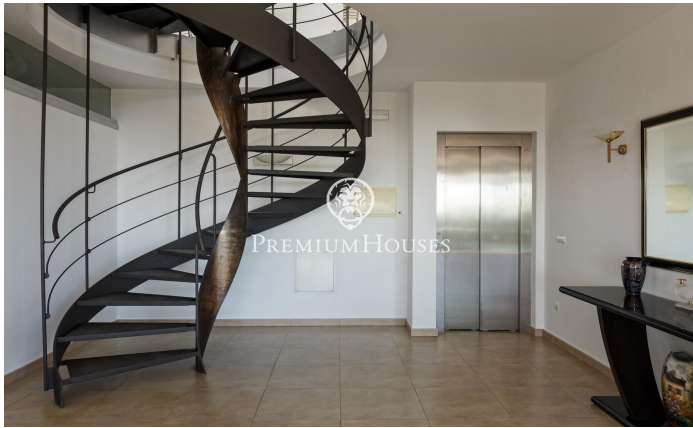

Contact us for more information or to arrange a viewing

Tel: +34 93 760 12 34

info@premiumhouses.com

www.premiumhouses.es