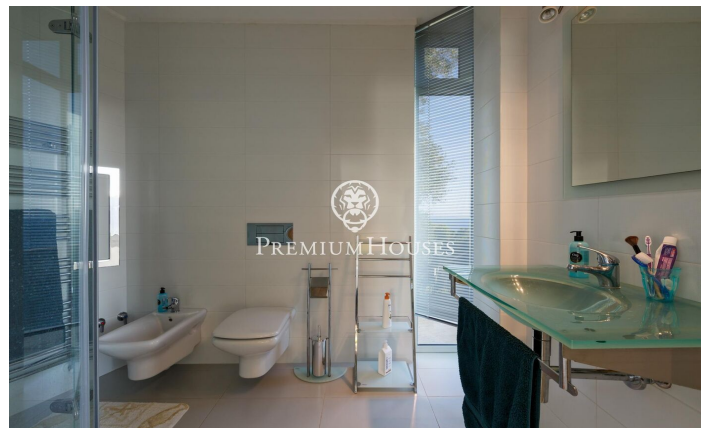

Contact us for more information or to arrange a viewing

Tel: +34 93 760 12 34

info@premiumhouses.com

www.premiumhouses.es