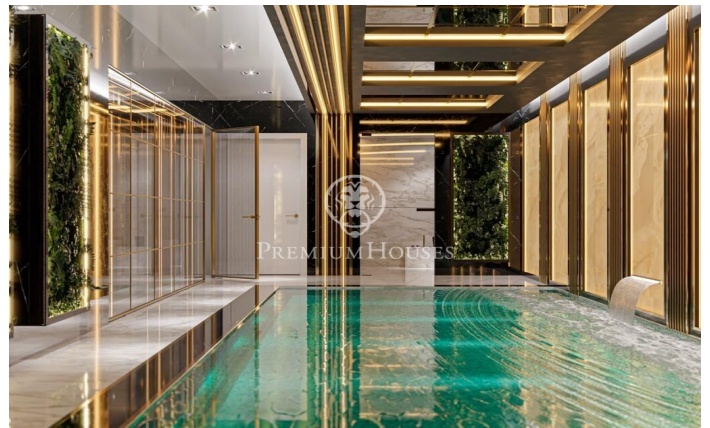

Contact us for more information or to arrange a viewing

Tel: +34 93 200 30 79

info@premiumhouses.com

www.premiumhouses.es