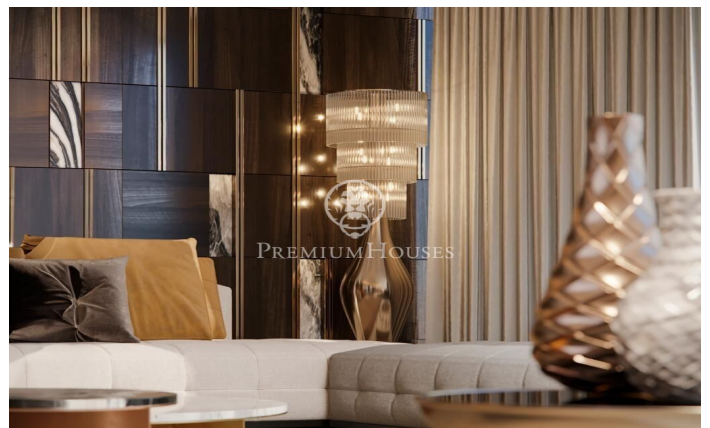

Contact us for more information or to arrange a viewing

Tel: +34 93 200 30 79

info@premiumhouses.com

www.premiumhouses.es