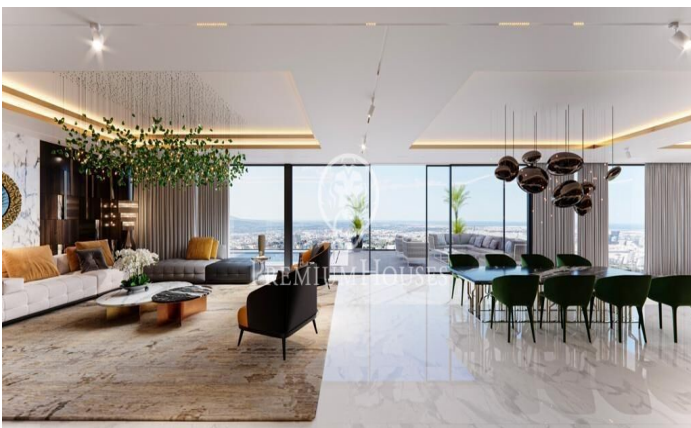

Contact us for more information or to arrange a viewing

Tel: +34 93 200 30 79

info@premiumhouses.com

www.premiumhouses.es