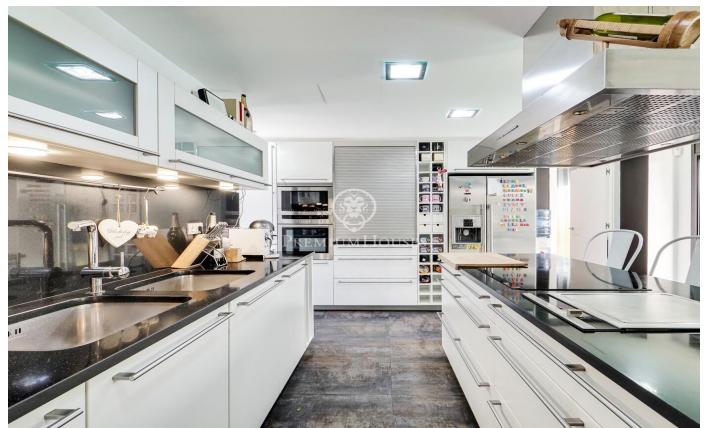

Contact us for more information or to arrange a viewing

Tel: +34 93 200 30 79

info@premiumhouses.com

www.premiumhouses.es