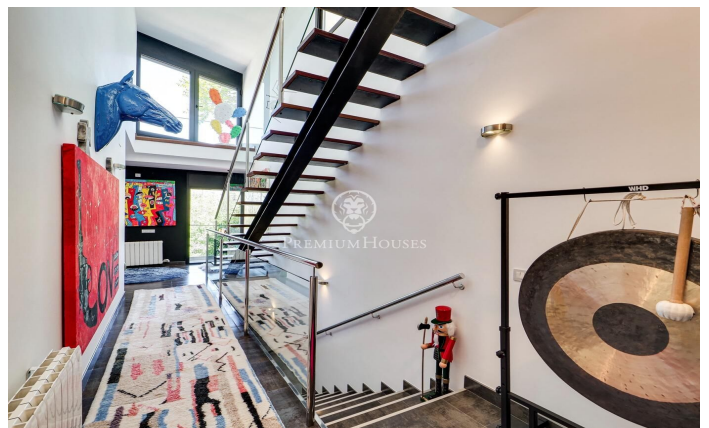

Contact us for more information or to arrange a viewing

Tel: +34 93 200 30 79

info@premiumhouses.com

www.premiumhouses.es