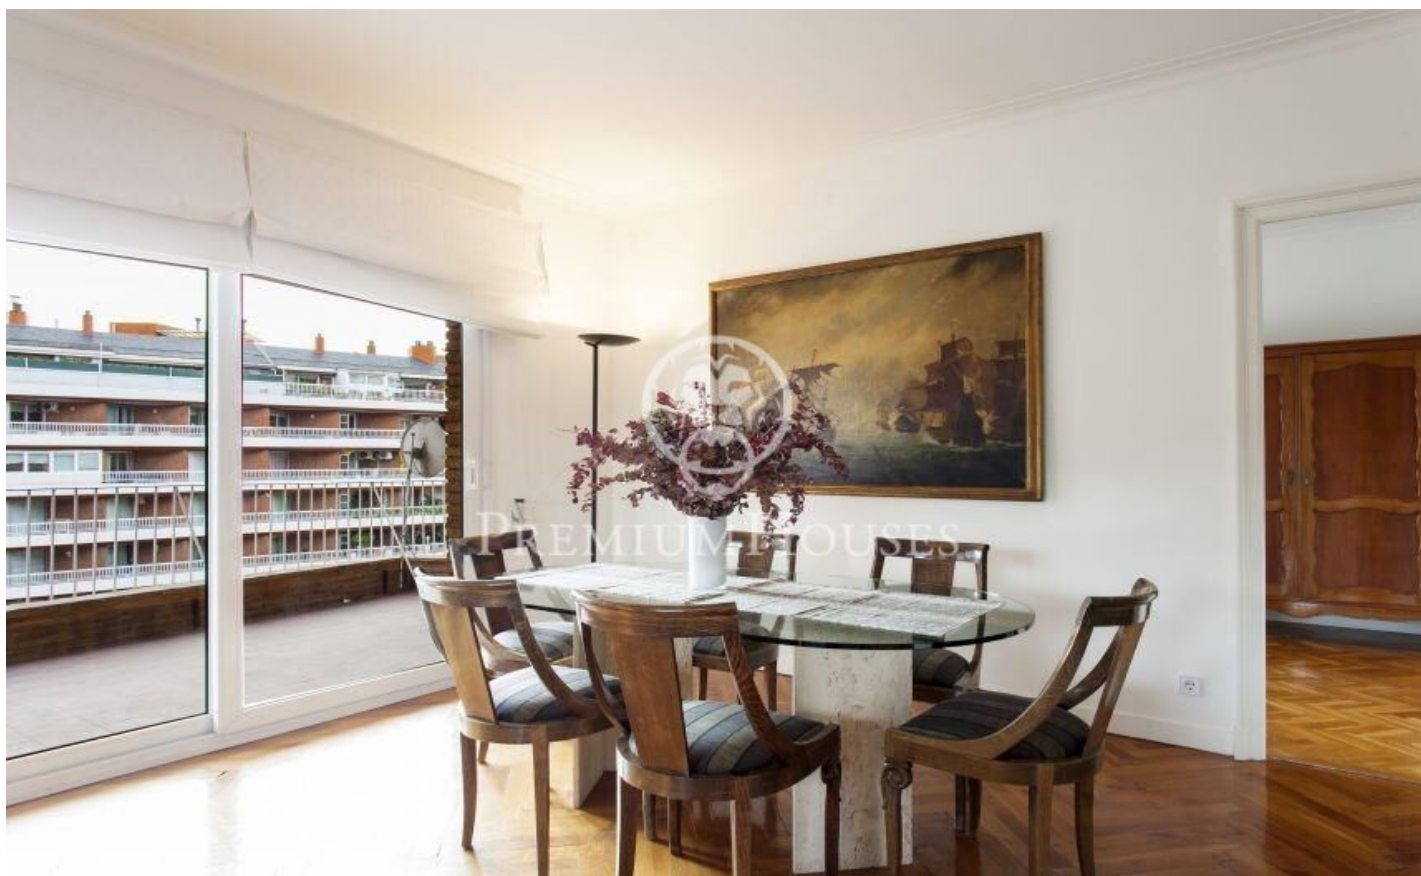

### Barcelona Ciudad / Barcelona

Elegant, spacious and bright stately property with spectacular terrace overlooking the area of Putxet and Sant Gervasi with three winds orientation. The property has 231 m<sup>2</sup> constructed area and is distributed in 5 double bedrooms, one of them en suite and 3 bathrooms. The night area provides pleasant views of green areas directly towards the emblematic Casa Bertran, a 19th century neoclassical estate that offers an oasis of peace in the middle of the city. The location of this property allows direct access to all kinds of services. Playgrounds, gardens, hospitals and shops. It also has an excellent and convenient BSM car park in front. Excellent public transport links in the area, with bus and FGC stations just a few steps away. The building offers concierge service. This flat perfectly combines spaciousness, brightness and exceptional views, in an ideal environment for those who appreciate comfort and quality of life in Barcelona.