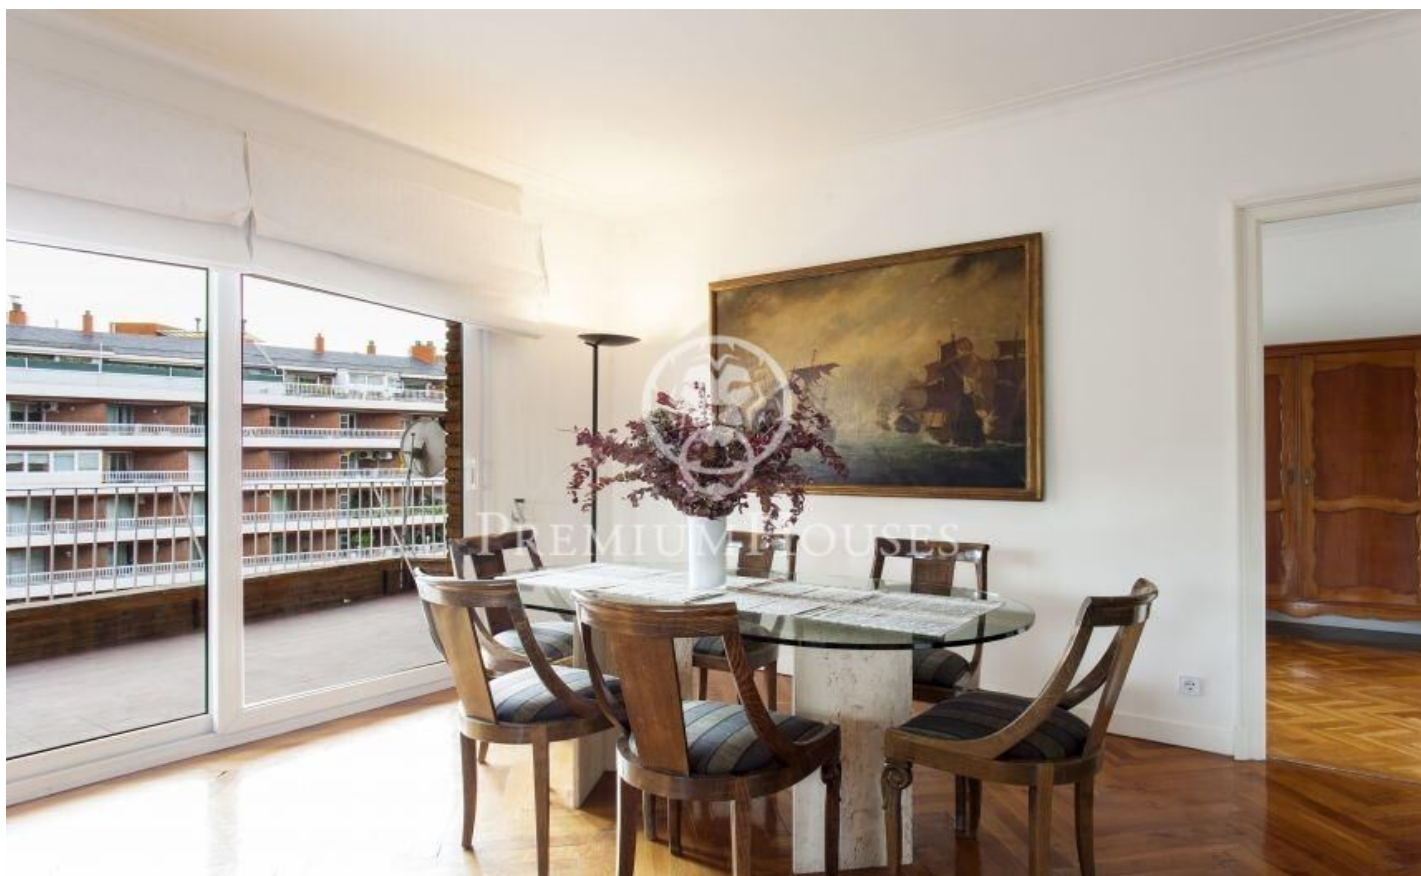

### El Putxet i Farró / Barcelona Ciudad

Elegant, spacious and bright stately property with spectacular terrace overlooking the area of Putxet and Sant Gervasi with three winds orientation. The property has 231 m<sup>2</sup> constructed area and is distributed in 5 double bedrooms, one of them en suite and 3 bathrooms. The night area provides pleasant views of green areas directly towards the emblematic Casa Bertran, a 19th century neoclassical estate that offers an oasis of peace in the middle of the city. The location of this property allows direct access to all kinds of services. Playgrounds, gardens, hospitals and shops. It also has an excellent and convenient BSM car park in front. Excellent public transport links in the area, with bus and FGC stations just a few steps away. The building offers concierge service. This flat perfectly combines spaciousness, brightness and exceptional views, in an ideal environment for those who appreciate comfort and quality of life in Barcelona.