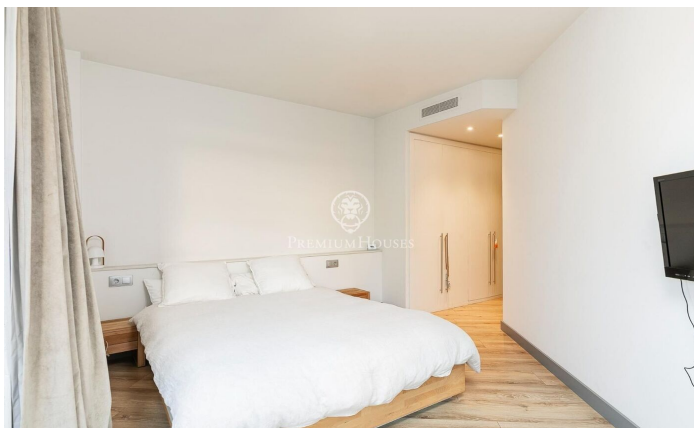

Charming duplex flat located in the Putxet.

Ref: P-016100

Barcelona Ciudad / Barcelona

We present this charming 130 m² flat with spectacular views of the Putxet trees. On entering we find a living-dining room with access to a terrace with beautiful views, a renovated kitchen with iron and glass doors and at the back of it, the laundry room. This floor also has a large bathroom with shower. Going down to the night area we find a hall that gives access to a bathroom with two washbasins and finished in microcement, two single bedrooms and a double bedroom en suite with a bathroom in the same style as the previous ones. The three bedrooms are exterior with beautiful views to the garden of the modernist buildings in front of them. The property has been completely refurbished with high quality designer finishes to provide maximum comfort for its occupants. The building has a lift and a parking space included in the price.

€850,000

130 m²
3 Bedrooms
3 Bathrooms
Heating
Lift
Terrace
Balcony
Built in closets

Contact us for more information or to arrange a viewing

Tel: +34 93 200 30 79

info@premiumhouses.com

www.premiumhouses.es