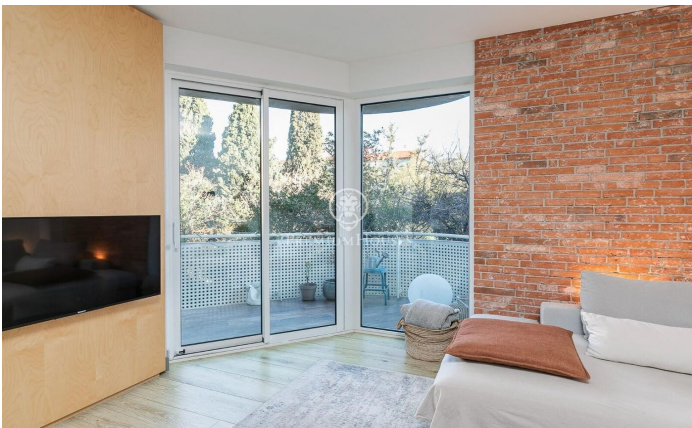

Charming duplex flat located in the Putxet.

Ref: P-016100

Barcelona Ciudad / Barcelona

We present this charming 130 m² flat with spectacular views of the Putxet trees. On entering we find a living-dining room with access to a terrace with beautiful views, a renovated kitchen with iron and glass doors and at the back of it, the laundry room. This floor also has a large bathroom with shower. Going down to the night area we find a hall that gives access to a bathroom with two washbasins and finished in microcement, two single bedrooms and a double bedroom en suite with a bathroom in the same style as the previous ones. The three bedrooms are exterior with beautiful views to the garden of the modernist buildings in front of them. The property has been completely refurbished with high quality designer finishes to provide maximum comfort for its occupants. The building has a lift and a parking space included in the price.

€850,000

130 m²
3 Bedrooms
3 Bathrooms
Heating
Lift
Terrace
Balcony
Built in closets

Contact us for more information or to arrange a viewing

Tel: +34 93 200 30 79

info@premiumhouses.com

www.premiumhouses.es