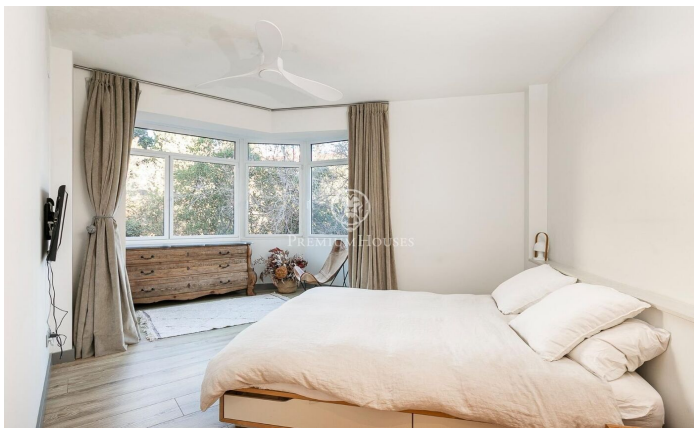

Charming duplex flat located in the Putxet.

Ref: P-016100

Barcelona Ciudad / Barcelona

We present this charming 130 m² flat with spectacular views of the Putxet trees. On entering we find a living-dining room with access to a terrace with beautiful views, a renovated kitchen with iron and glass doors and at the back of it, the laundry room. This floor also has a large bathroom with shower. Going down to the night area we find a hall that gives access to a bathroom with two washbasins and finished in microcement, two single bedrooms and a double bedroom en suite with a bathroom in the same style as the previous ones. The three bedrooms are exterior with beautiful views to the garden of the modernist buildings in front of them. The property has been completely refurbished with high quality designer finishes to provide maximum comfort for its occupants. The building has a lift and a parking space included in the price.

€850,000

130 m²
3 Bedrooms
3 Bathrooms
Heating
Lift
Terrace
Balcony
Built in closets

Contact us for more information or to arrange a viewing

Tel: +34 93 200 30 79

info@premiumhouses.com

www.premiumhouses.es