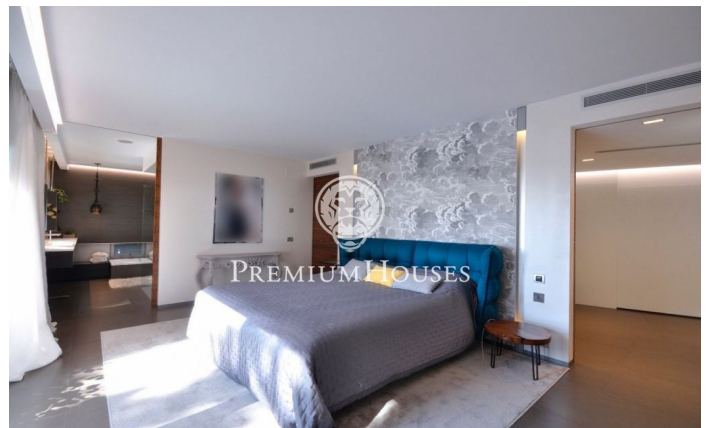

Dream finca facing the sea

Ref: W-02E2DB

Arenys de Mar / Maresme/Barcelona Costa Norte

La Perla - dream with the best views of the infinite sea. The property is located between two towns, Caldes d'Estrac (thermal water village) and Arenys de Mar (picturesque village with fishing port). Beauty and silence provide an exclusive, harmonious and safe stay in this property. The house is surrounded by a magnificent garden and forest of almost 2 hectares. The finish of the interiors is of high quality and design. The surface of the main house has 300 sq.m. with a comfortable layout. First floor: spacious living room, equipped kitchen with exit to the porch, double bedroom with its large dressing room, plus two junior suites with bathroom. The second floor houses have a complete junior-suite, solarium terrace and sea views, it is currently equipped as a games room. Additional information: in addition to the main house, there are several adjoining buildings that serve as office, gym and two apartments for guests, outdoor barbecue area, tennis court, parking area for 6 cars, fruit trees, radial heating, air conditioning ducts, water purifier, heated pool, two wells with water flow.

€2,200,000

600 m²
6 Bedrooms
6 Bathrooms
18,965 m² plot
Pool
Heating
Sea views
Built in closets

Contact us for more information or to arrange a viewing

Tel: +34 93 798 88 99

info@premiumhouses.com

www.premiumhouses.es