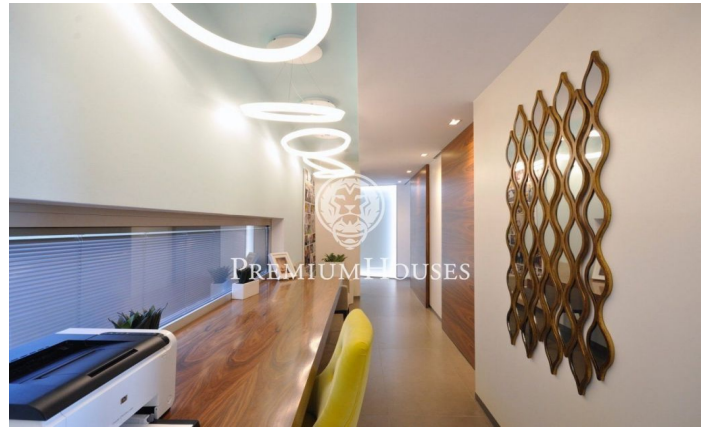

Contact us for more information or to arrange a viewing

Tel: +34 93 798 88 99

info@premiumhouses.com

www.premiumhouses.es