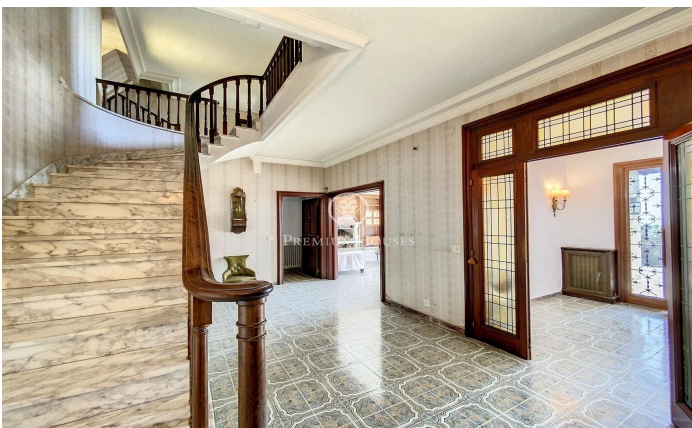

Contact us for more information or to arrange a viewing

Tel: +34 93 798 88 99

info@premiumhouses.com

www.premiumhouses.es