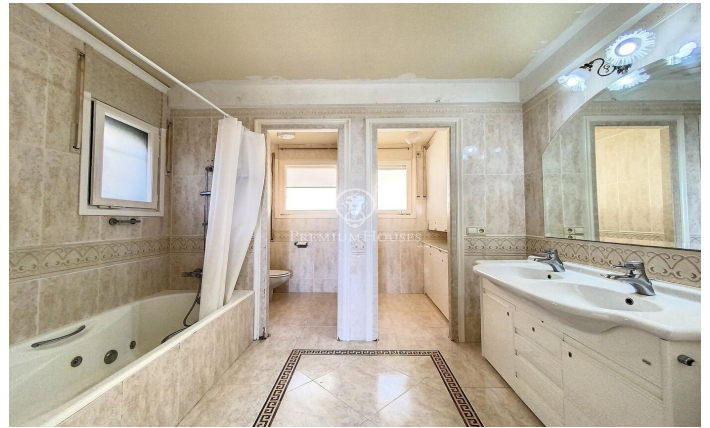

### L' Ametlla del Valles / Other locations

L'Ametlla is one of the most beautiful villages in Vallès Oriental. Located at the base of the Prelitoral mountain range, it enjoys a Mediterranean climate and a modernist architectural heritage that gives it the air of a stately garden town. Its population is approximately 9,000 inhabitants and the family income is one of the highest in Catalonia. It has a very dynamic community life and culture is one of the pillars of the town. The mansion we present to you is located in the area of Sant Nicolau, very close to the centre but at a sufficient distance to maintain the necessary tranquillity and privacy. It was built in 1974 in the middle of a 1 hectare plot of land designed with an elegant English style and stately interiors. It is distributed in different floors and all of them offer spacious and luminous spaces with beautiful views. It has a large swimming pool with changing rooms and bathroom next to a large porch which is a summer delight and which communicates directly with the garage and the wine cellar. On the main floor, apart from the large living room with fireplace, the dining room, an office which also has a fireplace, a kitchen with pantry and a guest toilet, there is an en suite bedroom. On the first floor there are 4 double bedrooms with 2 bathrooms and 1 bedroom ...

**€3,000**

528 m<sup>2</sup>  
7 Bedrooms  
6 Bathrooms  
9 m<sup>2</sup> plot  
Pool  
A/C  
Heating  
Phone  
Fireplace  
Built in closets

Contact us for more information or to arrange a viewing

Tel: +34 93 798 88 99