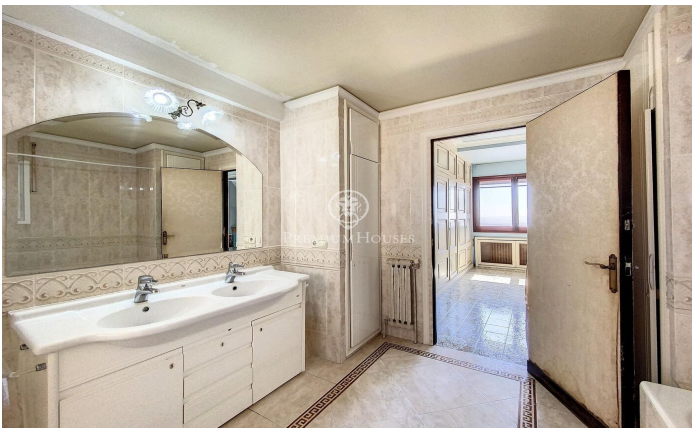

### L' Ametlla del Valles / Other locations

L'Ametlla is one of the most beautiful villages in Vallès Oriental. Located at the base of the Prelitoral mountain range, it enjoys a Mediterranean climate and a modernist architectural heritage that gives it the air of a stately garden town. Its population is approximately 9,000 inhabitants and the family income is one of the highest in Catalonia. It has a very dynamic community life and culture is one of the pillars of the town. The mansion we present to you is located in the area of Sant Nicolau, very close to the centre but at a sufficient distance to maintain the necessary tranquillity and privacy. It was built in 1974 in the middle of a 1 hectare plot of land designed with an elegant English style and stately interiors. It is distributed in different floors and all of them offer spacious and luminous spaces with beautiful views. It has a large swimming pool with changing rooms and bathroom next to a large porch which is a summer delight and which communicates directly with the garage and the wine cellar. On the main floor, apart from the large living room with fireplace, the dining room, an office which also has a fireplace, a kitchen with pantry and a guest toilet, there is an en suite bedroom. On the first floor there are 4 double bedrooms with 2 bathrooms and 1 bedroom ...

**€3,000**

528 m<sup>2</sup>  
7 Bedrooms  
6 Bathrooms  
9 m<sup>2</sup> plot  
Pool  
A/C  
Heating  
Phone  
Fireplace  
Built in closets

Contact us for more information or to arrange a viewing

Tel: +34 93 798 88 99