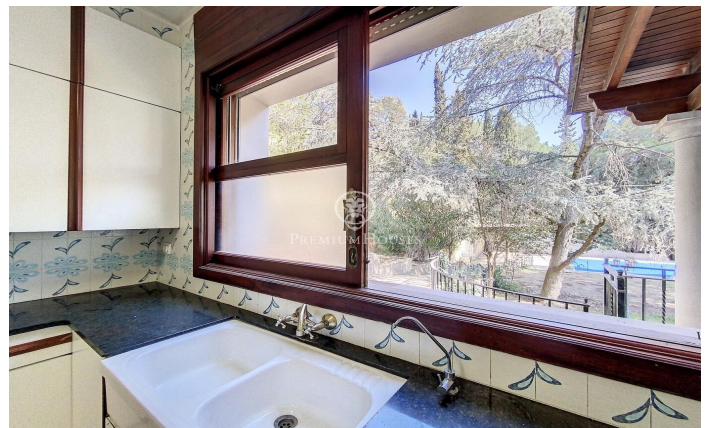

Contact us for more information or to arrange a viewing

Tel: +34 93 798 88 99

info@premiumhouses.com

www.premiumhouses.es