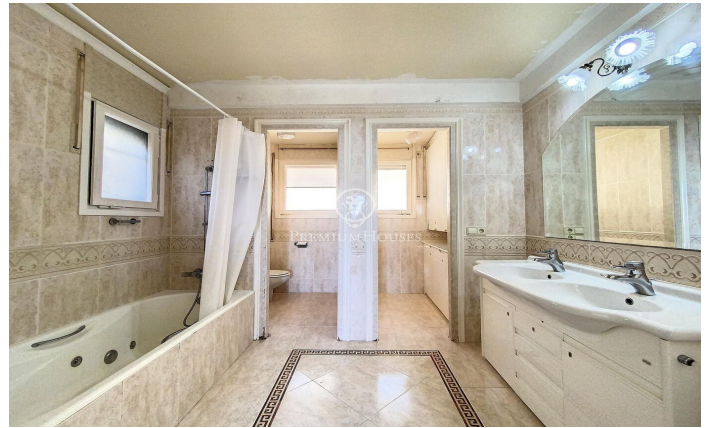

Beautiful English style house located in l'Ametlla del Vallès.

Ref: PH102477

L' Ametlla del Valles / Other locations

L'Ametlla is one of the most beautiful villages in Vallès Oriental. Located at the base of the Prelitoral mountain range, it enjoys a Mediterranean climate and a modernist architectural heritage that gives it the air of a stately garden town. Its population is approximately 9,000 inhabitants and the family income is one of the highest in Catalonia. It has a very dynamic community life and culture is one of the pillars of the town. The mansion we present to you is located in the area of Sant Nicolau, very close to the centre but at a sufficient distance to maintain the necessary tranquillity and privacy. It was built in 1974 in the middle of a 1 hectare plot of land designed with an elegant English style and stately interiors. It is distributed in different floors and all of them offer spacious and luminous spaces with beautiful views. It has a large swimming pool with changing rooms and bathroom next to a large porch which is a summer delight and which communicates directly with the garage and the wine cellar. On the main floor, apart from the large living room with fireplace, the dining room, an office which also has a fireplace, a kitchen with pantry and a guest toilet, there is an en suite bedroom. On the first floor there are 4 double bedrooms with 2 bathrooms and 1 bedroom ...

€1,200,000

528 m²
7 Bedrooms
6 Bathrooms
9 m² plot
Pool
A/C
Heating
Phone
Fireplace
Built in closets

Contact us for more information or to arrange a viewing

Tel: +34 93 798 88 99

info@premiumhouses.com

www.premiumhouses.es