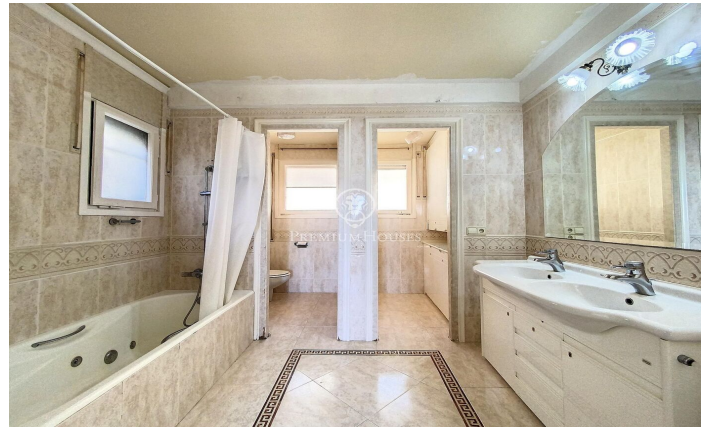

### L' Ametlla del Valles / Other locations

L'Ametlla is one of the most beautiful villages in Vallès Oriental. Located at the base of the Prelitoral mountain range, it enjoys a Mediterranean climate and a modernist architectural heritage that gives it the air of a stately garden town. Its population is approximately 9,000 inhabitants and the family income is one of the highest in Catalonia. It has a very dynamic community life and culture is one of the pillars of the town. The mansion we present to you is located in the area of Sant Nicolau, very close to the centre but at a sufficient distance to maintain the necessary tranquillity and privacy. It was built in 1974 in the middle of a 1 hectare plot of land designed with an elegant English style and stately interiors. It is distributed in different floors and all of them offer spacious and luminous spaces with beautiful views. It has a large swimming pool with changing rooms and bathroom next to a large porch which is a summer delight and which communicates directly with the garage and the wine cellar. On the main floor, apart from the large living room with fireplace, the dining room, an office which also has a fireplace, a kitchen with pantry and a guest toilet, there is an en suite bedroom. On the first floor there are 4 double bedrooms with 2 bathrooms and 1 bedroom ...

**€1,200,000**

528 m<sup>2</sup>  
7 Bedrooms  
6 Bathrooms  
9 m<sup>2</sup> plot  
Pool  
A/C  
Heating  
Phone  
Fireplace  
Built in closets

Contact us for more information or to arrange a viewing

Tel: +34 93 798 88 99