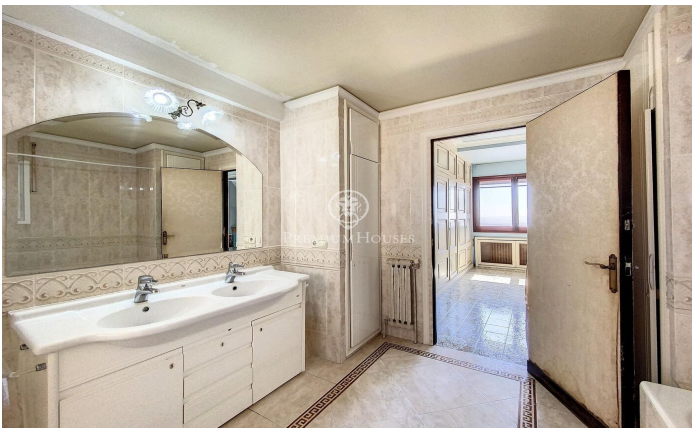

Contact us for more information or to arrange a viewing

Tel: +34 93 798 88 99

info@premiumhouses.com

www.premiumhouses.es