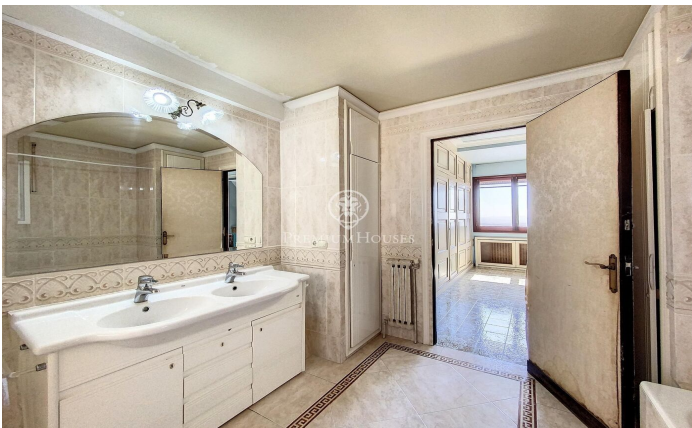

### L' Ametlla del Valles / Other locations

L'Ametlla is one of the most beautiful villages in Vallès Oriental. Located at the base of the Prelitoral mountain range, it enjoys a Mediterranean climate and a modernist architectural heritage that gives it the air of a stately garden town. Its population is approximately 9,000 inhabitants and the family income is one of the highest in Catalonia. It has a very dynamic community life and culture is one of the pillars of the town. The mansion we present to you is located in the area of Sant Nicolau, very close to the centre but at a sufficient distance to maintain the necessary tranquillity and privacy. It was built in 1974 in the middle of a 1 hectare plot of land designed with an elegant English style and stately interiors. It is distributed in different floors and all of them offer spacious and luminous spaces with beautiful views. It has a large swimming pool with changing rooms and bathroom next to a large porch which is a summer delight and which communicates directly with the garage and the wine cellar. On the main floor, apart from the large living room with fireplace, the dining room, an office which also has a fireplace, a kitchen with pantry and a guest toilet, there is an en suite bedroom. On the first floor there are 4 double bedrooms with 2 bathrooms and 1 bedroom ...

**€1,200,000**

528 m<sup>2</sup>  
7 Bedrooms  
6 Bathrooms  
9 m<sup>2</sup> plot  
Pool  
A/C  
Heating  
Phone  
Fireplace  
Built in closets

Contact us for more information or to arrange a viewing

Tel: +34 93 798 88 99