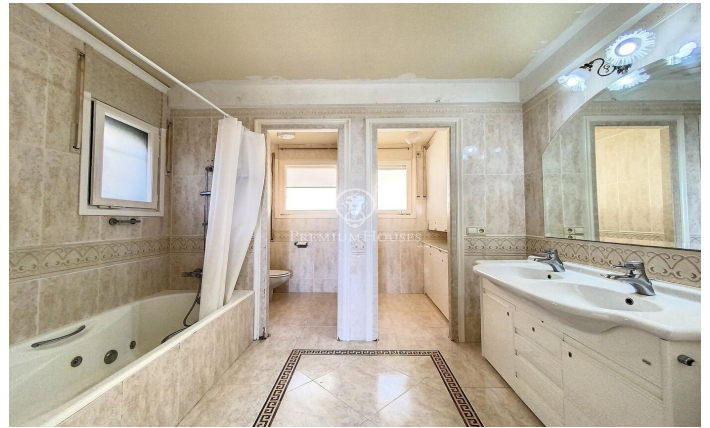

Beautiful English style house located in l'Ametlla del Vallès.

Ref: PH102477

L' Ametlla del Valles / Other locations

L'Ametlla is one of the most beautiful villages in Vallès Oriental. Located at the base of the Prelitoral mountain range, it enjoys a Mediterranean climate and a modernist architectural heritage that gives it the air of a stately garden town. Its population is approximately 9,000 inhabitants and the family income is one of the highest in Catalonia. It has a very dynamic community life and culture is one of the pillars of the town. The mansion we present to you is located in the area of Sant Nicolau, very close to the centre but at a sufficient distance to maintain the necessary tranquillity and privacy. It was built in 1974 in the middle of a 1 hectare plot of land designed with an elegant English style and stately interiors. It is distributed in different floors and all of them offer spacious and luminous spaces with beautiful views. It has a large swimming pool with changing rooms and bathroom next to a large porch which is a summer delight and which communicates directly with the garage and the wine cellar. On the main floor, apart from the large living room with fireplace, the dining room, an office which also has a fireplace, a kitchen with pantry and a guest toilet, there is an en suite bedroom. On the first floor there are 4 double bedrooms with 2 bathrooms and 1 bedro...

€1,200,000

528 m²
7 Bedrooms
6 Bathrooms
9 m² plot
Pool
A/C
Heating
Phone
Fireplace
Built in closets

Contact us for more information or to arrange a viewing

Tel: +34 93 798 88 99

info@premiumhouses.com

www.premiumhouses.es