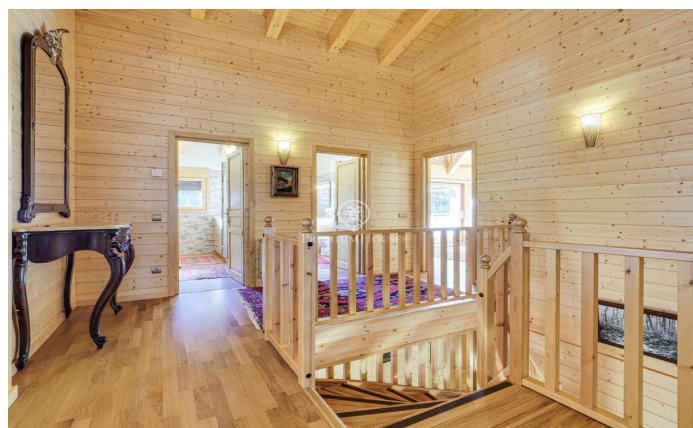

Contact us for more information or to arrange a viewing

Tel: +34 93 798 88 99

info@premiumhouses.com

www.premiumhouses.es