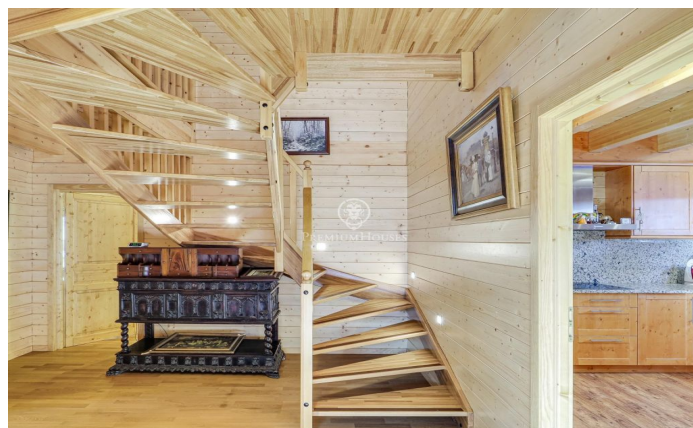

Contact us for more information or to arrange a viewing

Tel: +34 93 798 88 99

info@premiumhouses.com

www.premiumhouses.es