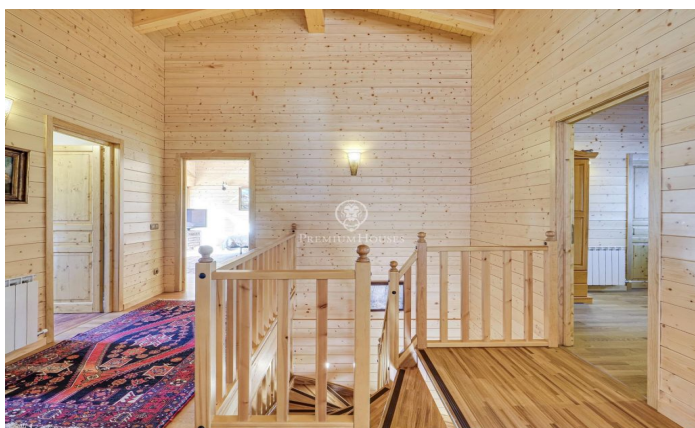

Contact us for more information or to arrange a viewing

Tel: +34 93 798 88 99

info@premiumhouses.com

www.premiumhouses.es