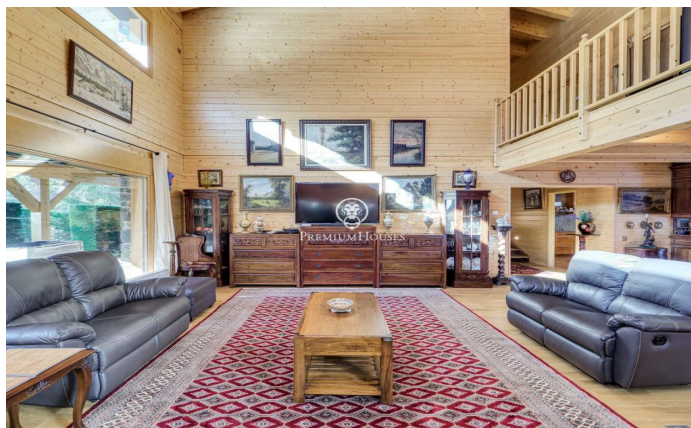

### Alp / Other locations

Luxury chalet in La Molina situated in a very quiet area 10 minutes from the slopes with spectacular mountain views. A property with a large garden, where you can enjoy the snow in winter or spend a pleasant time outdoors in summer. Six cosy bedrooms to accommodate the whole family or friends, two full bathrooms and a suite with jacuzzi overlooking the mountains of La Molina resort! In addition, the touch of luxury continues with a sauna to relax and warm up after a tiring day of skiing. It also has a cosy porch, which can be used both in winter and summer, as it allows you to close it and isolate yourself from the coldest days and share endless talks with friends. The interior is fully furnished with elegance and typical mountain style. It has a spacious living room with a high ceiling of 8 metres and walls made up of a huge glass window that lets in all the light from outside and a beautiful fireplace, perfect for disconnecting. Comfort is guaranteed with all necessary appliances, in other words, a perfect place to escape from the daily hustle and bustle and enjoy moments of tranquillity and fun with loved ones. It also has two outbuildings within the same property, which consists of a two-storey guest house and a garage currently used as a flat to accommodate friends an...

**€1,800,000**

658 m<sup>2</sup>  
7 Bedrooms  
5 Bathrooms  
2,459 m<sup>2</sup> plot  
Heating  
Backyard  
Storage  
Furnished  
Fireplace  
Terrace  
Balcony  
Built in closets

Contact us for more information or to arrange a viewing