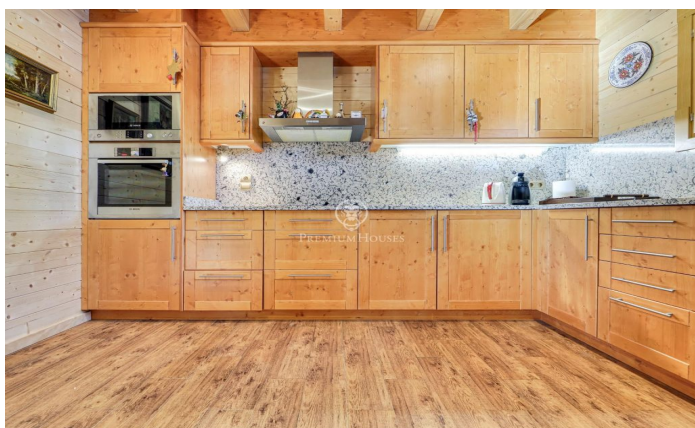

Contact us for more information or to arrange a viewing

Tel: +34 93 798 88 99

info@premiumhouses.com

www.premiumhouses.es