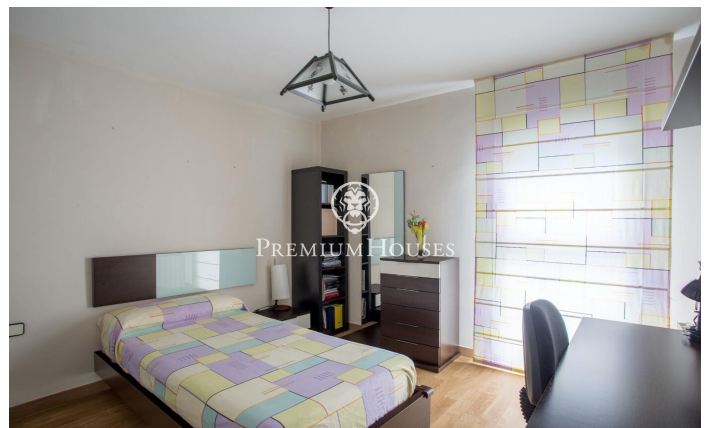

### Alella / Maresme/Barcelona Costa Norte

We present you an incredible opportunity in Alella, a unique house with two separate dwellings, ideal for large families or investors. Here are some of the most outstanding features of this property: Two houses in one: This house is truly special, as it consists of two very similar houses, one on top of the other, both connected to each other. This gives you great flexibility, whether to live in one and rent out the other, have space for visitors or any other configuration you desire. Ample Space: With 419 square meters of floor space and a plot of 976 square meters, each home offers generous space to enjoy and customize to your liking. Layout: In total, the property features 4 double bedrooms and 2 single bedrooms, as well as 4 full bathrooms, providing comfort and privacy for all family members. Charming Details: The house retains its original charm with details such as ceramic and parquet floors, wooden interior carpentry and aluminum windows with double glazing. It also has a beautiful fireplace in the living room for cozy winter evenings. East facing: Enjoy the morning sunlight on your terrace while contemplating the stunning sea views. Equipped Kitchen: The property features a fully equipped kitchen, making it easy to prepare meals and family gatherings. Moder...

**€900,000**

419 m<sup>2</sup>  
6 Bedrooms  
4 Bathrooms  
976 m<sup>2</sup> plot  
A/C  
Heating  
Sea views  
Fireplace  
Parking  
Balcony  
Built in closets

Contact us for more information or to arrange a viewing