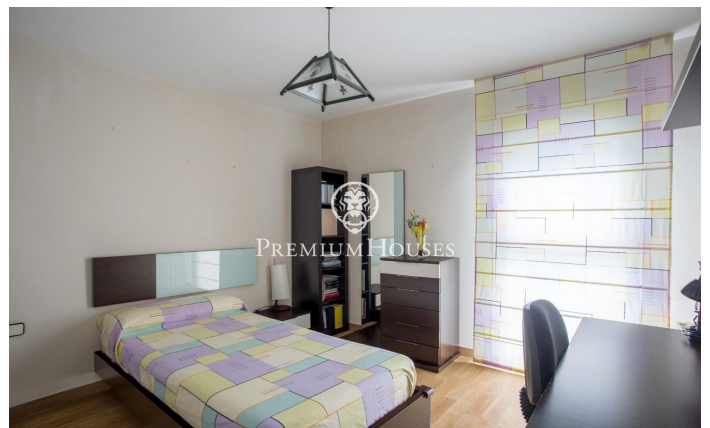

### Alella / Maresme/Barcelona Costa Norte

We present you an incredible opportunity in Alella, a unique house with two separate dwellings, ideal for large families or investors. Here are some of the most outstanding features of this property: Two houses in one: This house is truly special, as it consists of two very similar houses, one on top of the other, both connected to each other. This gives you great flexibility, whether to live in one and rent out the other, have space for visitors or any other configuration you desire. Ample Space: With 419 square meters of floor space and a plot of 976 square meters, each home offers generous space to enjoy and customize to your liking. Layout: In total, the property features 4 double bedrooms and 2 single bedrooms, as well as 4 full bathrooms, providing comfort and privacy for all family members. Charming Details: The house retains its original charm with details such as ceramic and parquet floors, wooden interior carpentry and aluminum windows with double glazing. It also has a beautiful fireplace in the living room for cozy winter evenings. East facing: Enjoy the morning sunlight on your terrace while contemplating the stunning sea views. Equipped Kitchen: The property features a fully equipped kitchen, making it easy to prepare meals and family gatherings. Moder...

**€900,000**

419 m<sup>2</sup>  
6 Bedrooms  
4 Bathrooms  
976 m<sup>2</sup> plot  
A/C  
Heating  
Sea views  
Fireplace  
Parking  
Balcony  
Built in closets

Contact us for more information or to arrange a viewing