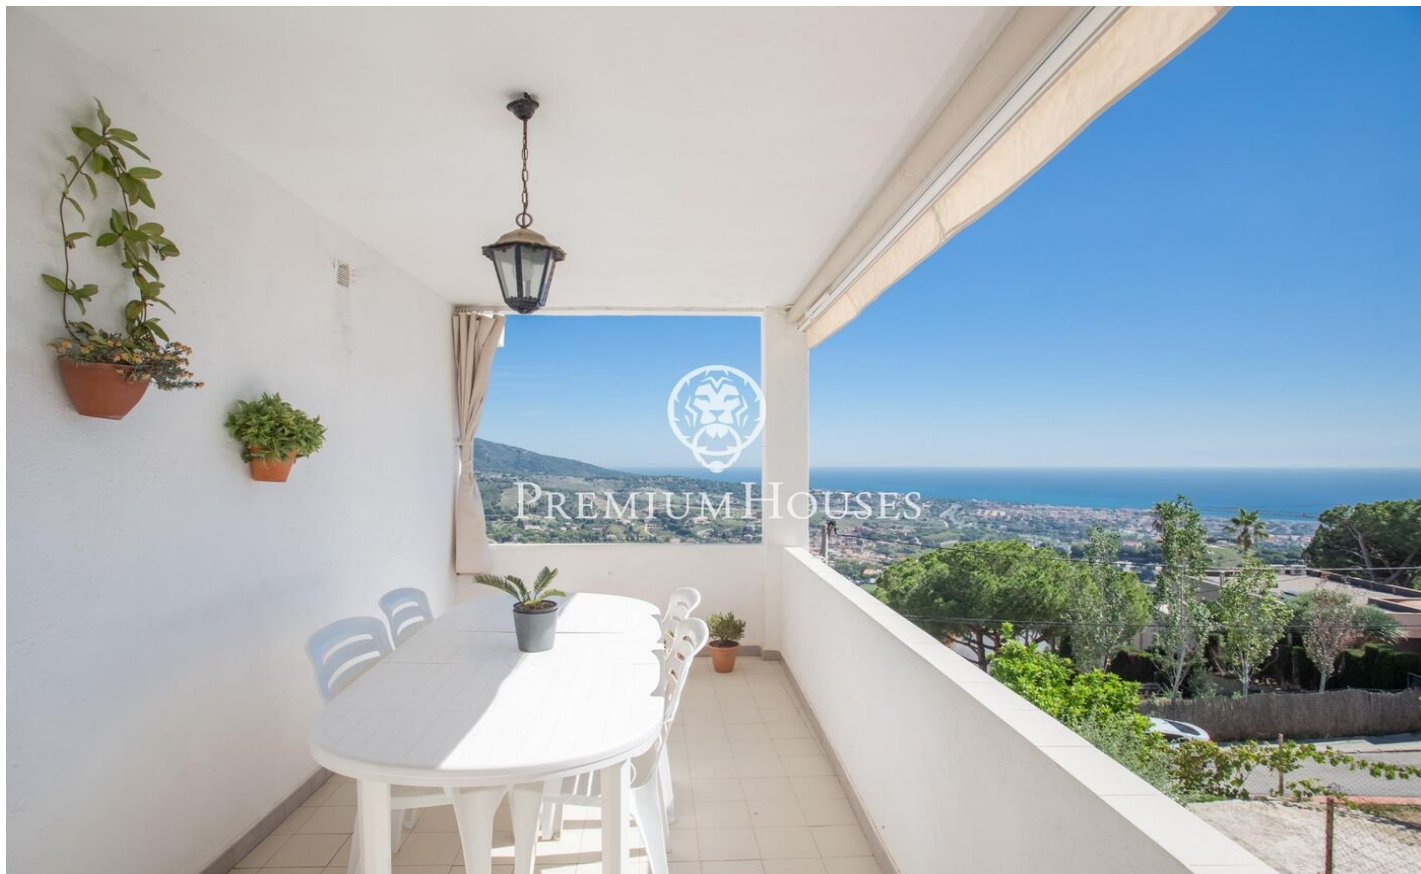

## Spectacular House in Alella with Sea Views and Two Dwellings

Ref: PH102831

### Alella / Maresme/Barcelona Costa Norte

We present you an incredible opportunity in Alella, a unique house with two separate dwellings, ideal for large families or investors. Here are some of the most outstanding features of this property: Two houses in one: This house is truly special, as it consists of two very similar houses, one on top of the other, both connected to each other. This gives you great flexibility, whether to live in one and rent out the other, have space for visitors or any other configuration you desire. Ample Space: With 419 square meters of floor space and a plot of 976 square meters, each home offers generous space to enjoy and customize to your liking. Layout: In total, the property features 4 double bedrooms and 2 single bedrooms, as well as 4 full bathrooms, providing comfort and privacy for all family members. Charming Details: The house retains its original charm with details such as ceramic and parquet floors, wooden interior carpentry and aluminum windows with double glazing. It also has a beautiful fireplace in the living room for cozy winter evenings. East facing: Enjoy the morning sunlight on your terrace while contemplating the stunning sea views. Equipped Kitchen: The property features a fully equipped kitchen, making it easy to prepare meals and family gatherings. Moder...