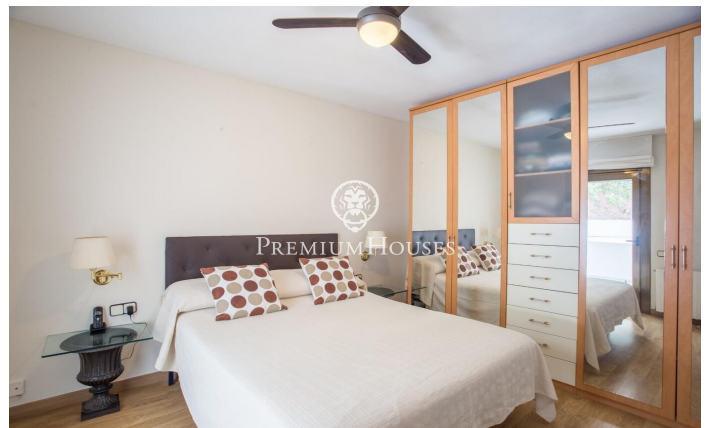

### Alella / Maresme/Barcelona Costa Norte

We present you an incredible opportunity in Alella, a unique house with two separate dwellings, ideal for large families or investors. Here are some of the most outstanding features of this property: Two houses in one: This house is truly special, as it consists of two very similar houses, one on top of the other, both connected to each other. This gives you great flexibility, whether to live in one and rent out the other, have space for visitors or any other configuration you desire. Ample Space: With 419 square meters of floor space and a plot of 976 square meters, each home offers generous space to enjoy and customize to your liking. Layout: In total, the property features 4 double bedrooms and 2 single bedrooms, as well as 4 full bathrooms, providing comfort and privacy for all family members. Charming Details: The house retains its original charm with details such as ceramic and parquet floors, wooden interior carpentry and aluminum windows with double glazing. It also has a beautiful fireplace in the living room for cozy winter evenings. East facing: Enjoy the morning sunlight on your terrace while contemplating the stunning sea views. Equipped Kitchen: The property features a fully equipped kitchen, making it easy to prepare meals and family gatherings. Moder...

**€900,000**

419 m<sup>2</sup>  
6 Bedrooms  
4 Bathrooms  
976 m<sup>2</sup> plot  
A/C  
Heating  
Sea views  
Fireplace  
Parking  
Balcony  
Built in closets

Contact us for more information or to arrange a viewing