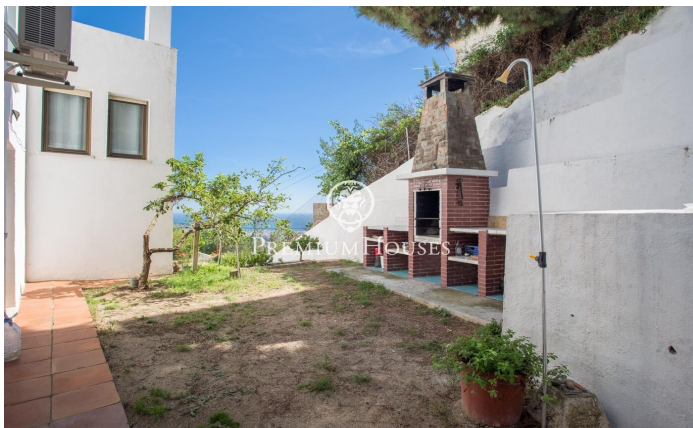

### Alella / Maresme/Barcelona Costa Norte

We present you an incredible opportunity in Alella, a unique house with two separate dwellings, ideal for large families or investors. Here are some of the most outstanding features of this property: Two houses in one: This house is truly special, as it consists of two very similar houses, one on top of the other, both connected to each other. This gives you great flexibility, whether to live in one and rent out the other, have space for visitors or any other configuration you desire. Ample Space: With 419 square meters of floor space and a plot of 976 square meters, each home offers generous space to enjoy and customize to your liking. Layout: In total, the property features 4 double bedrooms and 2 single bedrooms, as well as 4 full bathrooms, providing comfort and privacy for all family members. Charming Details: The house retains its original charm with details such as ceramic and parquet floors, wooden interior carpentry and aluminum windows with double glazing. It also has a beautiful fireplace in the living room for cozy winter evenings. East facing: Enjoy the morning sunlight on your terrace while contemplating the stunning sea views. Equipped Kitchen: The property features a fully equipped kitchen, making it easy to prepare meals and family gatherings. Moder...

**€900,000**

419 m<sup>2</sup>  
6 Bedrooms  
4 Bathrooms  
976 m<sup>2</sup> plot  
A/C  
Heating  
Sea views  
Fireplace  
Parking  
Balcony  
Built in closets

Contact us for more information or to arrange a viewing