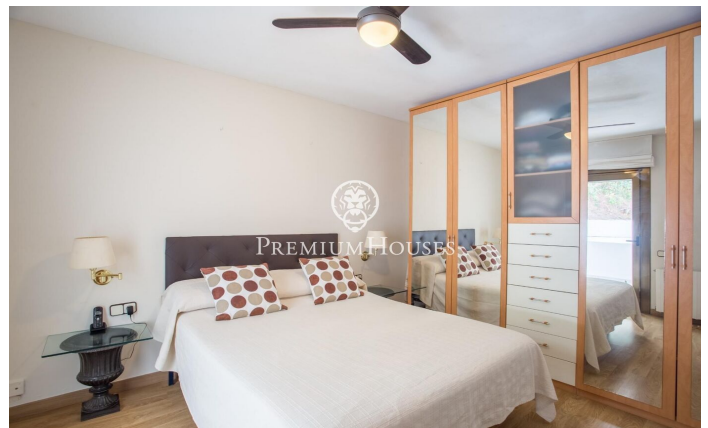

### Alella / Maresme/Barcelona Costa Norte

We present you an incredible opportunity in Alella, a unique house with two separate dwellings, ideal for large families or investors. Here are some of the most outstanding features of this property: Two houses in one: This house is truly special, as it consists of two very similar houses, one on top of the other, both connected to each other. This gives you great flexibility, whether to live in one and rent out the other, have space for visitors or any other configuration you desire. Ample Space: With 419 square meters of floor space and a plot of 976 square meters, each home offers generous space to enjoy and customize to your liking. Layout: In total, the property features 4 double bedrooms and 2 single bedrooms, as well as 4 full bathrooms, providing comfort and privacy for all family members. Charming Details: The house retains its original charm with details such as ceramic and parquet floors, wooden interior carpentry and aluminum windows with double glazing. It also has a beautiful fireplace in the living room for cozy winter evenings. East facing: Enjoy the morning sunlight on your terrace while contemplating the stunning sea views. Equipped Kitchen: The property features a fully equipped kitchen, making it easy to prepare meals and family gatherings. Moder...

**€900,000**

419 m<sup>2</sup>  
6 Bedrooms  
4 Bathrooms  
976 m<sup>2</sup> plot  
A/C  
Heating  
Sea views  
Fireplace  
Parking  
Balcony  
Built in closets

Contact us for more information or to arrange a viewing