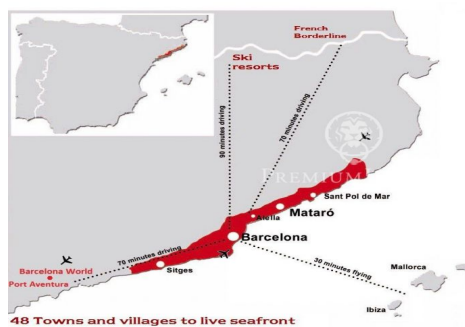

Plot for sale in the Mas Coll area of Alella

Ref: W-00B9GZ

Alella / Maresme/Barcelona Costa Norte

Located in the residential area of Mas Coll, one of the privileged areas of Alella, where to enjoy nature and dream views. This plot has 650 m² with beautiful mountain views. An excellent opportunity for families who want to build the house of their dreams. The plot has a total size of 650 m², with the possibility of building 390m² on the ground floor and 195m² on the first, for a total of 585m² built. The area offers public sewerage, public services and the Internet.

€250,000

650 m² plot

Barcelona Coast, the best place to live
Over 2,500 hours of sun per year

48 Towns and villages to live seafont

Contact us for more information or to arrange a viewing

Tel: +34 93 798 88 99