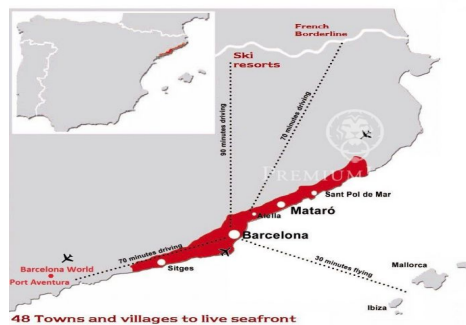

Plot for sale in the Mas Coll area of Alella

Ref: W-00B9GZ

Alella / Maresme/Barcelona Costa Norte

Located in the residential area of Mas Coll, one of the privileged areas of Alella, where to enjoy nature and dream views. This plot has 650 m² with beautiful mountain views. An excellent opportunity for families who want to build the house of their dreams. The plot has a total size of 650 m², with the possibility of building 390m² on the ground floor and 195m² on the first, for a total of 585m² built. The area offers public sewerage, public services and the Internet.

€250,000

650 m² plot

Barcelona Coast, the best place to live
Over 2,500 hours of sun per year

48 Towns and villages to live seafont

Contact us for more information or to arrange a viewing

Tel: +34 93 798 88 99