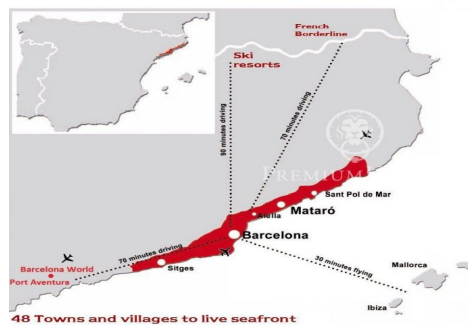

Plot for sale in the Mas Coll area of Alella

Ref: W-00B9GZ

Alella / Maresme/Barcelona Costa Norte

Located in the residential area of Mas Coll, one of the privileged areas of Alella, where to enjoy nature and dream views. This plot has 650 m² with beautiful mountain views. An excellent opportunity for families who want to build the house of their dreams. The plot has a total size of 650 m², with the possibility of building 390m² on the ground floor and 195m² on the first, for a total of 585m² built. The area offers public sewerage, public services and the Internet.

€250,000

650 m² plot

Barcelona Coast, the best place to live
Over 2,500 hours of sun per year

48 Towns and villages to live seafont

Contact us for more information or to arrange a viewing

Tel: +34 93 798 88 99