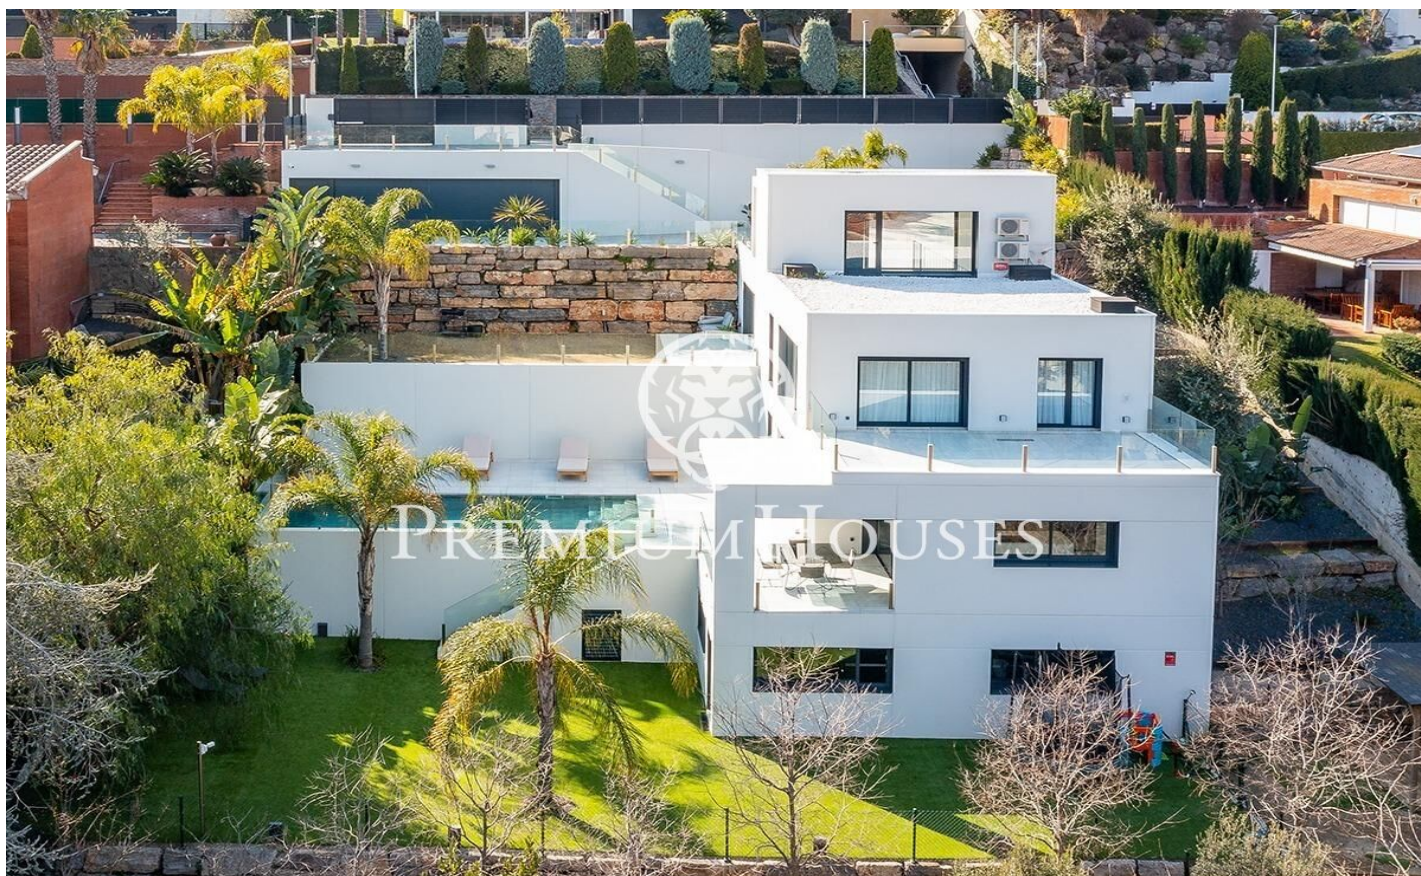

## House for sale in Alella

Ref: PH103369

### Alella / Maresme/Barcelona Costa Norte

The municipality of Alella is only 15 km from Barcelona city, Alella is a town that has primary schools, secondary schools, supermarkets, stores, restaurants, medical centers ... everything you need to meet the needs of day to day. The house with four floors of housing, with an inverted distribution, has on the top floor a garage for three cars, a large terrace and elevator. descending we find the sleeping area with a single bedroom, a double bedroom and a prestigious suite with double dressing room and a bathroom, which has a shower with tempered glass screens and bathtub, exit to the terrace with beautiful mountain views. Downstairs we have the day floor which consists of a spacious living room, open kitchen, separated by a glass door that gives visibility between the two areas, a machine room-laundry room and a courtesy toilet which in turn has direct access from the pool. Leaving the courtyard we have a covered terrace, swimming pool, down the outside stairs we access the gym of 40m2. Hot water by Aerotermia, gas heating, electric blinds, video intercom on all floors, integrated and perimeter alarm with video surveillance cameras, air conditioning in all rooms, saltwater pool, high thermal insulation that provides an energy rating B, reinforced concrete structure, automatic ...

**€1,500,000**

388 m<sup>2</sup>  
3 Bedrooms  
2 Bathrooms  
1,204 m<sup>2</sup> plot  
A/C  
Heating  
Mountain views  
Backyard  
Lift  
Phone  
Security  
Gym  
Parking  
Balcony  
Built in closets