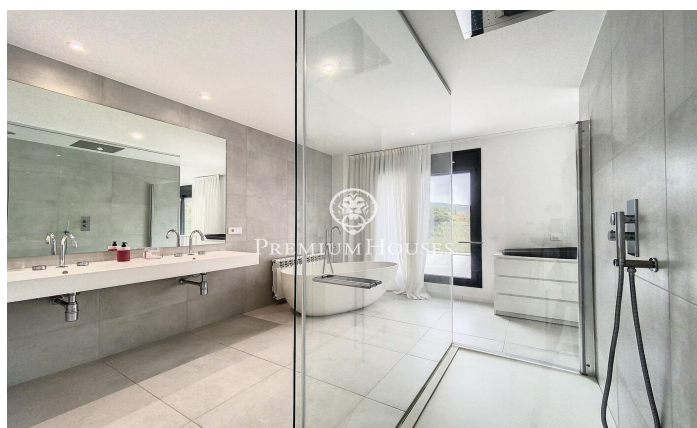

Contact us for more information or to arrange a viewing

Tel: +34 93 798 88 99

info@premiumhouses.com

www.premiumhouses.es