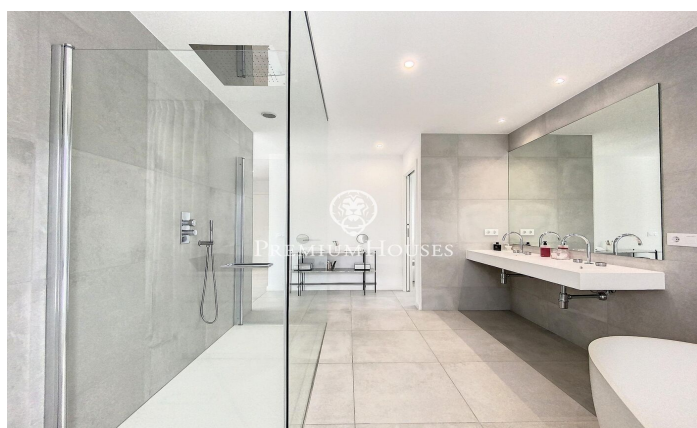

Contact us for more information or to arrange a viewing

Tel: +34 93 798 88 99

info@premiumhouses.com

www.premiumhouses.es