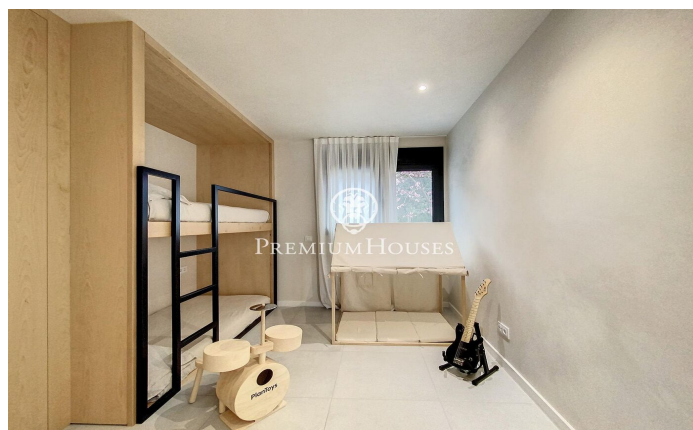

### Alella / Maresme/Barcelona Costa Norte

The municipality of Alella is only 15 km from Barcelona city, Alella is a town that has primary schools, secondary schools, supermarkets, stores, restaurants, medical centers ... everything you need to meet the needs of day to day. The house with four floors of housing, with an inverted distribution, has on the top floor a garage for three cars, a large terrace and elevator. descending we find the sleeping area with a single bedroom, a double bedroom and a prestigious suite with double dressing room and a bathroom, which has a shower with tempered glass screens and bathtub, exit to the terrace with beautiful mountain views. Downstairs we have the day floor which consists of a spacious living room, open kitchen, separated by a glass door that gives visibility between the two areas, a machine room-laundry room and a courtesy toilet which in turn has direct access from the pool. Leaving the courtyard we have a covered terrace, swimming pool, down the outside stairs we access the gym of 40m2. Hot water by Aerotermia, gas heating, electric blinds, video intercom on all floors, integrated and perimeter alarm with video surveillance cameras, air conditioning in all rooms, saltwater pool, high thermal insulation that provides an energy rating B, reinforced concrete structure, automatic ...

**€1,500,000**

388 m<sup>2</sup>  
3 Bedrooms  
2 Bathrooms  
1,204 m<sup>2</sup> plot  
A/C  
Heating  
Mountain views  
Backyard  
Lift  
Phone  
Security  
Gym  
Parking  
Balcony  
Built in closets