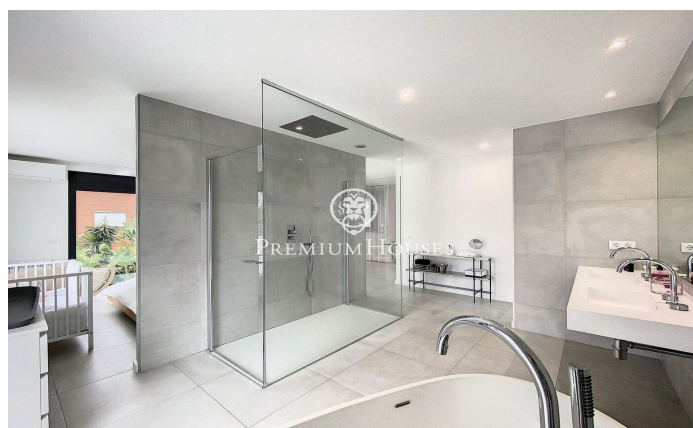

Contact us for more information or to arrange a viewing

Tel: +34 93 798 88 99

info@premiumhouses.com

www.premiumhouses.es