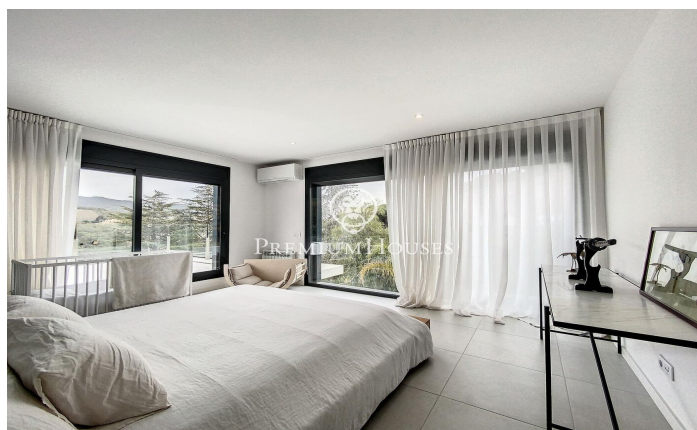

Contact us for more information or to arrange a viewing

Tel: +34 93 798 88 99

info@premiumhouses.com

www.premiumhouses.es