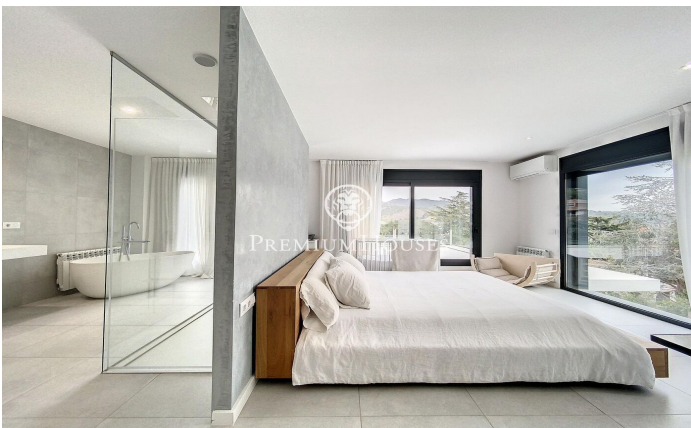

### Alella / Maresme/Barcelona Costa Norte

The municipality of Alella is only 15 km from Barcelona city, Alella is a town that has primary schools, secondary schools, supermarkets, stores, restaurants, medical centers ... everything you need to meet the needs of day to day. The house with four floors of housing, with an inverted distribution, has on the top floor a garage for three cars, a large terrace and elevator. descending we find the sleeping area with a single bedroom, a double bedroom and a prestigious suite with double dressing room and a bathroom, which has a shower with tempered glass screens and bathtub, exit to the terrace with beautiful mountain views. Downstairs we have the day floor which consists of a spacious living room, open kitchen, separated by a glass door that gives visibility between the two areas, a machine room-laundry room and a courtesy toilet which in turn has direct access from the pool. Leaving the courtyard we have a covered terrace, swimming pool, down the outside stairs we access the gym of 40m2. Hot water by Aerotermia, gas heating, electric blinds, video intercom on all floors, integrated and perimeter alarm with video surveillance cameras, air conditioning in all rooms, saltwater pool, high thermal insulation that provides an energy rating B, reinforced concrete structure, automatic ...

**€1,500,000**

388 m<sup>2</sup>  
3 Bedrooms  
2 Bathrooms  
1,204 m<sup>2</sup> plot  
A/C  
Heating  
Mountain views  
Backyard  
Lift  
Phone  
Security  
Gym  
Parking  
Balcony  
Built in closets