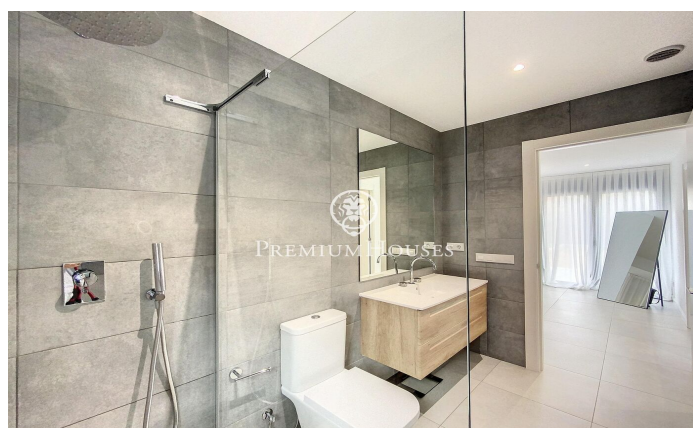

Contact us for more information or to arrange a viewing

Tel: +34 93 798 88 99

info@premiumhouses.com

www.premiumhouses.es