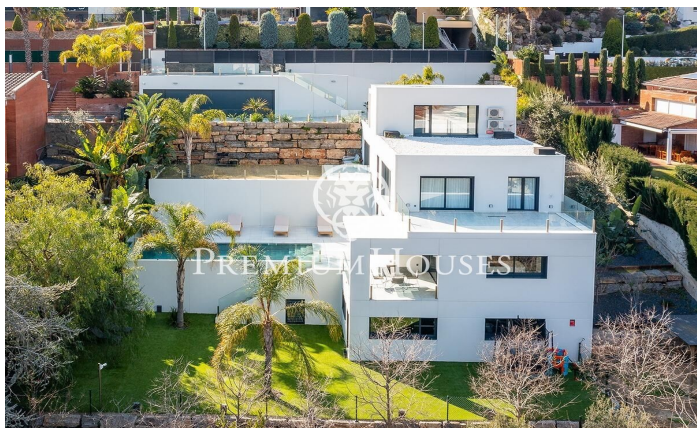

### Alella / Maresme/Barcelona Costa Norte

The municipality of Alella is only 15 km from Barcelona city, Alella is a town that has primary schools, secondary schools, supermarkets, stores, restaurants, medical centers ... everything you need to meet the needs of day to day. The house with four floors of housing, with an inverted distribution, has on the top floor a garage for three cars, a large terrace and elevator. descending we find the sleeping area with a single bedroom, a double bedroom and a prestigious suite with double dressing room and a bathroom, which has a shower with tempered glass screens and bathtub, exit to the terrace with beautiful mountain views. Downstairs we have the day floor which consists of a spacious living room, open kitchen, separated by a glass door that gives visibility between the two areas, a machine room-laundry room and a courtesy toilet which in turn has direct access from the pool. Leaving the courtyard we have a covered terrace, swimming pool, down the outside stairs we access the gym of 40m2. Hot water by Aerotermia, gas heating, electric blinds, video intercom on all floors, integrated and perimeter alarm with video surveillance cameras, air conditioning in all rooms, saltwater pool, high thermal insulation that provides an energy rating B, reinforced concrete structure, automatic ...

**€1,500,000**

388 m<sup>2</sup>  
3 Bedrooms  
2 Bathrooms  
1,204 m<sup>2</sup> plot  
A/C  
Heating  
Mountain views  
Backyard  
Lift  
Phone  
Security  
Gym  
Parking  
Balcony  
Built in closets