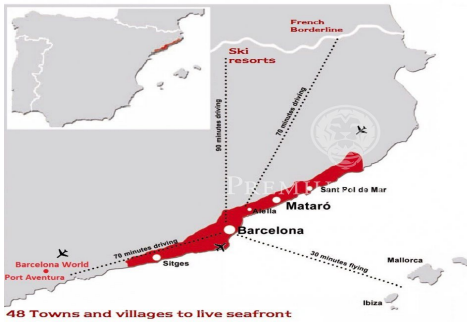

Barcelona Coast, the best place to live
Over 2,500 hours of sun per year